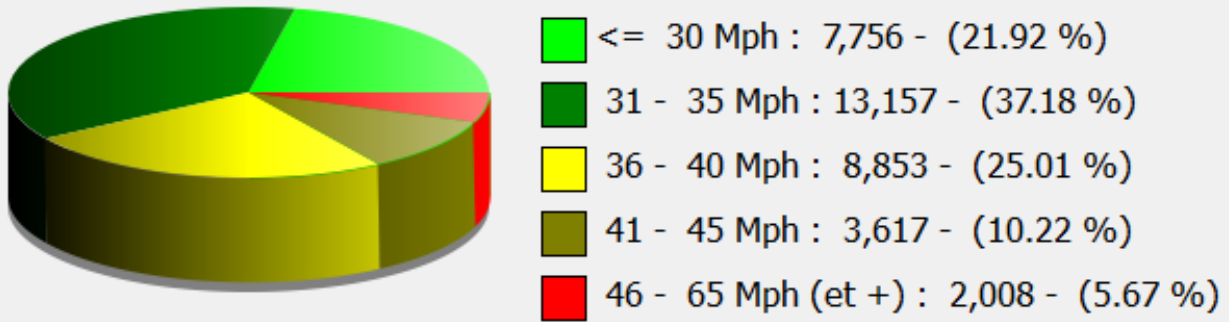

Outgoing vehicles

Start date: Thursday, February 13, 2020 12:00 AM
End date: Monday, February 24, 2020 11:30 PM

Location: SALISBURY ROAD, PRIMARY

Comments: 30 mph, Inbound. SID Activated