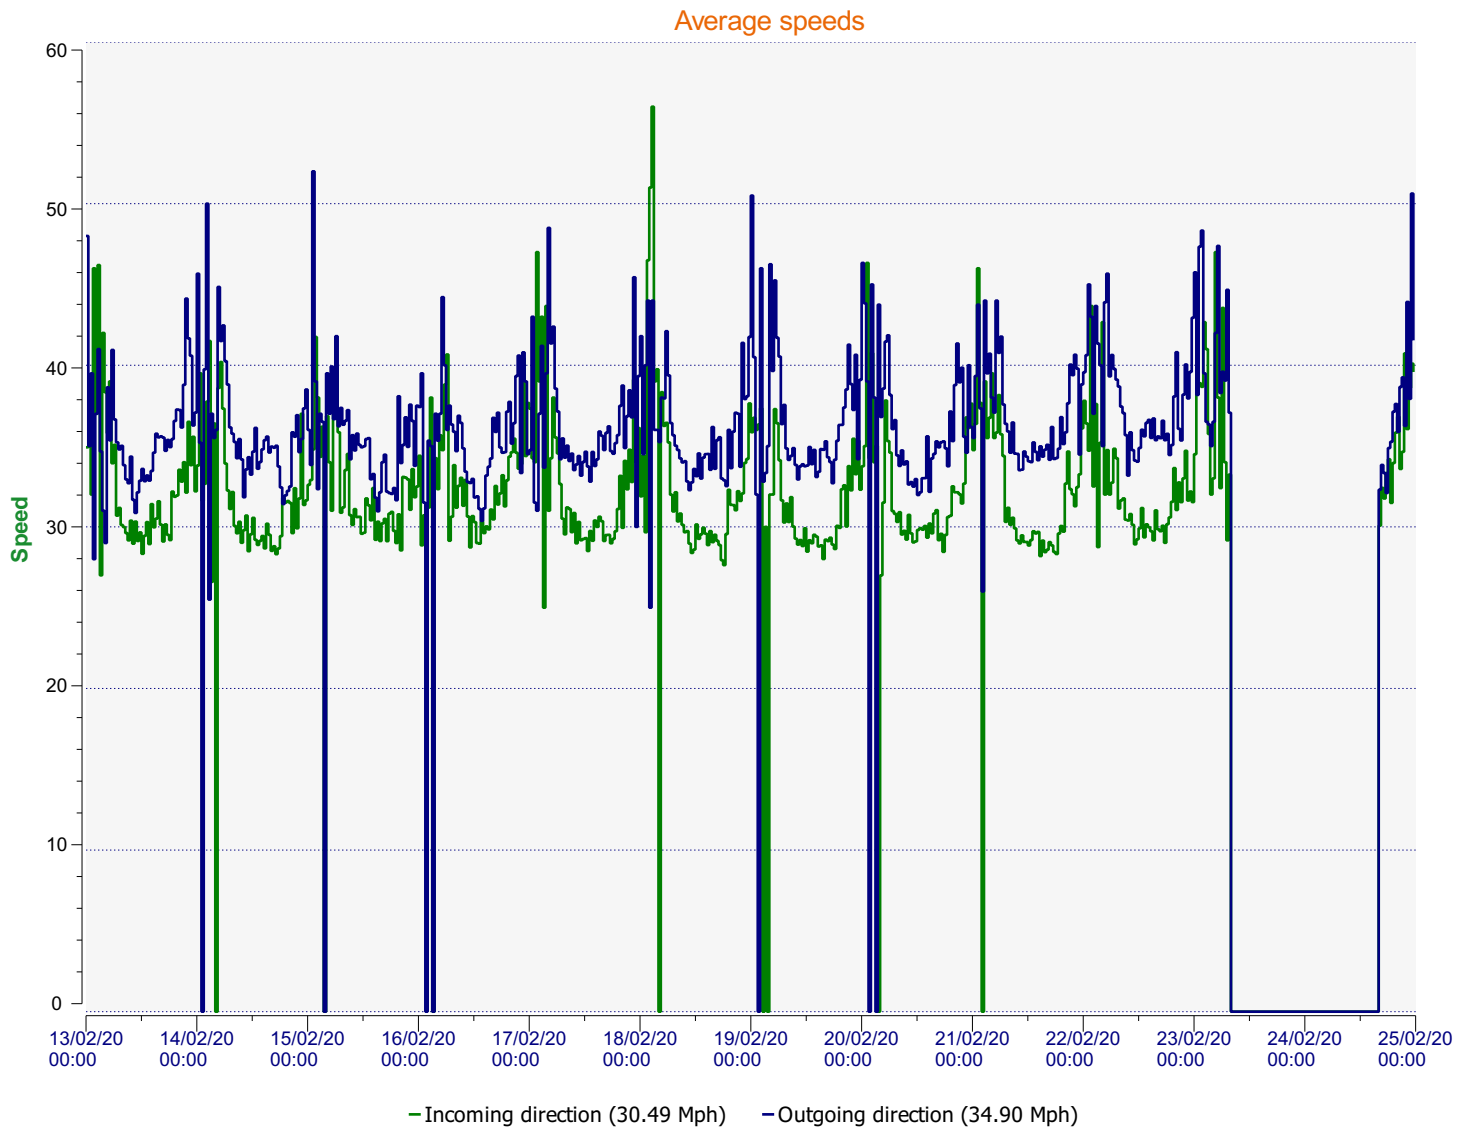

Start date: Thursday, February 13, 2020 12:00 AM
End date: Monday, February 24, 2020 11:30 PM

Location: SALISBURY ROAD, PRIMARY

Comments: 30 mph, Inbound. SID Activated