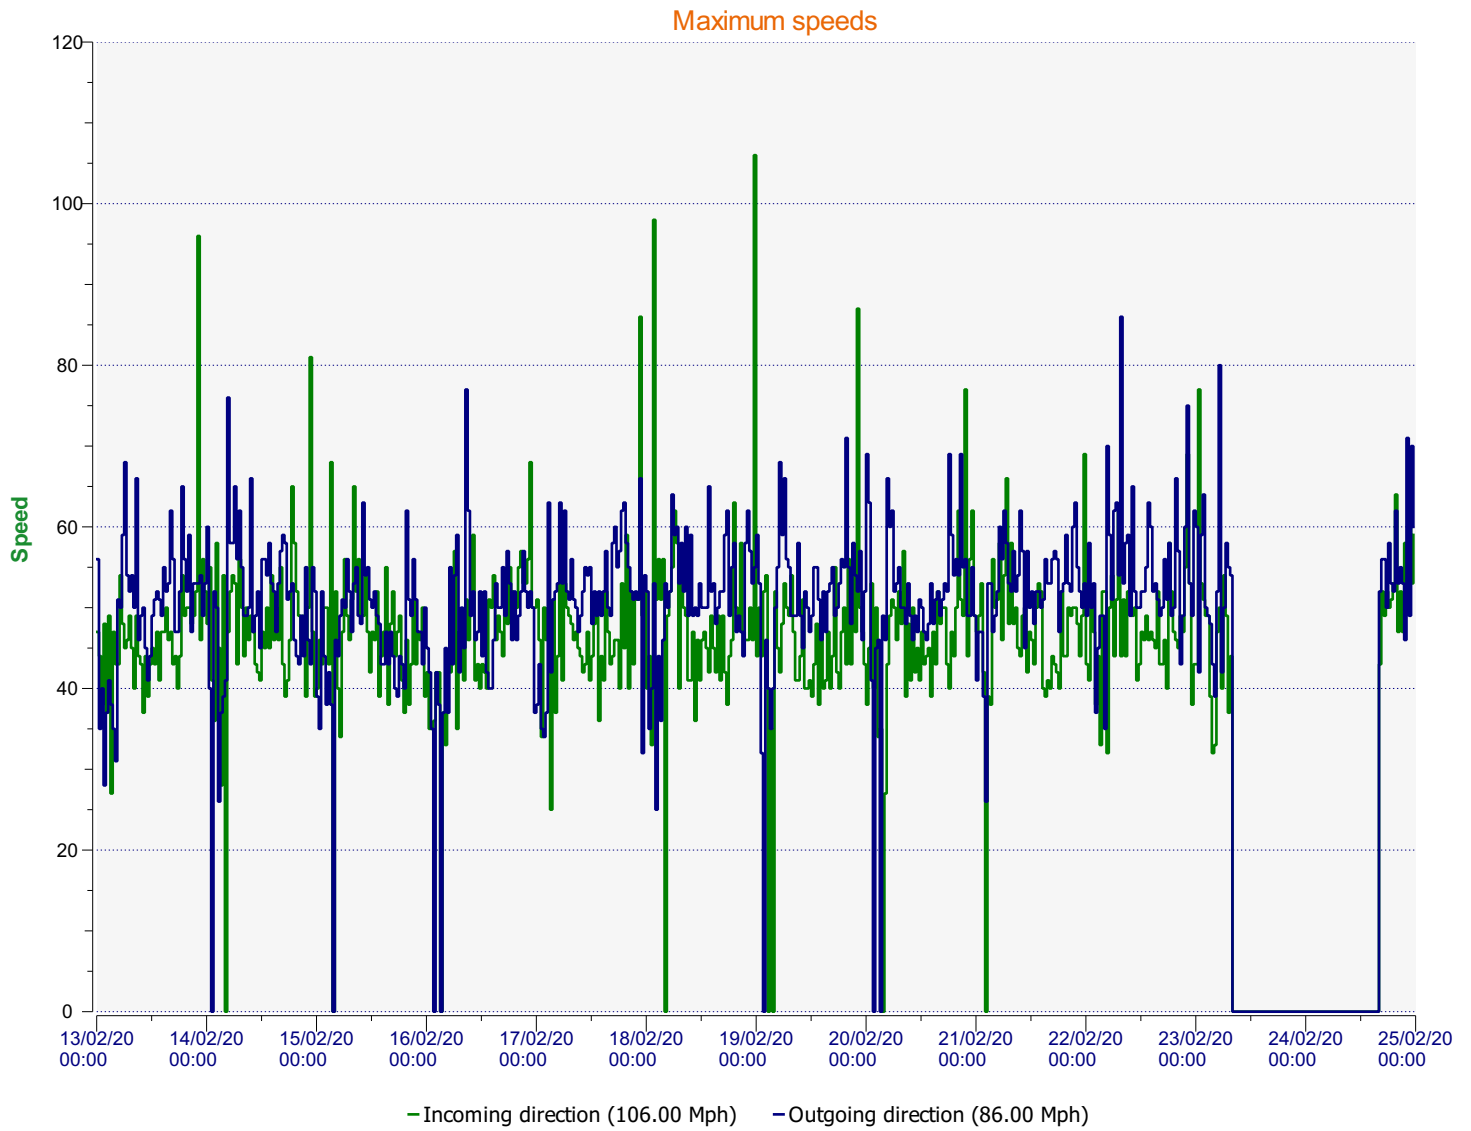

Start date: Thursday, February 13, 2020 12:00 AM
End date: Monday, February 24, 2020 11:30 PM

Location: SALISBURY ROAD, PRIMARY

Comments: 30 mph, Inbound. SID Activated