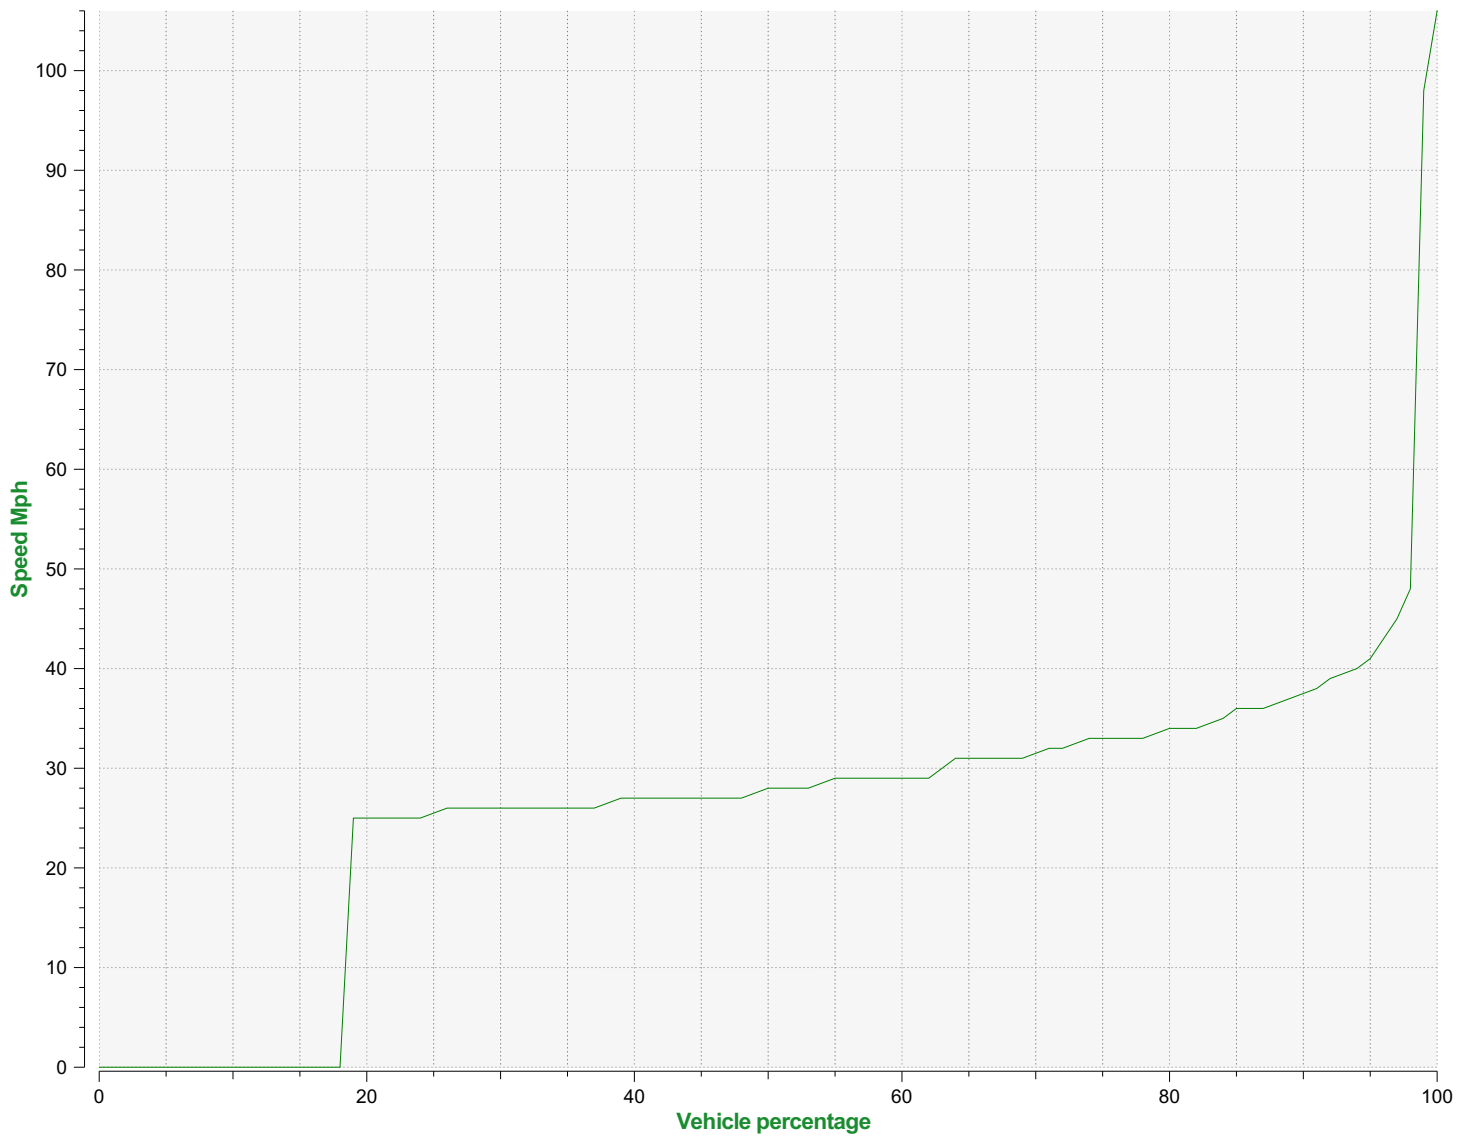

**Start date:** Thursday, February 13, 2020 12:00 AM  
**End date:** Monday, February 24, 2020 11:30 PM

**Location:** SALISBURY ROAD, PRIMARY

**Comments:** 30 mph, Inbound. SID Activated

Outgoing vehicles

**Start date:** Thursday, February 13, 2020 12:00 AM  
**End date:** Monday, February 24, 2020 11:30 PM

**Location:** SALISBURY ROAD, PRIMARY

**Comments:** 30 mph, Inbound. SID Activated

**Speed percentiles (incoming)**