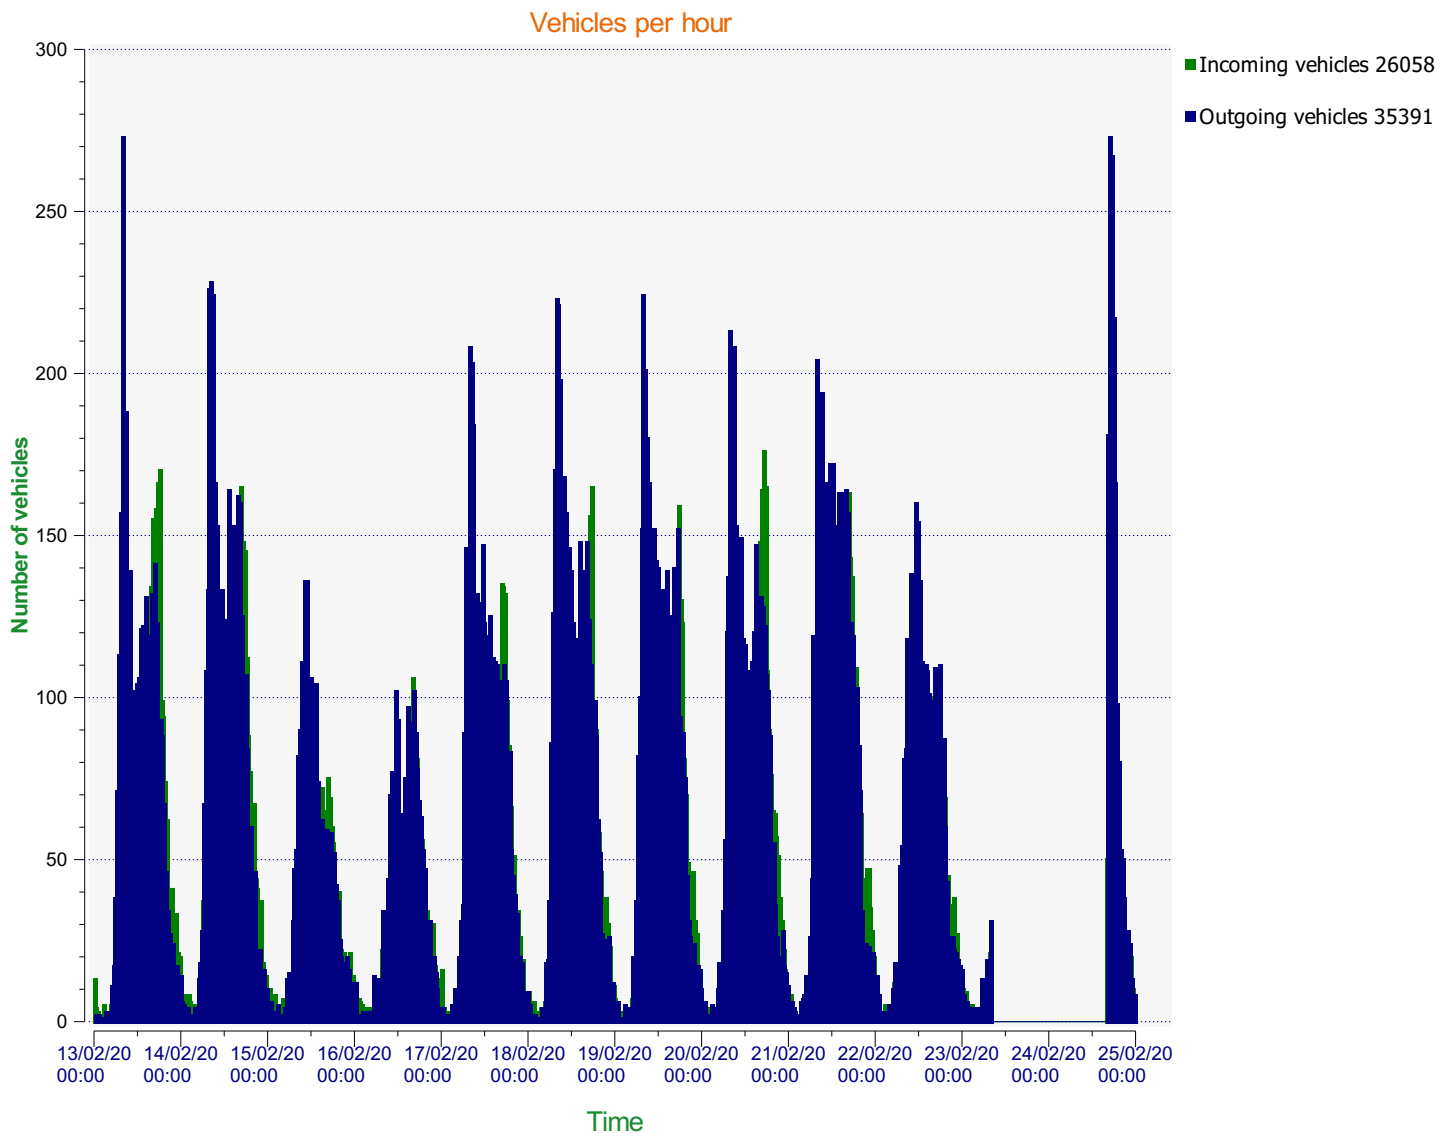

---

**Start date:** Thursday, February 13, 2020 12:00 AM  
**End date:** Monday, February 24, 2020 11:30 PM

**Location:** SALISBURY ROAD, PRIMARY

**Comments:** 30 mph, Inbound. SID Activated

**Start date:** Thursday, February 13, 2020 12:00 AM  
**End date:** Monday, February 24, 2020 11:30 PM

**Location:** SALISBURY ROAD, PRIMARY

**Comments:** 30 mph, Inbound. SID Activated

**Start date:** Thursday, February 13, 2020 12:00 AM  
**End date:** Monday, February 24, 2020 11:30 PM

**Location:** SALISBURY ROAD, PRIMARY

**Start date:** Thursday, February 13, 2020 12:00 AM  
**End date:** Monday, February 24, 2020 11:30 PM

**Location:** SALISBURY ROAD, PRIMARY

**Comments:** 30 mph, Inbound. SID Activated

Outgoing vehicles

**Start date:** Thursday, February 13, 2020 12:00 AM  
**End date:** Monday, February 24, 2020 11:30 PM

**Location:** SALISBURY ROAD, PRIMARY

**Comments:** 30 mph, Inbound. SID Activated

**Speed percentiles (incoming)**