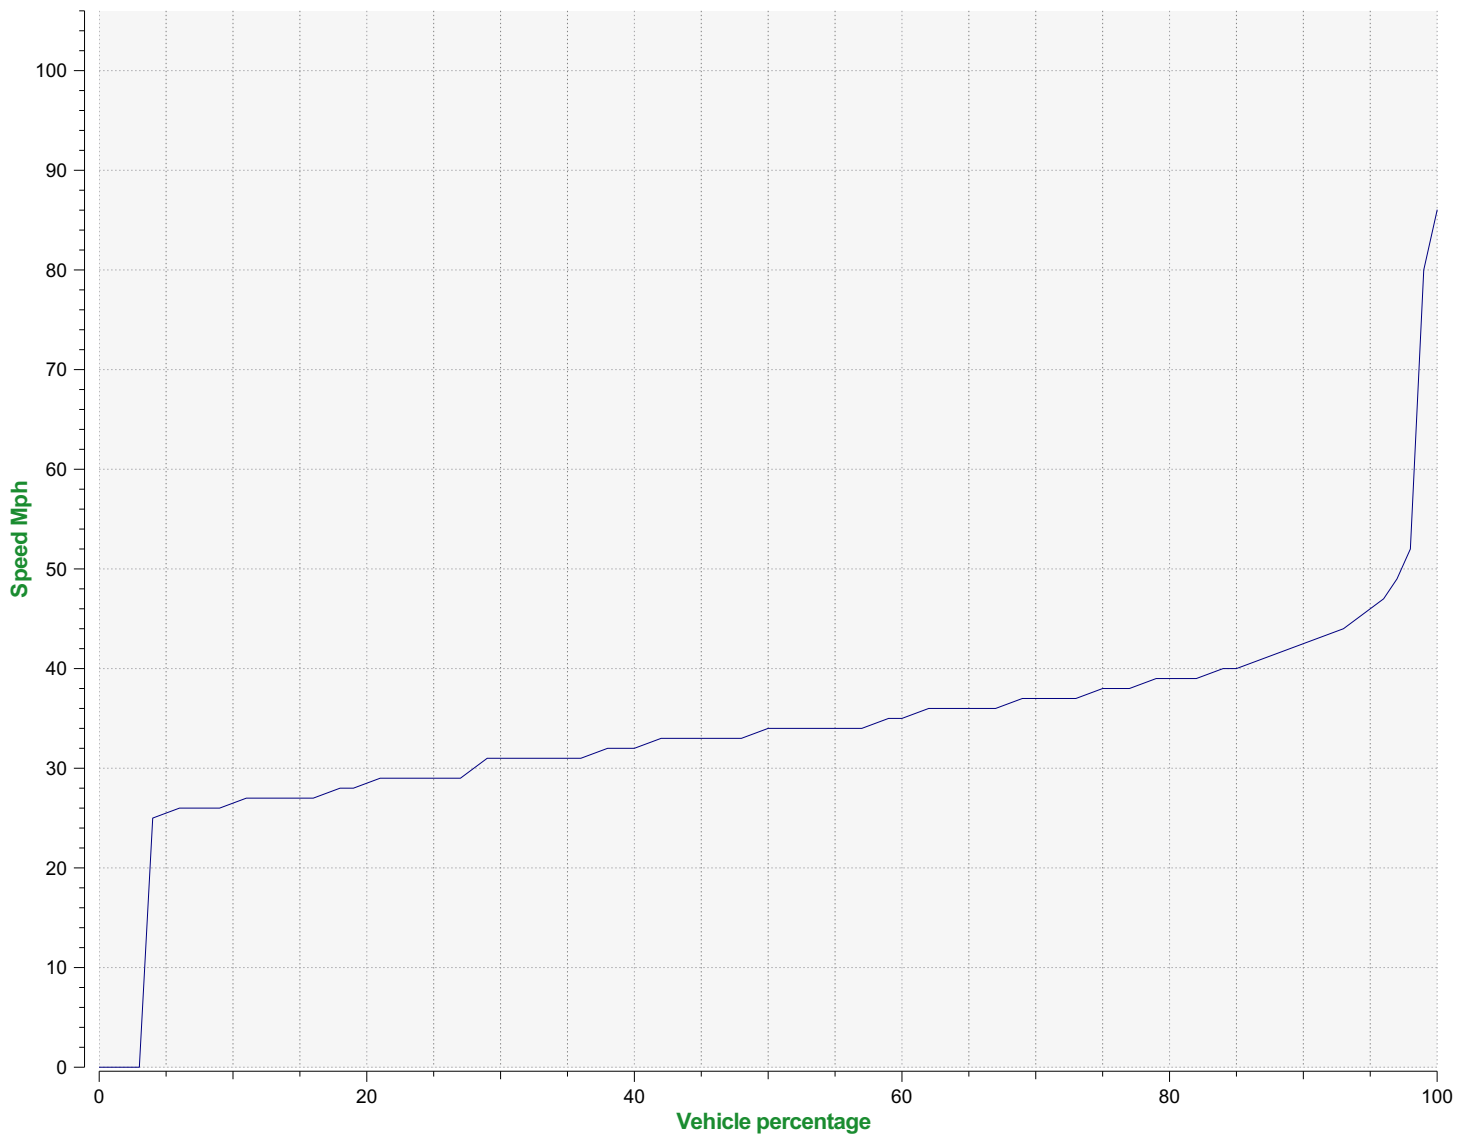

**Start date:** Thursday, February 13, 2020 12:00 AM  
**End date:** Monday, February 24, 2020 11:30 PM

**Location:** SALISBURY ROAD, PRIMARY

**Comments:** 30 mph, Inbound. SID Activated

Outgoing vehicles

**Start date:** Thursday, February 13, 2020 12:00 AM  
**End date:** Monday, February 24, 2020 11:30 PM

**Location:** SALISBURY ROAD, PRIMARY

**Comments:** 30 mph, Inbound. SID Activated

**Speed percentiles (incoming)**

**V30:** 26.00Mph **V50:** 28.00Mph **V85:** 36.00Mph

**Start date:** Thursday, February 13, 2020 12:00 AM  
**End date:** Monday, February 24, 2020 11:30 PM

**Location:** SALISBURY ROAD, PRIMARY

**Comments:** 30 mph, Inbound. SID Activated

**Speed percentile(outgoing)**

**V30:** 31.00Mph **V50:** 34.00Mph **V85:** 40.00Mph

**Start date:** Thursday, February 13, 2020 12:00 AM  
**End date:** Monday, February 24, 2020 11:30 PM

**Location:** SALISBURY ROAD, PRIMARY