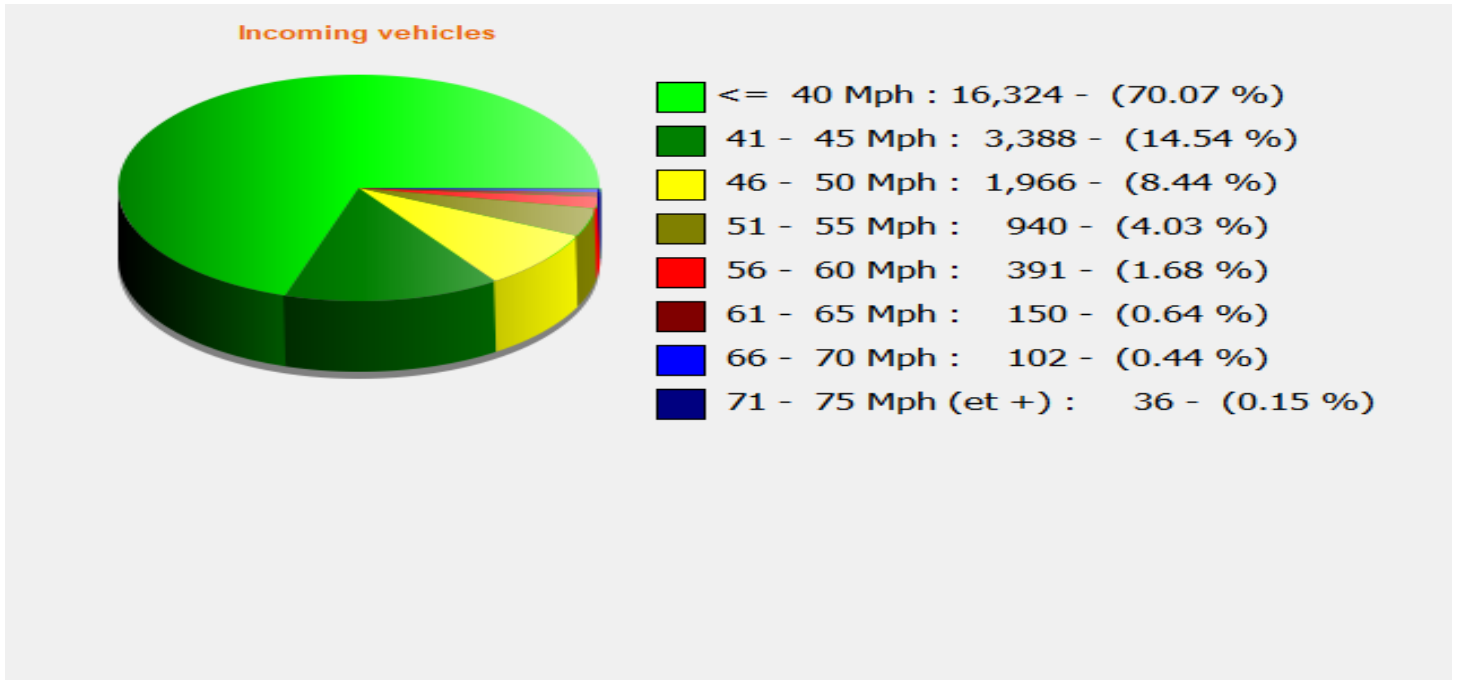

Start date: Friday, April 24, 2020 12:00 AM
End date: Saturday, May 9, 2020 5:00 AM

Location: SALISBURY ROAD, SECONDARY

Comments: 40 mph, Outbound. SID Activated