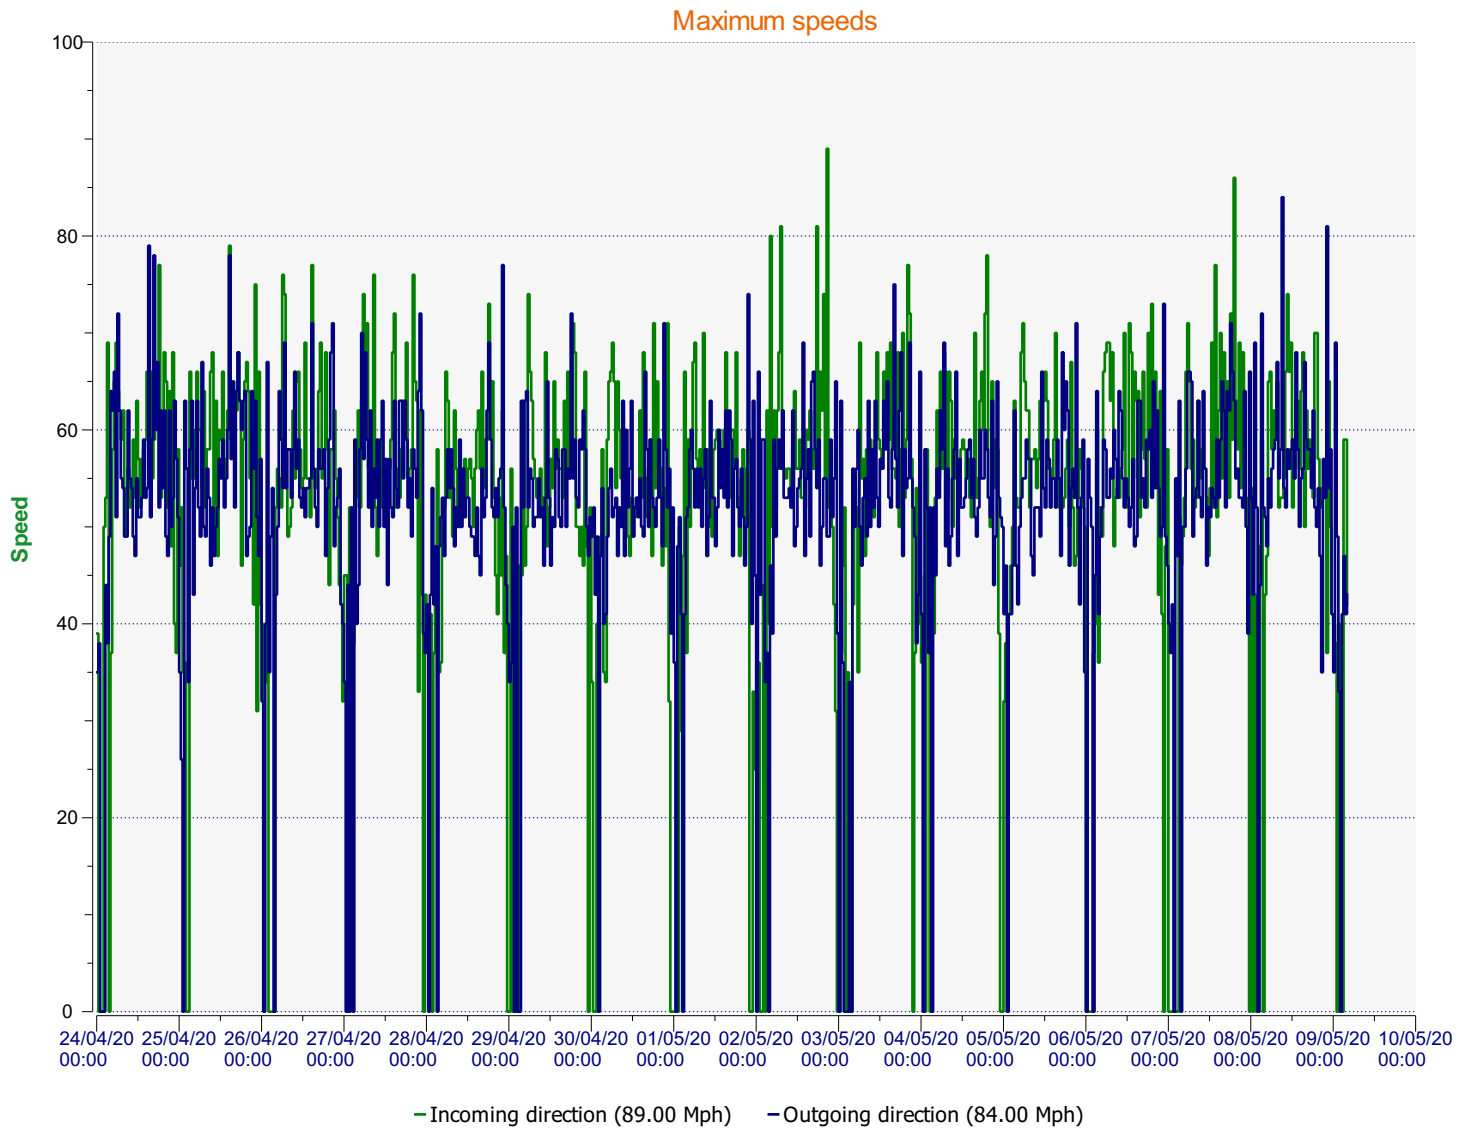

Location: SALISBURY ROAD, SECONDARY

Comments: 40 mph, Outbound. SID Activated

Start date: Friday, April 24, 2020 12:00 AM
End date: Saturday, May 9, 2020 5:00 AM

Location: SALISBURY ROAD, SECONDARY

Comments: 40 mph, Outbound. SID Activated

Location: SALISBURY ROAD, SECONDARY

Comments: 40 mph, Outbound. SID Activated

Outgoing vehicles

	<= 40 Mph : 15,992 - (70.38 %)
	41 - 45 Mph : 3,629 - (15.97 %)
	46 - 50 Mph : 2,008 - (8.84 %)
	51 - 55 Mph : 687 - (3.02 %)
	56 - 60 Mph : 263 - (1.16 %)
	61 - 65 Mph : 90 - (0.40 %)
	66 - 70 Mph : 36 - (0.16 %)
	71 - 75 Mph (et +) : 18 - (0.08 %)

Start date: Friday, April 24, 2020 12:00 AM
End date: Saturday, May 9, 2020 5:00 AM

Location: SALISBURY ROAD, SECONDARY

Comments: 40 mph, Outbound. SID Activated

Speed percentiles (incoming)

V30: 34.00Mph **V50:** 36.00Mph **V85:** 45.00Mph

Start date: Friday, April 24, 2020 12:00 AM
End date: Saturday, May 9, 2020 5:00 AM

Location: SALISBURY ROAD, SECONDARY

Comments: 40 mph, Outbound. SID Activated

Speed percentile(outgoing)

V30: 34.00Mph **V50:** 36.00Mph **V85:** 44.00Mph