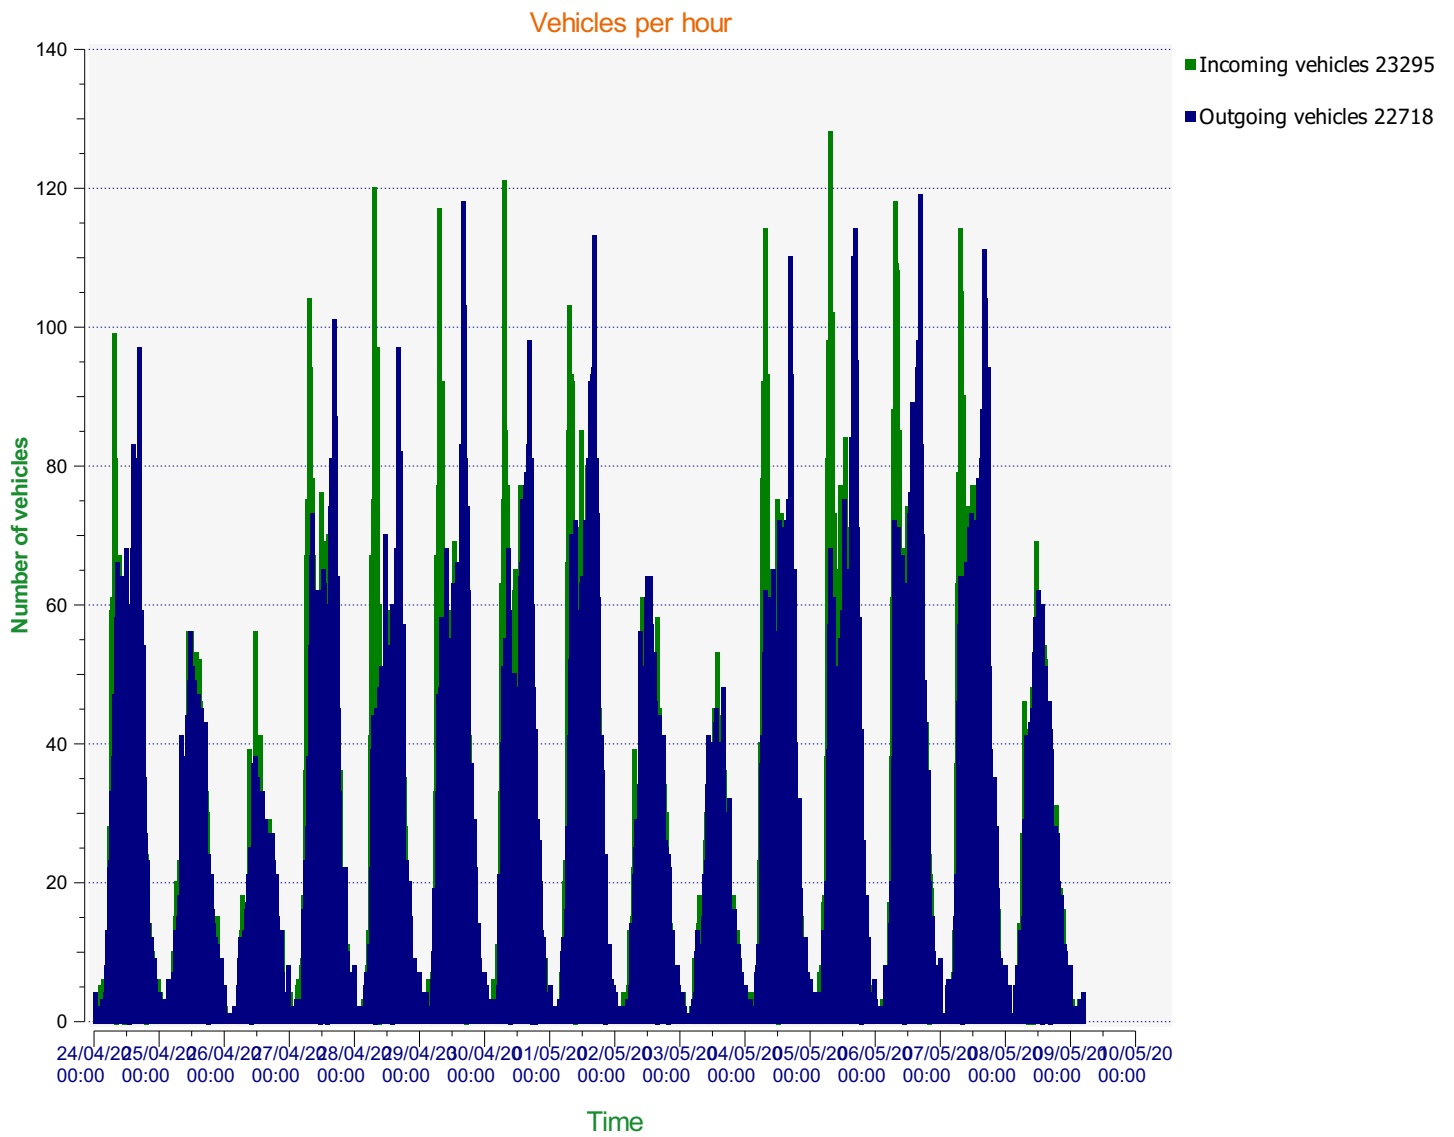

Location: SALISBURY ROAD, SECONDARY

Comments: 40 mph, Outbound. SID Activated

Start date: Friday, April 24, 2020 12:00 AM
End date: Saturday, May 9, 2020 5:00 AM

Location: SALISBURY ROAD, SECONDARY

Comments: 40 mph, Outbound. SID Activated

Location: SALISBURY ROAD, SECONDARY

Comments: 40 mph, Outbound. SID Activated

Outgoing vehicles

	<= 40 Mph : 15,992 - (70.38 %)
	41 - 45 Mph : 3,629 - (15.97 %)
	46 - 50 Mph : 2,008 - (8.84 %)
	51 - 55 Mph : 687 - (3.02 %)
	56 - 60 Mph : 263 - (1.16 %)
	61 - 65 Mph : 90 - (0.40 %)
	66 - 70 Mph : 36 - (0.16 %)
	71 - 75 Mph (et +) : 18 - (0.08 %)

Start date: Friday, April 24, 2020 12:00 AM
End date: Saturday, May 9, 2020 5:00 AM

Location: SALISBURY ROAD, SECONDARY

Comments: 40 mph, Outbound. SID Activated

Speed percentiles (incoming)

V30: 34.00Mph **V50:** 36.00Mph **V85:** 45.00Mph

Start date: Friday, April 24, 2020 12:00 AM
End date: Saturday, May 9, 2020 5:00 AM

Location: SALISBURY ROAD, SECONDARY

Comments: 40 mph, Outbound. SID Activated

Speed percentile(outgoing)

V30: 34.00Mph **V50:** 36.00Mph **V85:** 44.00Mph