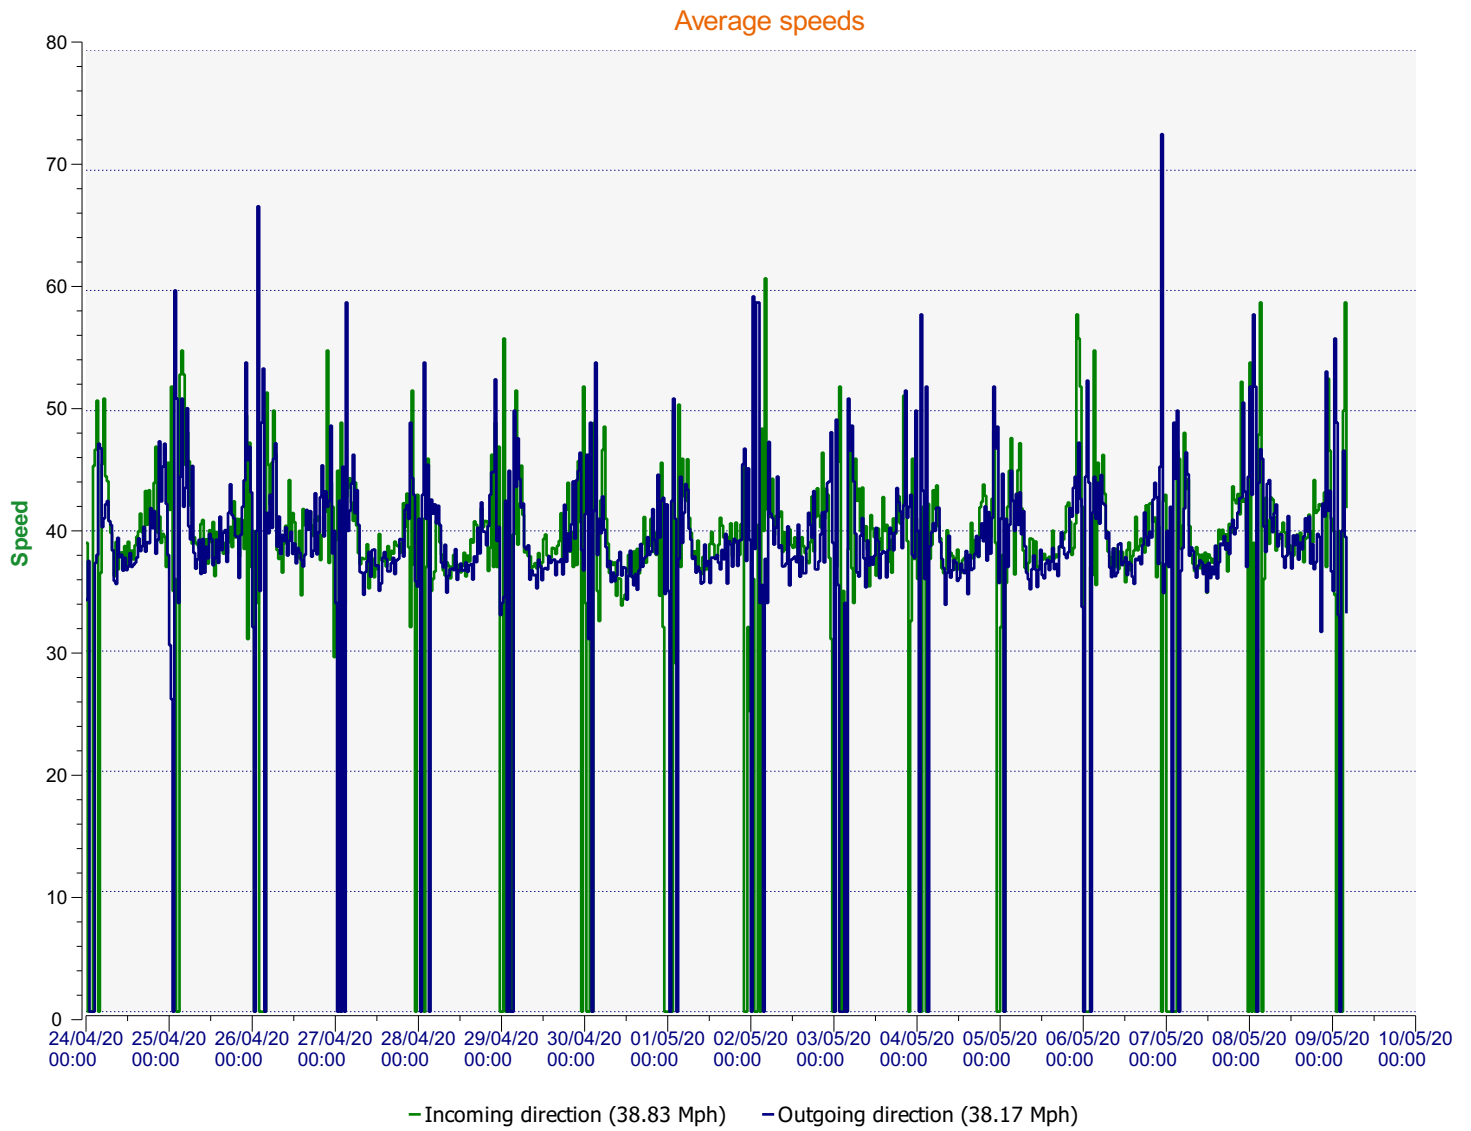

Start date: Friday, April 24, 2020 12:00 AM
End date: Saturday, May 9, 2020 5:00 AM

Location: SALISBURY ROAD, SECONDARY

Comments: 40 mph, Outbound. SID Activated