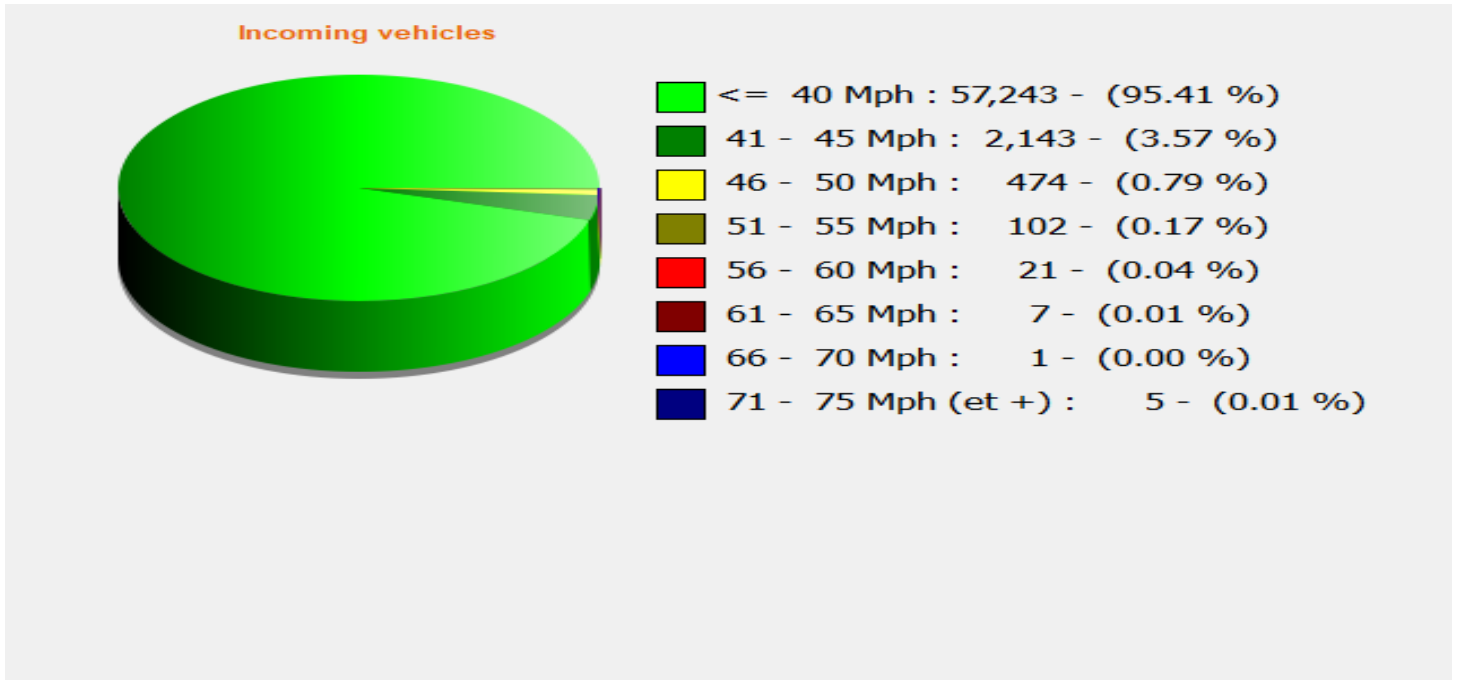

Start date: Wednesday, August 23, 2023 10:30 AM
End date: Wednesday, October 4, 2023 11:30 PM

Location: Stratford Tony Road Primary

Comments: 40 mph, Incoming