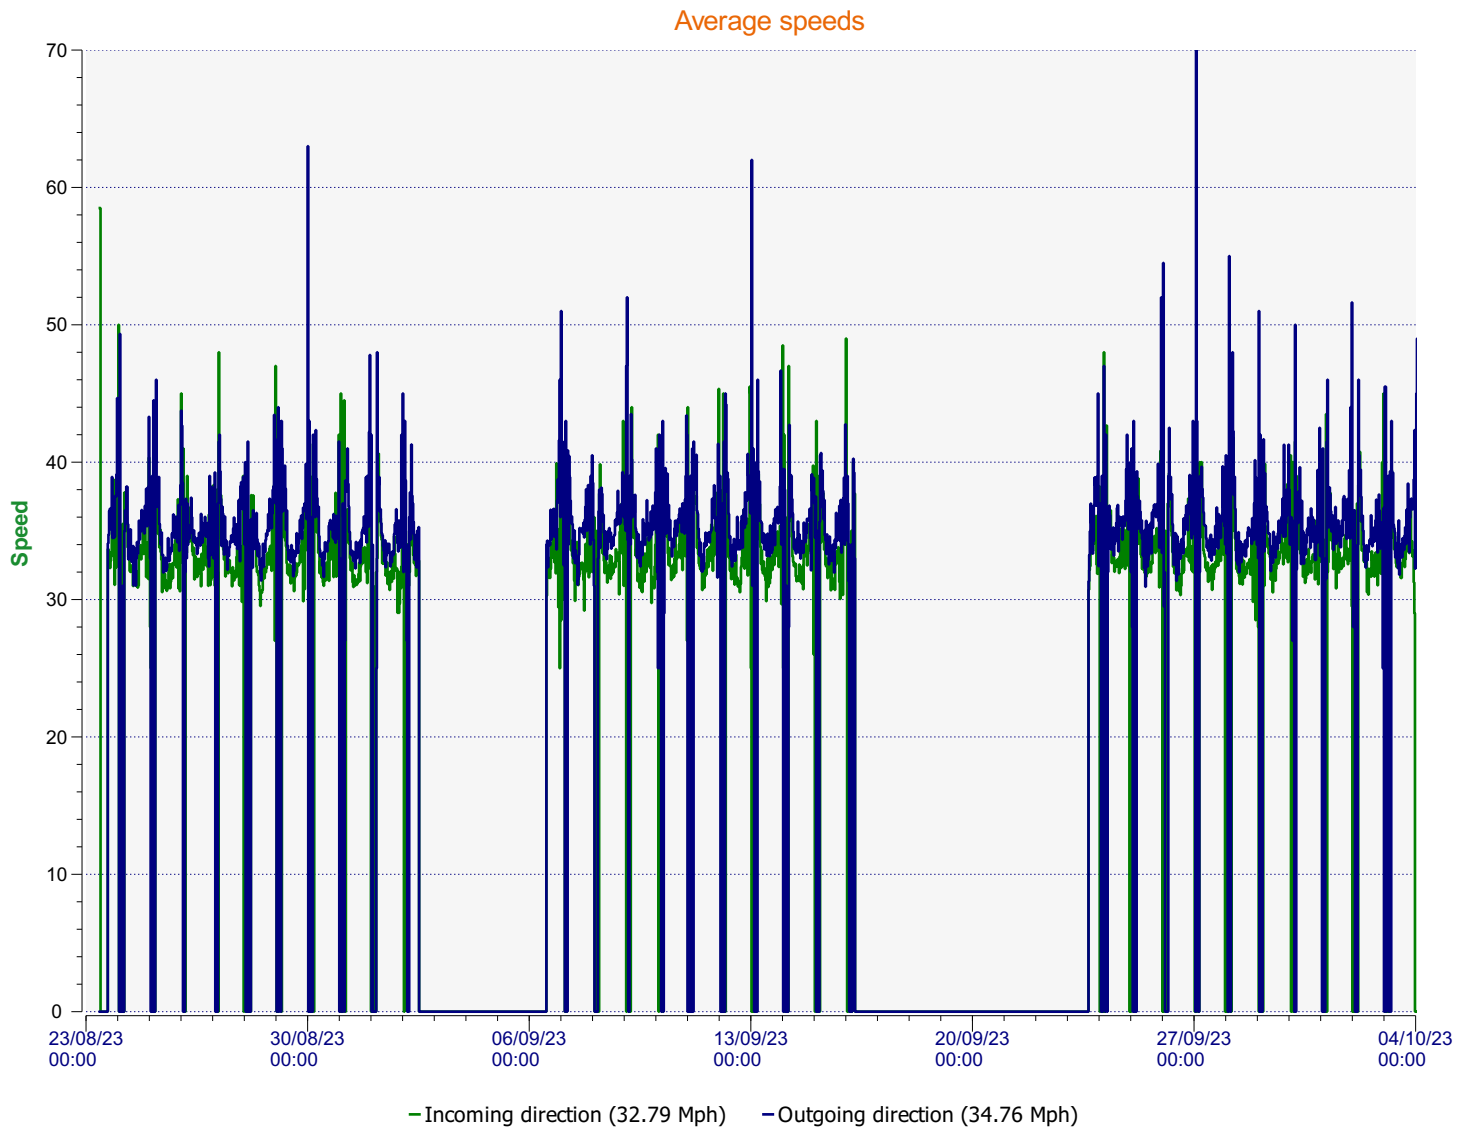

---

**Start date:** Wednesday, August 23, 2023 10:30 AM  
**End date:** Wednesday, October 4, 2023 11:30 PM

**Location:** Stratford Tony Road Primary

**Comments:** 40 mph, Incoming

**Start date:** Wednesday, August 23, 2023 10:30 AM  
**End date:** Wednesday, October 4, 2023 11:30 PM

**Start date:** Wednesday, August 23, 2023 10:30 AM  
**End date:** Wednesday, October 4, 2023 11:30 PM

**Location:** Stratford Tony Road Primary

**Comments:** 40 mph, Incoming

**Speed percentiles (incoming)**