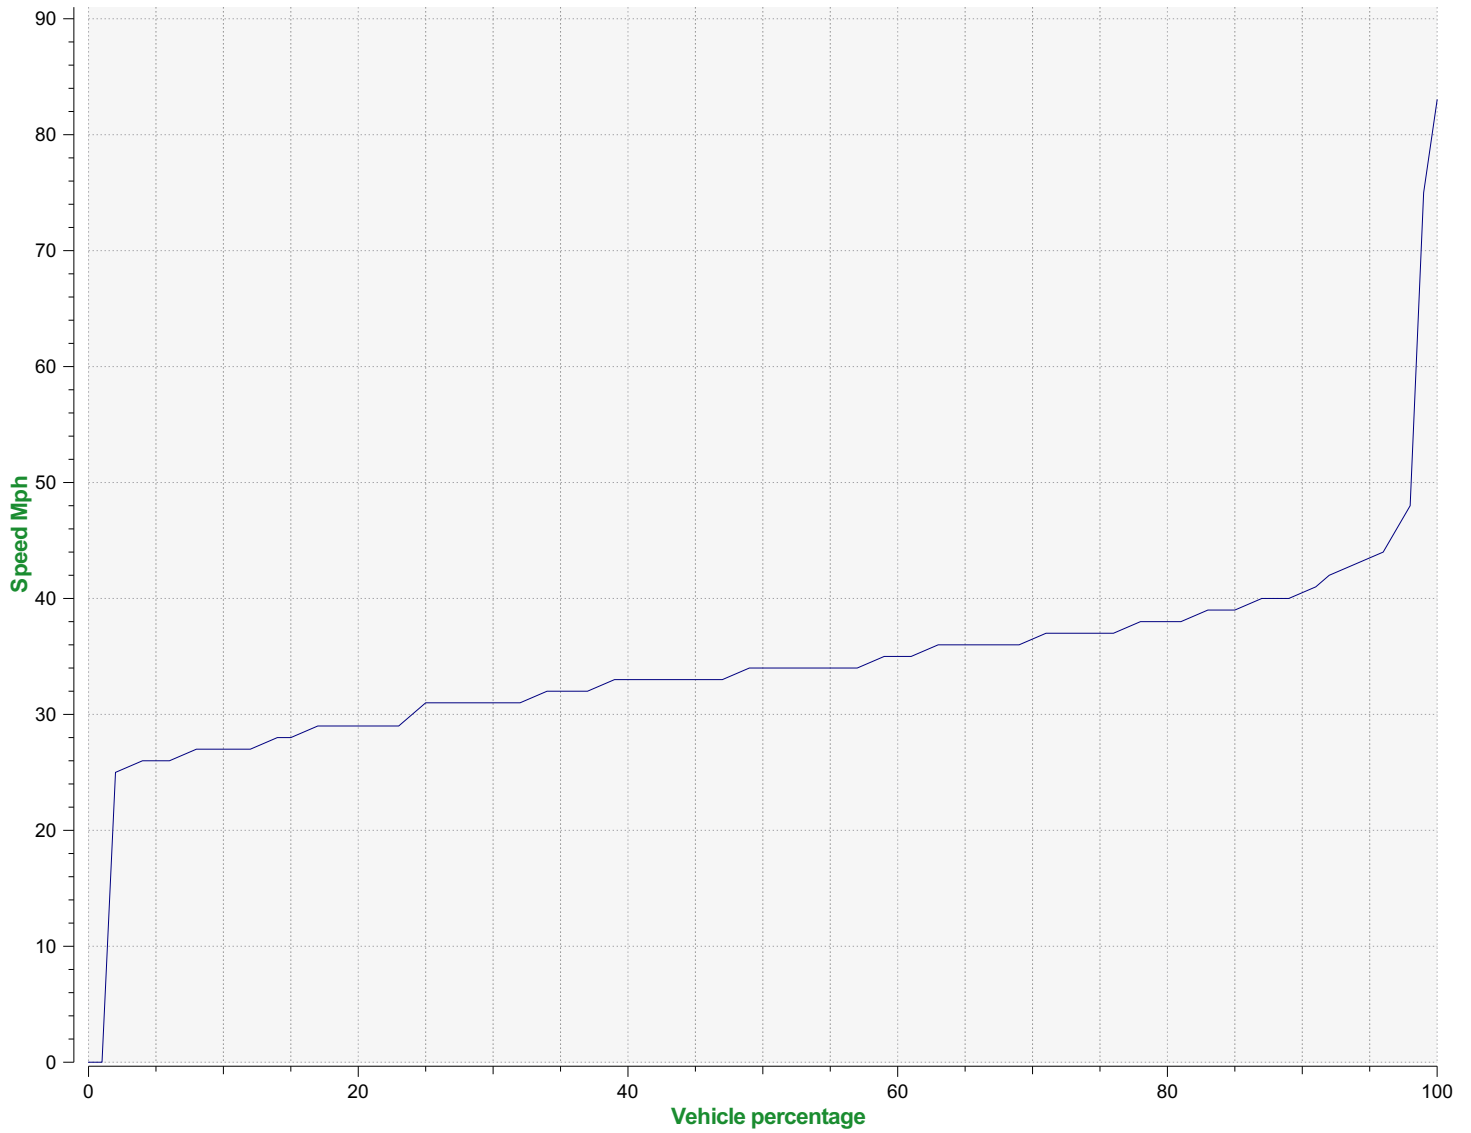

Outgoing vehicles

	<= 40 Mph : 48,527 - (87.75 %)
	41 - 45 Mph : 5,140 - (9.29 %)
	46 - 50 Mph : 1,267 - (2.29 %)
	51 - 55 Mph : 244 - (0.44 %)
	56 - 60 Mph : 57 - (0.10 %)
	61 - 65 Mph : 39 - (0.07 %)
	66 - 70 Mph : 22 - (0.04 %)

**Start date:** Wednesday, August 23, 2023 10:30 AM  
**End date:** Wednesday, October 4, 2023 11:30 PM

**Location:** Stratford Tony Road Primary

**Comments:** 40 mph, Incoming

**Speed percentiles (incoming)**

**V30:** 29.00Mph **V50:** 32.00Mph **V85:** 36.00Mph

**Start date:** Wednesday, August 23, 2023 10:30 AM  
**End date:** Wednesday, October 4, 2023 11:30 PM

**Location:** Stratford Tony Road Primary

**Comments:** 40 mph, Incoming