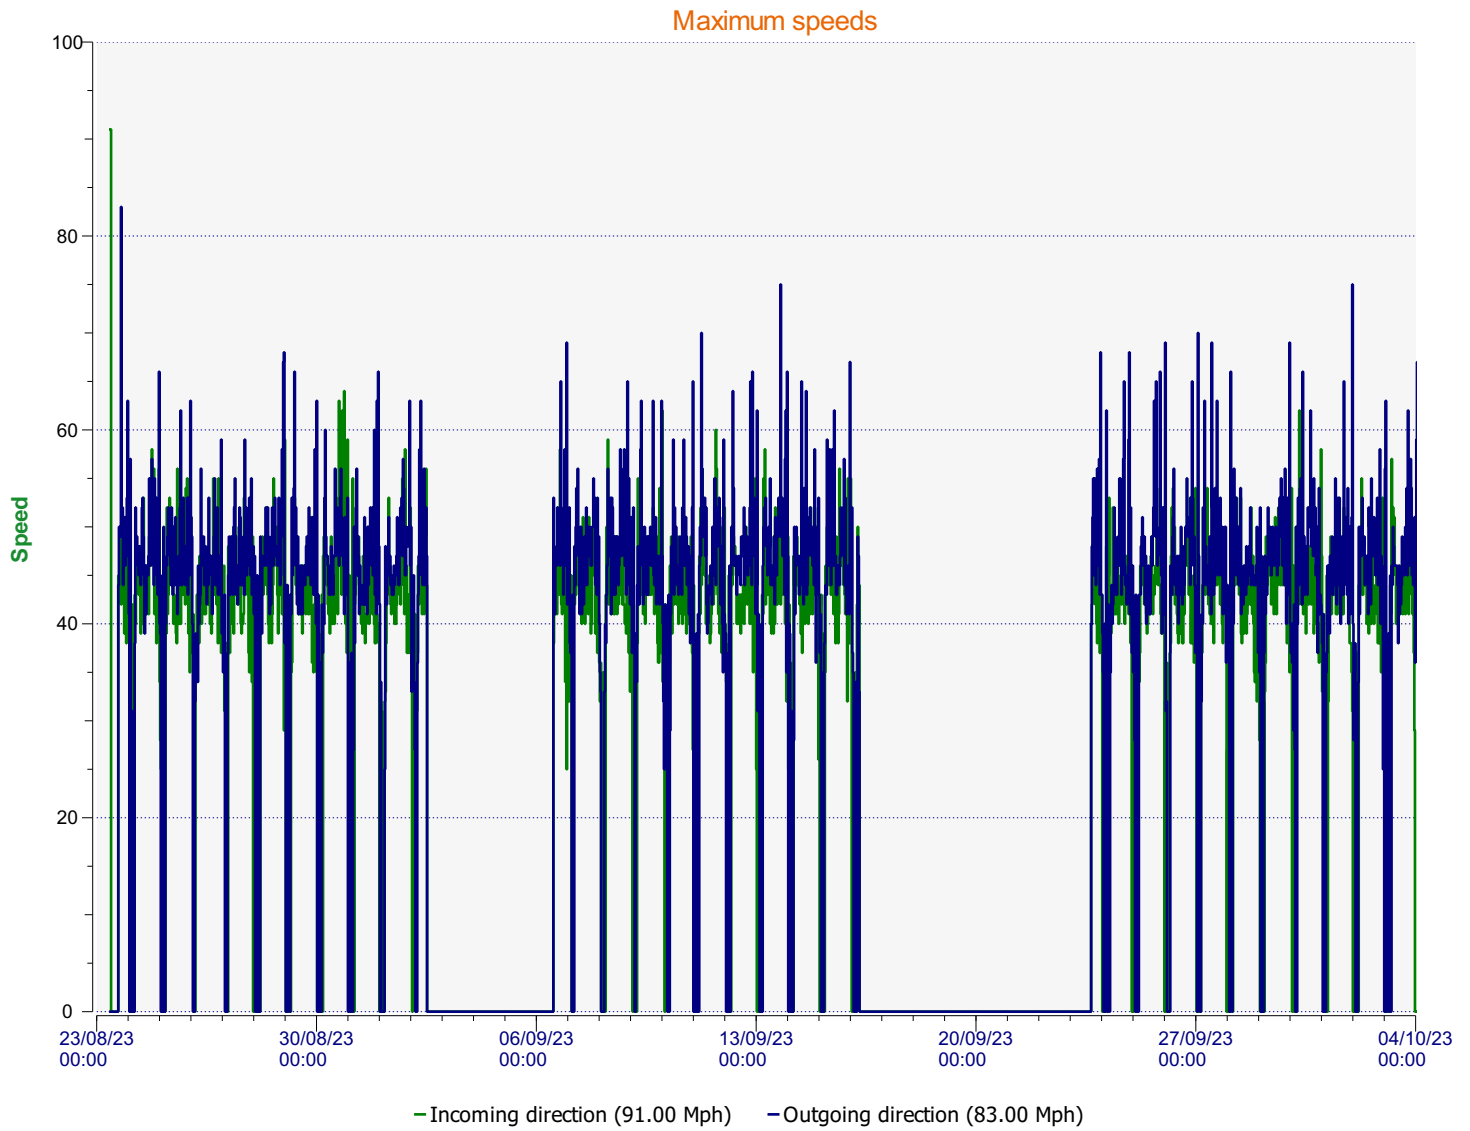

---

**Start date:** Wednesday, August 23, 2023 10:30 AM  
**End date:** Wednesday, October 4, 2023 11:30 PM

**Location:** Stratford Tony Road Primary

**Comments:** 40 mph, Incoming

**Start date:** Wednesday, August 23, 2023 10:30 AM  
**End date:** Wednesday, October 4, 2023 11:30 PM

**Start date:** Wednesday, August 23, 2023 10:30 AM  
**End date:** Wednesday, October 4, 2023 11:30 PM

**Location:** Stratford Tony Road Primary

**Comments:** 40 mph, Incoming

**Speed percentiles (incoming)**

**V30:** 29.00Mph **V50:** 32.00Mph **V85:** 36.00Mph

**Start date:** Wednesday, August 23, 2023 10:30 AM  
**End date:** Wednesday, October 4, 2023 11:30 PM

**Location:** Stratford Tony Road Primary

**Comments:** 40 mph, Incoming

**Speed percentile(outgoing)**

**V30:** 31.00Mph **V50:** 34.00Mph **V85:** 39.00Mph

**Start date:** Wednesday, August 23, 2023 10:30 AM  
**End date:** Wednesday, October 4, 2023 11:30 PM

**Location:** Stratford Tony Road Primary