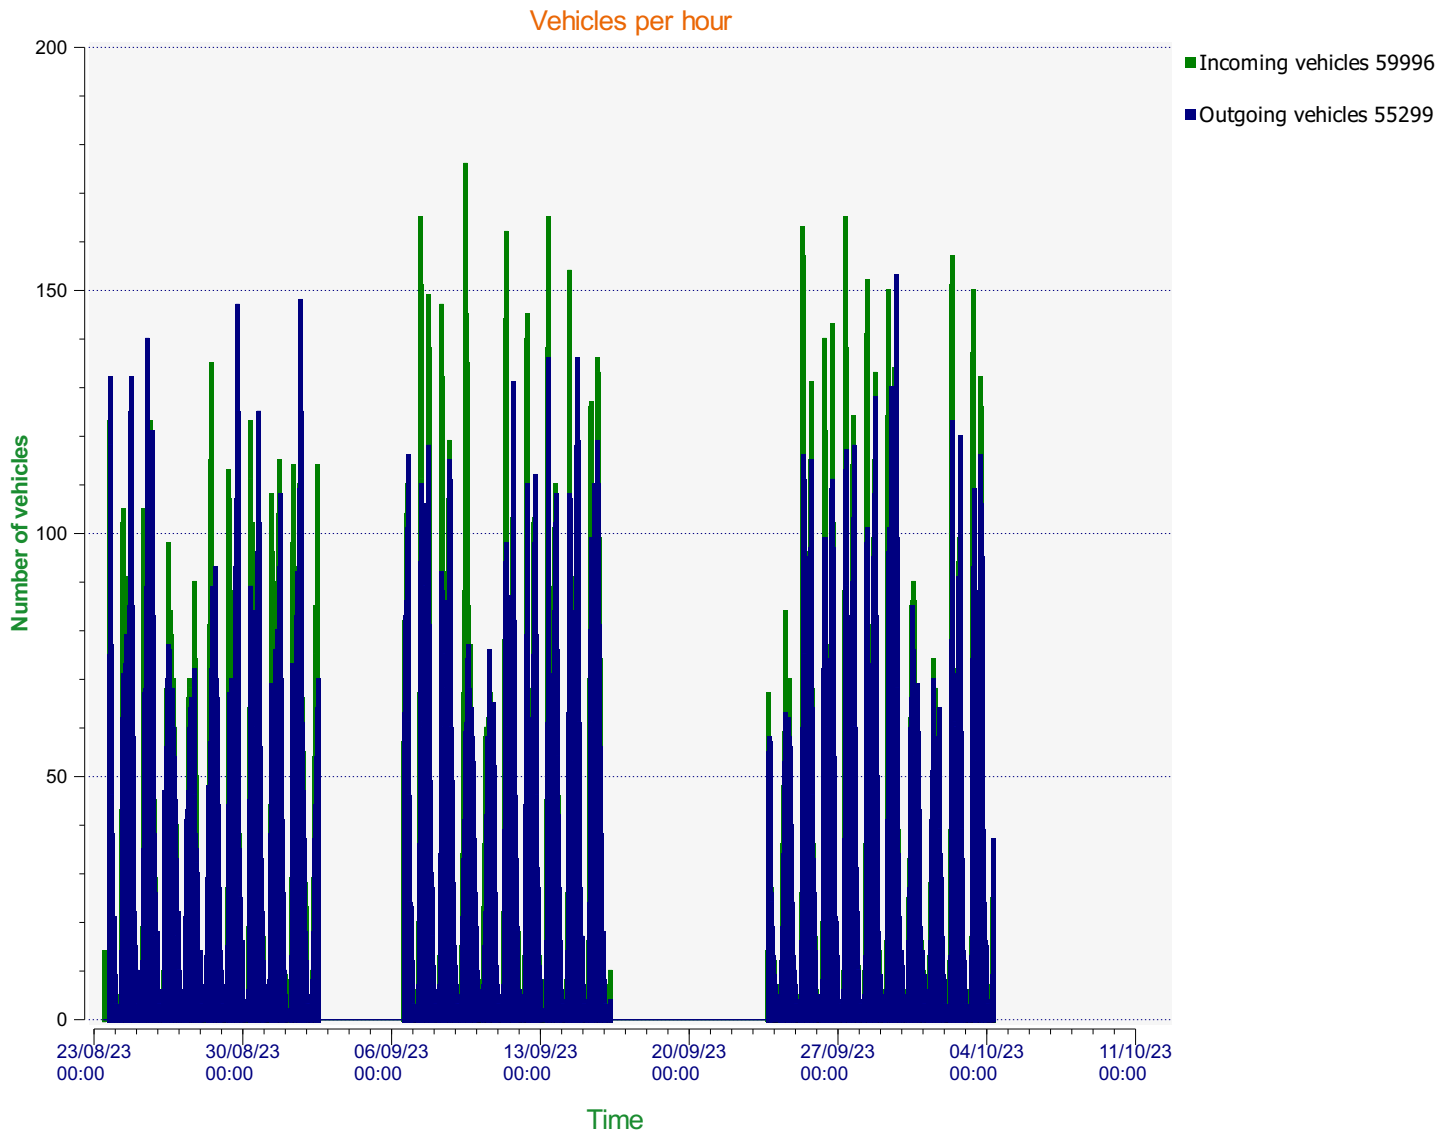

---

**Start date:** Wednesday, August 23, 2023 10:30 AM  
**End date:** Wednesday, October 4, 2023 11:30 PM

**Location:** Stratford Tony Road Primary

**Comments:** 40 mph, Incoming

**Start date:** Wednesday, August 23, 2023 10:30 AM  
**End date:** Wednesday, October 4, 2023 11:30 PM

**Location:** Stratford Tony Road Primary

**Comments:** 40 mph, Incoming

**Start date:** Wednesday, August 23, 2023 10:30 AM  
**End date:** Wednesday, October 4, 2023 11:30 PM

**Location:** Stratford Tony Road Primary

**Start date:** Wednesday, August 23, 2023 10:30 AM  
**End date:** Wednesday, October 4, 2023 11:30 PM

**Location:** Stratford Tony Road Primary

**Comments:** 40 mph, Incoming

**Speed percentiles (incoming)**

**V30:** 29.00Mph **V50:** 32.00Mph **V85:** 36.00Mph

**Start date:** Wednesday, August 23, 2023 10:30 AM  
**End date:** Wednesday, October 4, 2023 11:30 PM

**Location:** Stratford Tony Road Primary

**Comments:** 40 mph, Incoming