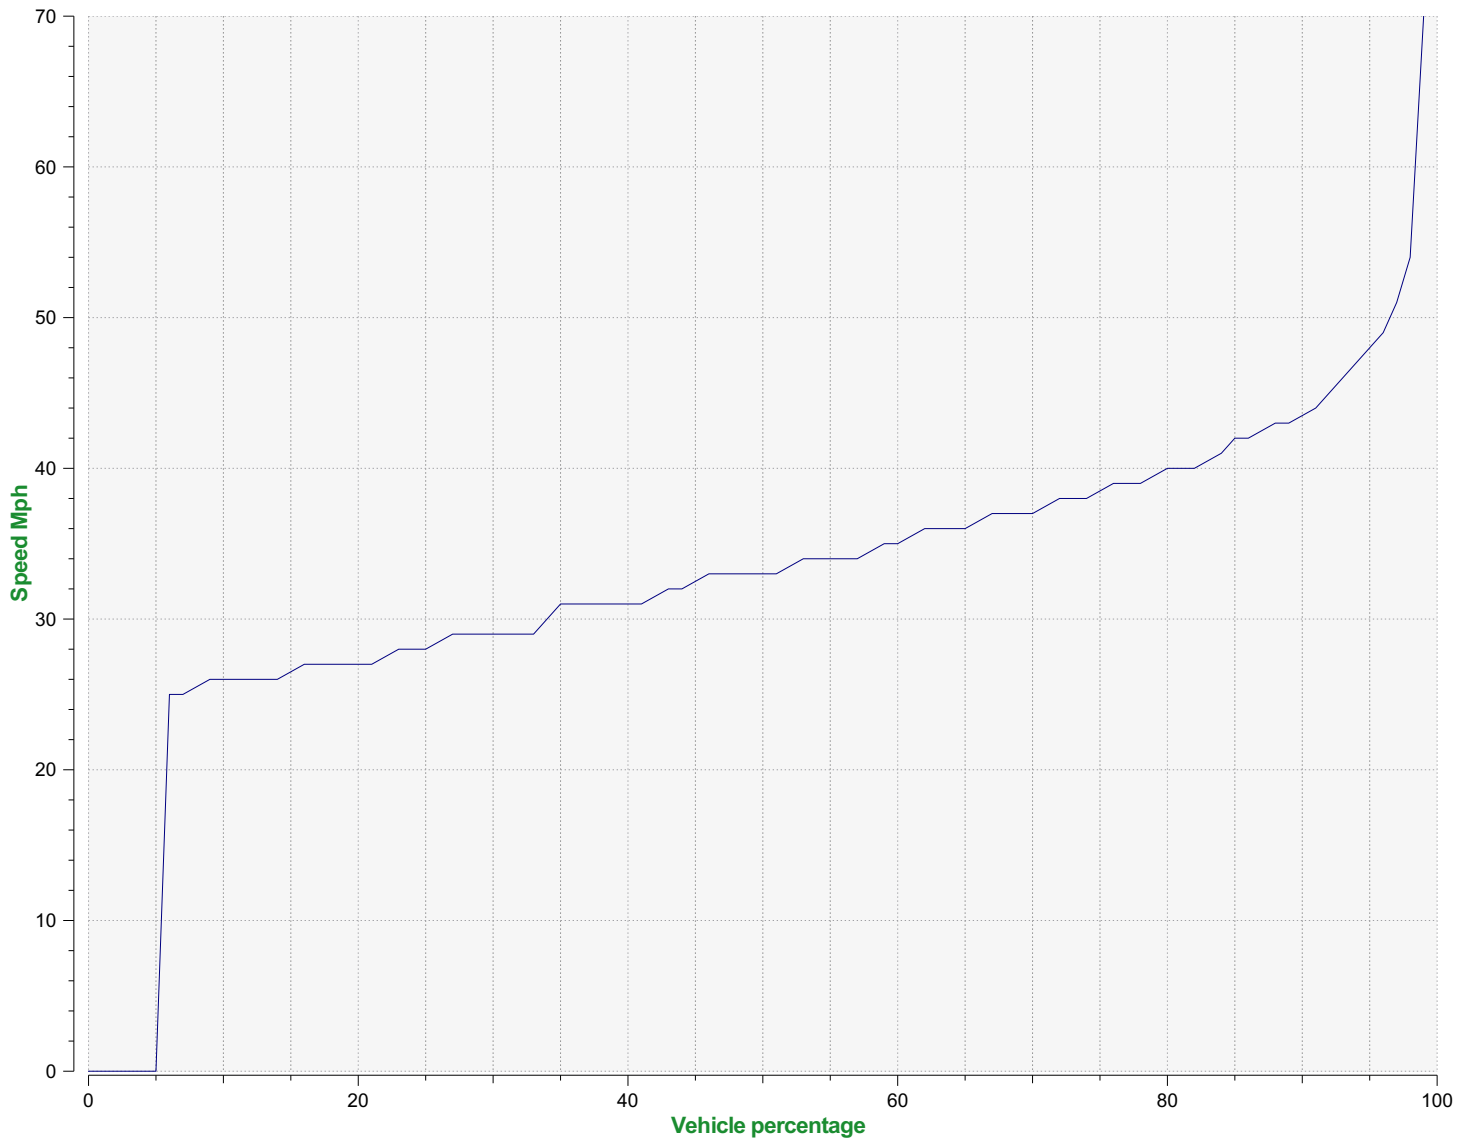

Outgoing vehicles

Start date: Tuesday, February 25, 2020 12:00 AM
End date: Wednesday, February 26, 2020 11:30 PM

Location: BLANDFORD ROAD, PRIMARY

Comments: 30 mph, Inbound. SID in Spy Mode

Speed percentiles (incoming)

V30: 26.00Mph **V50:** 29.00Mph **V85:** 39.00Mph

Start date: Tuesday, February 25, 2020 12:00 AM
End date: Wednesday, February 26, 2020 11:30 PM

Location: BLANDFORD ROAD, PRIMARY

Comments: 30 mph, Inbound. SID in Spy Mode

Speed percentile(outgoing)

V30: 29.00Mph **V50:** 33.00Mph **V85:** 42.00Mph

Start date: Tuesday, February 25, 2020 12:00 AM
End date: Wednesday, February 26, 2020 11:30 PM

Location: BLANDFORD ROAD, PRIMARY