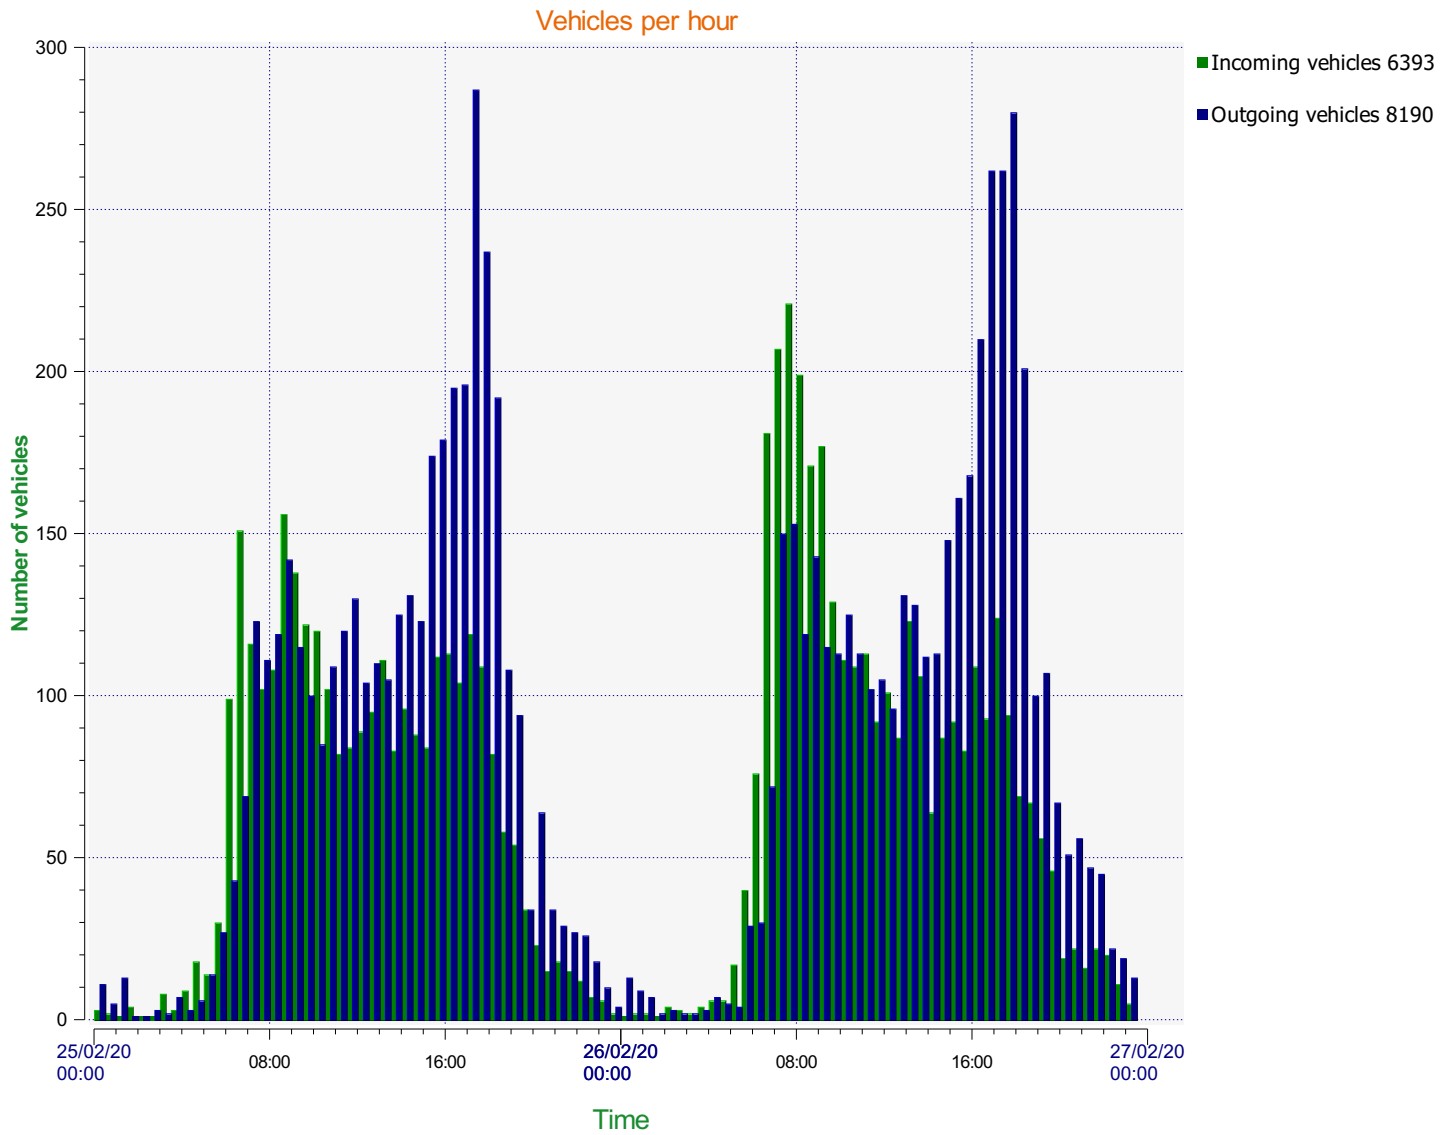

Start date: Tuesday, February 25, 2020 12:00 AM
End date: Wednesday, February 26, 2020 11:30 PM

Location: BLANDFORD ROAD, PRIMARY

Comments: 30 mph, Inbound. SID in Spy Mode

Start date: Tuesday, February 25, 2020 12:00 AM
End date: Wednesday, February 26, 2020 11:30 PM

Location: BLANDFORD ROAD, PRIMARY

Comments: 30 mph, Inbound. SID in Spy Mode

Start date: Tuesday, February 25, 2020 12:00 AM
End date: Wednesday, February 26, 2020 11:30 PM

Location: BLANDFORD ROAD, PRIMARY

Outgoing vehicles

Start date: Tuesday, February 25, 2020 12:00 AM
End date: Wednesday, February 26, 2020 11:30 PM

Location: BLANDFORD ROAD, PRIMARY

Comments: 30 mph, Inbound. SID in Spy Mode

Speed percentiles (incoming)

V30: 26.00Mph **V50:** 29.00Mph **V85:** 39.00Mph

Start date: Tuesday, February 25, 2020 12:00 AM
End date: Wednesday, February 26, 2020 11:30 PM

Location: BLANDFORD ROAD, PRIMARY

Comments: 30 mph, Inbound. SID in Spy Mode