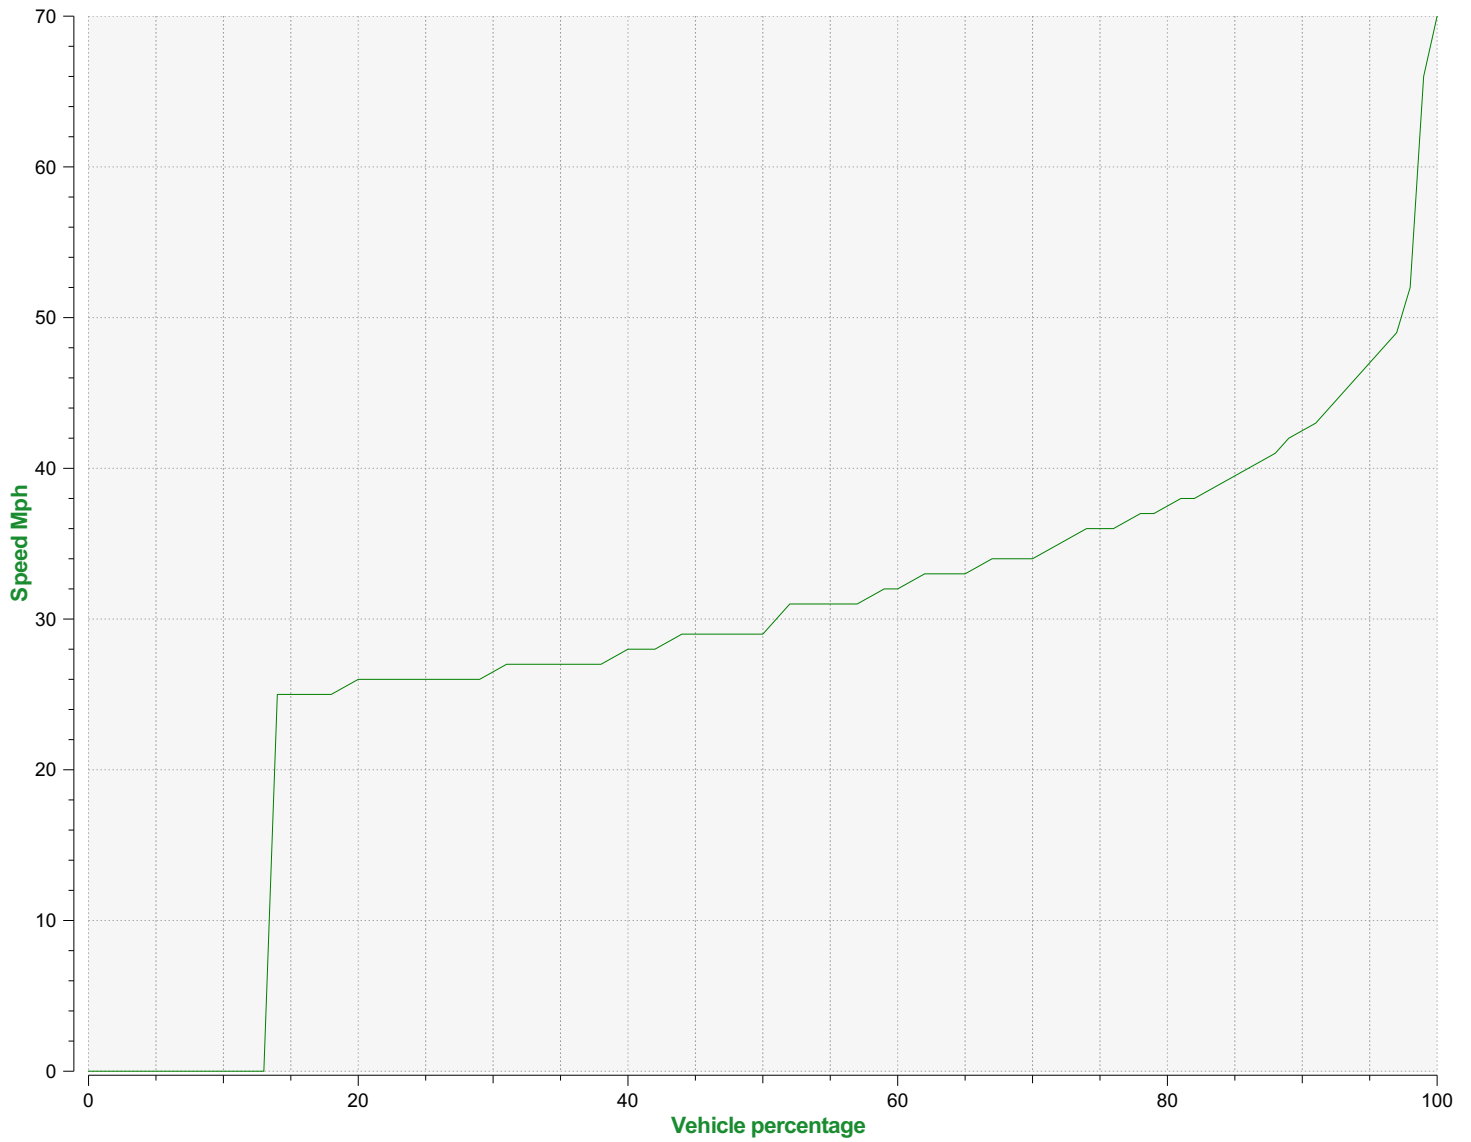

Comments: 30 mph, Inbound. SID in Spy Mode

Start date: Tuesday, February 25, 2020 12:00 AM
End date: Wednesday, February 26, 2020 11:30 PM

Location: BLANDFORD ROAD, PRIMARY

Comments: 30 mph, Inbound. SID in Spy Mode

Outgoing vehicles

Start date: Tuesday, February 25, 2020 12:00 AM
End date: Wednesday, February 26, 2020 11:30 PM

Location: BLANDFORD ROAD, PRIMARY

Comments: 30 mph, Inbound. SID in Spy Mode

Speed percentiles (incoming)

V30: 26.00Mph **V50:** 29.00Mph **V85:** 39.00Mph

Start date: Tuesday, February 25, 2020 12:00 AM
End date: Wednesday, February 26, 2020 11:30 PM

Location: BLANDFORD ROAD, PRIMARY

Comments: 30 mph, Inbound. SID in Spy Mode