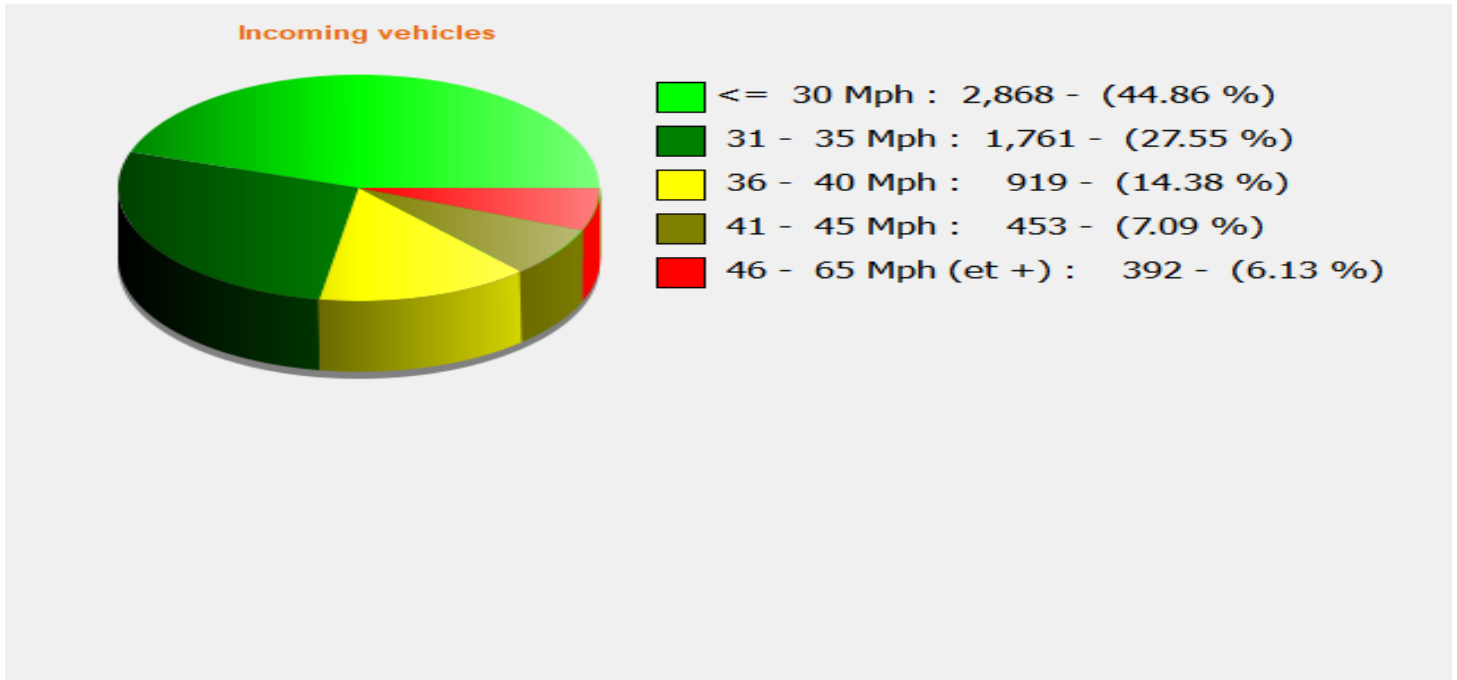

Location: BLANDFORD ROAD, PRIMARY

Comments: 30 mph, Inbound. SID in Spy Mode

Start date: Tuesday, February 25, 2020 12:00 AM
End date: Wednesday, February 26, 2020 11:30 PM

Location: BLANDFORD ROAD, PRIMARY

Comments: 30 mph, Inbound. SID in Spy Mode

Start date: Tuesday, February 25, 2020 12:00 AM
End date: Wednesday, February 26, 2020 11:30 PM

Location: BLANDFORD ROAD, PRIMARY

Comments: 30 mph, Inbound. SID in Spy Mode

Outgoing vehicles

Start date: Tuesday, February 25, 2020 12:00 AM
End date: Wednesday, February 26, 2020 11:30 PM

Location: BLANDFORD ROAD, PRIMARY

Comments: 30 mph, Inbound. SID in Spy Mode

Speed percentiles (incoming)