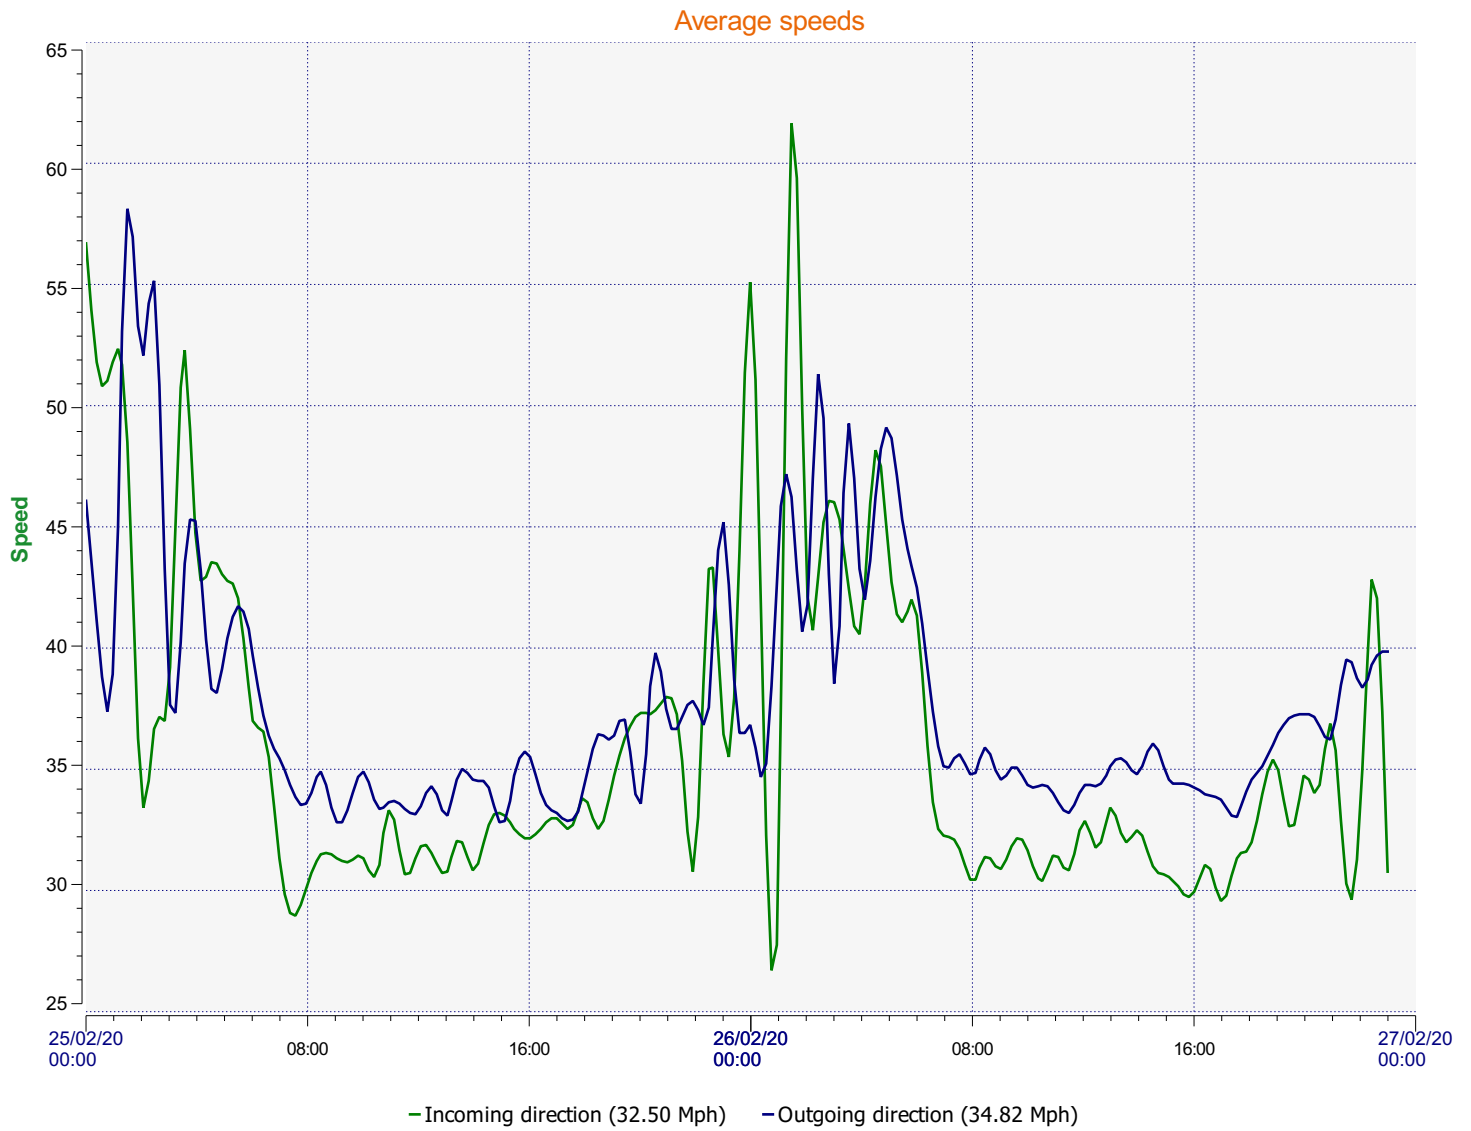

Start date: Tuesday, February 25, 2020 12:00 AM
End date: Wednesday, February 26, 2020 11:30 PM

Location: BLANDFORD ROAD, PRIMARY

Comments: 30 mph, Inbound. SID in Spy Mode

Start date: Tuesday, February 25, 2020 12:00 AM
End date: Wednesday, February 26, 2020 11:30 PM

Location: BLANDFORD ROAD, PRIMARY

Comments: 30 mph, Inbound. SID in Spy Mode

Start date: Tuesday, February 25, 2020 12:00 AM
End date: Wednesday, February 26, 2020 11:30 PM

Location: BLANDFORD ROAD, PRIMARY

Outgoing vehicles

Start date: Tuesday, February 25, 2020 12:00 AM
End date: Wednesday, February 26, 2020 11:30 PM

Location: BLANDFORD ROAD, PRIMARY

Comments: 30 mph, Inbound. SID in Spy Mode

Speed percentiles (incoming)

V30: 26.00Mph **V50:** 29.00Mph **V85:** 39.00Mph

Start date: Tuesday, February 25, 2020 12:00 AM
End date: Wednesday, February 26, 2020 11:30 PM

Location: BLANDFORD ROAD, PRIMARY

Comments: 30 mph, Inbound. SID in Spy Mode