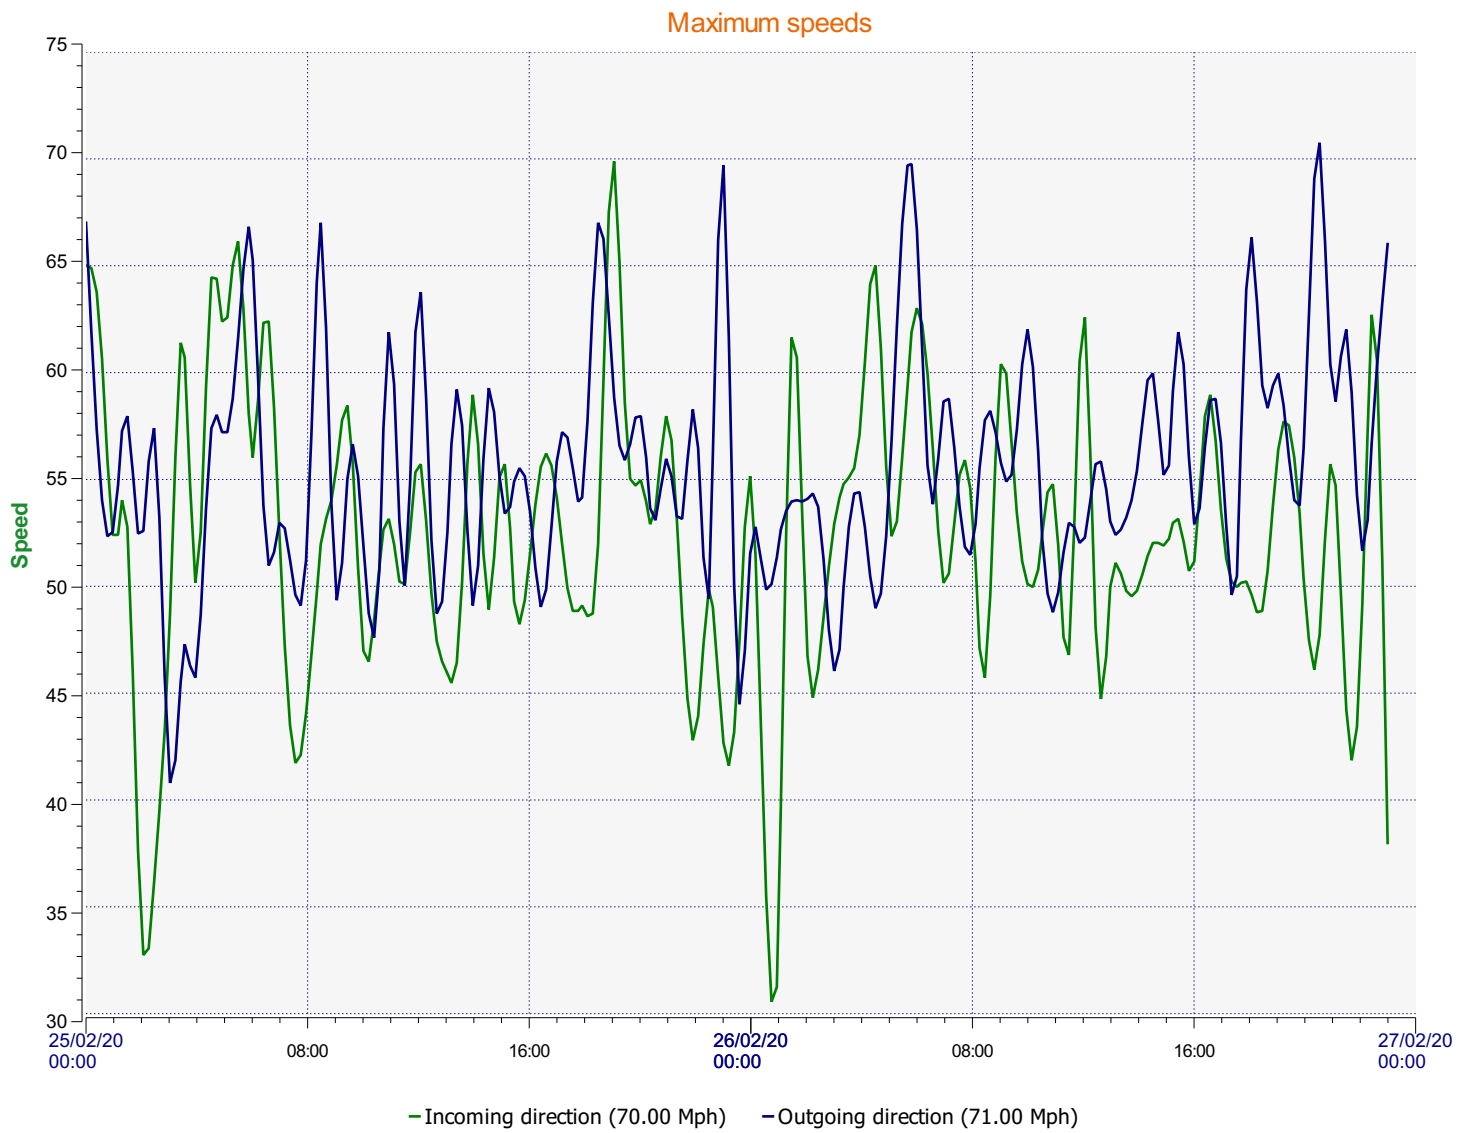

Start date: Tuesday, February 25, 2020 12:00 AM
End date: Wednesday, February 26, 2020 11:30 PM

Location: BLANDFORD ROAD, PRIMARY

Comments: 30 mph, Inbound. SID in Spy Mode

Start date: Tuesday, February 25, 2020 12:00 AM
End date: Wednesday, February 26, 2020 11:30 PM

Location: BLANDFORD ROAD, PRIMARY

Comments: 30 mph, Inbound. SID in Spy Mode

Start date: Tuesday, February 25, 2020 12:00 AM
End date: Wednesday, February 26, 2020 11:30 PM

Location: BLANDFORD ROAD, PRIMARY

Outgoing vehicles

Start date: Tuesday, February 25, 2020 12:00 AM
End date: Wednesday, February 26, 2020 11:30 PM

Location: BLANDFORD ROAD, PRIMARY

Comments: 30 mph, Inbound. SID in Spy Mode

Speed percentiles (incoming)

V30: 26.00Mph **V50:** 29.00Mph **V85:** 39.00Mph

Start date: Tuesday, February 25, 2020 12:00 AM
End date: Wednesday, February 26, 2020 11:30 PM

Location: BLANDFORD ROAD, PRIMARY

Comments: 30 mph, Inbound. SID in Spy Mode