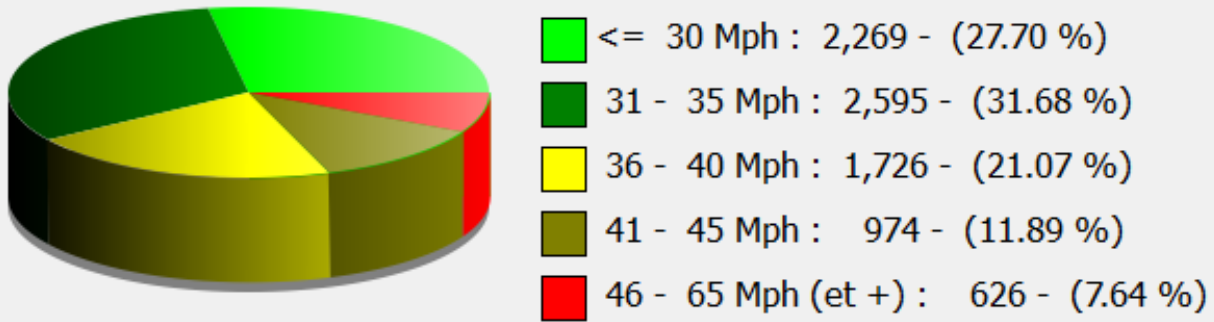

Outgoing vehicles

Start date: Tuesday, February 25, 2020 12:00 AM
End date: Wednesday, February 26, 2020 11:30 PM

Location: BLANDFORD ROAD, PRIMARY

Comments: 30 mph, Inbound. SID in Spy Mode