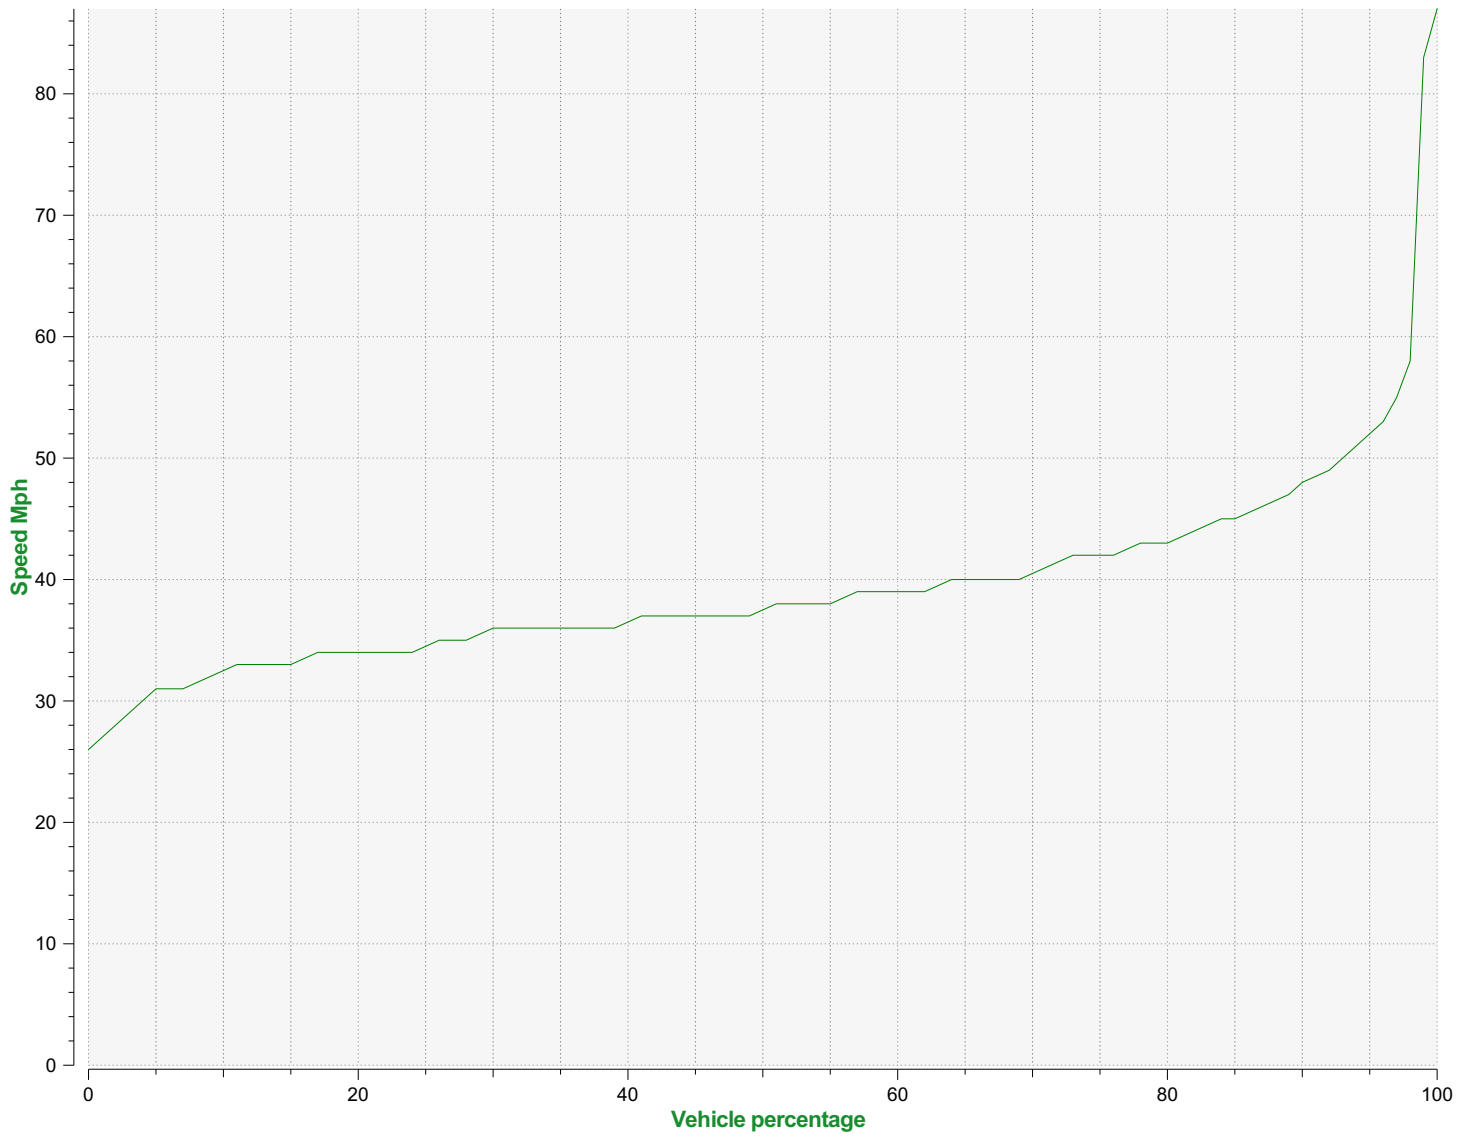

Outgoing vehicles

|   |                                 |
|---|---------------------------------|
|  | <= 40 Mph : 11,528 - (81.43 %)  |
|  | 41 - 45 Mph : 1,612 - (11.39 %) |
|  | 46 - 50 Mph : 729 - (5.15 %)    |
|  | 51 - 55 Mph : 188 - (1.33 %)    |
|  | 56 - 60 Mph : 63 - (0.45 %)     |
|  | 61 - 65 Mph : 24 - (0.17 %)     |
|  | 66 - 70 Mph : 7 - (0.05 %)      |

**Start date:** Wednesday, March 11, 2020 12:00 PM  
**End date:** Saturday, March 14, 2020 11:30 PM

**Location:** SALISBURY ROAD, SECONDARY

**Comments:** 40 mph, Outbound. SID in Spy Mode

**Speed percentiles (incoming)**

**V30:** 36.00Mph **V50:** 37.00Mph **V85:** 45.00Mph

**Start date:** Wednesday, March 11, 2020 12:00 PM  
**End date:** Saturday, March 14, 2020 11:30 PM

**Location:** SALISBURY ROAD, SECONDARY

**Comments:** 40 mph, Outbound. SID in Spy Mode