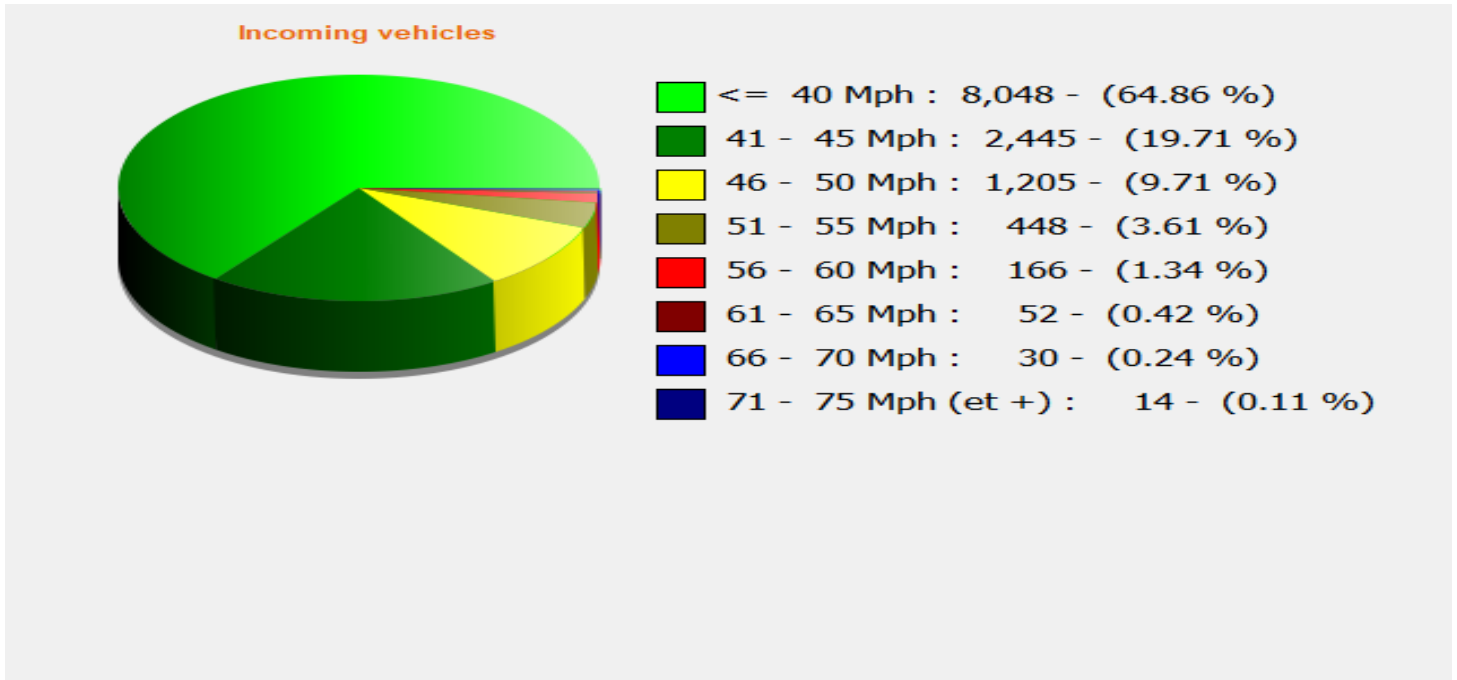

**Location:** SALISBURY ROAD, SECONDARY

**Comments:** 40 mph, Outbound. SID in Spy Mode

**Start date:** Wednesday, March 11, 2020 12:00 PM  
**End date:** Saturday, March 14, 2020 11:30 PM

**Location:** SALISBURY ROAD, SECONDARY

**Comments:** 40 mph, Outbound. SID in Spy Mode

**Start date:** Wednesday, March 11, 2020 12:00 PM  
**End date:** Saturday, March 14, 2020 11:30 PM

**Location:** SALISBURY ROAD, SECONDARY

**Comments:** 40 mph, Outbound. SID in Spy Mode