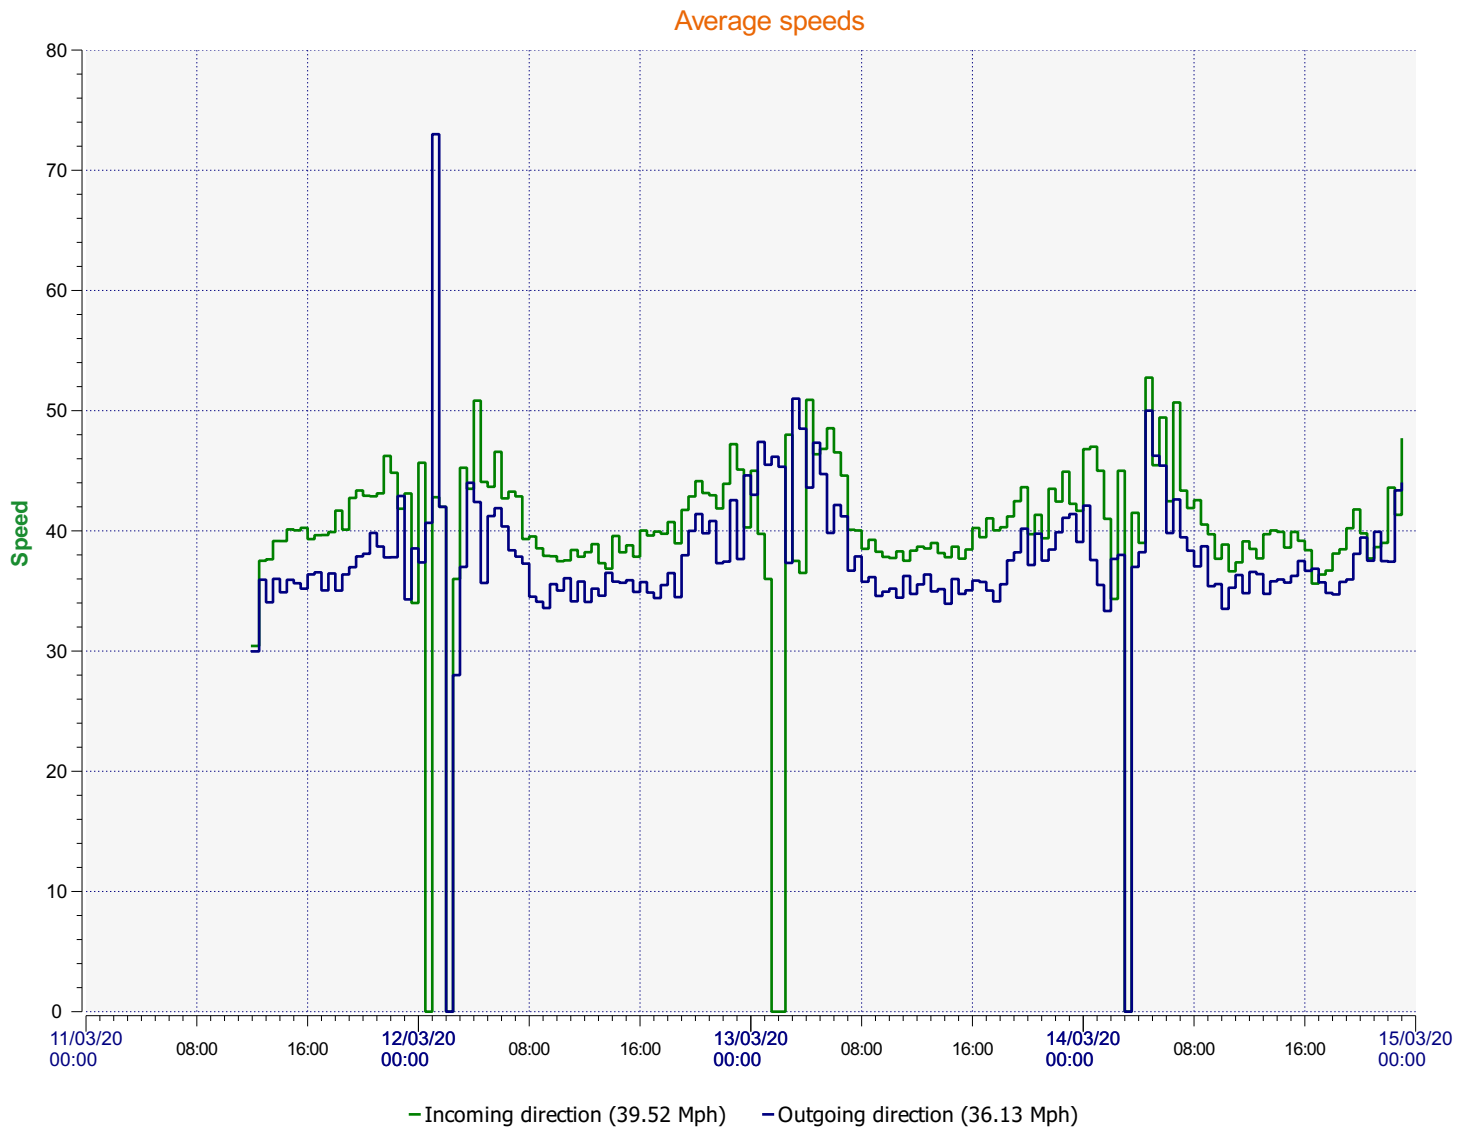

# Élan Cité

DÉTECTER • INFORMER • SÉCURISER

---

**Start date:** Wednesday, March 11, 2020 12:00 PM  
**End date:** Saturday, March 14, 2020 11:30 PM

**Location:** SALISBURY ROAD, SECONDARY

**Comments:** 40 mph, Outbound. SID in Spy Mode

---

**Start date:** Wednesday, March 11, 2020 12:00 PM  
**End date:** Saturday, March 14, 2020 11:30 PM

**Location:** SALISBURY ROAD, SECONDARY

**Comments:** 40 mph, Outbound. SID in Spy Mode

**Start date:** Wednesday, March 11, 2020 12:00 PM  
**End date:** Saturday, March 14, 2020 11:30 PM

**Location:** SALISBURY ROAD, SECONDARY

**Comments:** 40 mph, Outbound. SID in Spy Mode

**Start date:** Wednesday, March 11, 2020 12:00 PM  
**End date:** Saturday, March 14, 2020 11:30 PM

**Location:** SALISBURY ROAD, SECONDARY

**Comments:** 40 mph, Outbound. SID in Spy Mode

**Start date:** Wednesday, March 11, 2020 12:00 PM  
**End date:** Saturday, March 14, 2020 11:30 PM

**Location:** SALISBURY ROAD, SECONDARY

**Comments:** 40 mph, Outbound. SID in Spy Mode