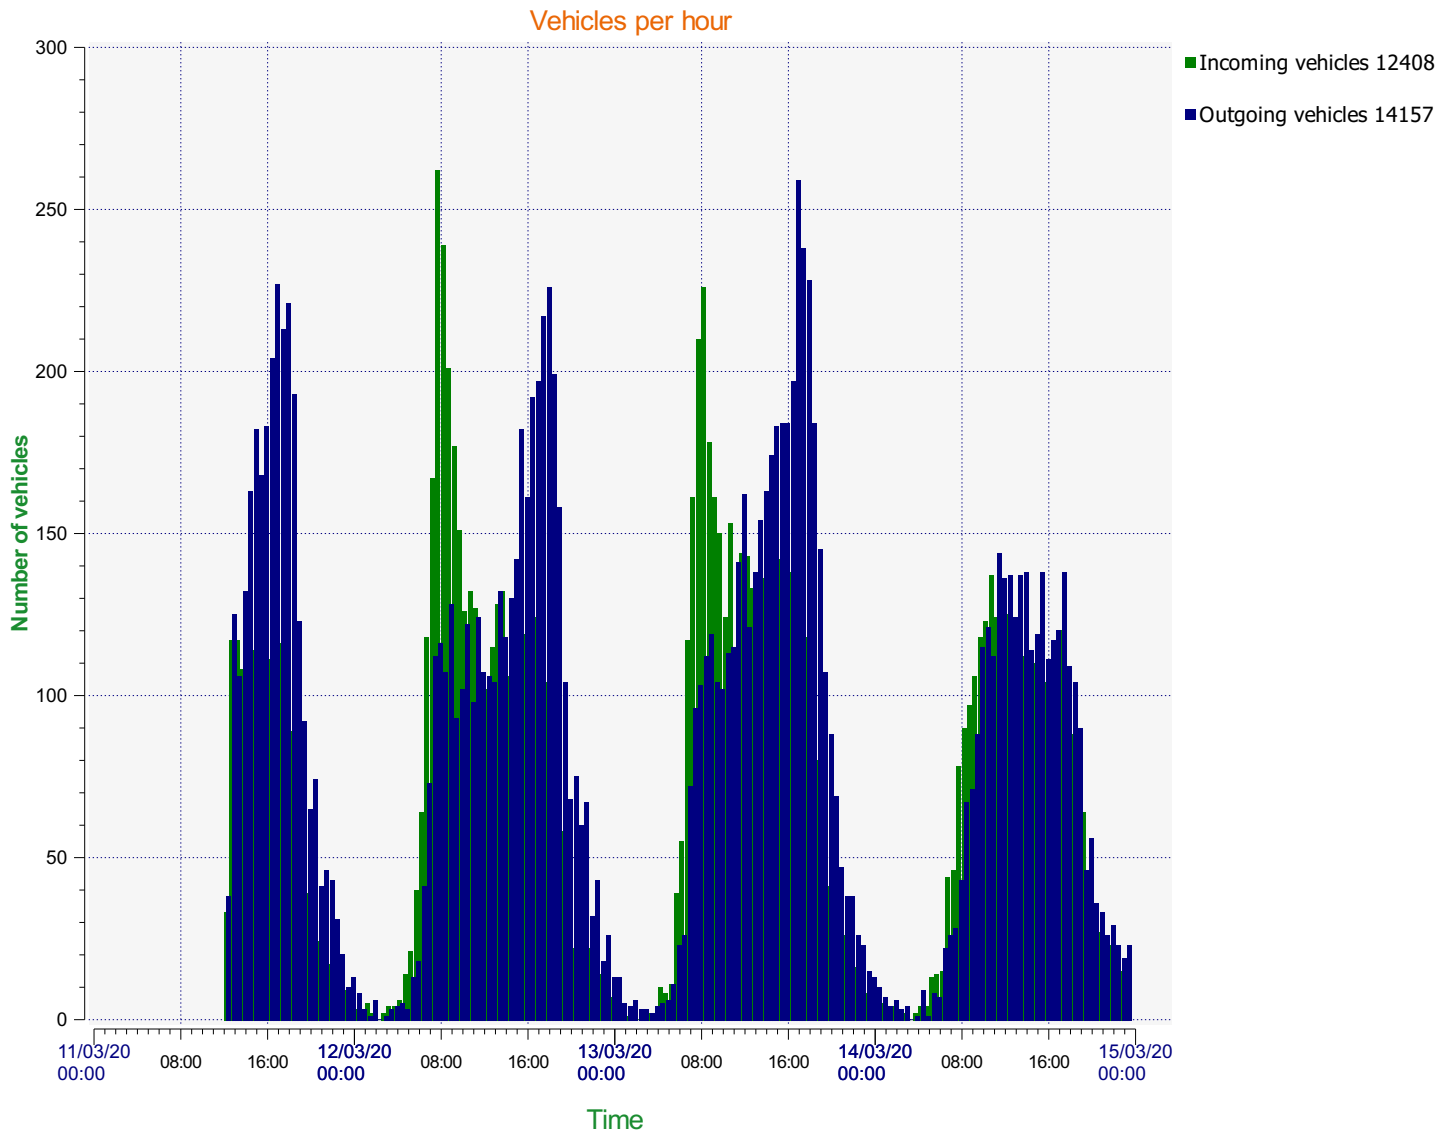

---

**Start date:** Wednesday, March 11, 2020 12:00 PM  
**End date:** Saturday, March 14, 2020 11:30 PM

**Location:** SALISBURY ROAD, SECONDARY

**Comments:** 40 mph, Outbound. SID in Spy Mode

**Start date:** Wednesday, March 11, 2020 12:00 PM  
**End date:** Saturday, March 14, 2020 11:30 PM

**Location:** SALISBURY ROAD, SECONDARY

**Comments:** 40 mph, Outbound. SID in Spy Mode

**Start date:** Wednesday, March 11, 2020 12:00 PM  
**End date:** Saturday, March 14, 2020 11:30 PM

**Location:** SALISBURY ROAD, SECONDARY

**Comments:** 40 mph, Outbound. SID in Spy Mode

**Start date:** Wednesday, March 11, 2020 12:00 PM  
**End date:** Saturday, March 14, 2020 11:30 PM

**Location:** SALISBURY ROAD, SECONDARY

**Comments:** 40 mph, Outbound. SID in Spy Mode

**V30:** 36.00Mph **V50:** 37.00Mph **V85:** 45.00Mph

**Start date:** Wednesday, March 11, 2020 12:00 PM  
**End date:** Saturday, March 14, 2020 11:30 PM

**Location:** SALISBURY ROAD, SECONDARY

**Comments:** 40 mph, Outbound. SID in Spy Mode