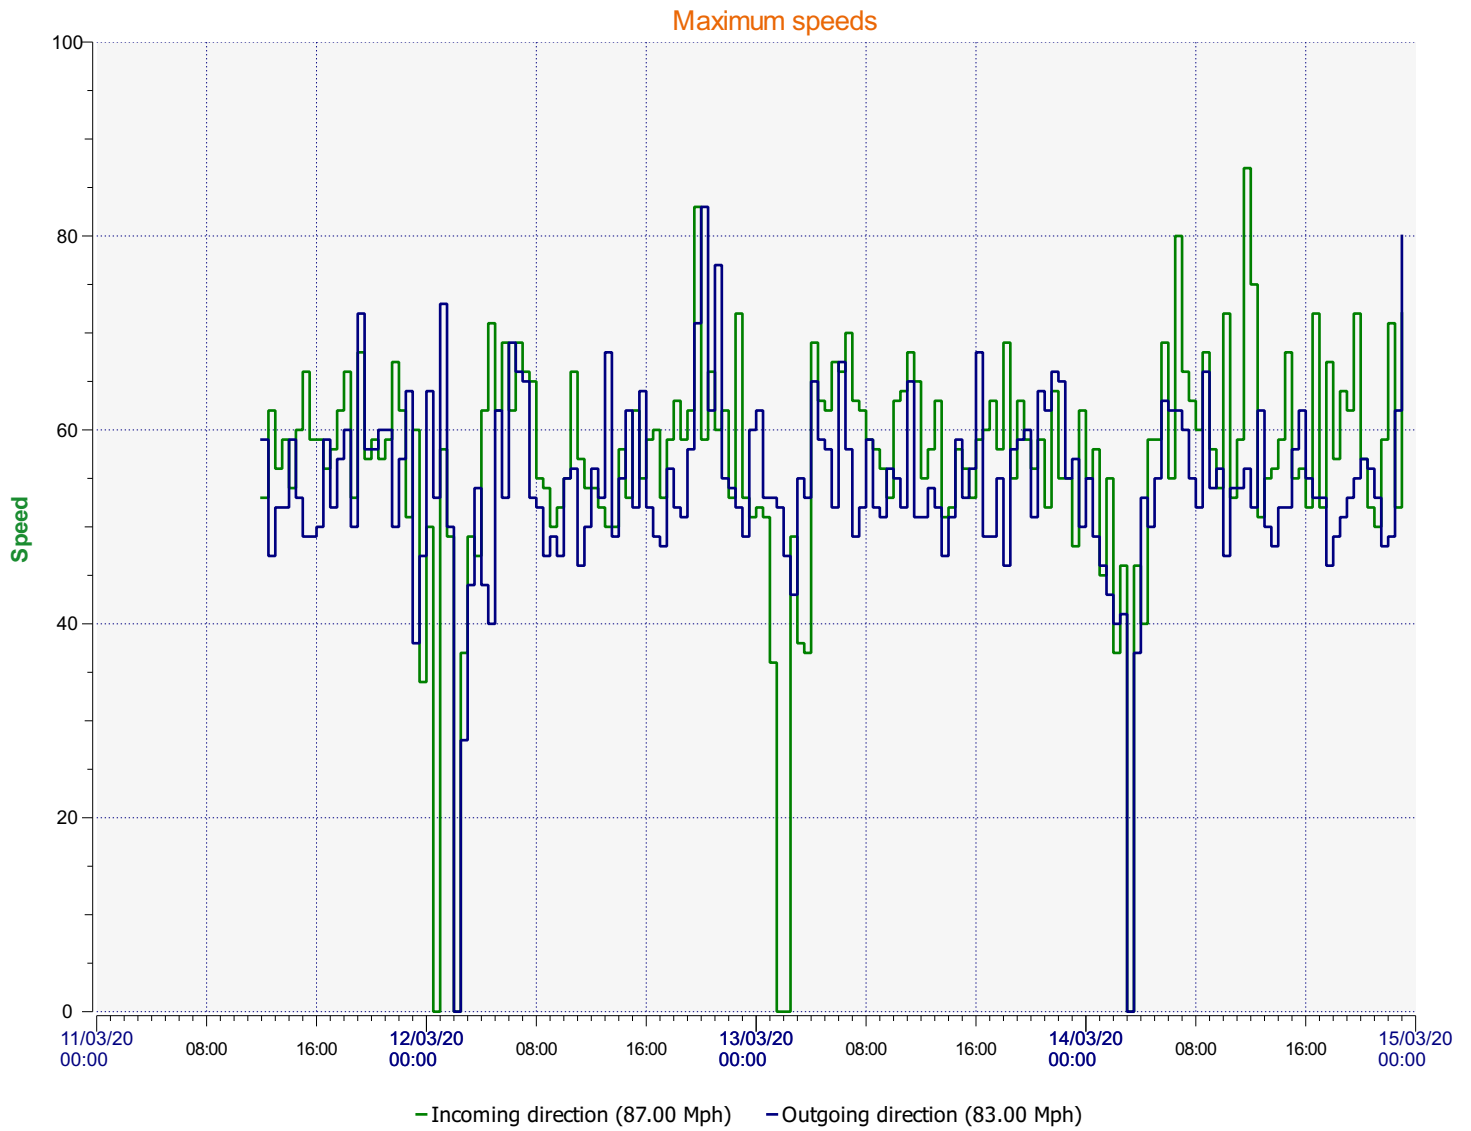

# Élan Cité

DÉTECTER • INFORMER • SÉCURISER

---

**Start date:** Wednesday, March 11, 2020 12:00 PM  
**End date:** Saturday, March 14, 2020 11:30 PM

**Location:** SALISBURY ROAD, SECONDARY

**Comments:** 40 mph, Outbound. SID in Spy Mode

---

**Start date:** Wednesday, March 11, 2020 12:00 PM  
**End date:** Saturday, March 14, 2020 11:30 PM

**Location:** SALISBURY ROAD, SECONDARY

**Comments:** 40 mph, Outbound. SID in Spy Mode

**Start date:** Wednesday, March 11, 2020 12:00 PM  
**End date:** Saturday, March 14, 2020 11:30 PM

**Location:** SALISBURY ROAD, SECONDARY

**Comments:** 40 mph, Outbound. SID in Spy Mode

**Start date:** Wednesday, March 11, 2020 12:00 PM  
**End date:** Saturday, March 14, 2020 11:30 PM

**Location:** SALISBURY ROAD, SECONDARY

**V30:** 36.00Mph **V50:** 37.00Mph **V85:** 45.00Mph

**Start date:** Wednesday, March 11, 2020 12:00 PM  
**End date:** Saturday, March 14, 2020 11:30 PM

**Location:** SALISBURY ROAD, SECONDARY

**Comments:** 40 mph, Outbound. SID in Spy Mode