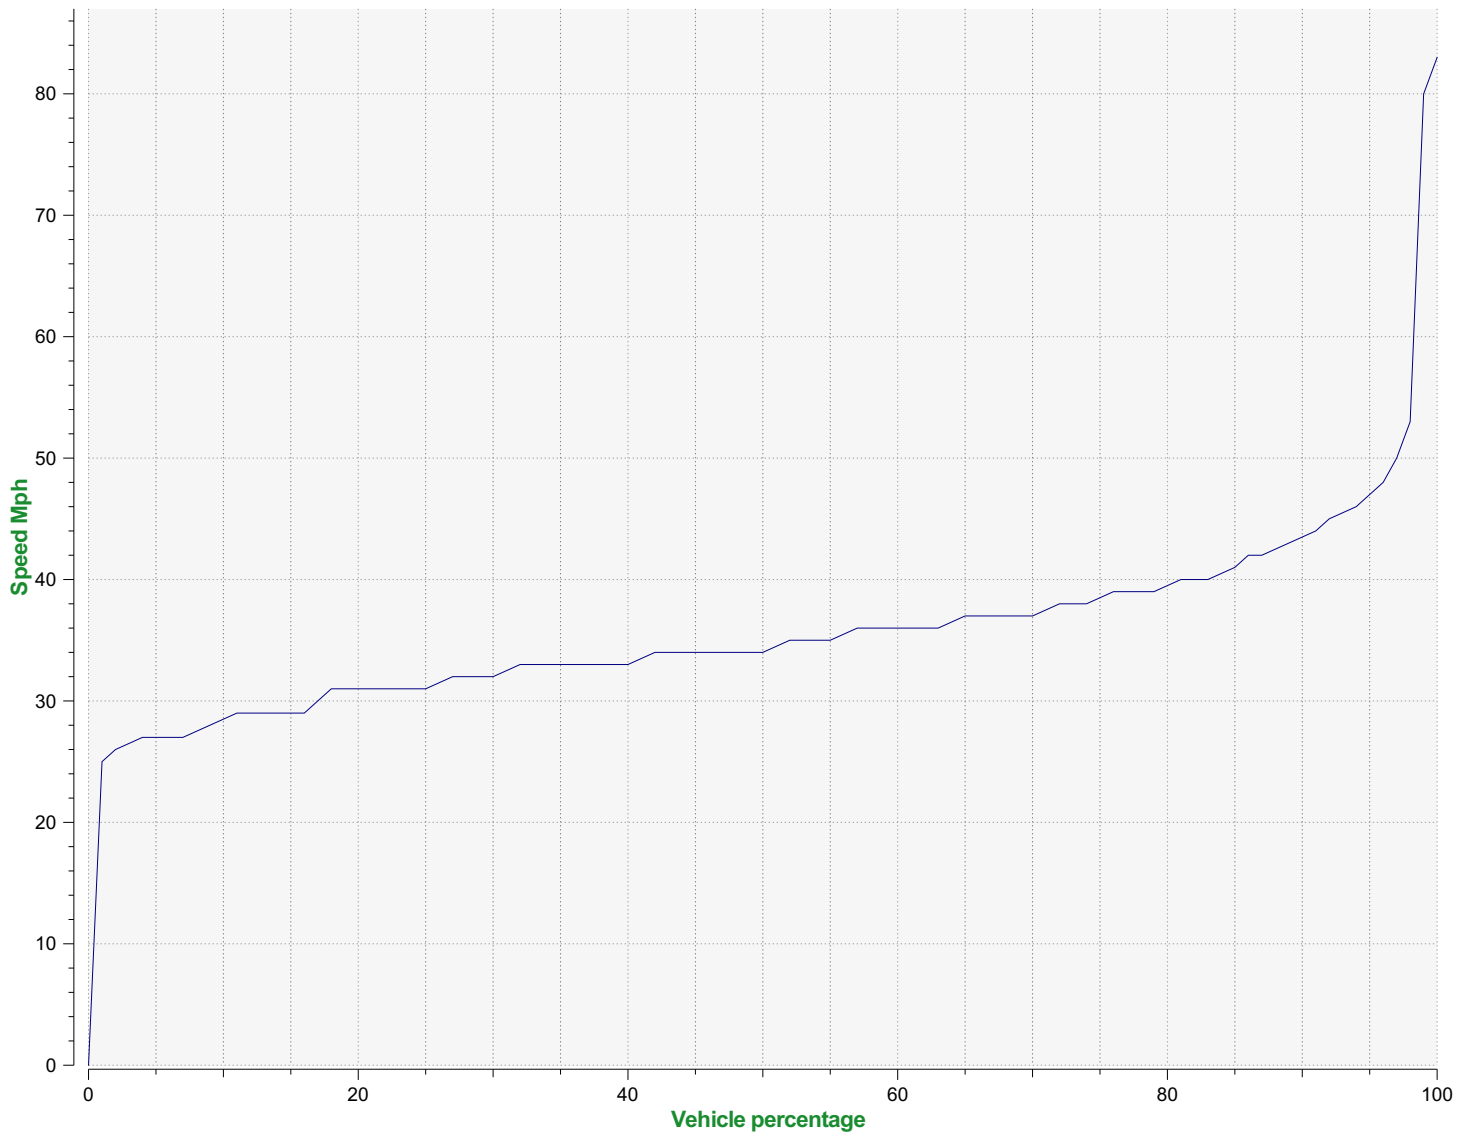

**Start date:** Wednesday, March 11, 2020 12:00 PM  
**End date:** Saturday, March 14, 2020 11:30 PM

**Location:** SALISBURY ROAD, SECONDARY

**Comments:** 40 mph, Outbound. SID in Spy Mode

**Speed percentiles (incoming)**

**V30:** 36.00Mph **V50:** 37.00Mph **V85:** 45.00Mph

**Start date:** Wednesday, March 11, 2020 12:00 PM  
**End date:** Saturday, March 14, 2020 11:30 PM

**Location:** SALISBURY ROAD, SECONDARY

**Comments:** 40 mph, Outbound. SID in Spy Mode