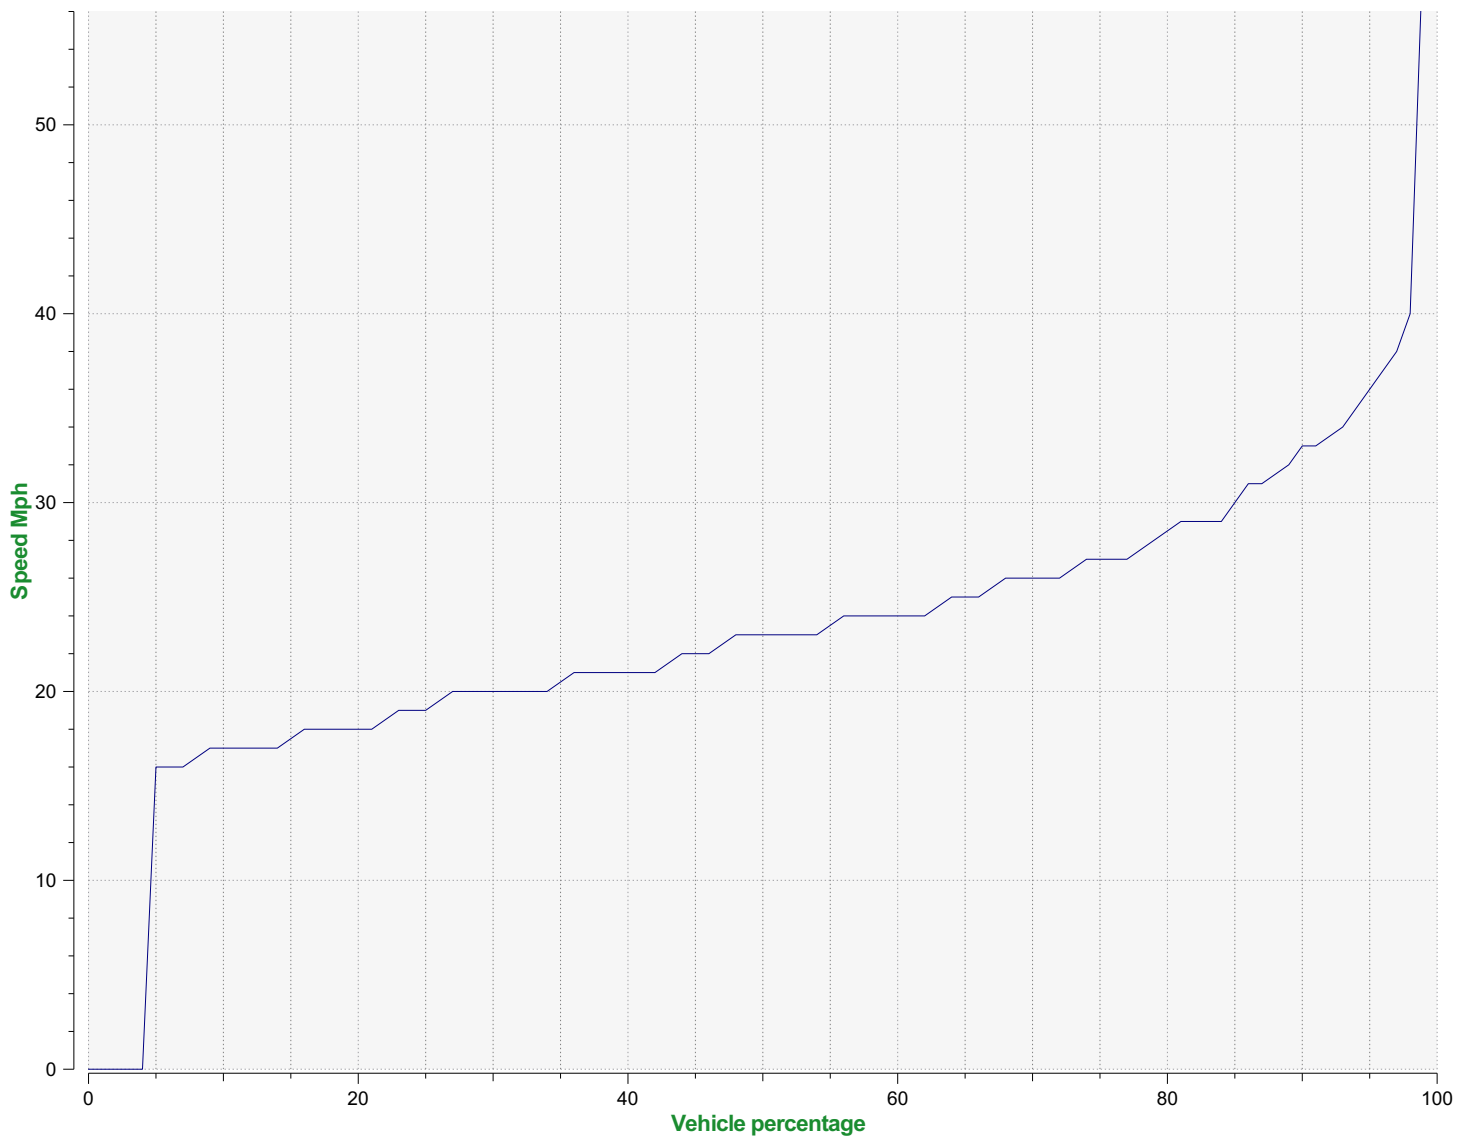

Speed percentile(outgoing)

V30: 20.00Mph **V50:** 23.00Mph **V85:** 29.00Mph

Start date: Friday, October 23, 2020 12:30 AM
End date: Wednesday, November 4, 2020 6:30 PM

Location: Tottens Farm

Comments: 20 mph, Outbound, SID Activated