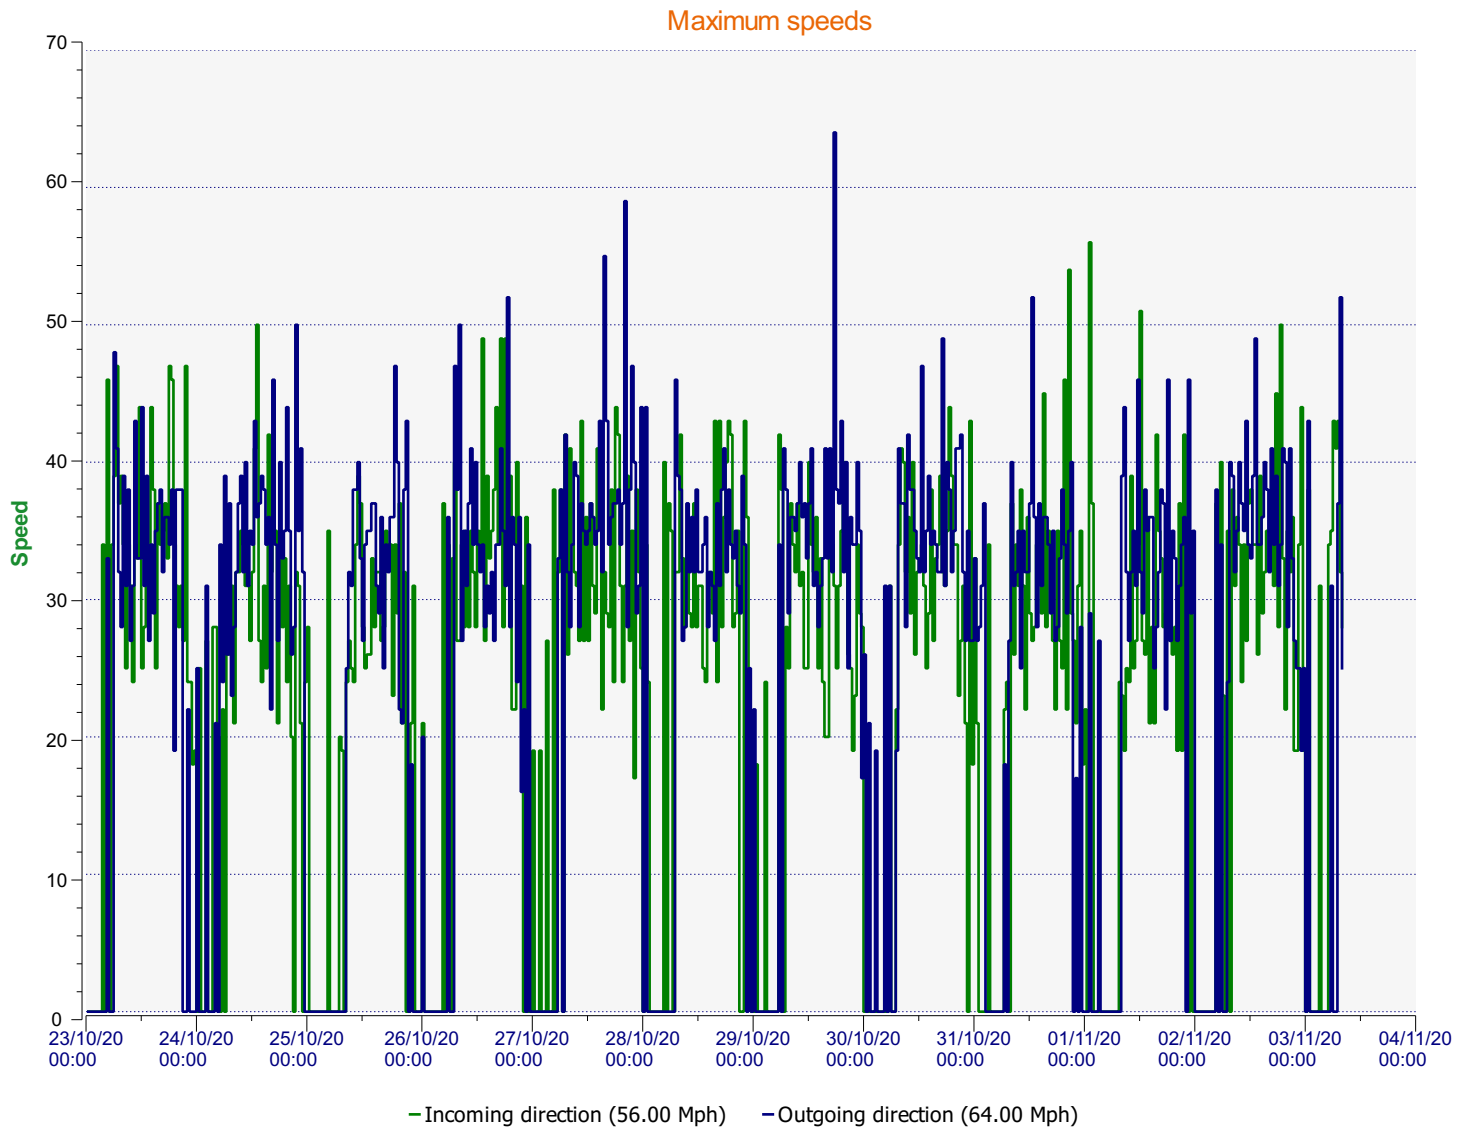

Start date: Friday, October 23, 2020 12:30 AM
End date: Wednesday, November 4, 2020 6:30 PM

Location: Tottens Farm

Comments: 20 mph, Outbound, SID Activated