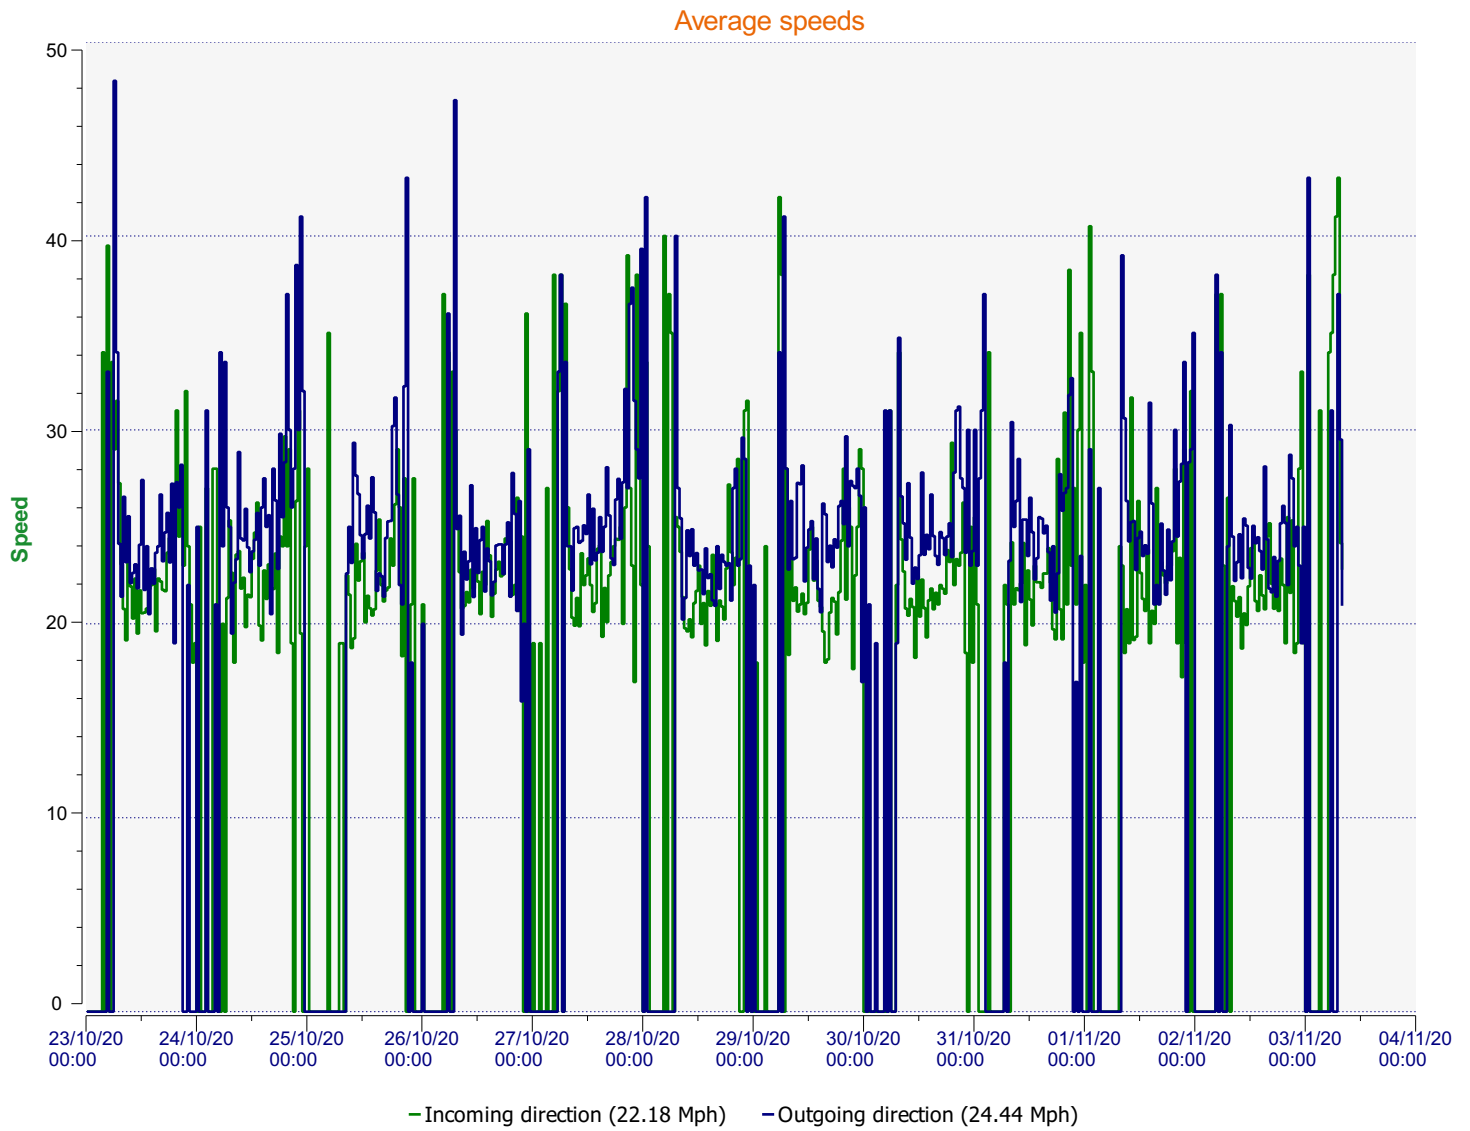

Start date: Friday, October 23, 2020 12:30 AM
End date: Wednesday, November 4, 2020 6:30 PM

Location: Tottens Farm

Comments: 20 mph, Outbound, SID Activated