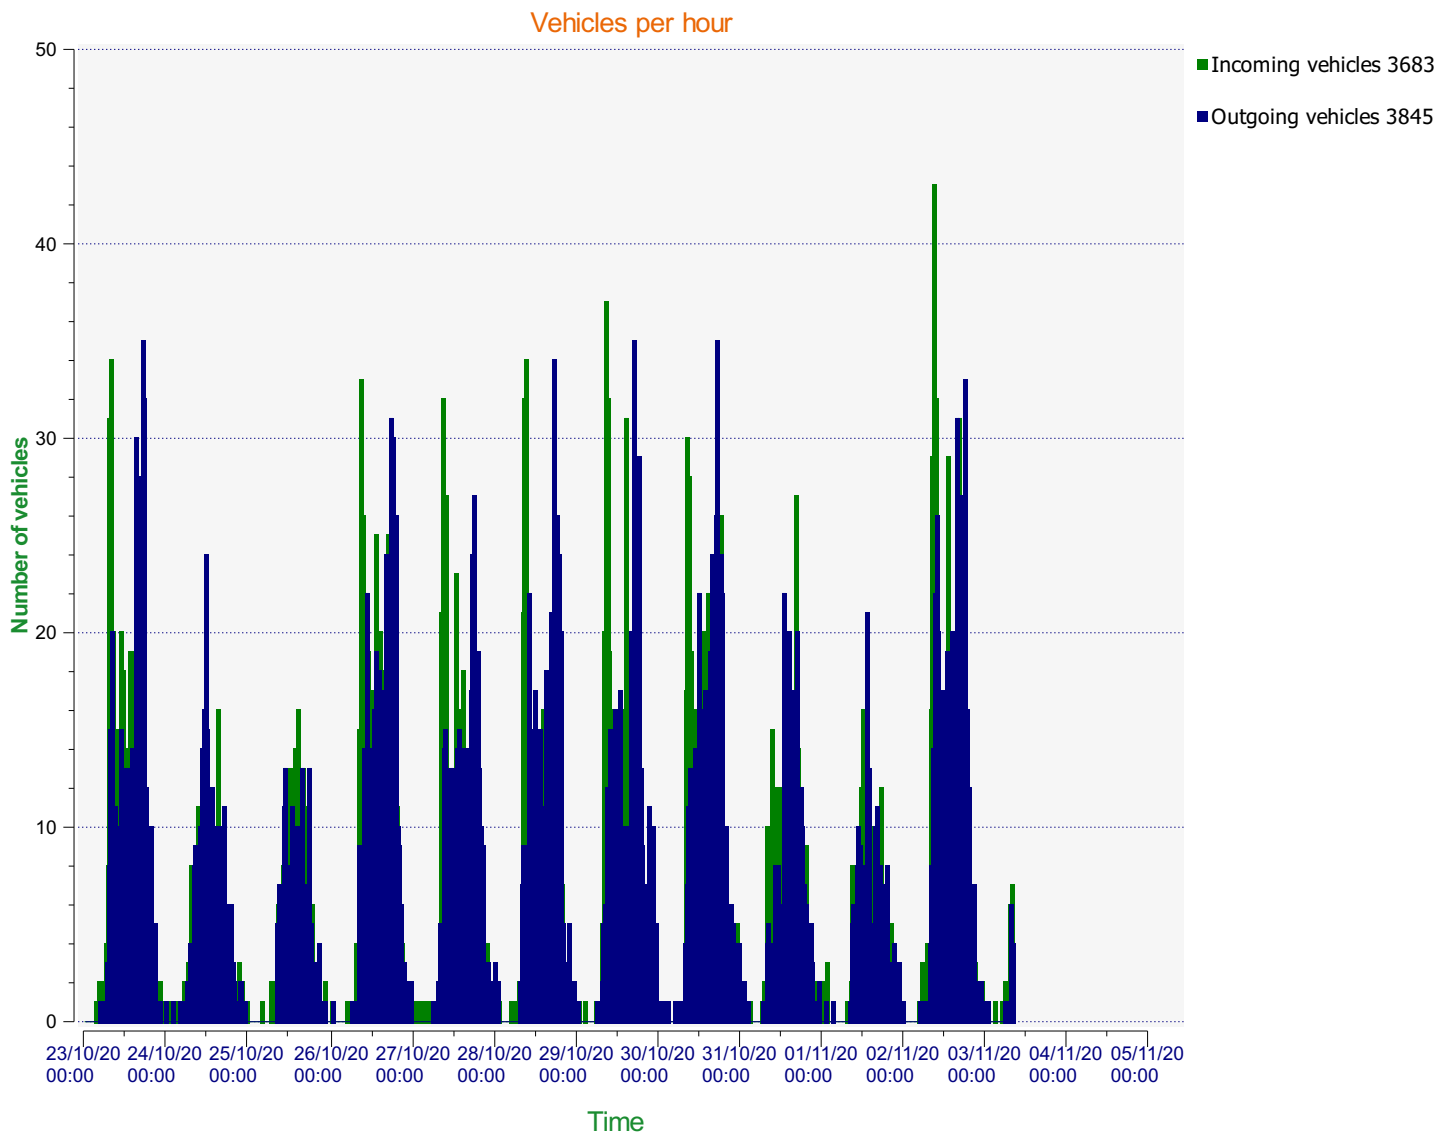

---

**Start date:** Friday, October 23, 2020 12:30 AM  
**End date:** Wednesday, November 4, 2020 6:30 PM

**Location:** Tottens Farm

**Comments:** 20 mph, Outbound, SID Activated

**Start date:** Friday, October 23, 2020 12:30 AM  
**End date:** Wednesday, November 4, 2020 6:30 PM

**Location:** Tottens Farm

**Comments:** 20 mph, Outbound, SID Activated

**Start date:** Friday, October 23, 2020 12:30 AM  
**End date:** Wednesday, November 4, 2020 6:30 PM

**Location:** Tottens Farm

**Comments:** 20 mph, Outbound, SID Activated

Incoming vehicles

15 - 20 Mph	: 1,737 - (47.16 %)
21 - 26 Mph	: 1,278 - (34.70 %)
27 - 32 Mph	: 425 - (11.54 %)
33 - 40 Mph	: 195 - (5.29 %)
41 - 50 Mph (et +)	: 48 - (1.30 %)

**Start date:** Friday, October 23, 2020 12:30 AM  
**End date:** Wednesday, November 4, 2020 6:30 PM

### Outgoing vehicles

	15 - 20 Mph : 1,066 - (27.72 %)
	21 - 26 Mph : 1,560 - (40.57 %)
	27 - 32 Mph : 829 - (21.56 %)
	33 - 40 Mph : 338 - (8.79 %)
	41 - 50 Mph (et +) : 52 - (1.35 %)

**Start date:** Friday, October 23, 2020 12:30 AM  
**End date:** Wednesday, November 4, 2020 6:30 PM