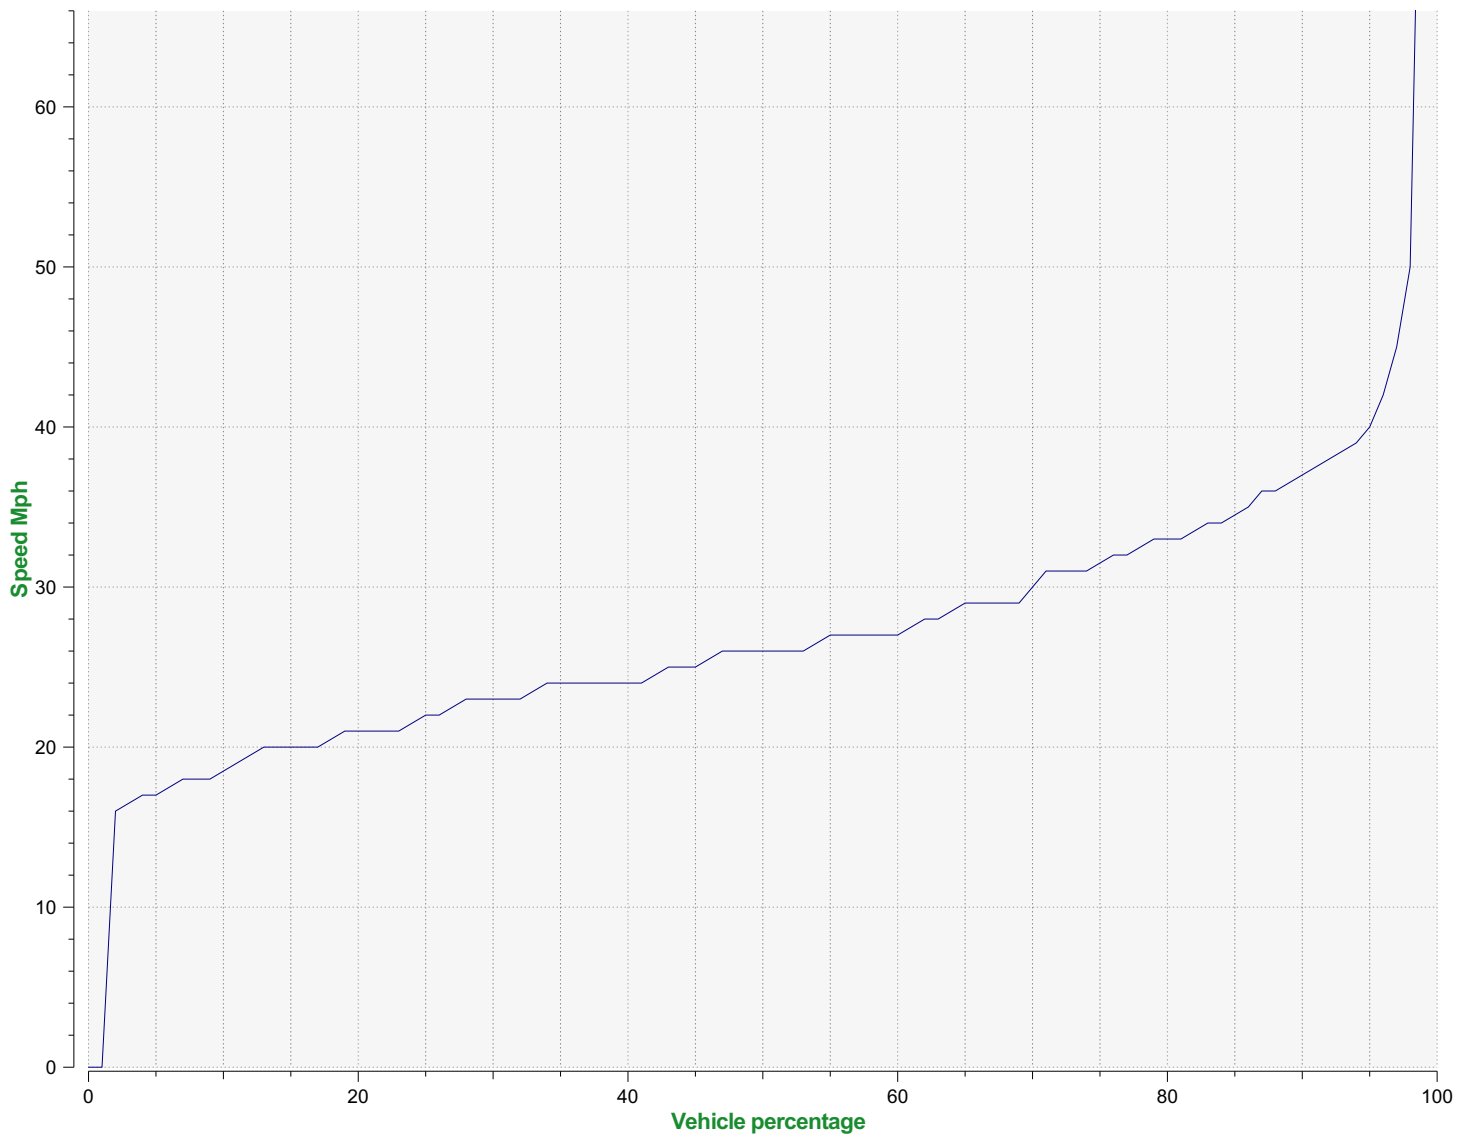

Location: Area 3, Tottens Farm

Comments: 20 mph, Inbound, SID Activated

Outgoing vehicles

| | |
|---|-------------------------------------|
|  | 15 - 20 Mph : 1,154 - (13.87 %) |
|  | 21 - 26 Mph : 2,792 - (33.57 %) |
|  | 27 - 32 Mph : 2,444 - (29.38 %) |
|  | 33 - 40 Mph : 1,525 - (18.33 %) |
|  | 41 - 50 Mph (et +) : 403 - (4.84 %) |

Start date: Sunday, November 8, 2020 2:00 AM
End date: Thursday, December 3, 2020 2:30 PM

Location: Area 3, Tottens Farm

Comments: 20 mph, Inbound, SID Activated

Speed percentiles (incoming)

V30: 18.00Mph **V50:** 21.00Mph **V85:** 31.00Mph

Start date: Sunday, November 8, 2020 2:00 AM
End date: Thursday, December 3, 2020 2:30 PM

Location: Area 3, Tottens Farm

Comments: 20 mph, Inbound, SID Activated

Speed percentile(outgoing)

V30: 23.00Mph **V50:** 26.00Mph **V85:** 34.00Mph