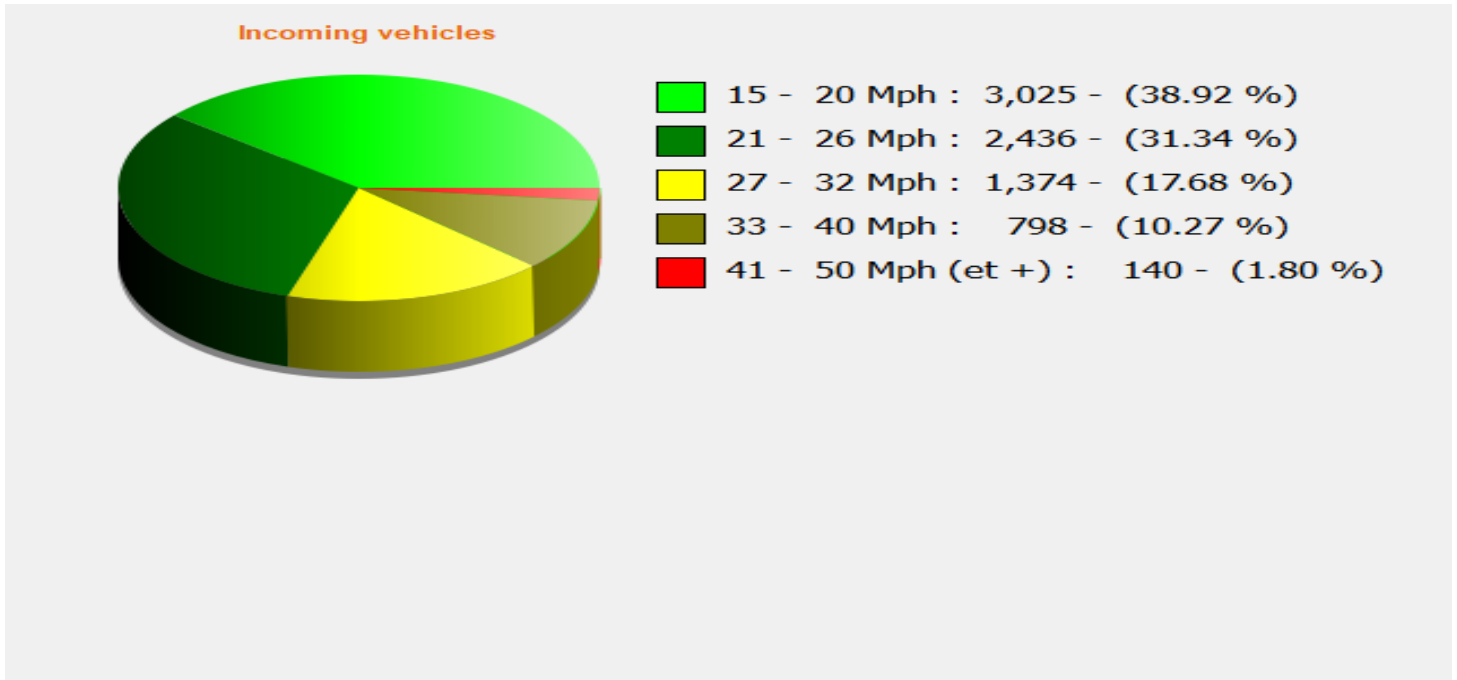

Start date: Sunday, November 8, 2020 2:00 AM
End date: Thursday, December 3, 2020 2:30 PM

Location: Area 3, Tottens Farm

Comments: 20 mph, Inbound, SID Activated