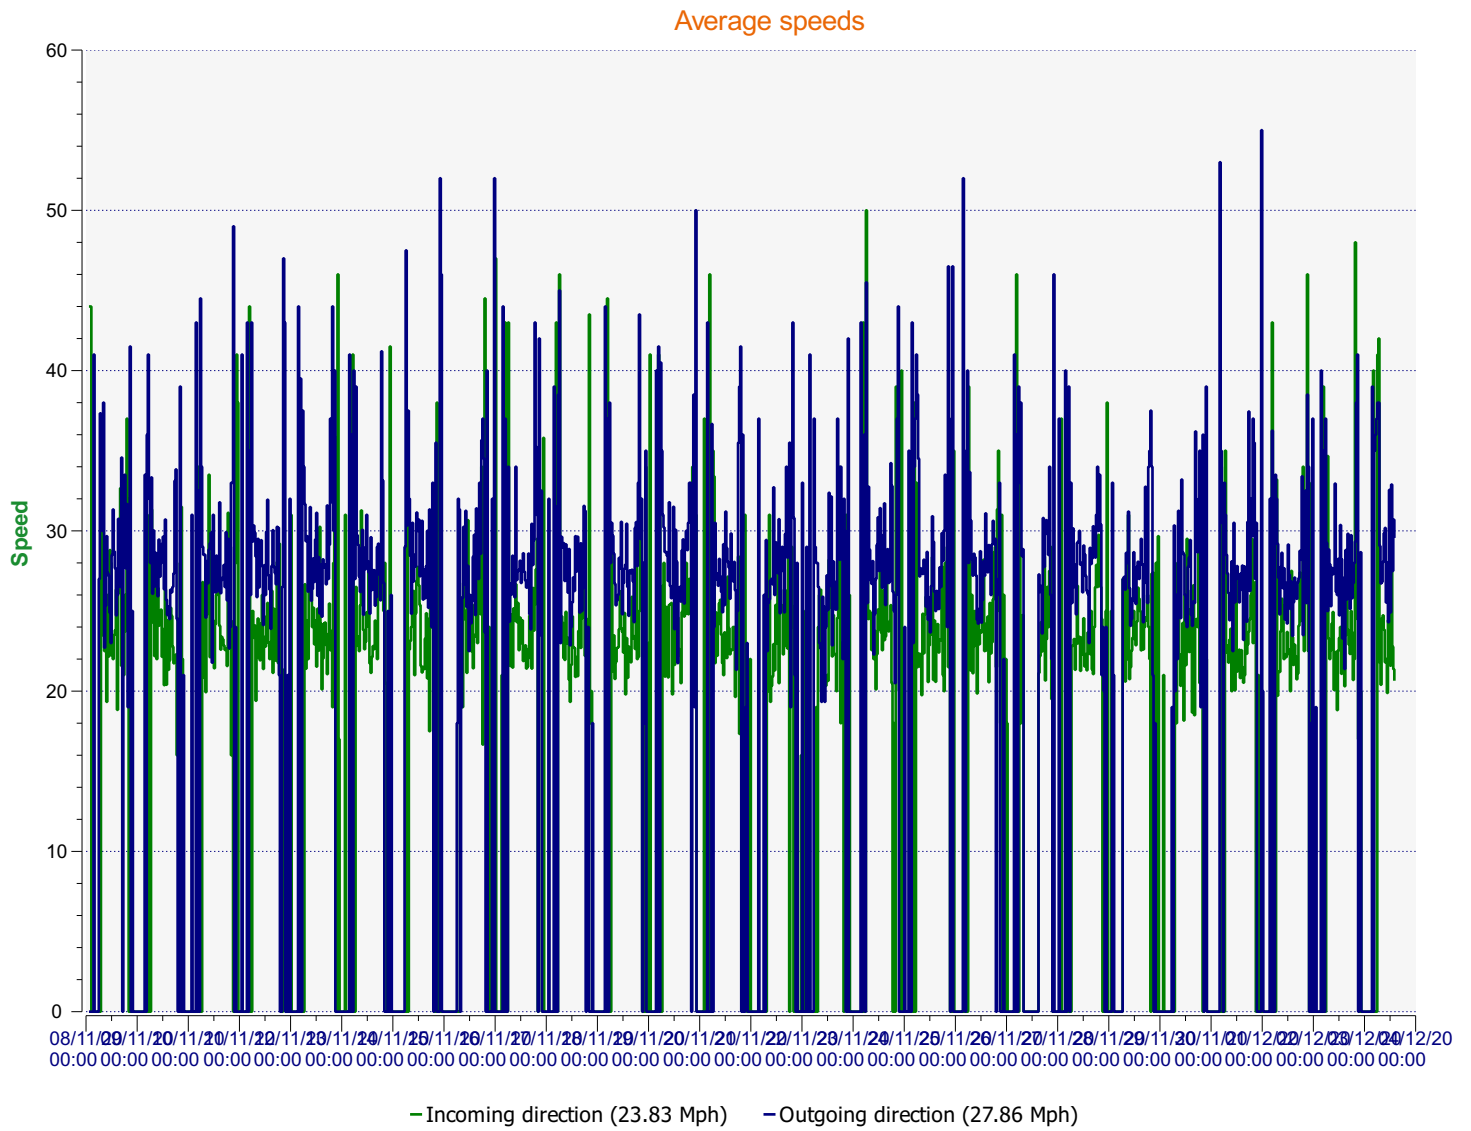

Start date: Sunday, November 8, 2020 2:00 AM
End date: Thursday, December 3, 2020 2:30 PM

Location: Area 3, Tottens Farm

Comments: 20 mph, Inbound, SID Activated