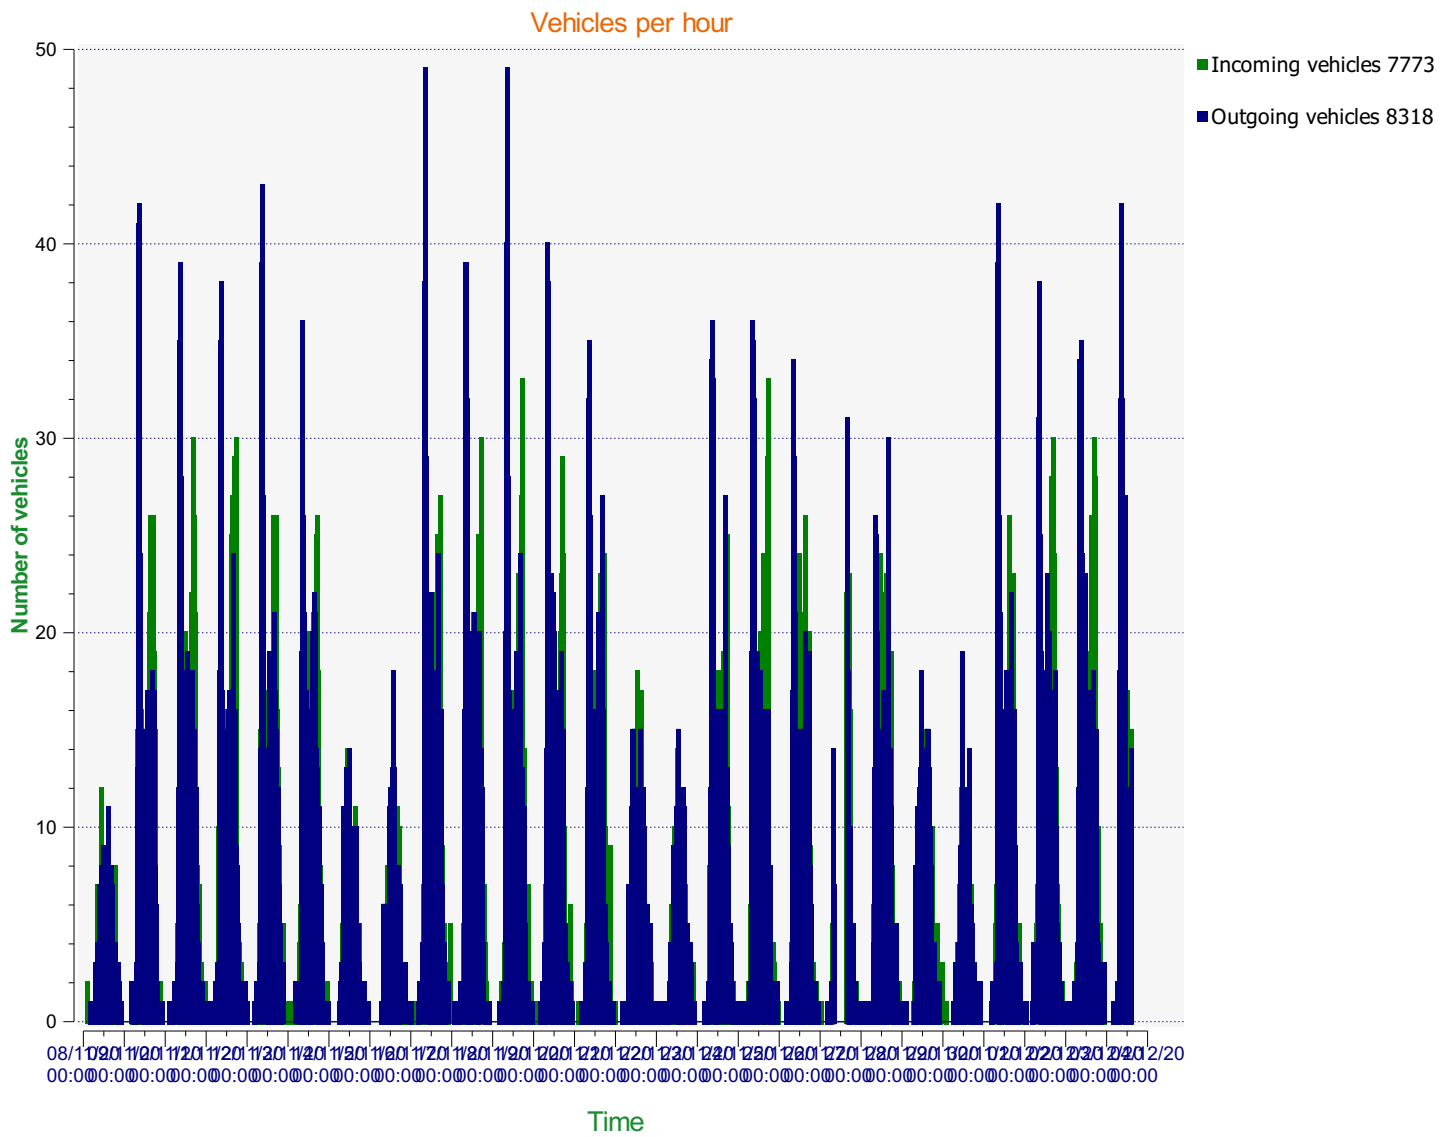

Location: Area 3, Tottens Farm

Comments: 20 mph, Inbound, SID Activated

Start date: Sunday, November 8, 2020 2:00 AM
End date: Thursday, December 3, 2020 2:30 PM

Location: Area 3, Tottens Farm

Comments: 20 mph, Inbound, SID Activated

Location: Area 3, Tottens Farm

Comments: 20 mph, Inbound, SID Activated

Outgoing vehicles

| | |
|---|-------------------------------------|
|  | 15 - 20 Mph : 1,154 - (13.87 %) |
|  | 21 - 26 Mph : 2,792 - (33.57 %) |
|  | 27 - 32 Mph : 2,444 - (29.38 %) |
|  | 33 - 40 Mph : 1,525 - (18.33 %) |
|  | 41 - 50 Mph (et +) : 403 - (4.84 %) |

Start date: Sunday, November 8, 2020 2:00 AM
End date: Thursday, December 3, 2020 2:30 PM

Location: Area 3, Tottens Farm

Comments: 20 mph, Inbound, SID Activated

Speed percentiles (incoming)

V30: 18.00Mph **V50:** 21.00Mph **V85:** 31.00Mph

Start date: Sunday, November 8, 2020 2:00 AM
End date: Thursday, December 3, 2020 2:30 PM

Location: Area 3, Tottens Farm

Comments: 20 mph, Inbound, SID Activated

Speed percentile(outgoing)

V30: 23.00Mph **V50:** 26.00Mph **V85:** 34.00Mph