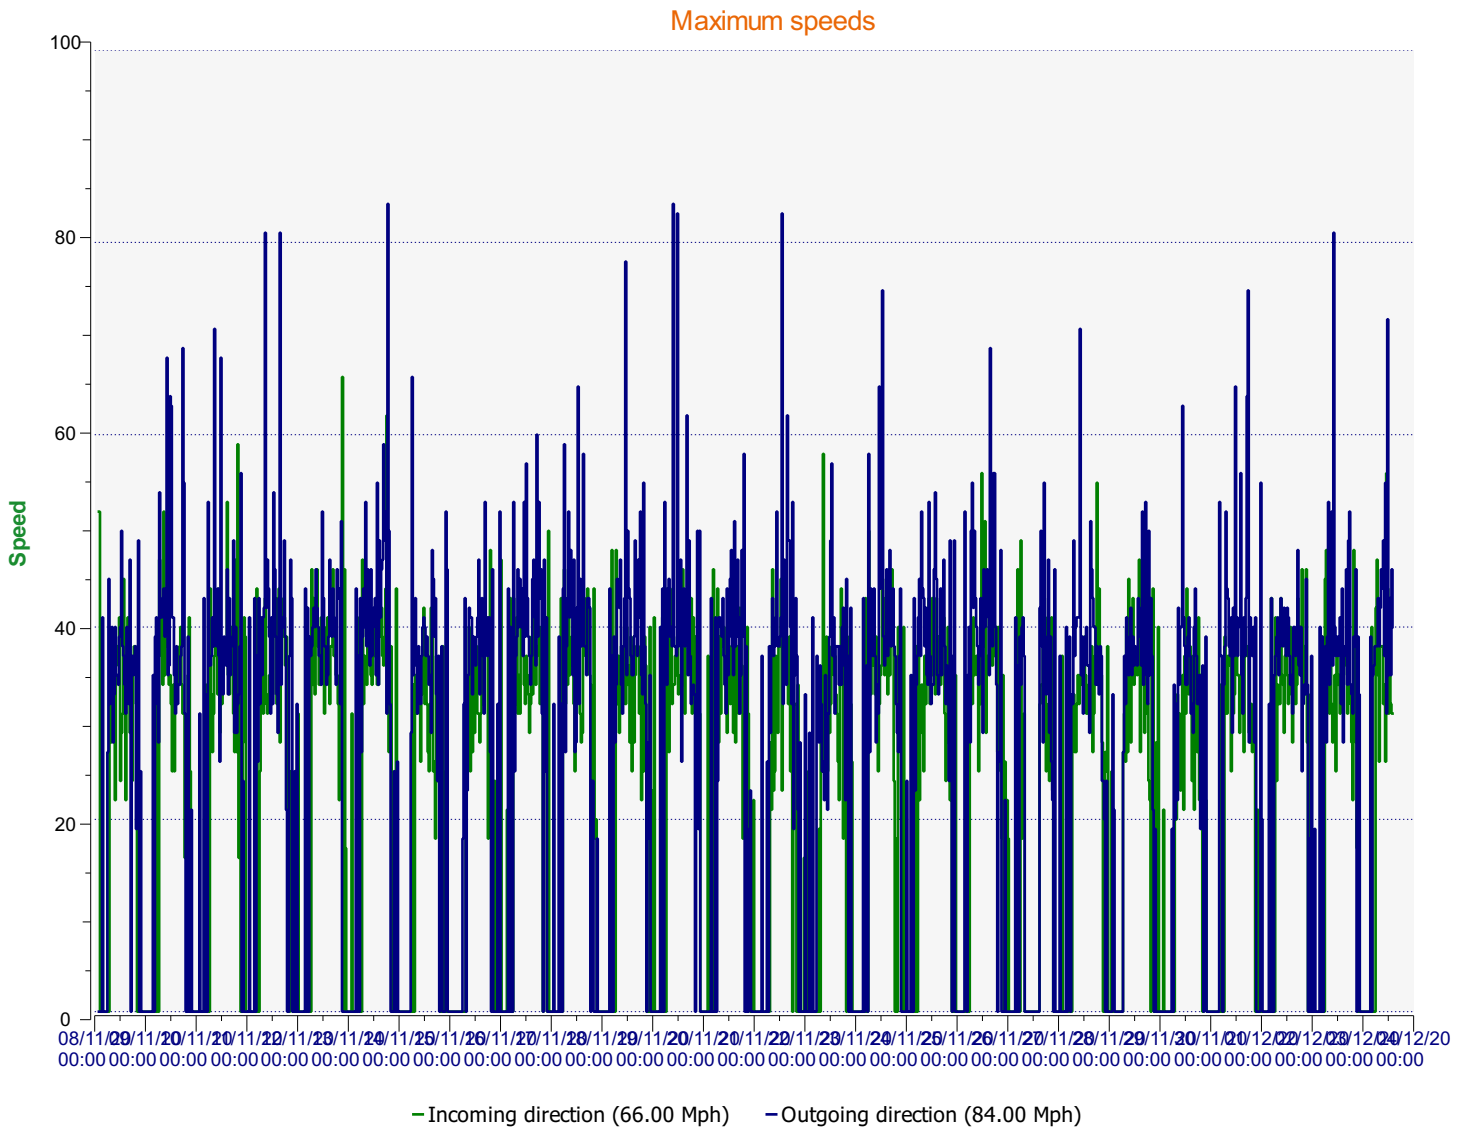

Start date: Sunday, November 8, 2020 2:00 AM
End date: Thursday, December 3, 2020 2:30 PM

Location: Area 3, Tottens Farm

Comments: 20 mph, Inbound, SID Activated