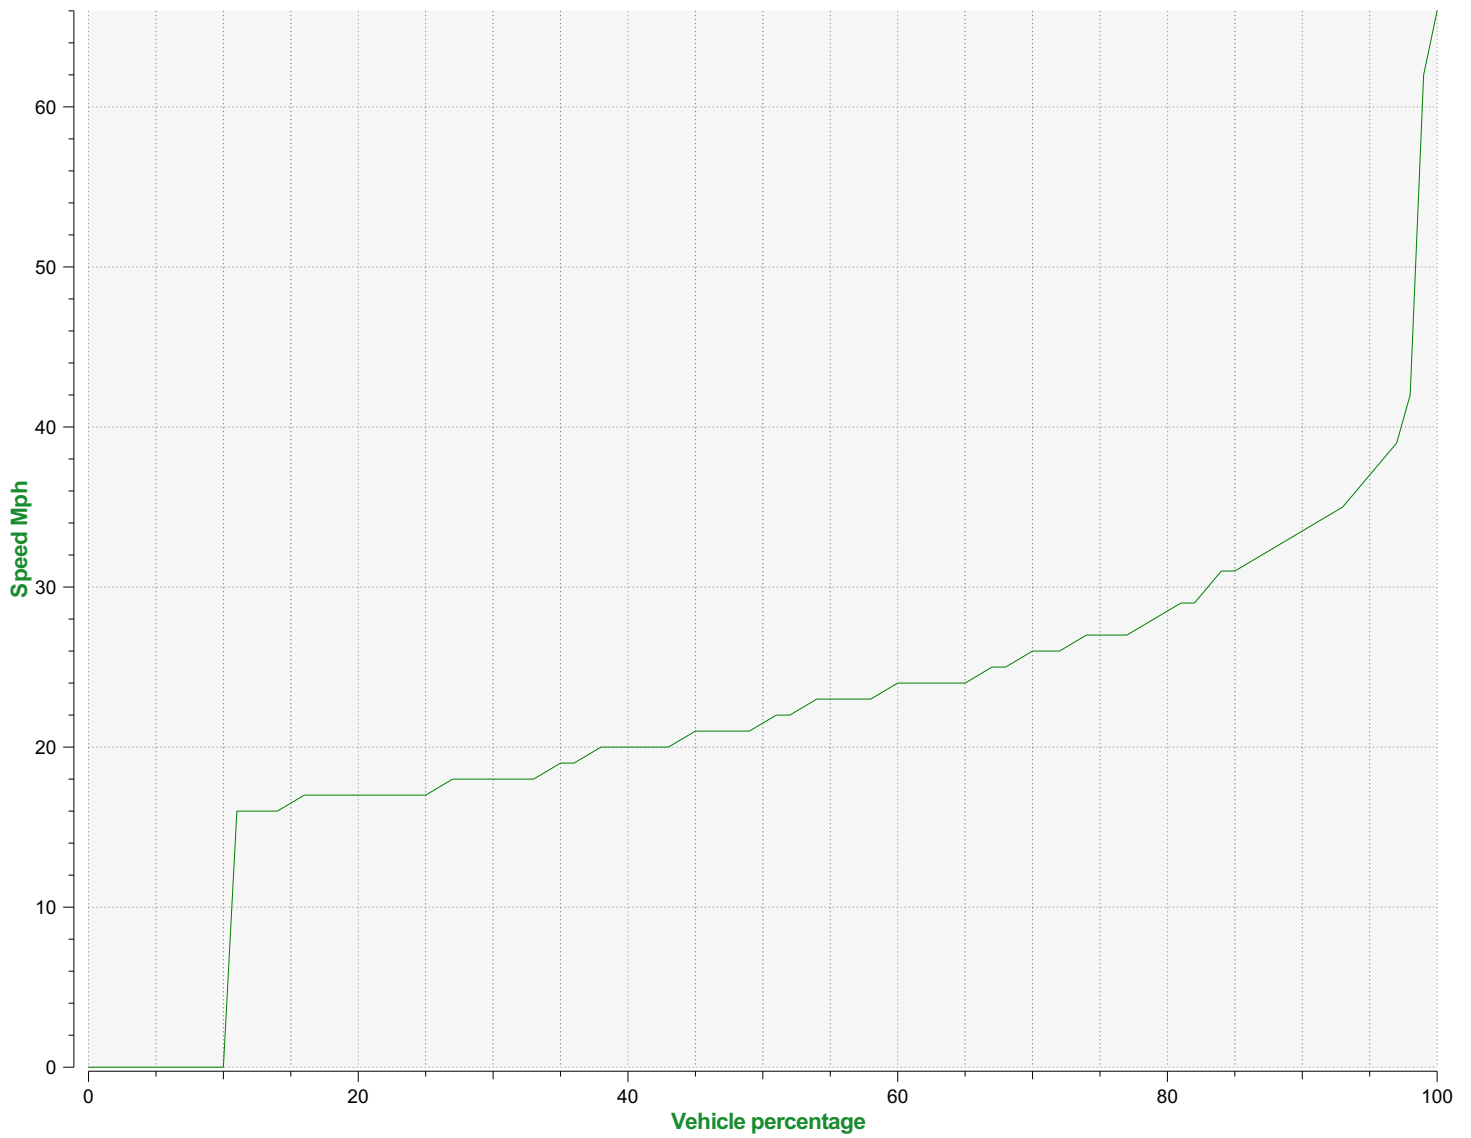

Location: Area 3, Tottens Farm

Comments: 20 mph, Inbound, SID Activated

Outgoing vehicles

| | |
|---|-------------------------------------|
|  | 15 - 20 Mph : 1,154 - (13.87 %) |
|  | 21 - 26 Mph : 2,792 - (33.57 %) |
|  | 27 - 32 Mph : 2,444 - (29.38 %) |
|  | 33 - 40 Mph : 1,525 - (18.33 %) |
|  | 41 - 50 Mph (et +) : 403 - (4.84 %) |

Start date: Sunday, November 8, 2020 2:00 AM
End date: Thursday, December 3, 2020 2:30 PM

Location: Area 3, Tottens Farm

Comments: 20 mph, Inbound, SID Activated

Speed percentiles (incoming)

V30: 18.00Mph **V50:** 21.00Mph **V85:** 31.00Mph

Start date: Sunday, November 8, 2020 2:00 AM
End date: Thursday, December 3, 2020 2:30 PM

Location: Area 3, Tottens Farm

Comments: 20 mph, Inbound, SID Activated

Speed percentile(outgoing)

V30: 23.00Mph **V50:** 26.00Mph **V85:** 34.00Mph