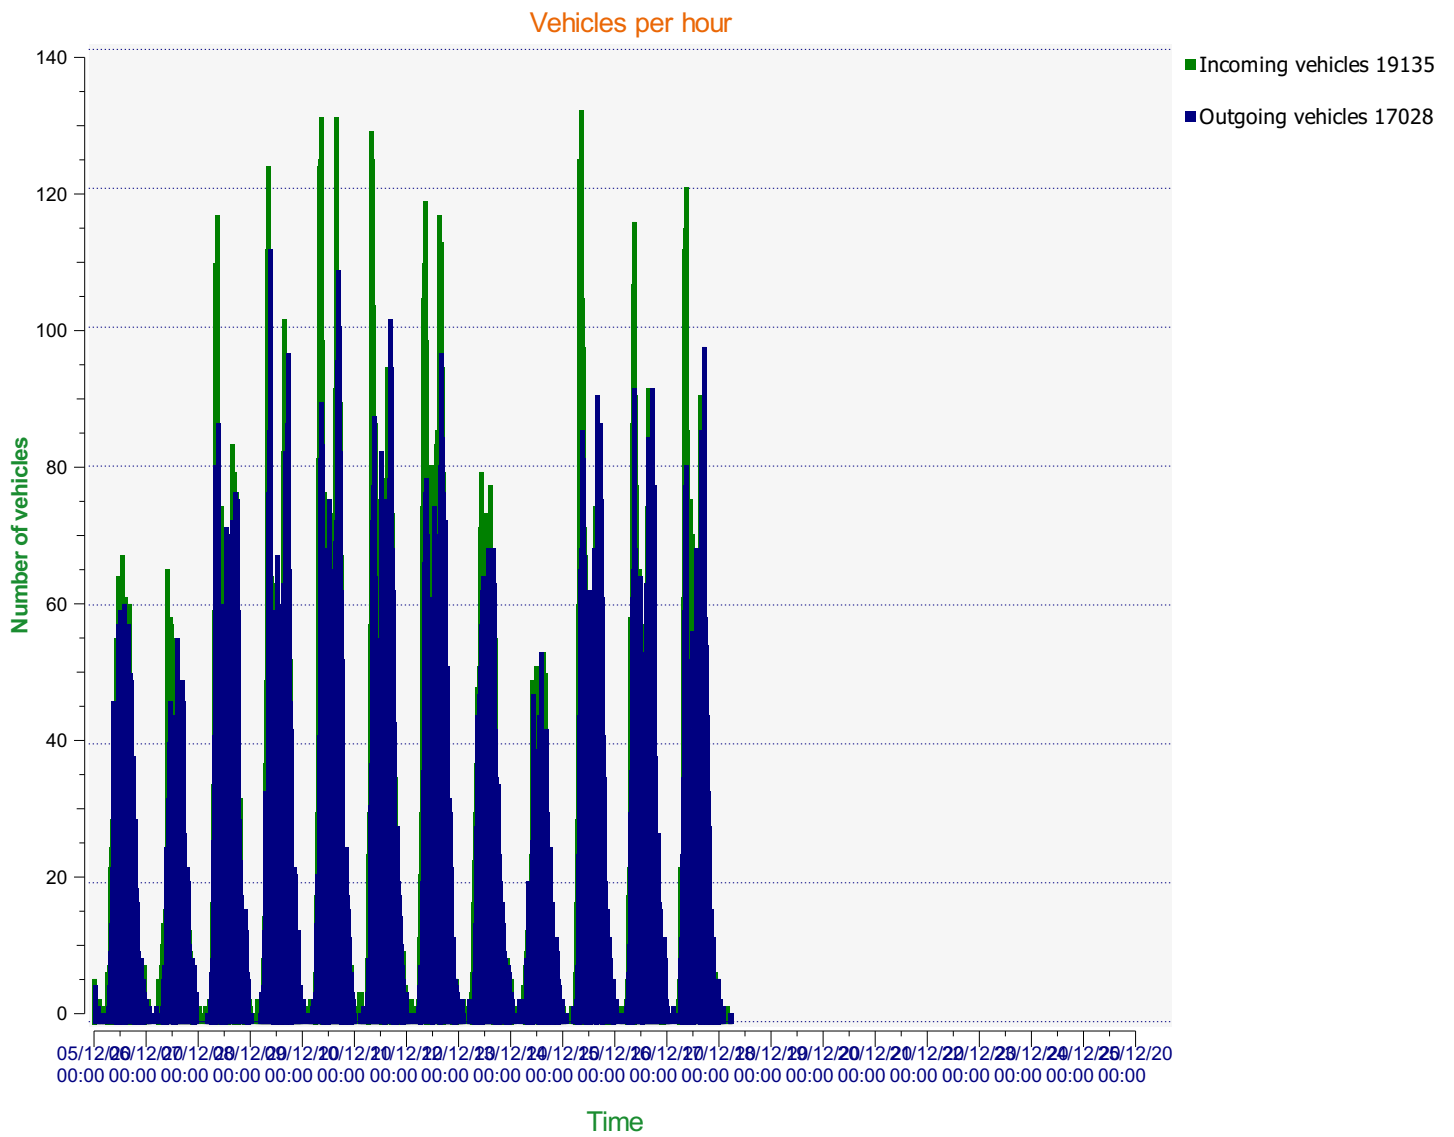

Location: Area 4, Stratford Tony Road

Comments: 40 mph, Inbound, SID Activated

Start date: Saturday, December 5, 2020 12:00 AM
End date: Thursday, December 24, 2020 12:00 PM

Location: Area 4, Stratford Tony Road

Start date: Saturday, December 5, 2020 12:00 AM
End date: Thursday, December 24, 2020 12:00 PM

Location: Area 4, Stratford Tony Road

Comments: 40 mph, Inbound, SID Activated

Speed percentiles (incoming)

V30: 29.00Mph **V50:** 32.00Mph **V85:** 37.00Mph

Start date: Saturday, December 5, 2020 12:00 AM
End date: Thursday, December 24, 2020 12:00 PM

Location: Area 4, Stratford Tony Road

Comments: 40 mph, Inbound, SID Activated

Speed percentile(outgoing)

V30: 32.00Mph **V50:** 34.00Mph **V85:** 40.00Mph

Start date: Saturday, December 5, 2020 12:00 AM
End date: Thursday, December 24, 2020 12:00 PM

Location: Area 4, Stratford Tony Road

Comments: 40 mph, Inbound, SID Activated