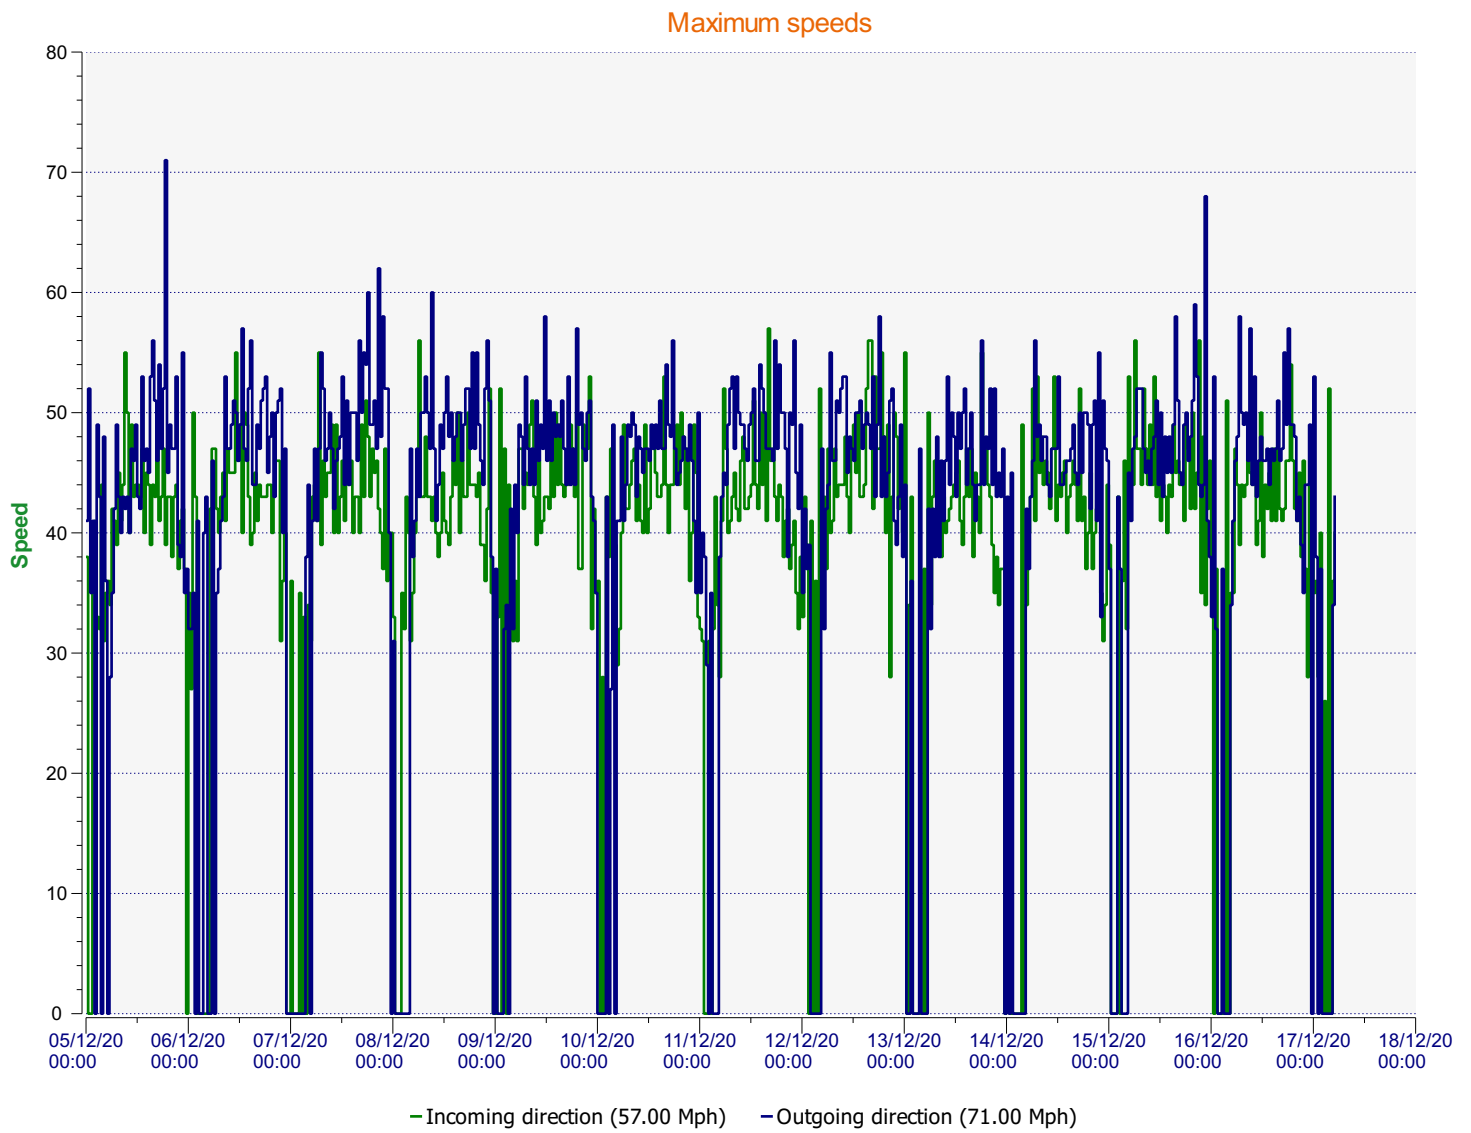

Start date: Saturday, December 5, 2020 12:00 AM
End date: Thursday, December 24, 2020 12:00 PM

Location: Area 4, Stratford Tony Road

Comments: 40 mph, Inbound, SID Activated