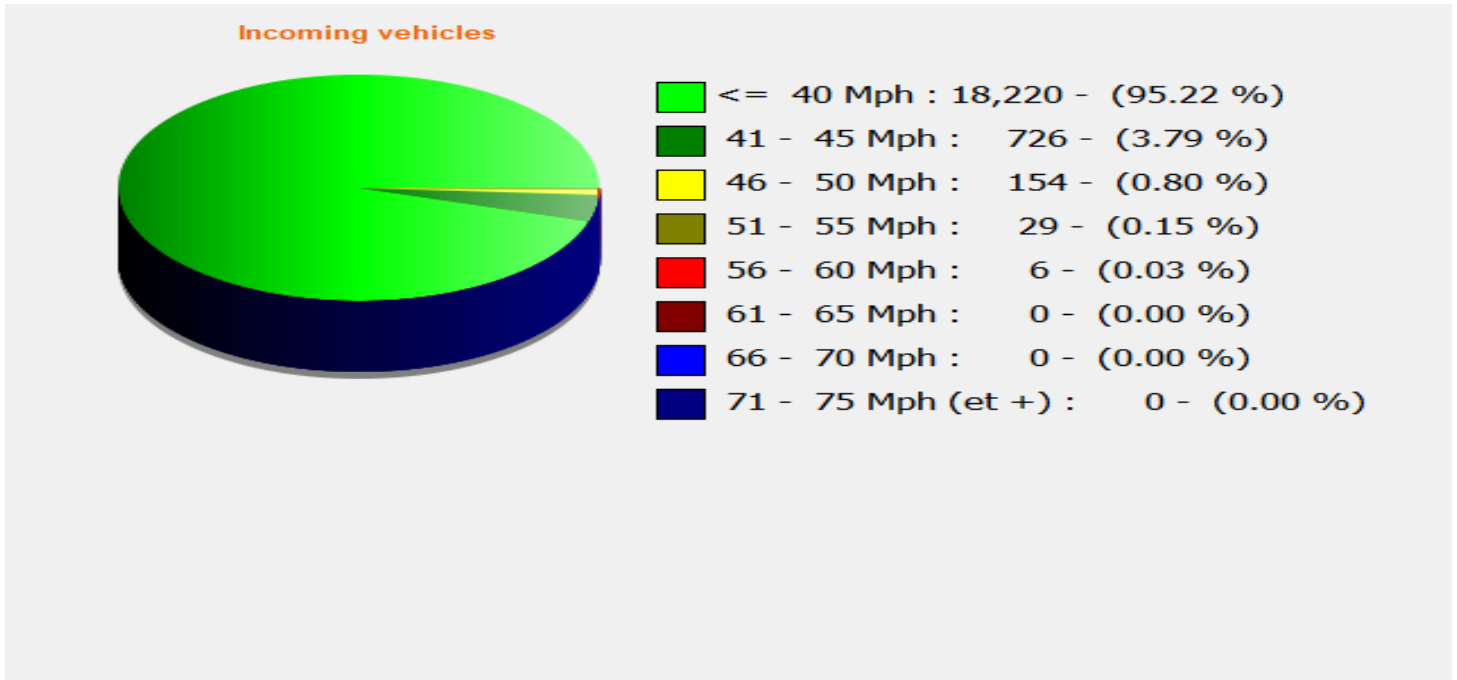

Location: Area 4, Stratford Tony Road

Comments: 40 mph, Inbound, SID Activated

Start date: Saturday, December 5, 2020 12:00 AM
End date: Thursday, December 24, 2020 12:00 PM

Location: Area 4, Stratford Tony Road

Comments: 40 mph, Inbound, SID Activated

Start date: Saturday, December 5, 2020 12:00 AM
End date: Thursday, December 24, 2020 12:00 PM

Location: Area 4, Stratford Tony Road

Comments: 40 mph, Inbound, SID Activated

Start date: Saturday, December 5, 2020 12:00 AM
End date: Thursday, December 24, 2020 12:00 PM

Location: Area 4, Stratford Tony Road

Comments: 40 mph, Inbound, SID Activated

Speed percentiles (incoming)

V30: 29.00Mph **V50:** 32.00Mph **V85:** 37.00Mph