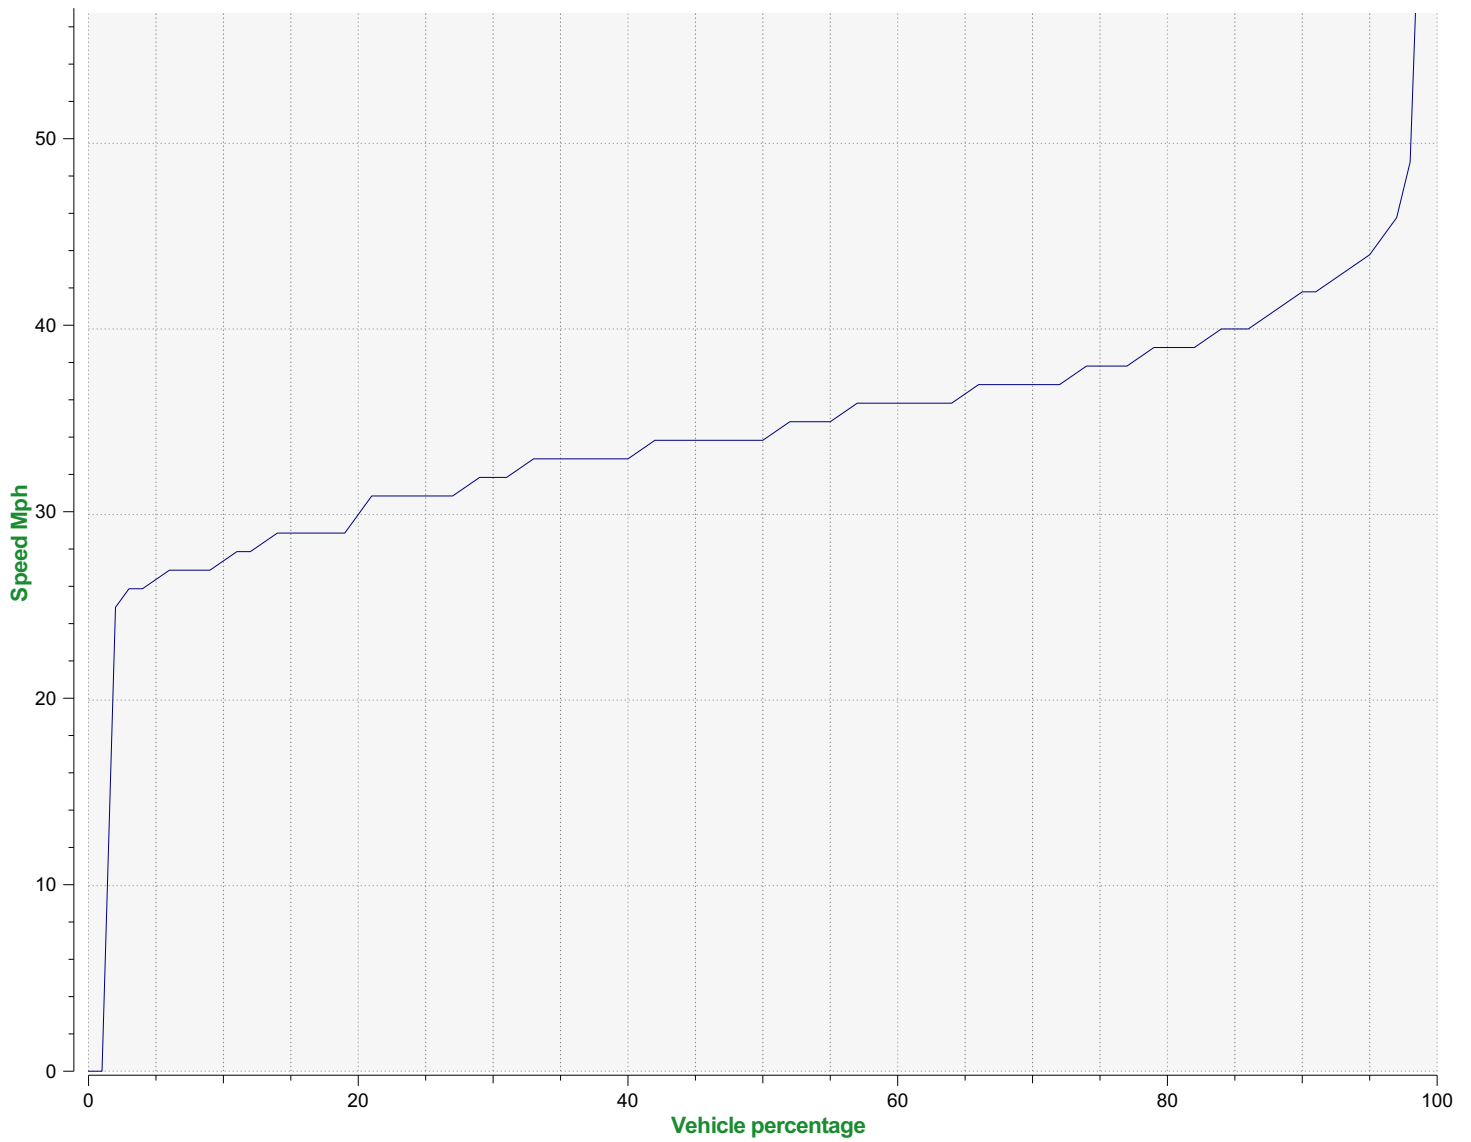

Start date: Saturday, December 5, 2020 12:00 AM
End date: Thursday, December 24, 2020 12:00 PM

Location: Area 4, Stratford Tony Road

Comments: 40 mph, Inbound, SID Activated

Speed percentiles (incoming)

V30: 29.00Mph **V50:** 32.00Mph **V85:** 37.00Mph

Start date: Saturday, December 5, 2020 12:00 AM
End date: Thursday, December 24, 2020 12:00 PM

Location: Area 4, Stratford Tony Road

Comments: 40 mph, Inbound, SID Activated

Speed percentile(outgoing)

V30: 32.00Mph **V50:** 34.00Mph **V85:** 40.00Mph

Start date: Saturday, December 5, 2020 12:00 AM
End date: Thursday, December 24, 2020 12:00 PM

Location: Area 4, Stratford Tony Road

Comments: 40 mph, Inbound, SID Activated