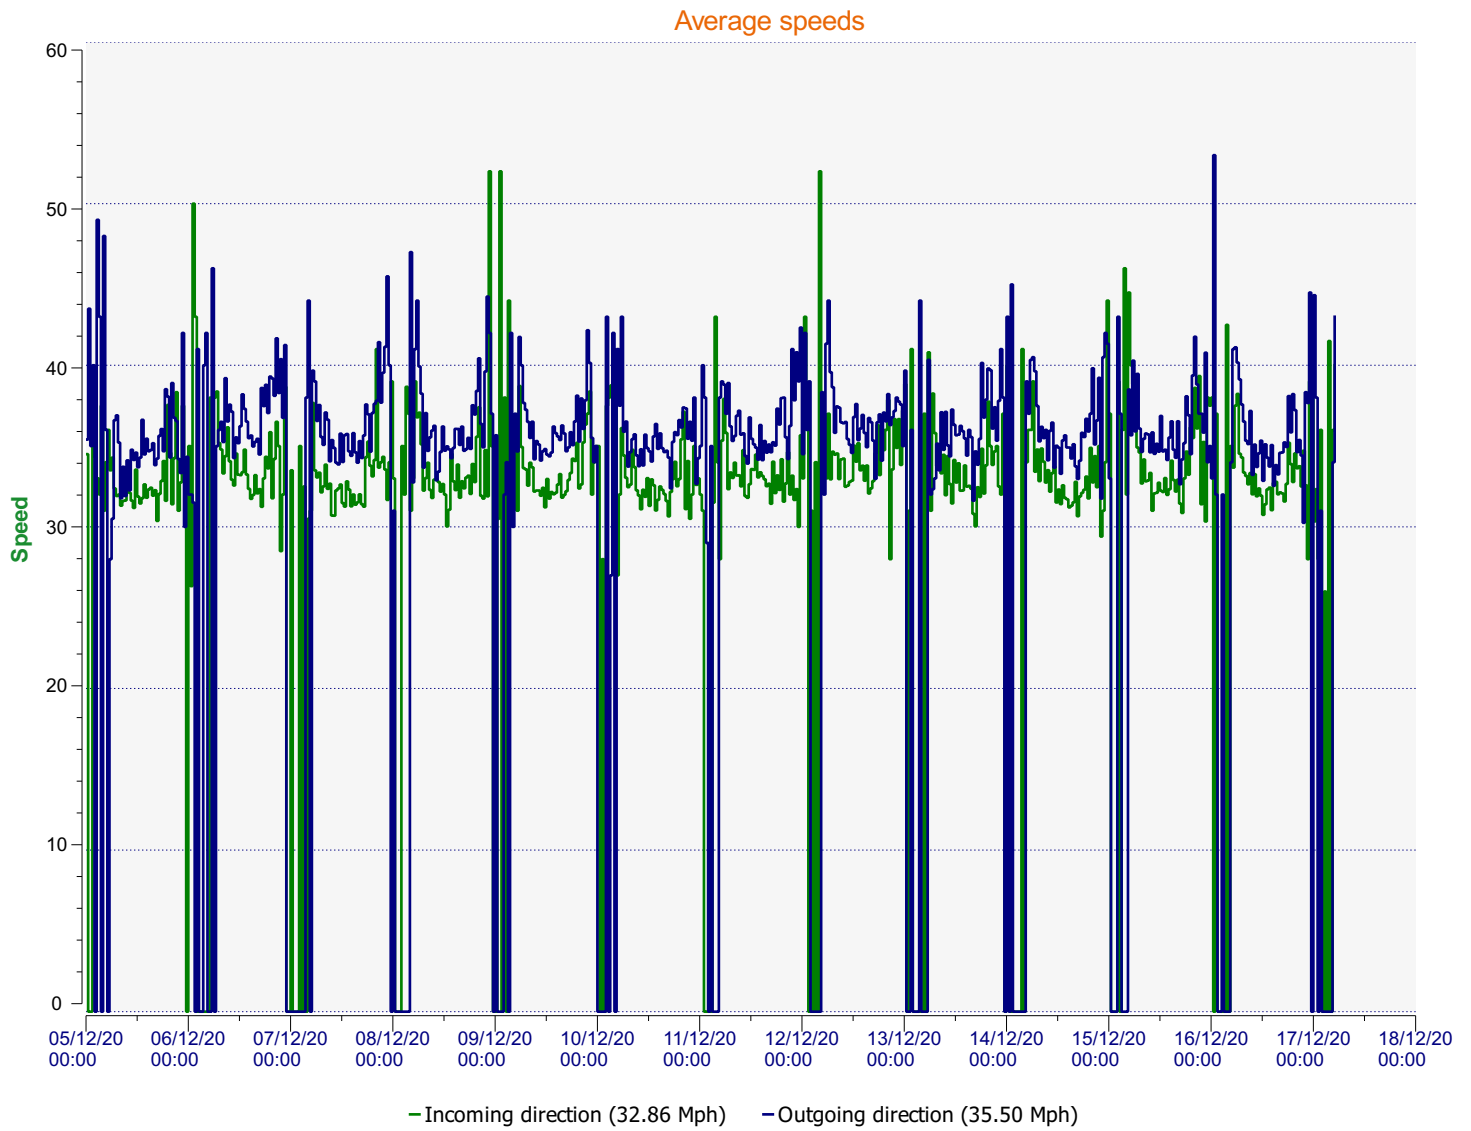

Start date: Saturday, December 5, 2020 12:00 AM
End date: Thursday, December 24, 2020 12:00 PM

Location: Area 4, Stratford Tony Road

Comments: 40 mph, Inbound, SID Activated