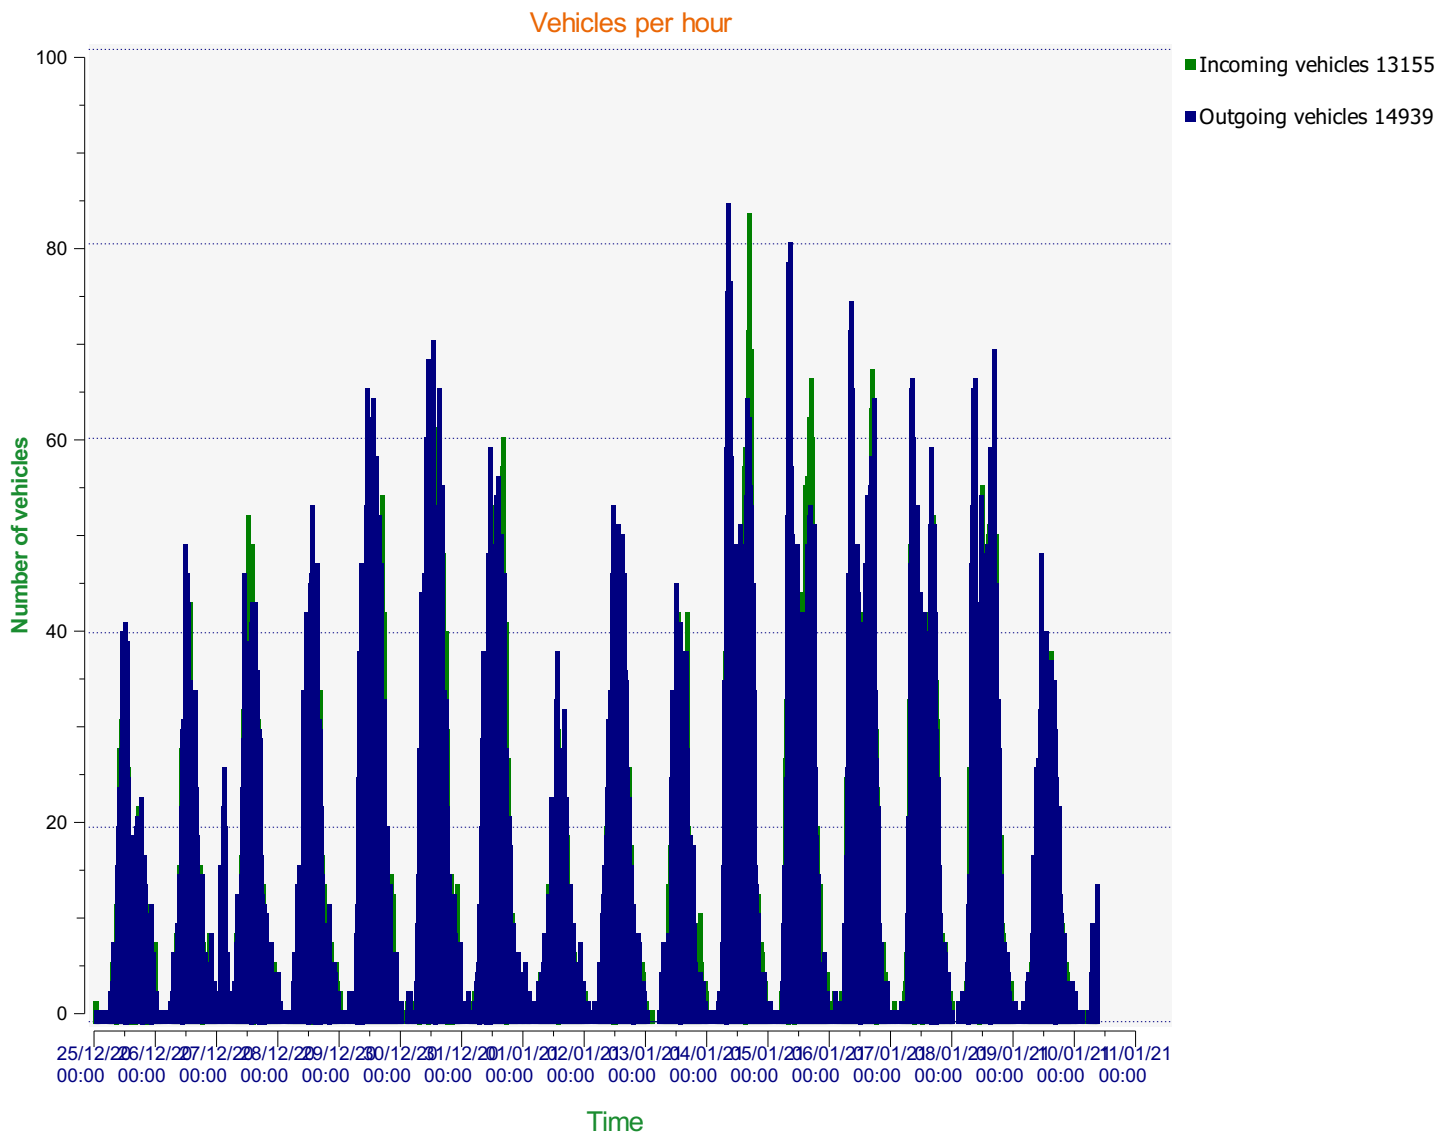

Location: Area 4, Stratford Tony Road

Comments: 40 mph, Outbound, SID Activated

Start date: Friday, December 25, 2020 12:00 AM
End date: Sunday, January 10, 2021 9:00 AM

Location: Area 4, Stratford Tony Road

Start date: Friday, December 25, 2020 12:00 AM
End date: Sunday, January 10, 2021 9:00 AM

Location: Area 4, Stratford Tony Road

Comments: 40 mph, Outbound, SID Activated

Speed percentiles (incoming)

V30: 29.00Mph **V50:** 33.00Mph **V85:** 38.00Mph

Start date: Friday, December 25, 2020 12:00 AM
End date: Sunday, January 10, 2021 9:00 AM

Location: Area 4, Stratford Tony Road

Comments: 40 mph, Outbound, SID Activated

Speed percentile(outgoing)

V30: 32.00Mph **V50:** 34.00Mph **V85:** 40.00Mph

Start date: Friday, December 25, 2020 12:00 AM
End date: Sunday, January 10, 2021 9:00 AM

Location: Area 4, Stratford Tony Road

Comments: 40 mph, Outbound, SID Activated