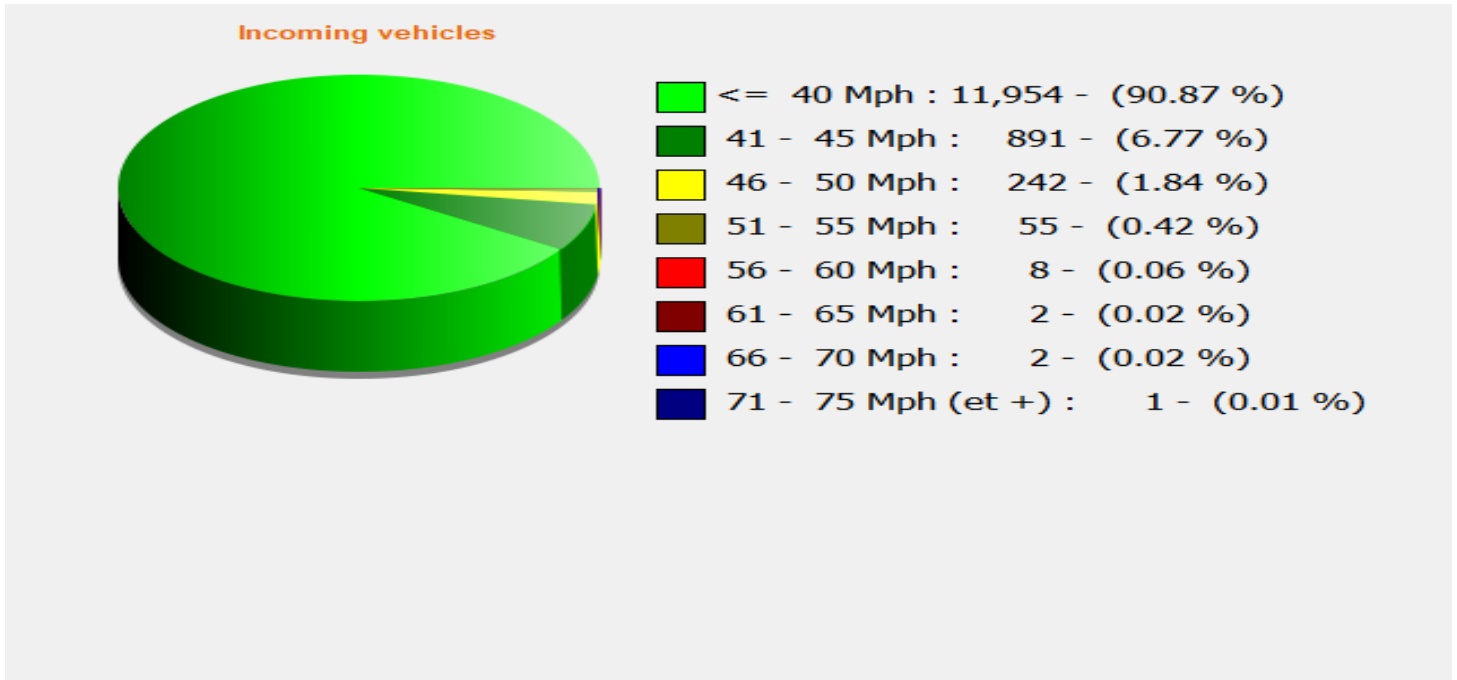

Location: Area 4, Stratford Tony Road

Comments: 40 mph, Outbound, SID Activated

Start date: Friday, December 25, 2020 12:00 AM
End date: Sunday, January 10, 2021 9:00 AM

Location: Area 4, Stratford Tony Road

Comments: 40 mph, Outbound, SID Activated

Start date: Friday, December 25, 2020 12:00 AM
End date: Sunday, January 10, 2021 9:00 AM

Location: Area 4, Stratford Tony Road

Comments: 40 mph, Outbound, SID Activated

Start date: Friday, December 25, 2020 12:00 AM
End date: Sunday, January 10, 2021 9:00 AM

Location: Area 4, Stratford Tony Road

Comments: 40 mph, Outbound, SID Activated

Speed percentiles (incoming)

V30: 29.00Mph **V50:** 33.00Mph **V85:** 38.00Mph