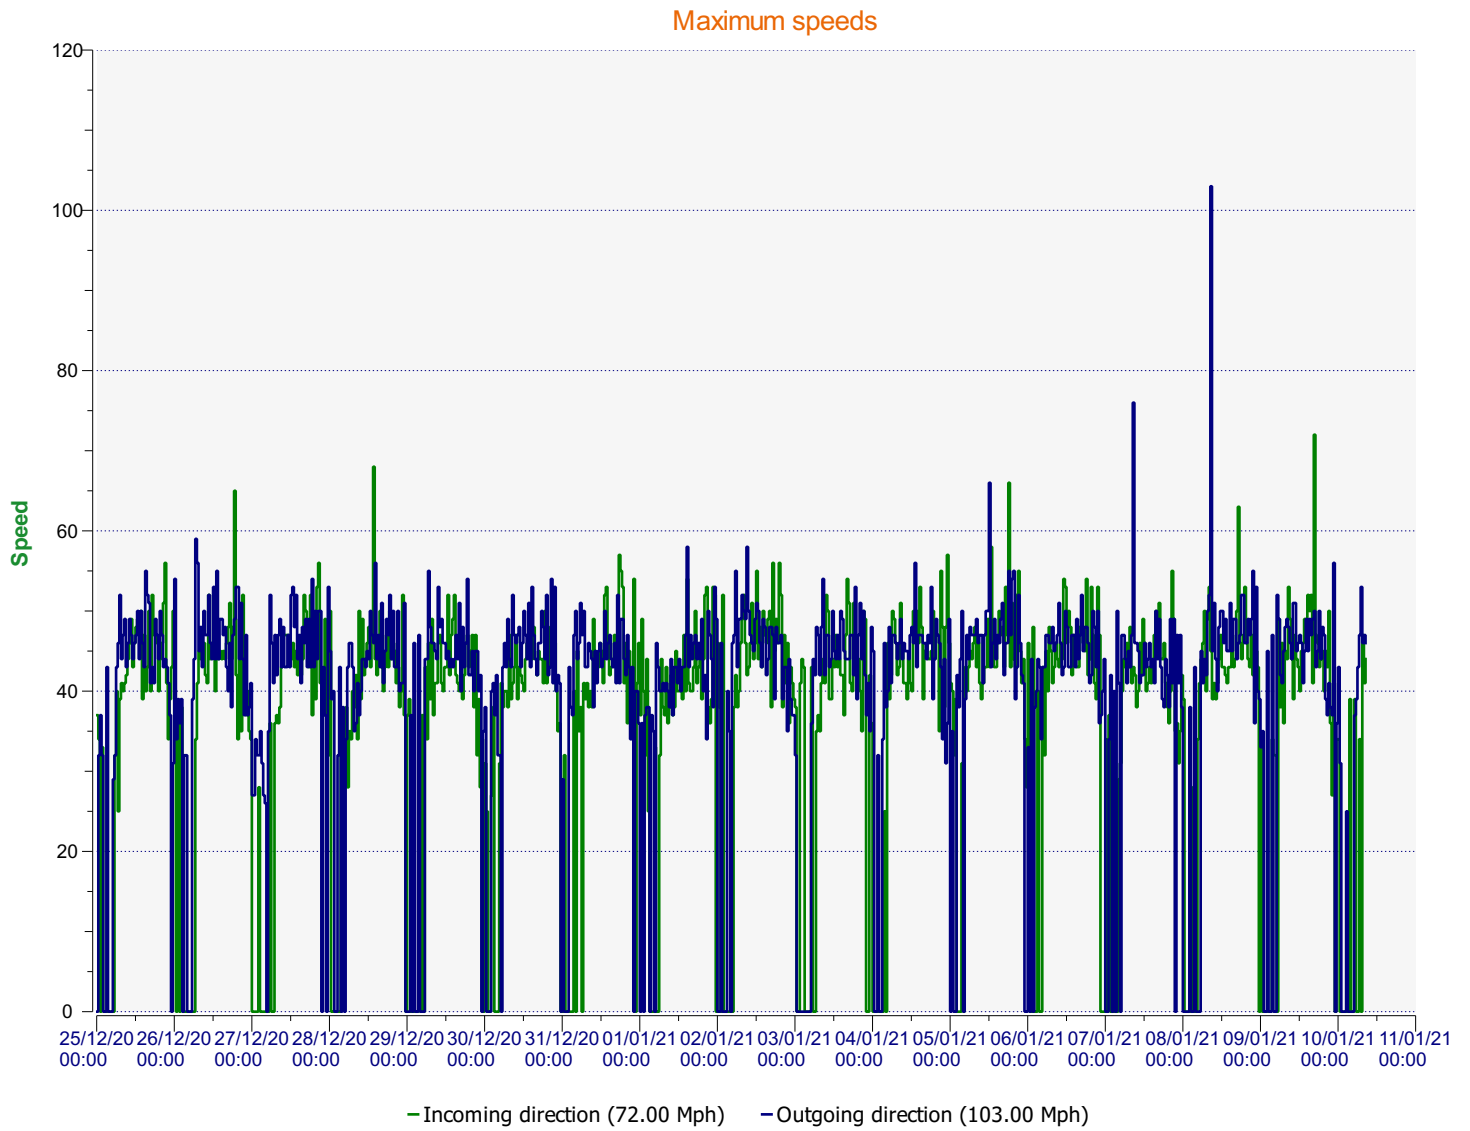

Start date: Friday, December 25, 2020 12:00 AM
End date: Sunday, January 10, 2021 9:00 AM

Location: Area 4, Stratford Tony Road

Comments: 40 mph, Outbound, SID Activated