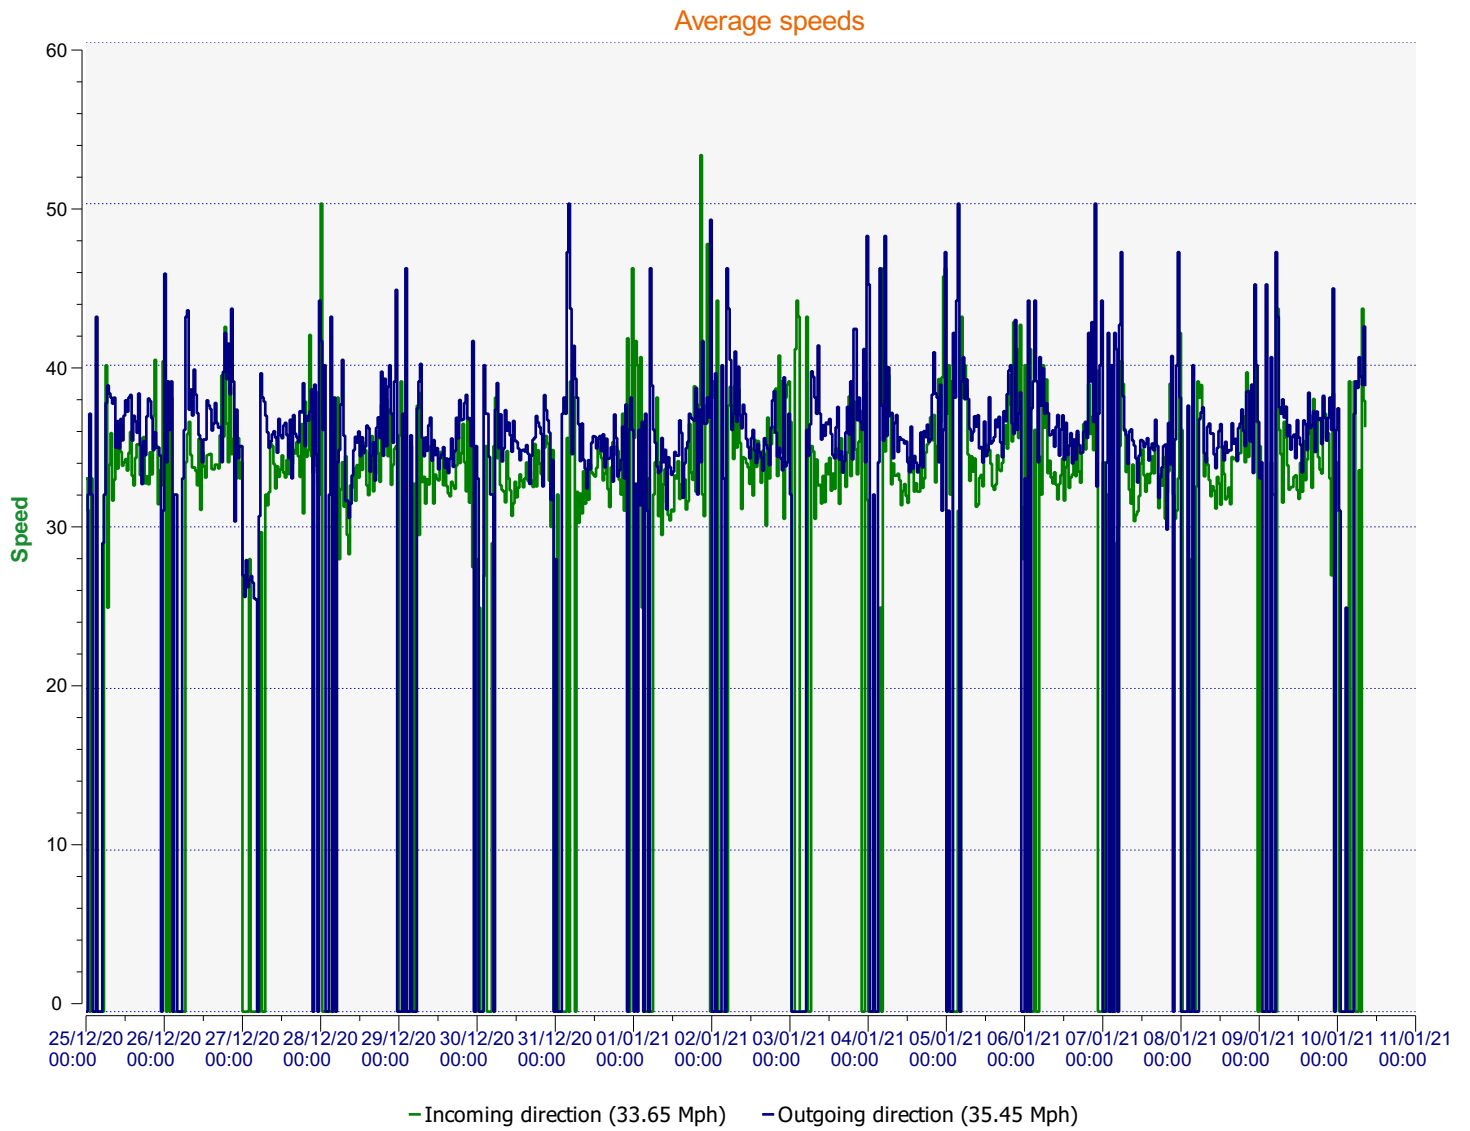

Start date: Friday, December 25, 2020 12:00 AM
End date: Sunday, January 10, 2021 9:00 AM

Location: Area 4, Stratford Tony Road

Comments: 40 mph, Outbound, SID Activated