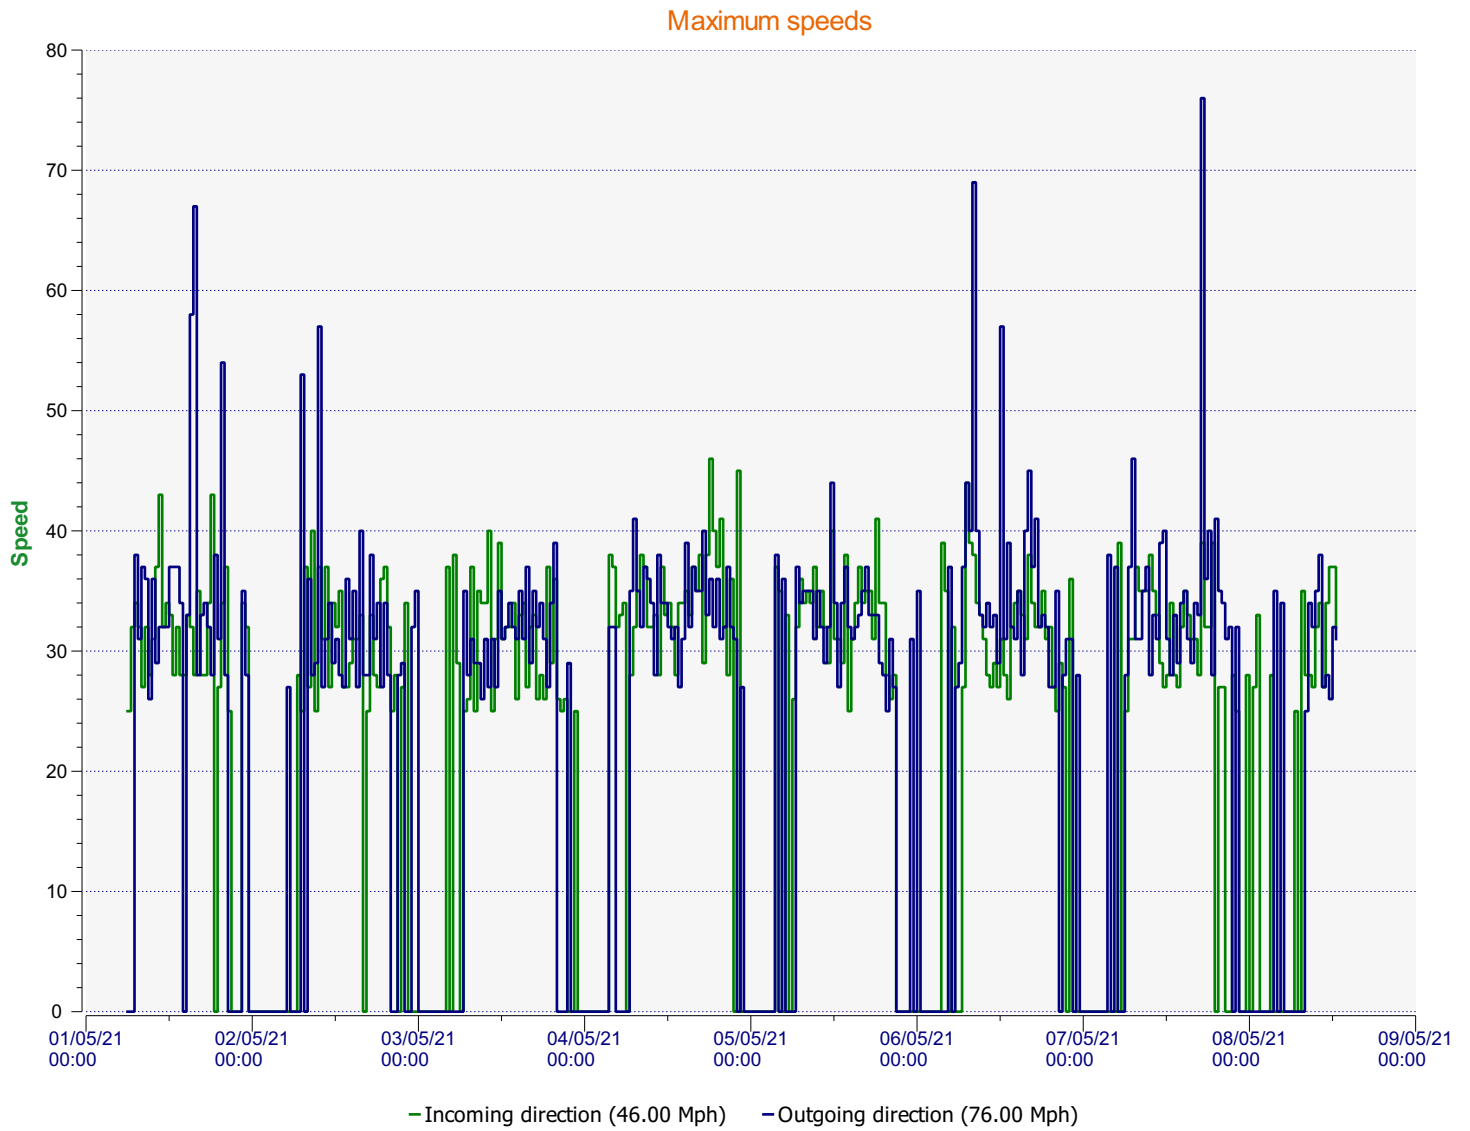

Start date: Saturday, May 1, 2021 6:00 AM
End date: Saturday, May 8, 2021 4:00 PM

Location: Homington Village Primary

Comments: 30 mph zone, Inbound from Coombe Bissett