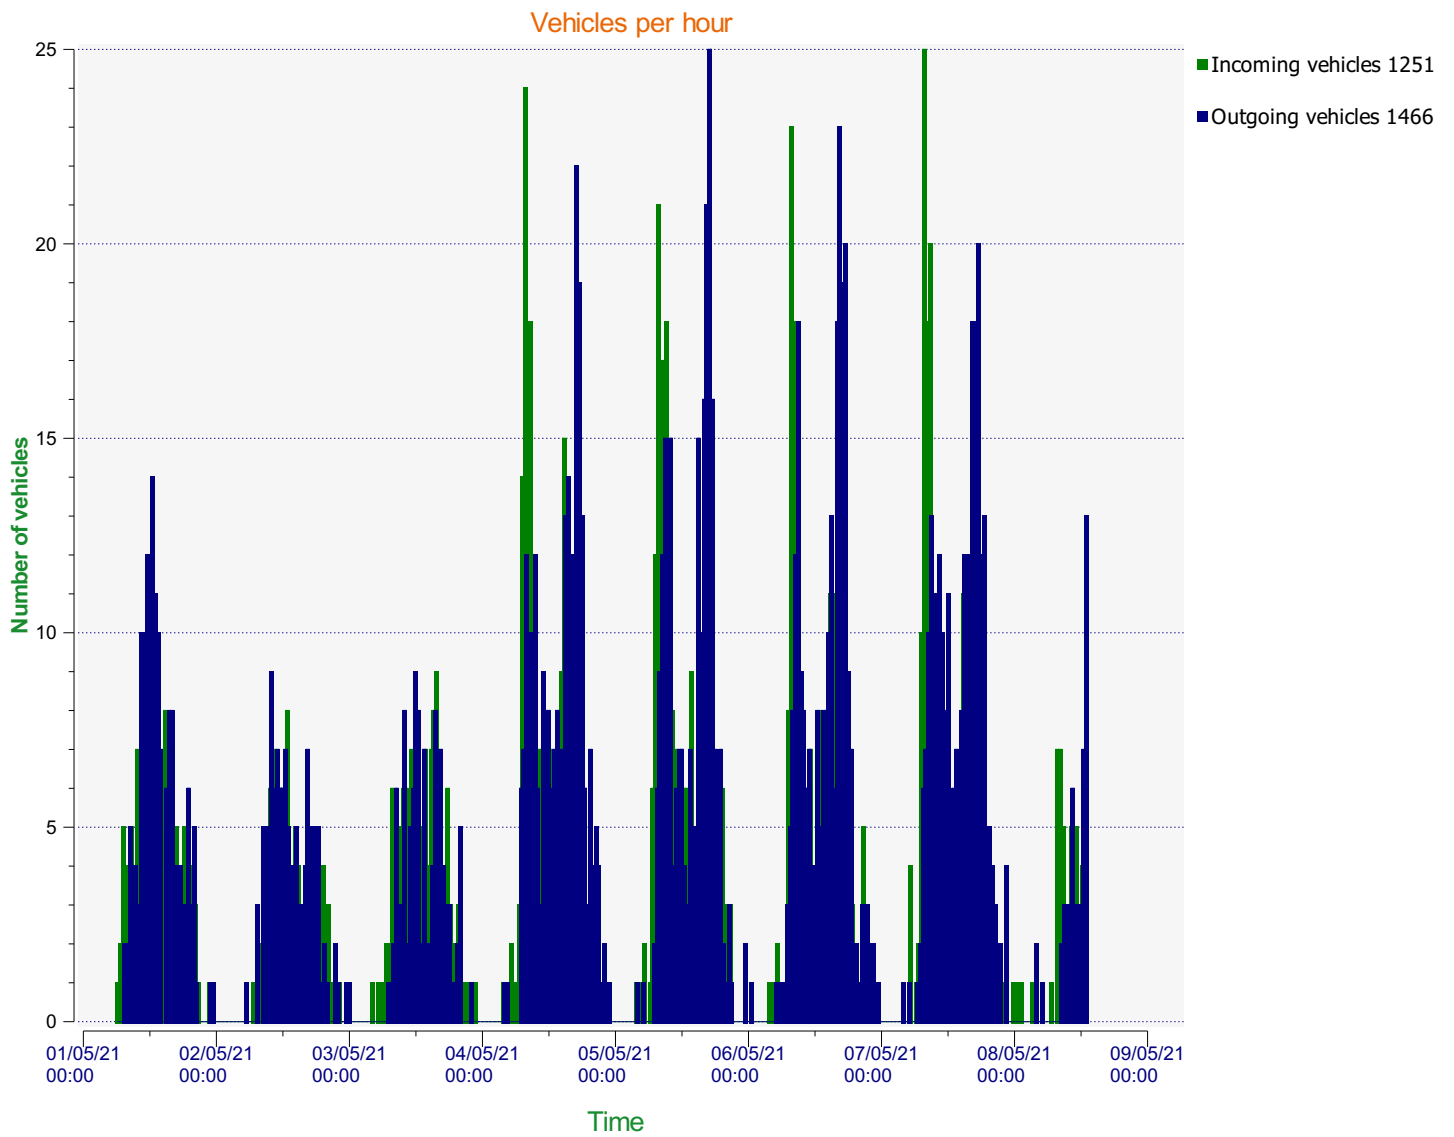

Start date: Saturday, May 1, 2021 6:00 AM
End date: Saturday, May 8, 2021 4:00 PM

Location: Homington Village Primary

Comments: 30 mph zone, Inbound from Coombe Bissett