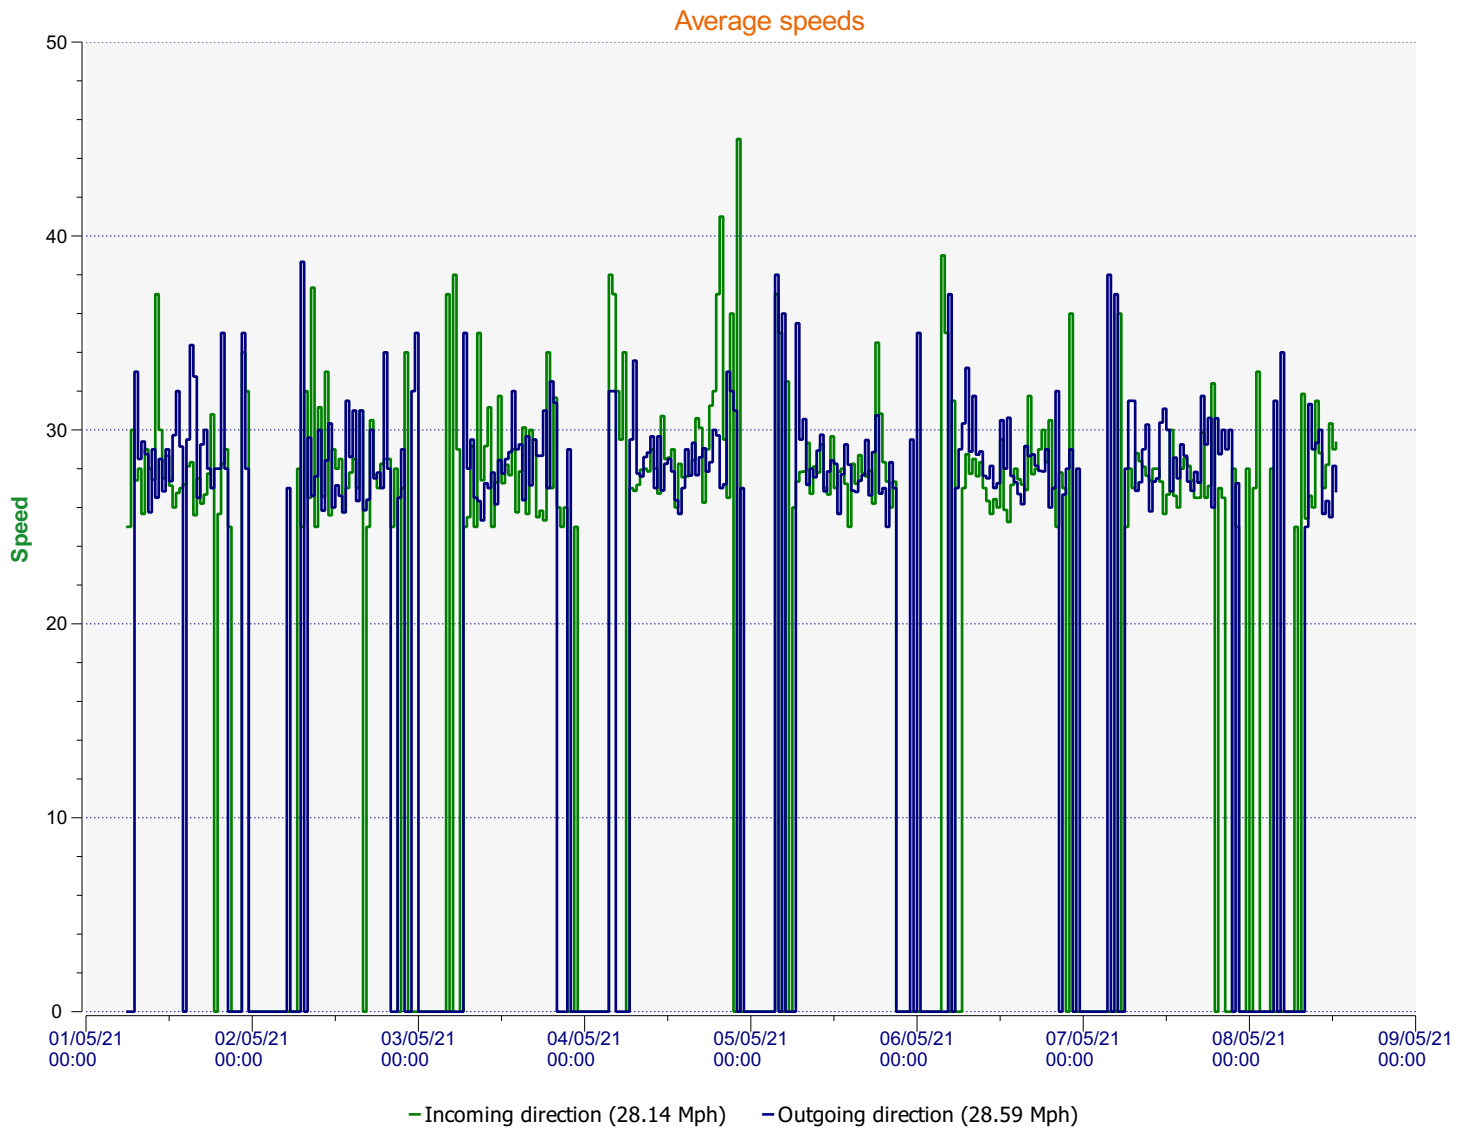

Start date: Saturday, May 1, 2021 6:00 AM
End date: Saturday, May 8, 2021 4:00 PM

Location: Homington Village Primary

Comments: 30 mph zone, Inbound from Coombe Bissett