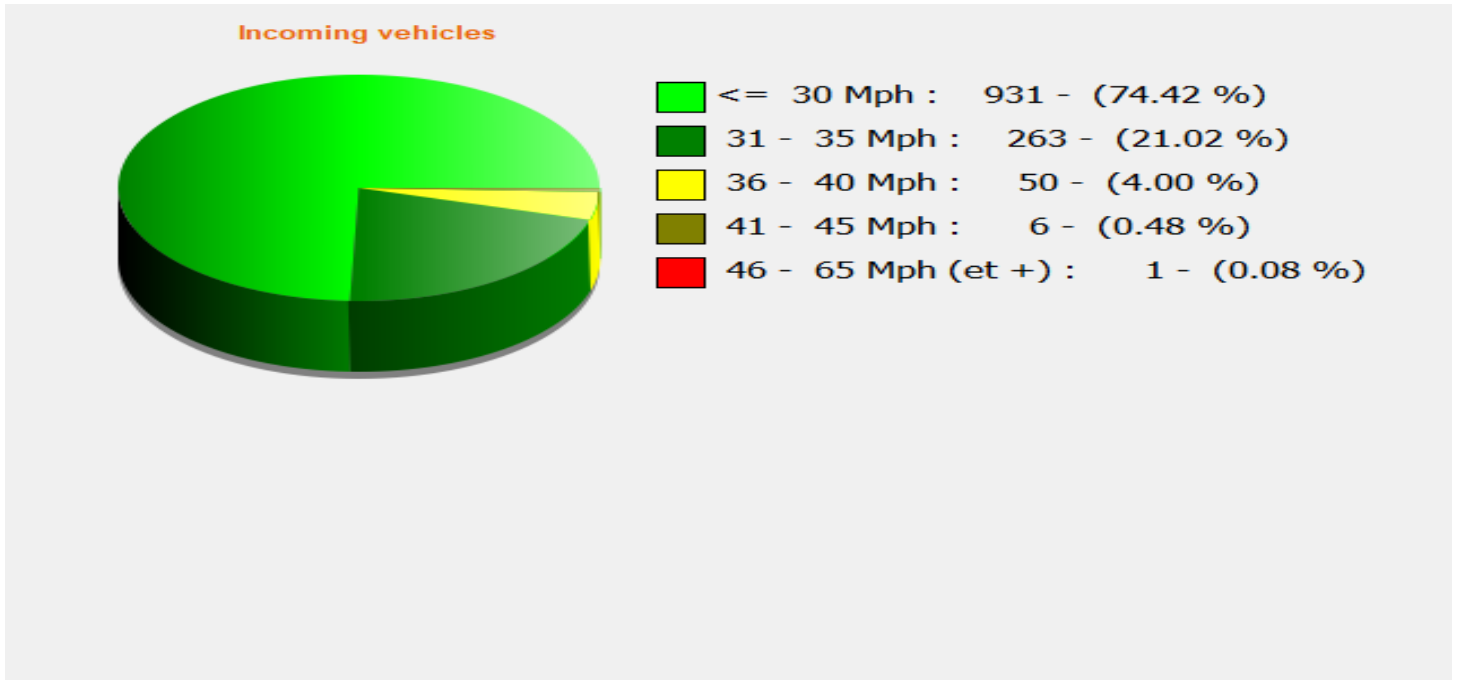

Start date: Saturday, May 1, 2021 6:00 AM
End date: Saturday, May 8, 2021 4:00 PM

Location: Homington Village Primary

Comments: 30 mph zone, Inbound from Coombe Bissett