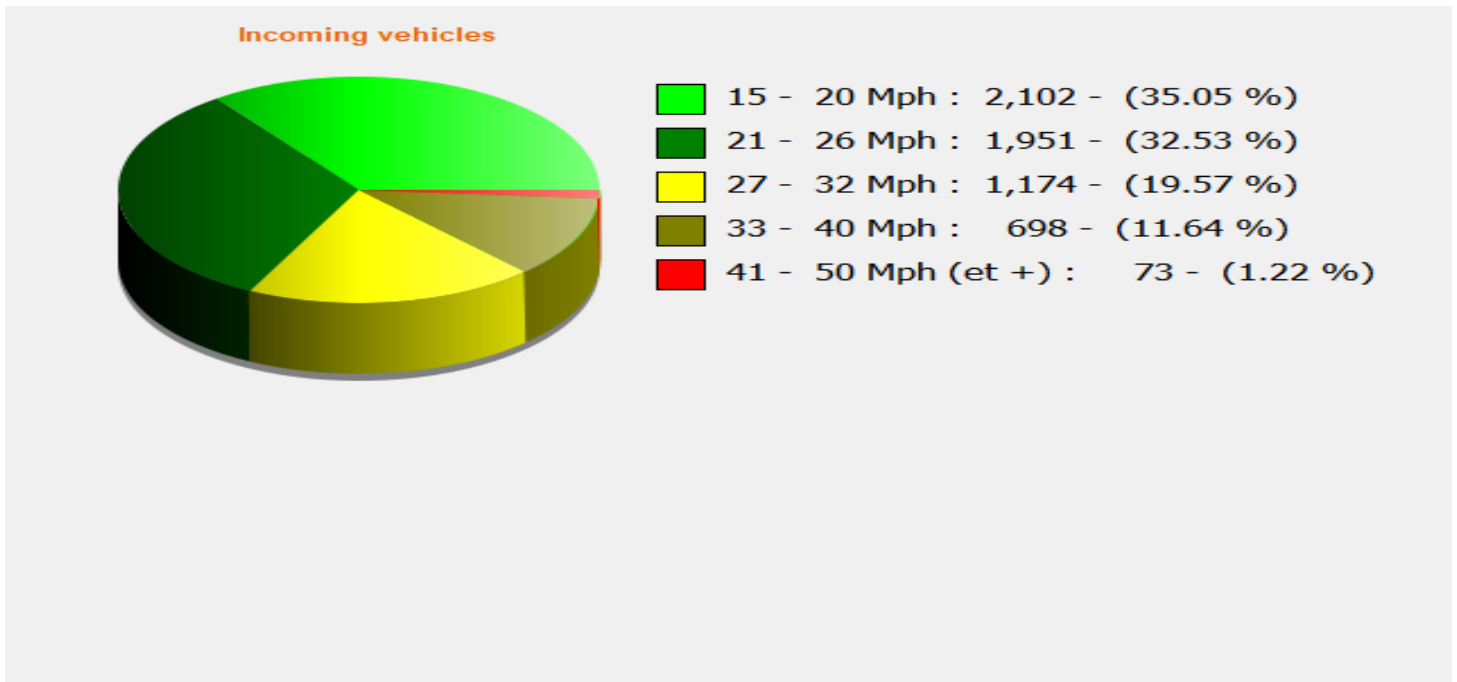

Start date: Sunday, May 16, 2021 12:30 AM
End date: Wednesday, June 2, 2021 4:00 PM

Location: Area 3, Tottens Farm

Comments: 20 mph, Inbound from Homington