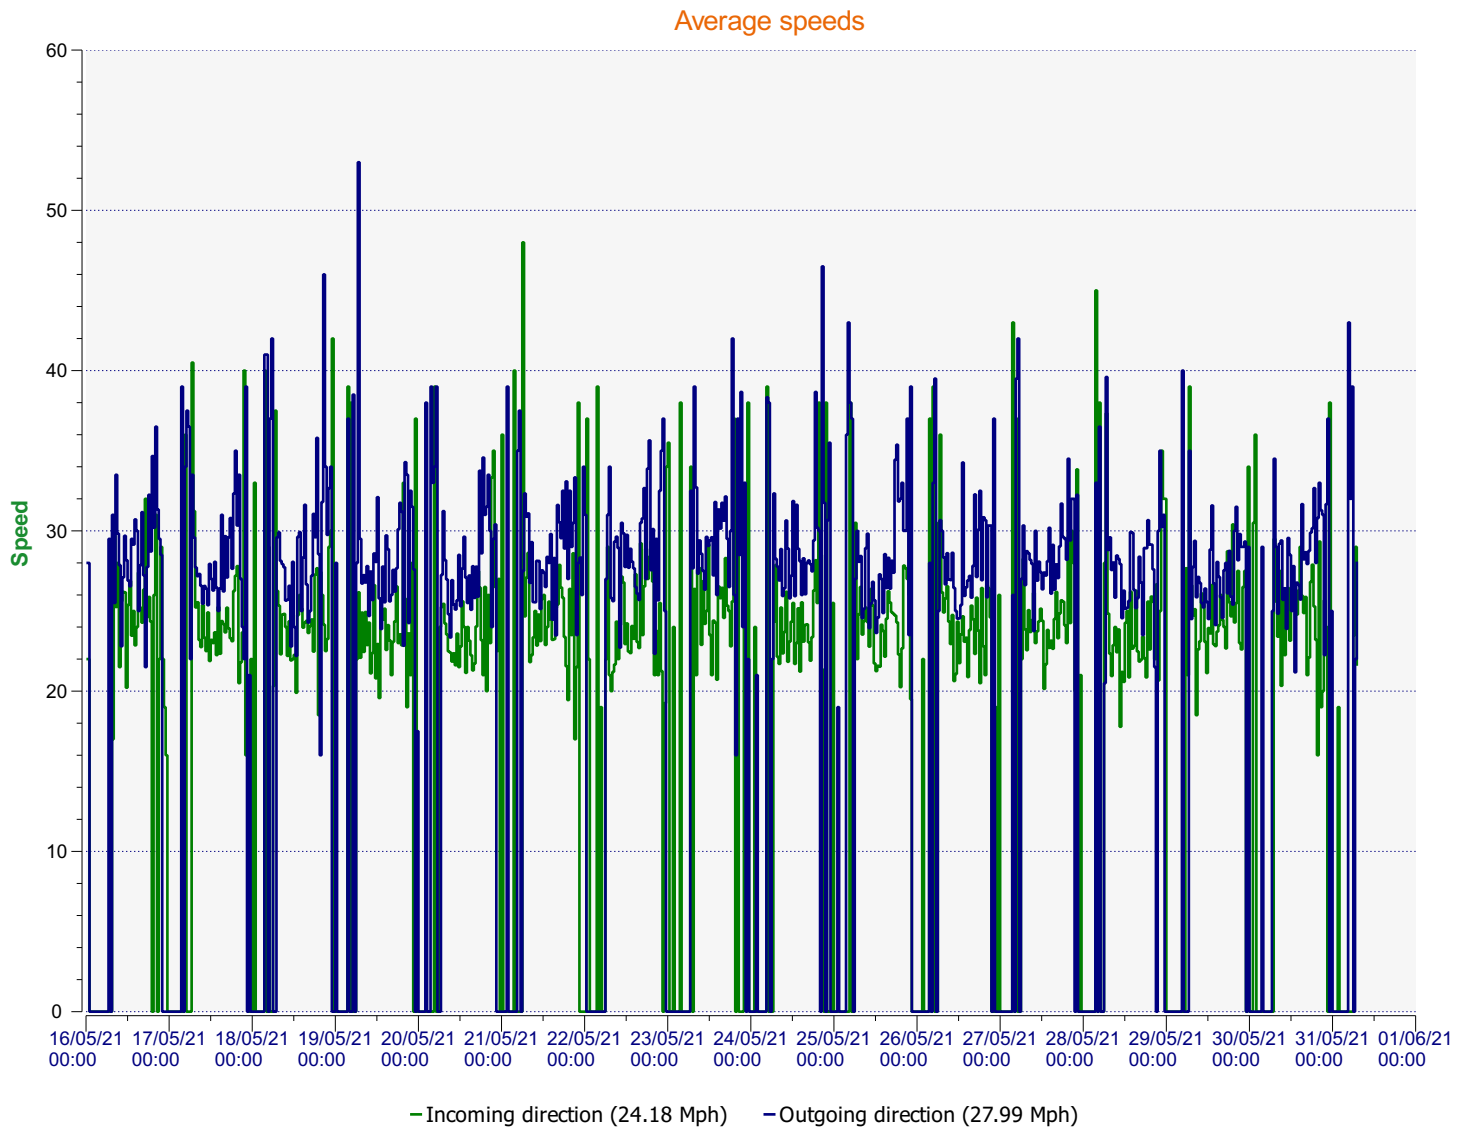

Start date: Sunday, May 16, 2021 12:30 AM
End date: Wednesday, June 2, 2021 4:00 PM

Location: Area 3, Tottens Farm

Comments: 20 mph, Inbound from Homington