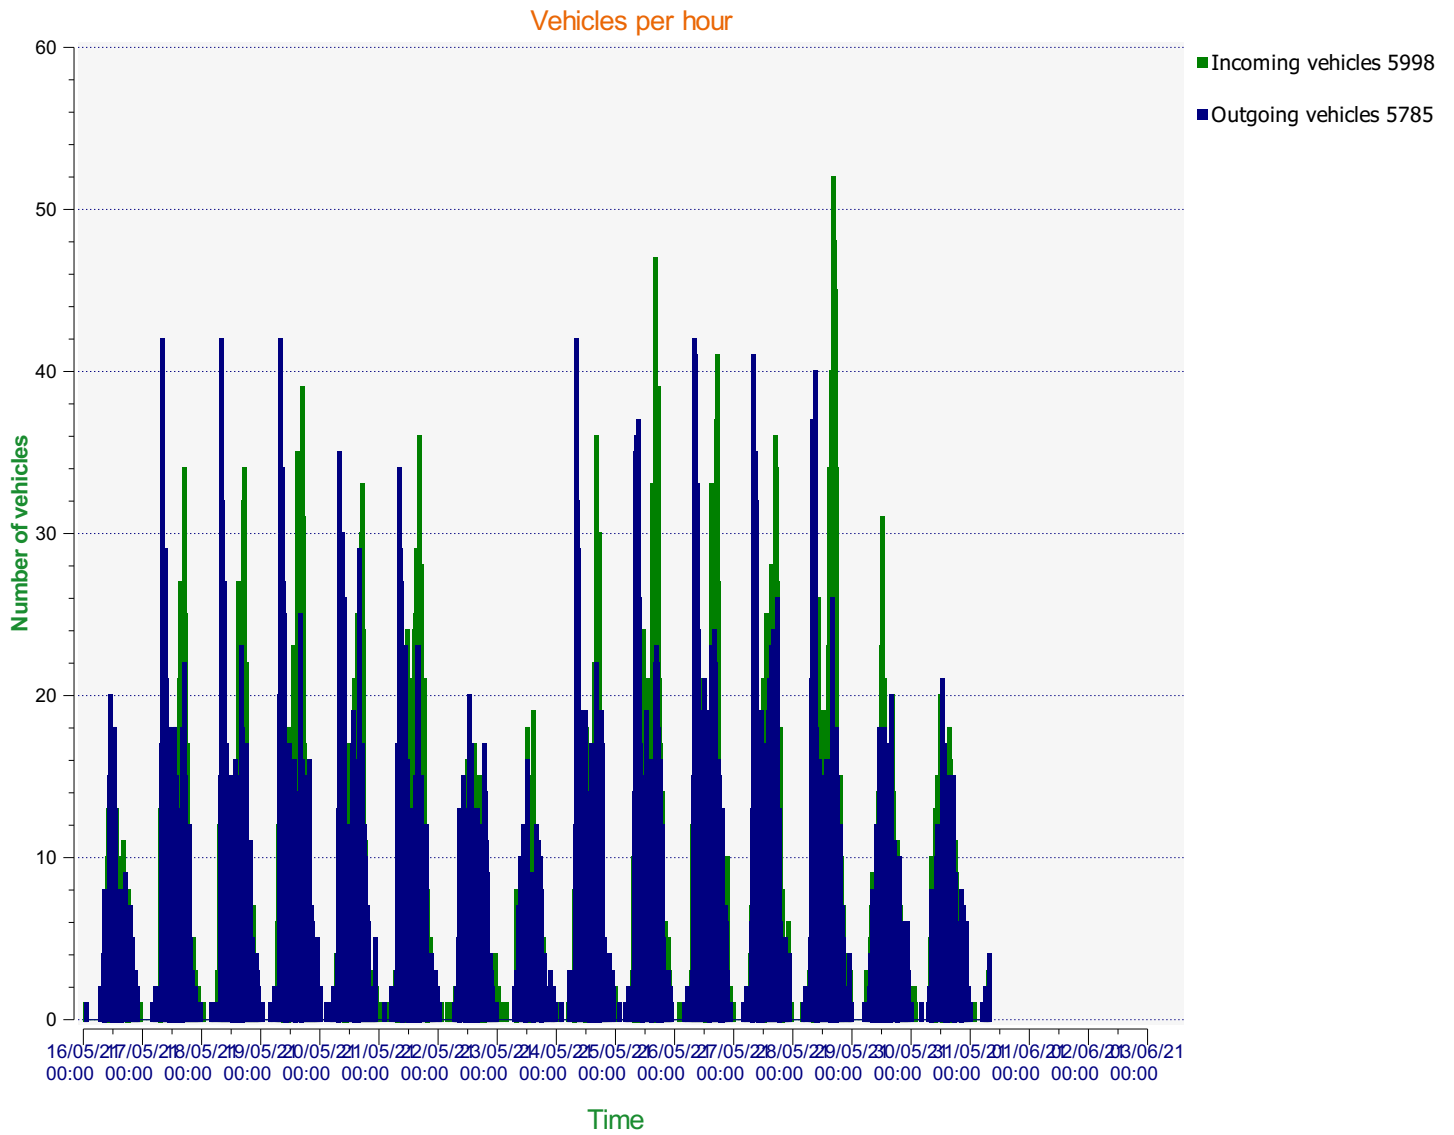

Start date: Sunday, May 16, 2021 12:30 AM
End date: Wednesday, June 2, 2021 4:00 PM

Location: Area 3, Tottens Farm

Comments: 20 mph, Inbound from Homington

Start date: Sunday, May 16, 2021 12:30 AM
End date: Wednesday, June 2, 2021 4:00 PM

Location: Area 3, Tottens Farm

Comments: 20 mph, Inbound from Homington

Start date: Sunday, May 16, 2021 12:30 AM
End date: Wednesday, June 2, 2021 4:00 PM

Location: Area 3, Tottens Farm

Comments: 20 mph, Inbound from Homington

Speed percentiles (incoming)

V30: 18.00Mph **V50:** 22.00Mph **V85:** 31.00Mph

Start date: Sunday, May 16, 2021 12:30 AM
End date: Wednesday, June 2, 2021 4:00 PM

Location: Area 3, Tottens Farm

Comments: 20 mph, Inbound from Homington

Speed percentile(outgoing)

V30: 23.00Mph **V50:** 26.00Mph **V85:** 34.00Mph

Start date: Sunday, May 16, 2021 12:30 AM
End date: Wednesday, June 2, 2021 4:00 PM

Location: Area 3, Tottens Farm

Comments: 20 mph, Inbound from Homington