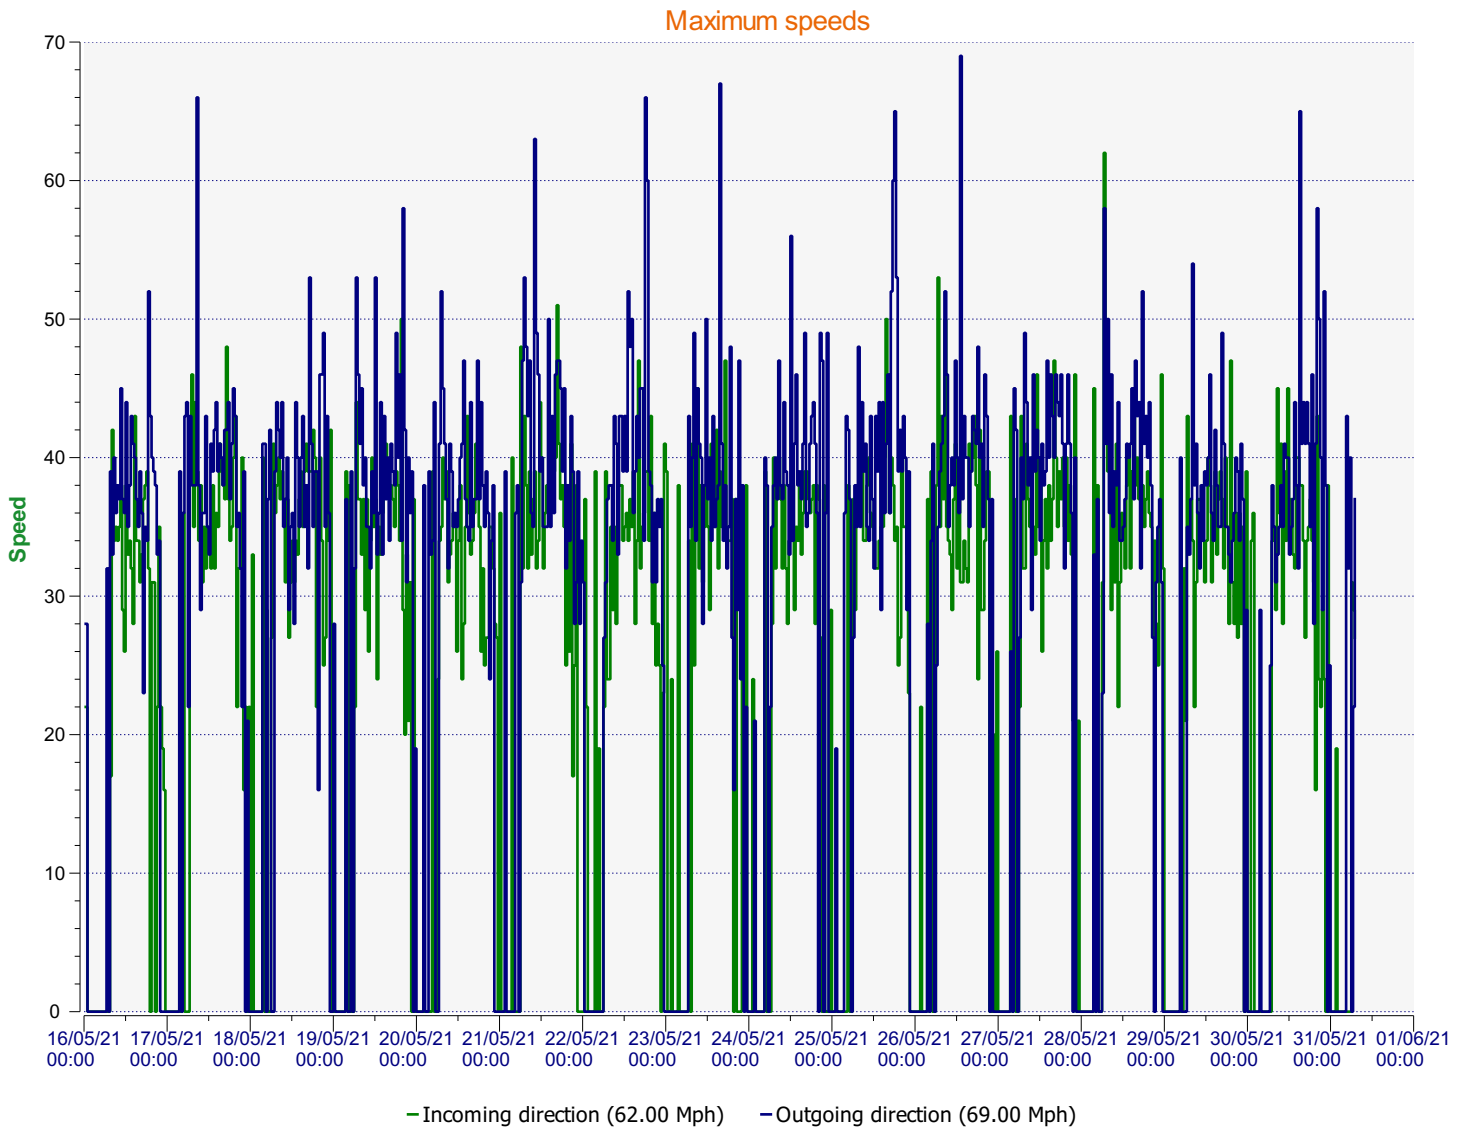

Start date: Sunday, May 16, 2021 12:30 AM
End date: Wednesday, June 2, 2021 4:00 PM

Location: Area 3, Tottens Farm

Comments: 20 mph, Inbound from Homington