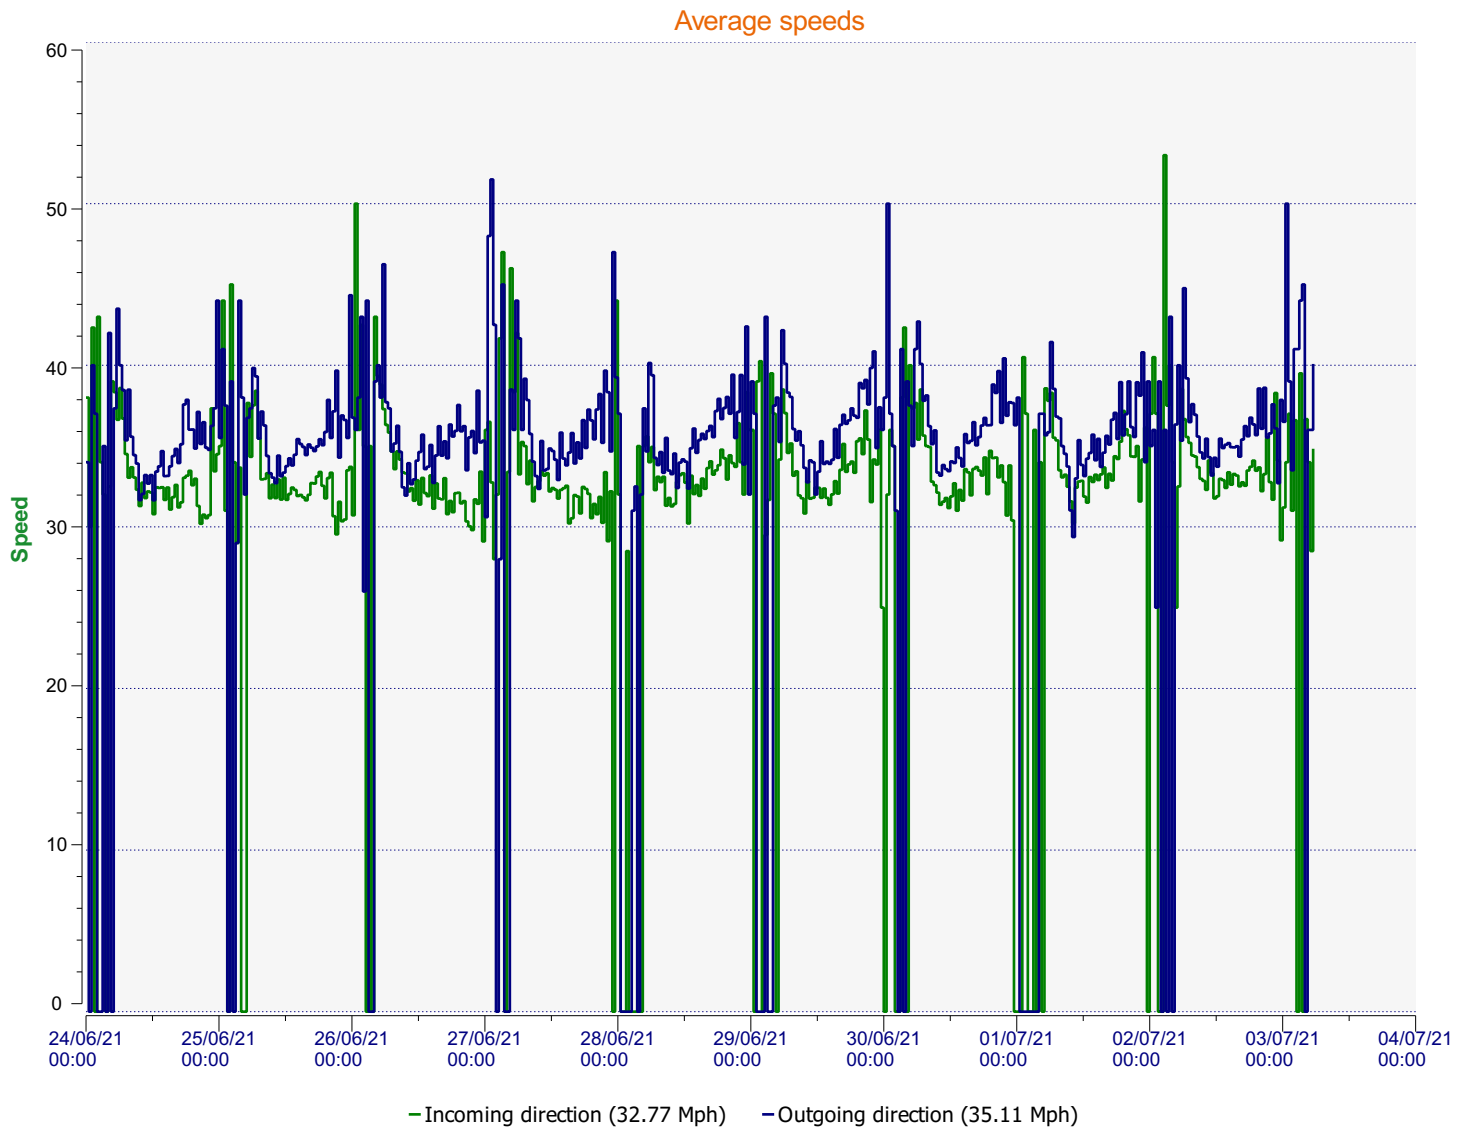

Start date: Thursday, June 24, 2021 12:00 AM
End date: Sunday, July 4, 2021 11:30 PM

Location: Area 4, Stratford Tony Road

Comments: 40 mph, Inbound