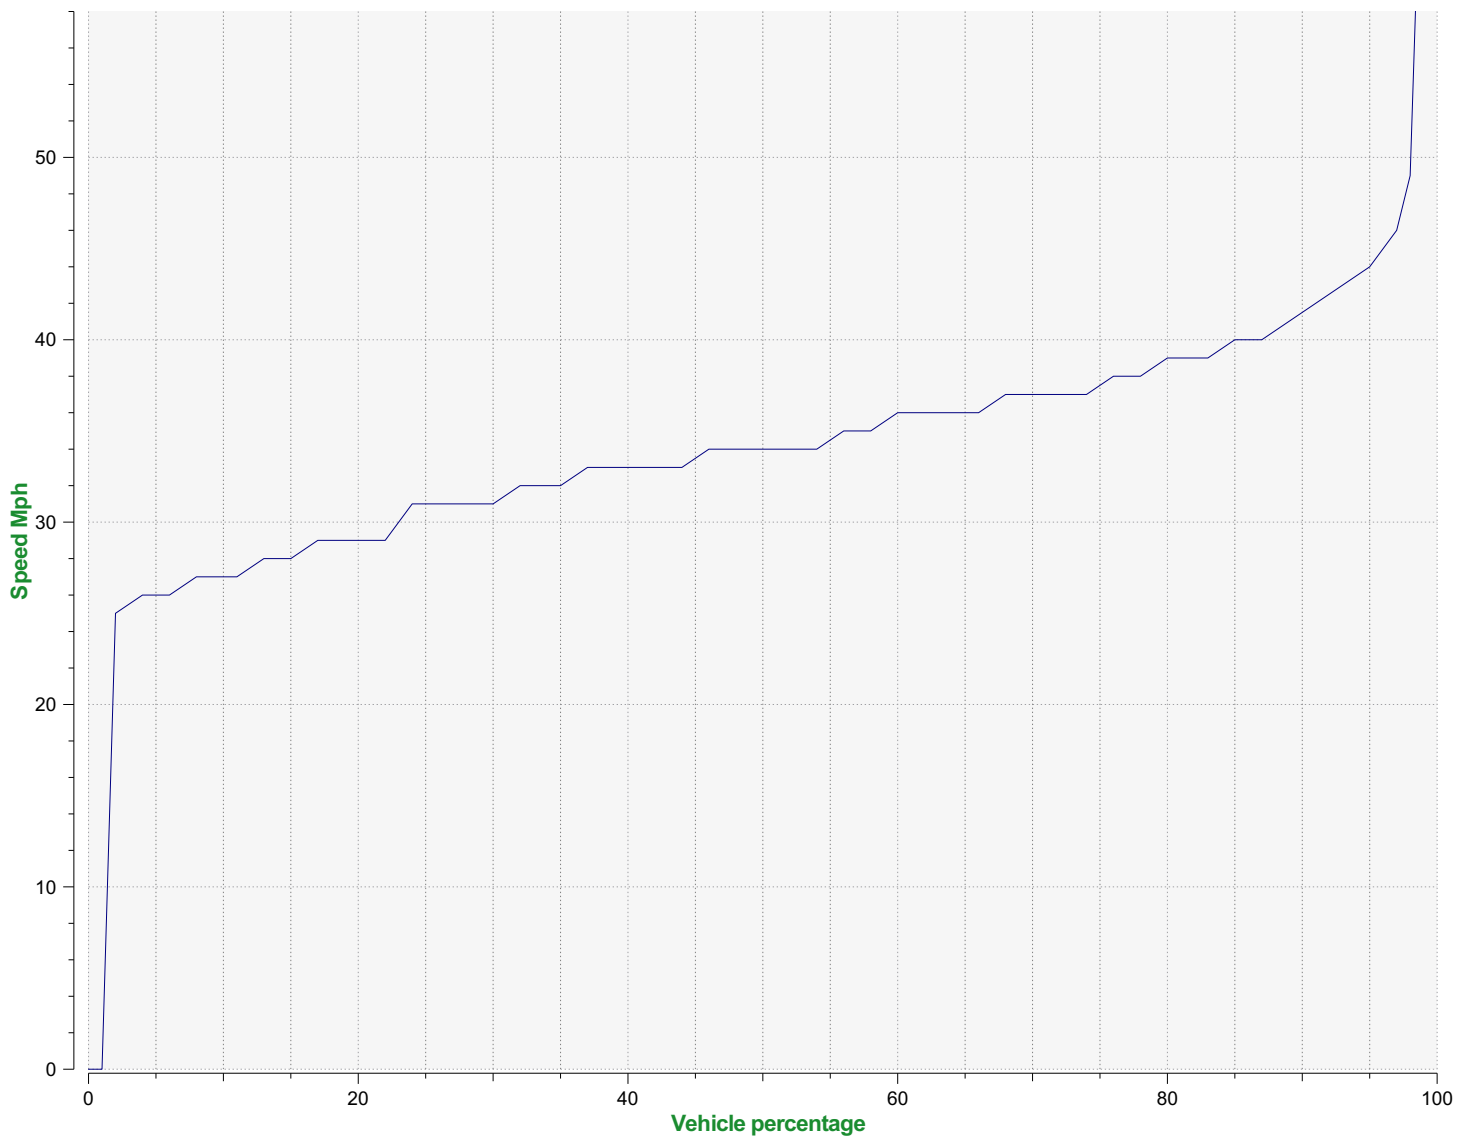

Location: Area 4, Stratford Tony Road

Comments: 40 mph, Inbound

Outgoing vehicles

≤ 40 Mph	: 14,994	- (85.89 %)
41 - 45 Mph	: 1,826	- (10.46 %)
46 - 50 Mph	: 510	- (2.92 %)
51 - 55 Mph	: 94	- (0.54 %)
56 - 60 Mph	: 22	- (0.13 %)
61 - 65 Mph	: 6	- (0.03 %)
66 - 70 Mph	: 5	- (0.03 %)
71 - 75 Mph (et +)	: 1	- (0.01 %)

Start date: Thursday, June 24, 2021 12:00 AM
End date: Sunday, July 4, 2021 11:30 PM

Location: Area 4, Stratford Tony Road

Comments: 40 mph, Inbound

Speed percentiles (incoming)

V30: 29.00Mph **V50:** 32.00Mph **V85:** 37.00Mph

Start date: Thursday, June 24, 2021 12:00 AM
End date: Sunday, July 4, 2021 11:30 PM

Location: Area 4, Stratford Tony Road

Comments: 40 mph, Inbound

Speed percentile(outgoing)

V30: 31.00Mph **V50:** 34.00Mph **V85:** 40.00Mph

Start date: Thursday, June 24, 2021 12:00 AM
End date: Sunday, July 4, 2021 11:30 PM

Location: Area 4, Stratford Tony Road

Comments: 40 mph, Inbound