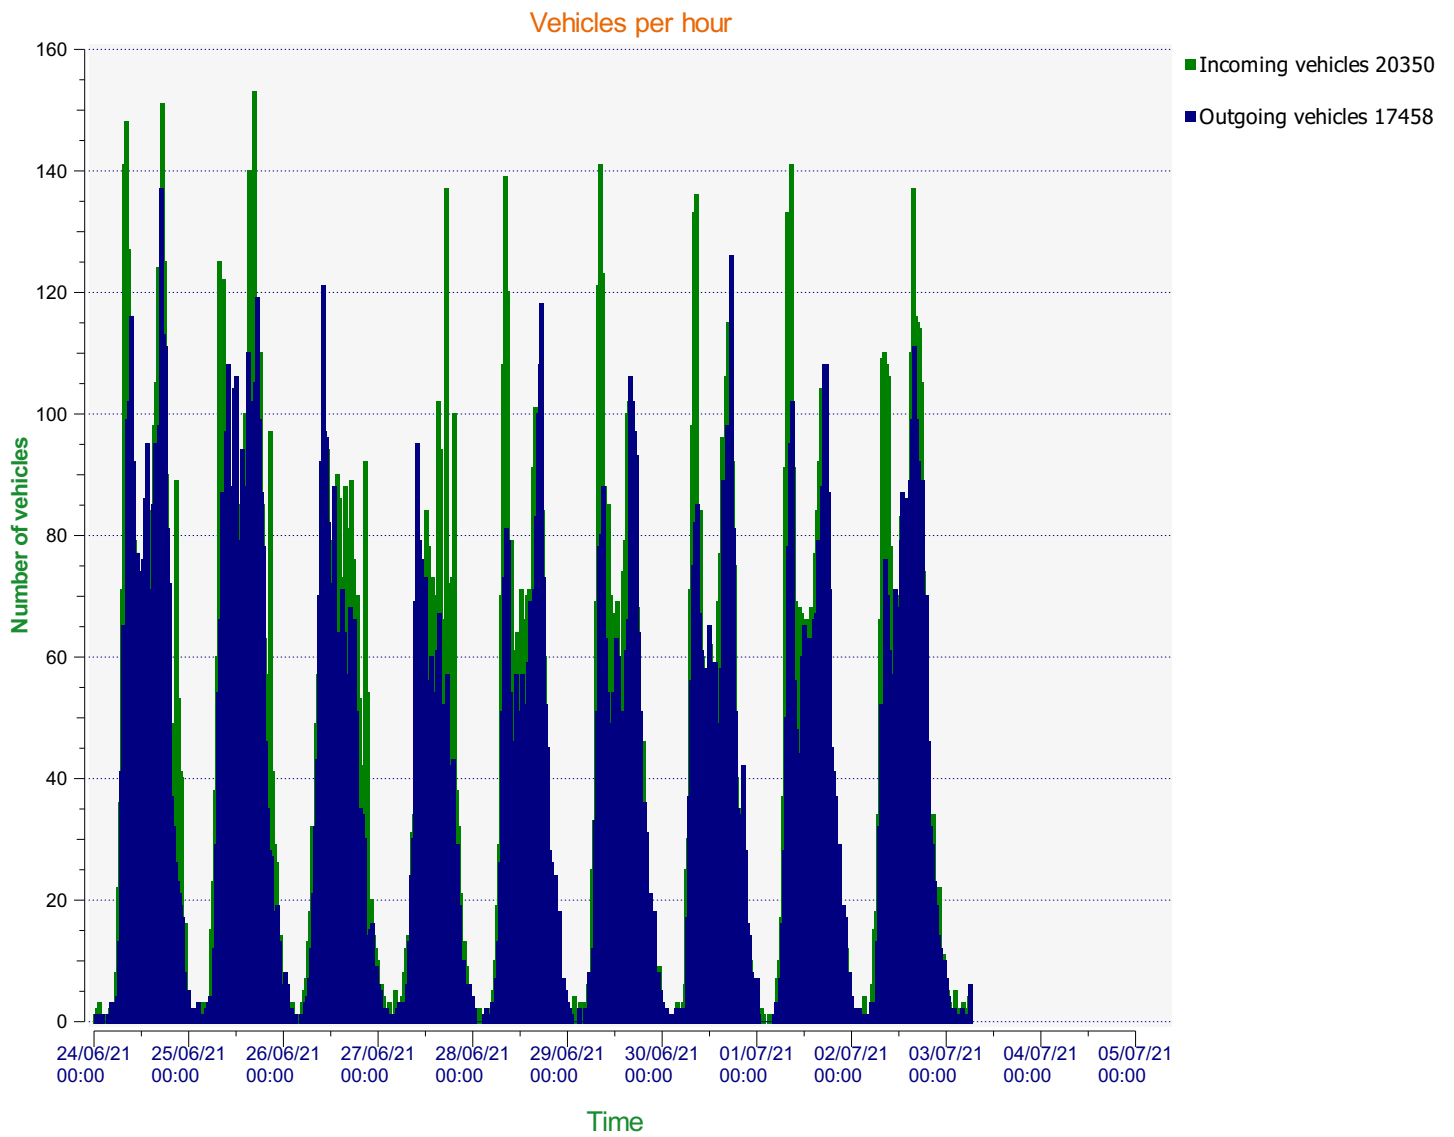

Start date: Thursday, June 24, 2021 12:00 AM
End date: Sunday, July 4, 2021 11:30 PM

Location: Area 4, Stratford Tony Road

Comments: 40 mph, Inbound

Start date: Thursday, June 24, 2021 12:00 AM
End date: Sunday, July 4, 2021 11:30 PM

Start date: Thursday, June 24, 2021 12:00 AM
End date: Sunday, July 4, 2021 11:30 PM

Location: Area 4, Stratford Tony Road

Comments: 40 mph, Inbound

Speed percentiles (incoming)

V30: 29.00Mph **V50:** 32.00Mph **V85:** 37.00Mph

Start date: Thursday, June 24, 2021 12:00 AM
End date: Sunday, July 4, 2021 11:30 PM

Location: Area 4, Stratford Tony Road

Comments: 40 mph, Inbound

Speed percentile(outgoing)

V30: 31.00Mph **V50:** 34.00Mph **V85:** 40.00Mph

Start date: Thursday, June 24, 2021 12:00 AM
End date: Sunday, July 4, 2021 11:30 PM

Location: Area 4, Stratford Tony Road

Comments: 40 mph, Inbound