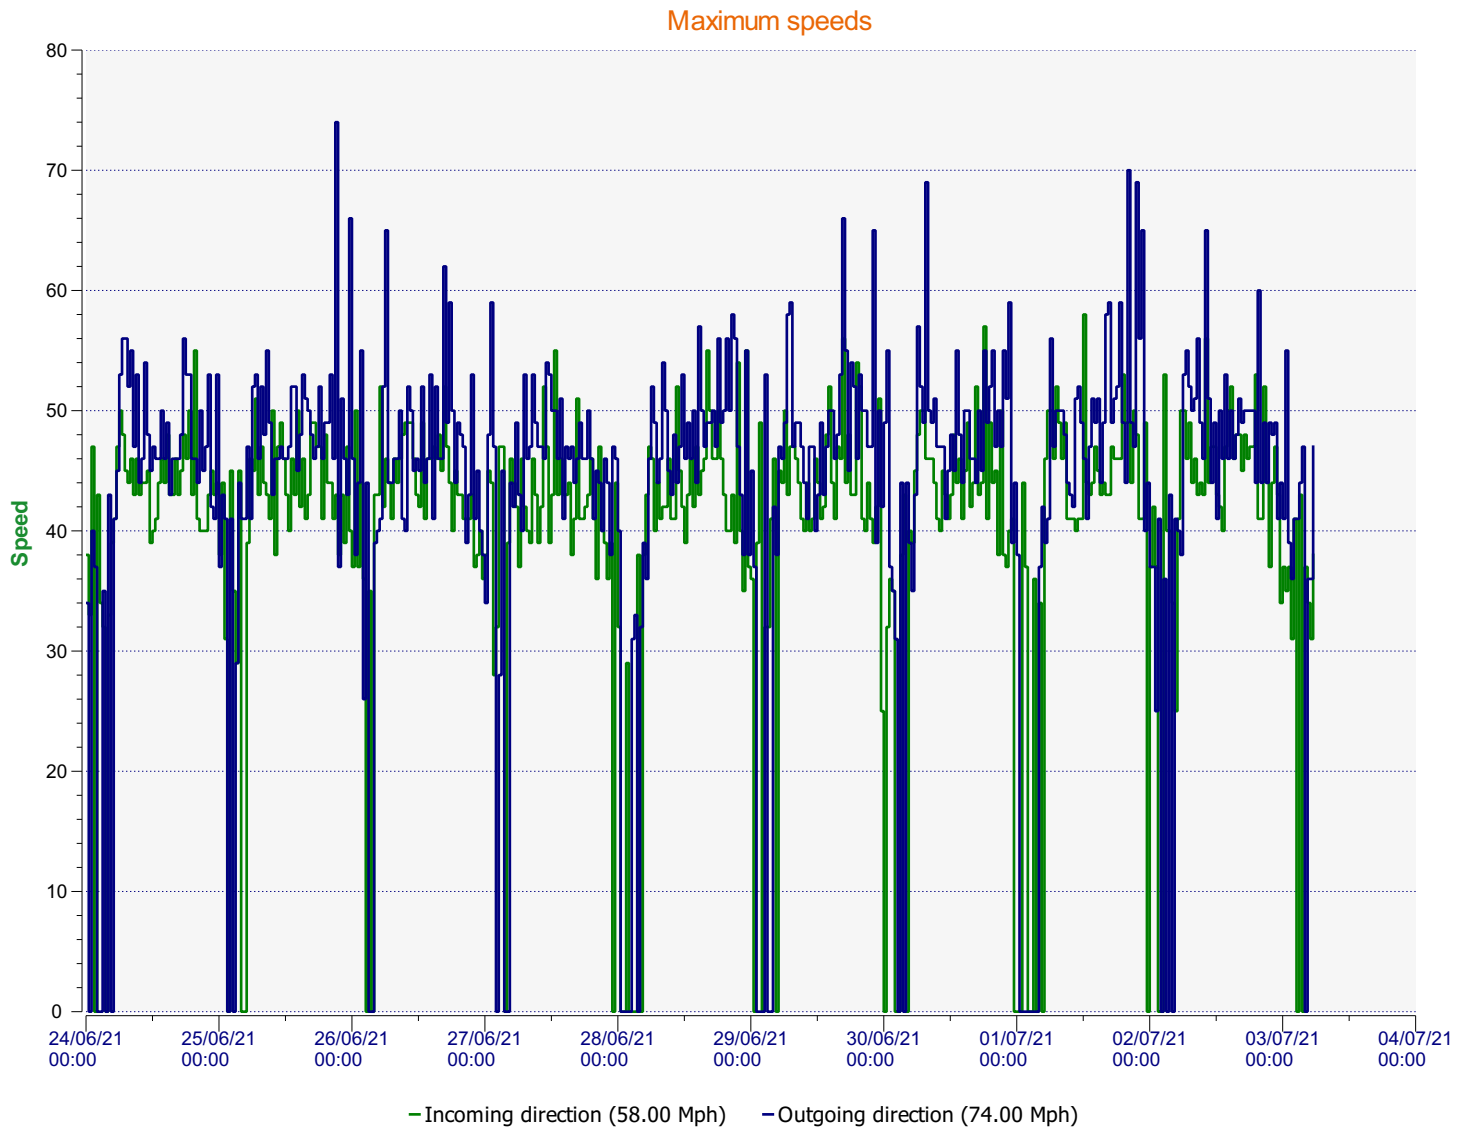

Start date: Thursday, June 24, 2021 12:00 AM
End date: Sunday, July 4, 2021 11:30 PM

Location: Area 4, Stratford Tony Road

Comments: 40 mph, Inbound