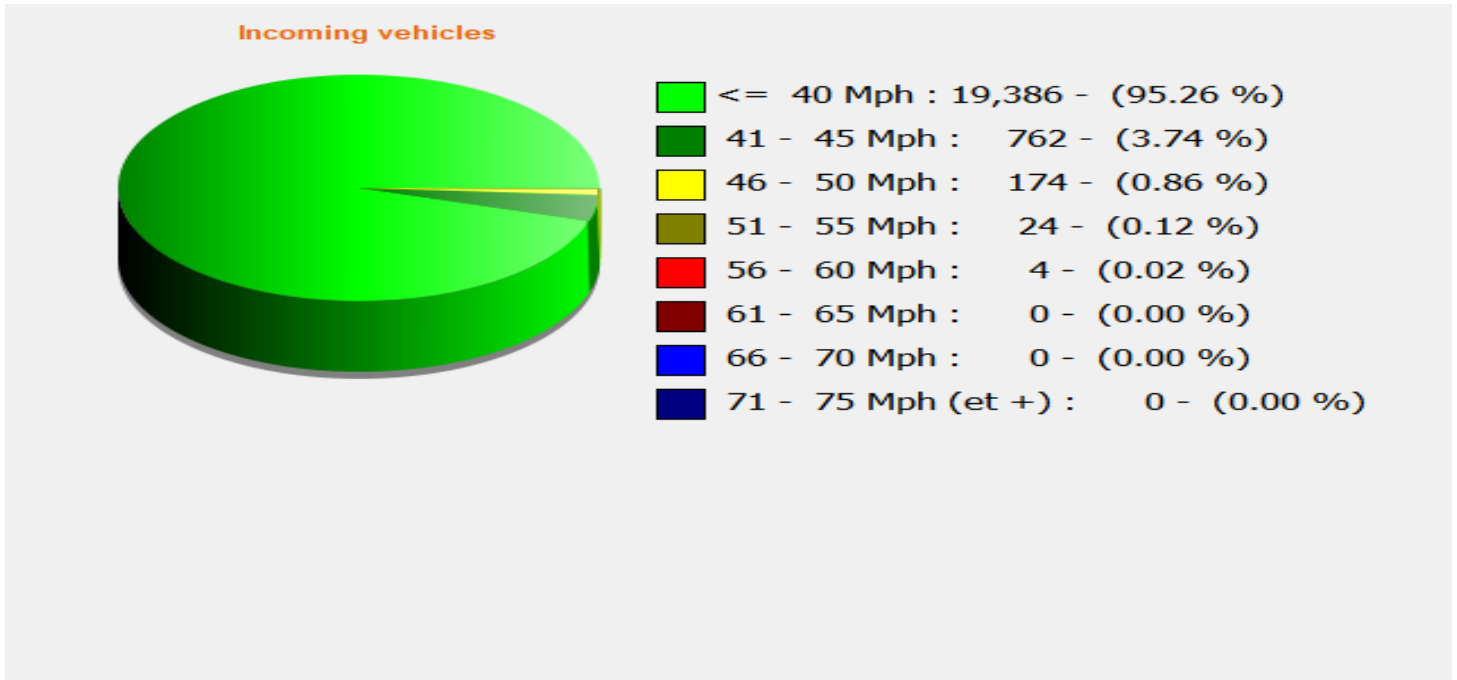

Location: Area 4, Stratford Tony Road

Comments: 40 mph, Inbound

Start date: Thursday, June 24, 2021 12:00 AM
End date: Sunday, July 4, 2021 11:30 PM

Location: Area 4, Stratford Tony Road

Comments: 40 mph, Inbound

Start date: Thursday, June 24, 2021 12:00 AM
End date: Sunday, July 4, 2021 11:30 PM

Location: Area 4, Stratford Tony Road

Comments: 40 mph, Inbound

Start date: Thursday, June 24, 2021 12:00 AM
End date: Sunday, July 4, 2021 11:30 PM