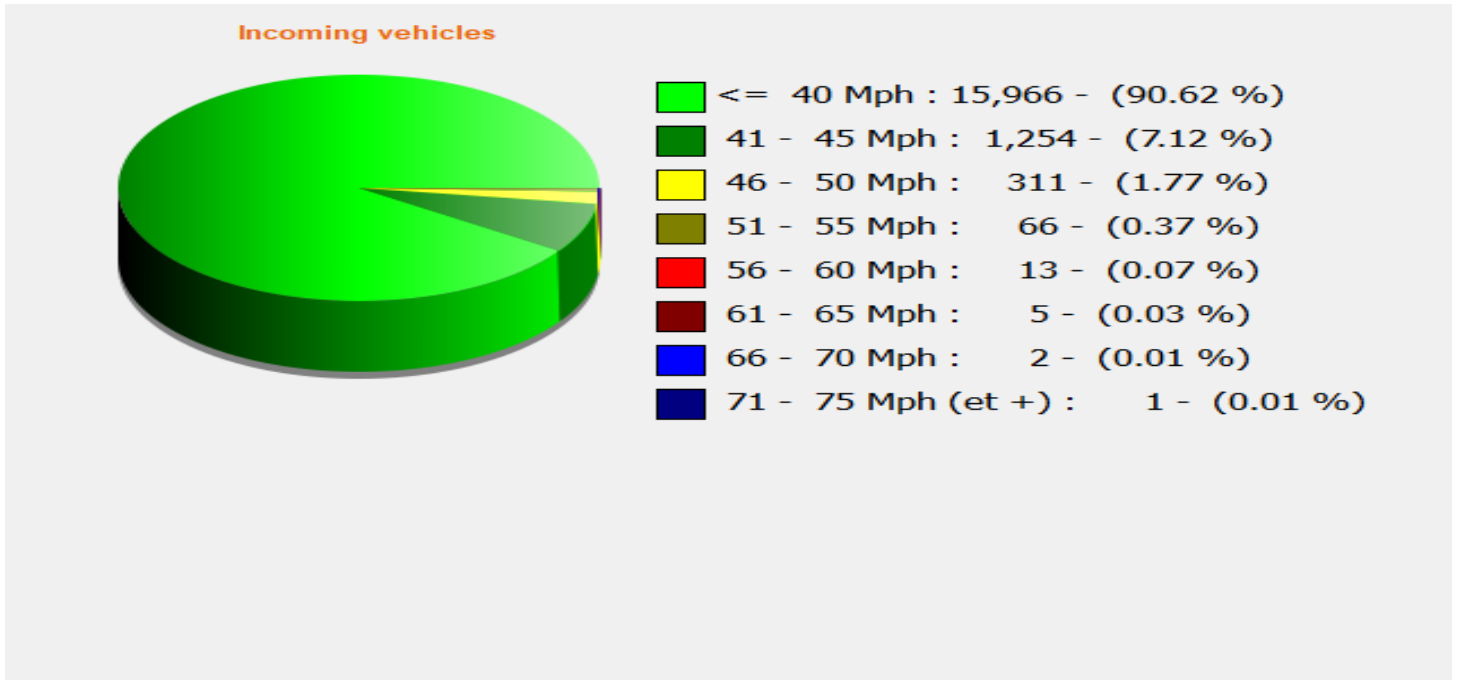

Location: Stratford Tony Road

Comments: 40 mph, Outbound

Start date: Saturday, July 10, 2021 12:00 AM
End date: Wednesday, July 21, 2021 5:30 AM

Location: Stratford Tony Road

Comments: 40 mph, Outbound

Start date: Saturday, July 10, 2021 12:00 AM
End date: Wednesday, July 21, 2021 5:30 AM

Location: Stratford Tony Road

Comments: 40 mph, Outbound

Start date: Saturday, July 10, 2021 12:00 AM
End date: Wednesday, July 21, 2021 5:30 AM

Location: Stratford Tony Road

Comments: 40 mph, Outbound

Outgoing vehicles