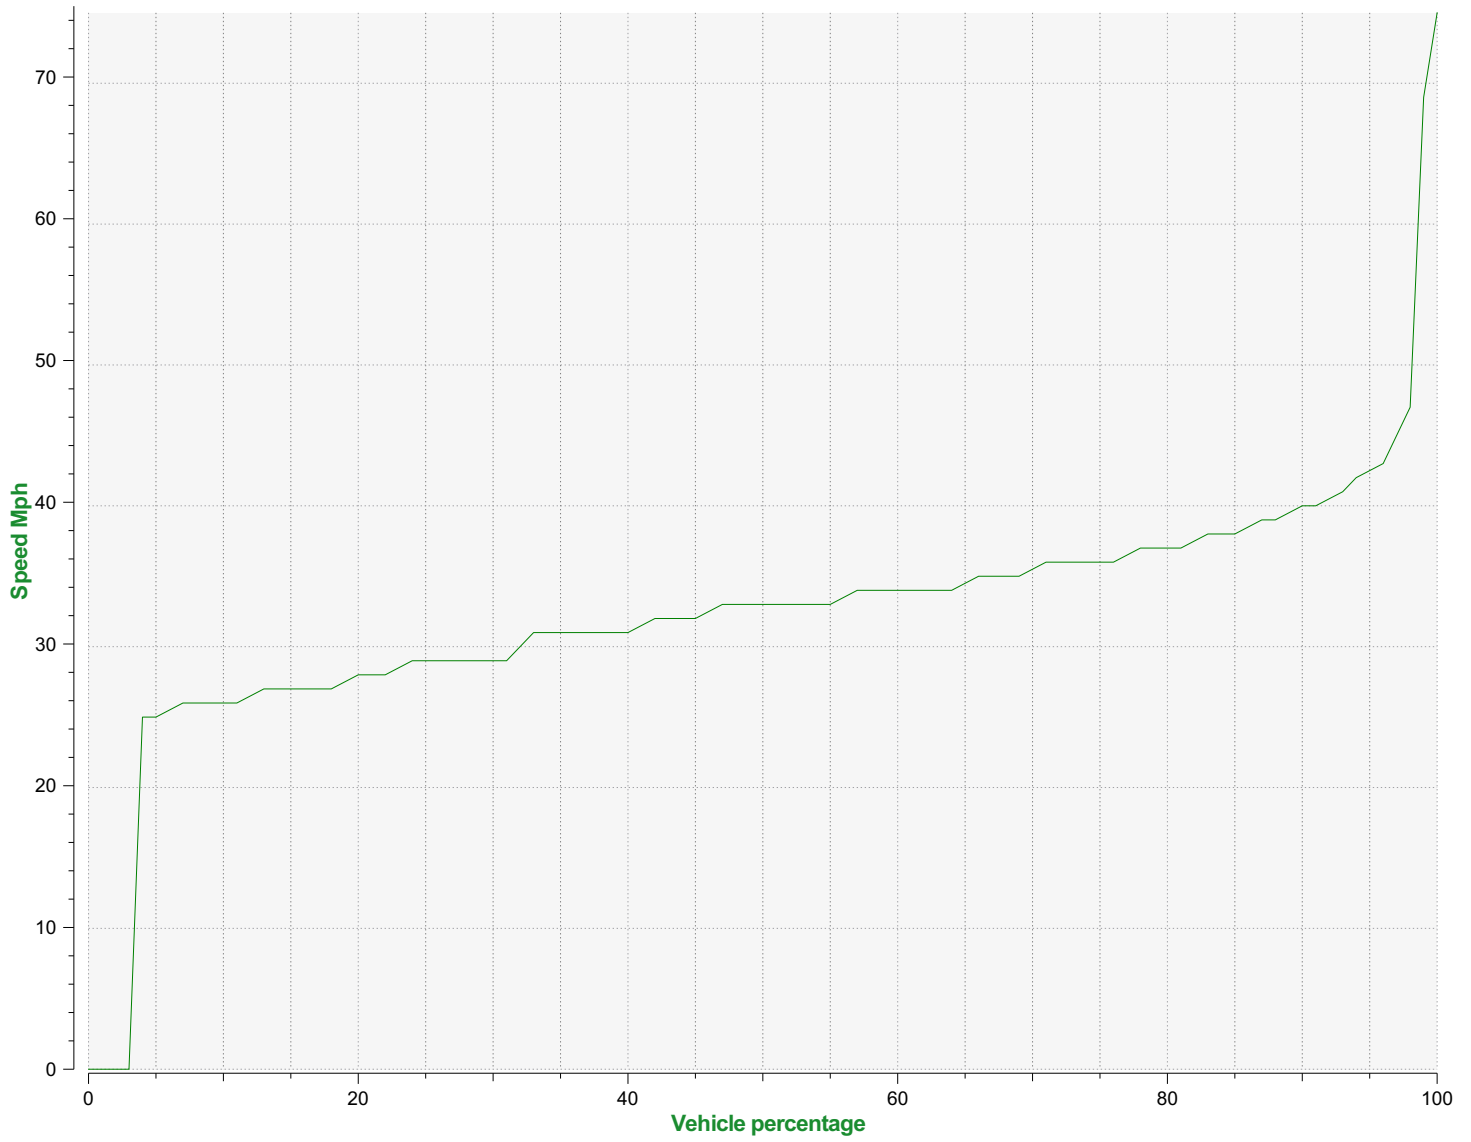

Location: Stratford Tony Road

Comments: 40 mph, Outbound

Start date: Saturday, July 10, 2021 12:00 AM
End date: Wednesday, July 21, 2021 5:30 AM

Location: Stratford Tony Road

Comments: 40 mph, Outbound

Outgoing vehicles

Start date: Saturday, July 10, 2021 12:00 AM
End date: Wednesday, July 21, 2021 5:30 AM

Location: Stratford Tony Road

Comments: 40 mph, Outbound

Speed percentiles (incoming)

V30: 29.00Mph **V50:** 33.00Mph **V85:** 38.00Mph

Start date: Saturday, July 10, 2021 12:00 AM
End date: Wednesday, July 21, 2021 5:30 AM

Location: Stratford Tony Road

Comments: 40 mph, Outbound

Speed percentile(outgoing)

V30: 31.00Mph **V50:** 34.00Mph **V85:** 39.00Mph

Start date: Saturday, July 10, 2021 12:00 AM
End date: Wednesday, July 21, 2021 5:30 AM

Location: Stratford Tony Road

Comments: 40 mph, Outbound