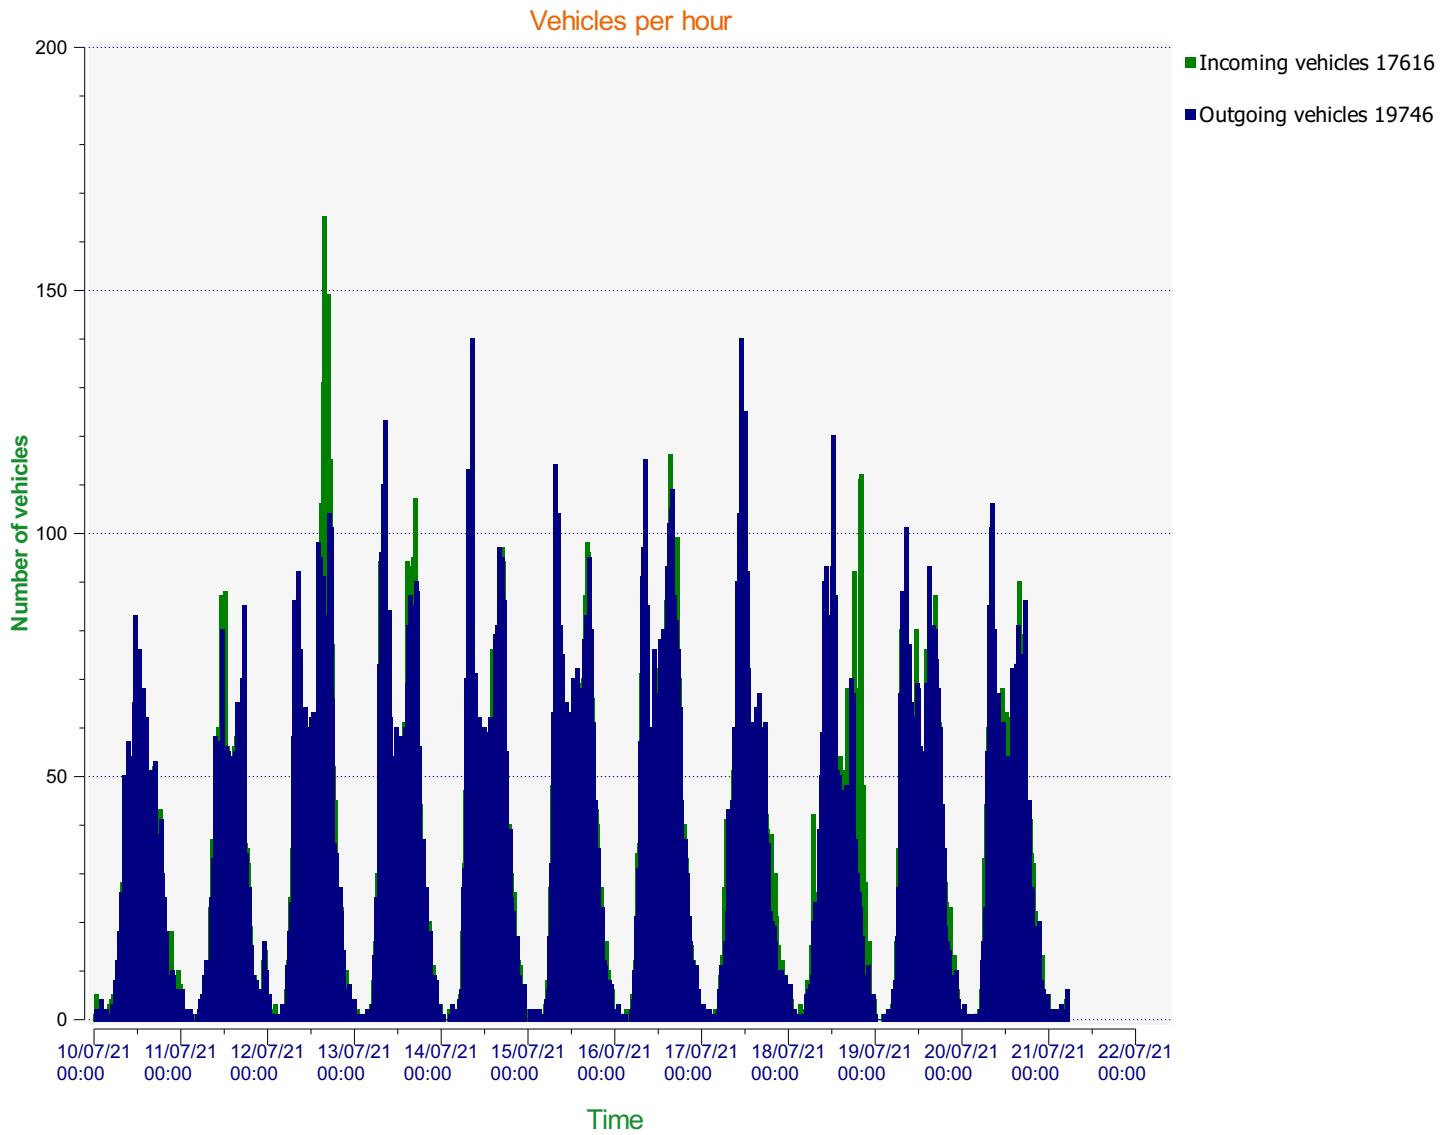

Start date: Saturday, July 10, 2021 12:00 AM
End date: Wednesday, July 21, 2021 5:30 AM

Location: Stratford Tony Road

Comments: 40 mph, Outbound