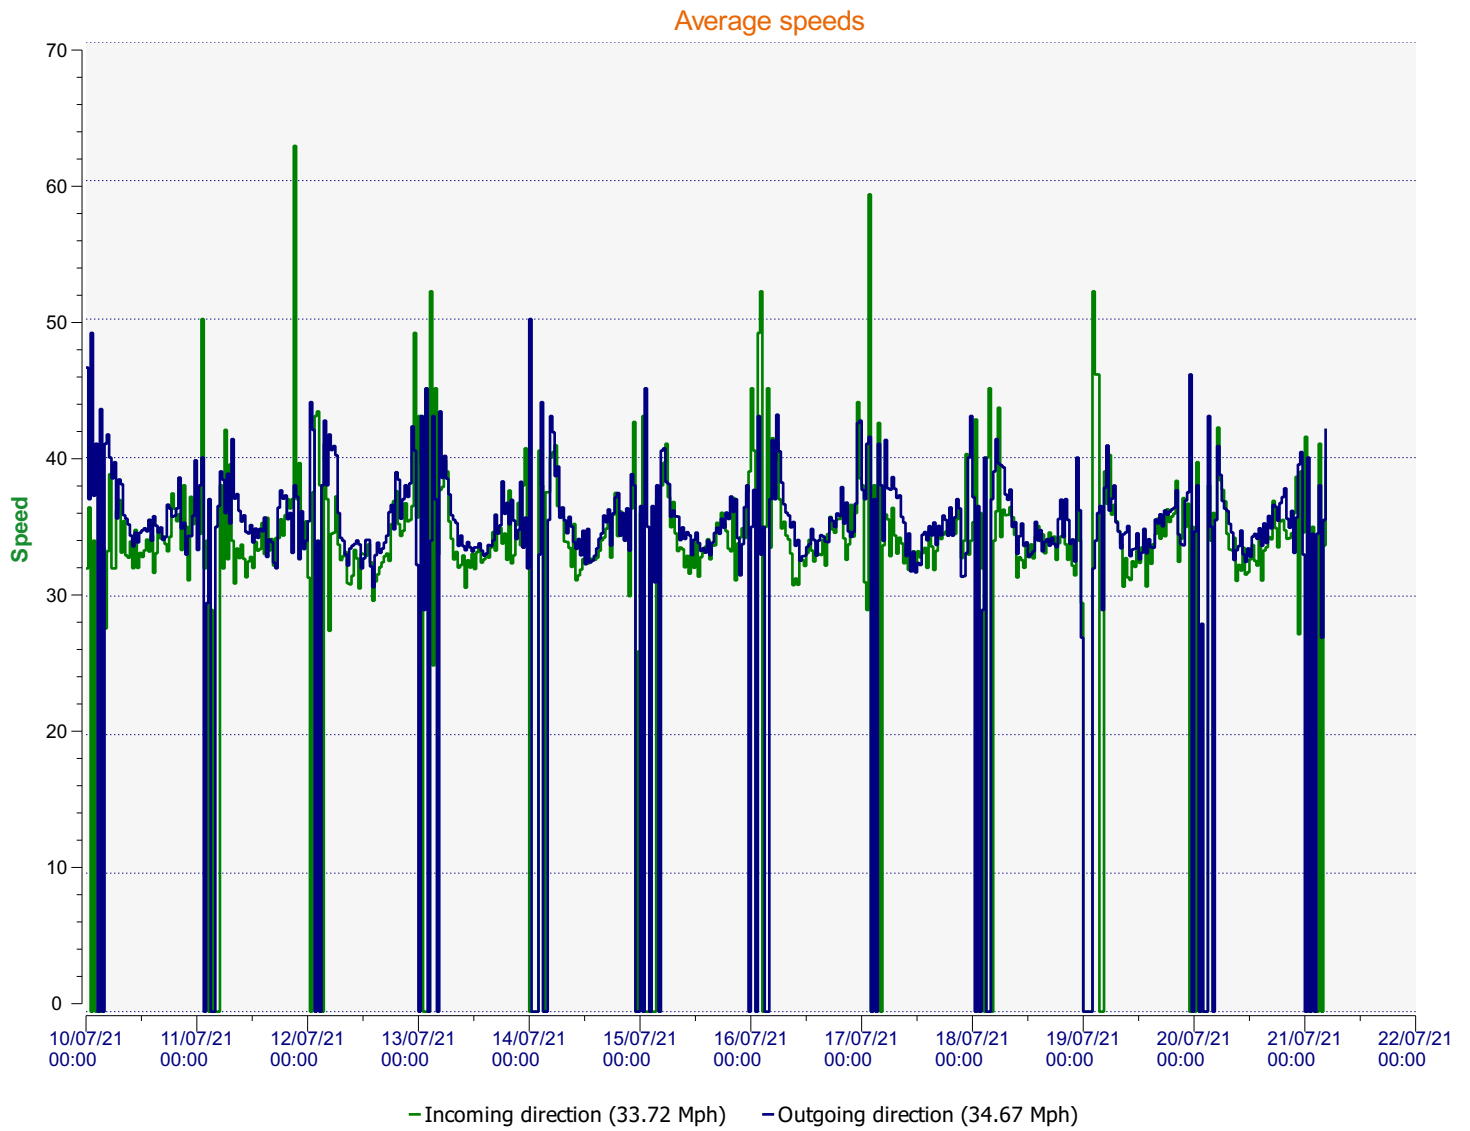

Start date: Saturday, July 10, 2021 12:00 AM
End date: Wednesday, July 21, 2021 5:30 AM

Location: Stratford Tony Road

Comments: 40 mph, Outbound