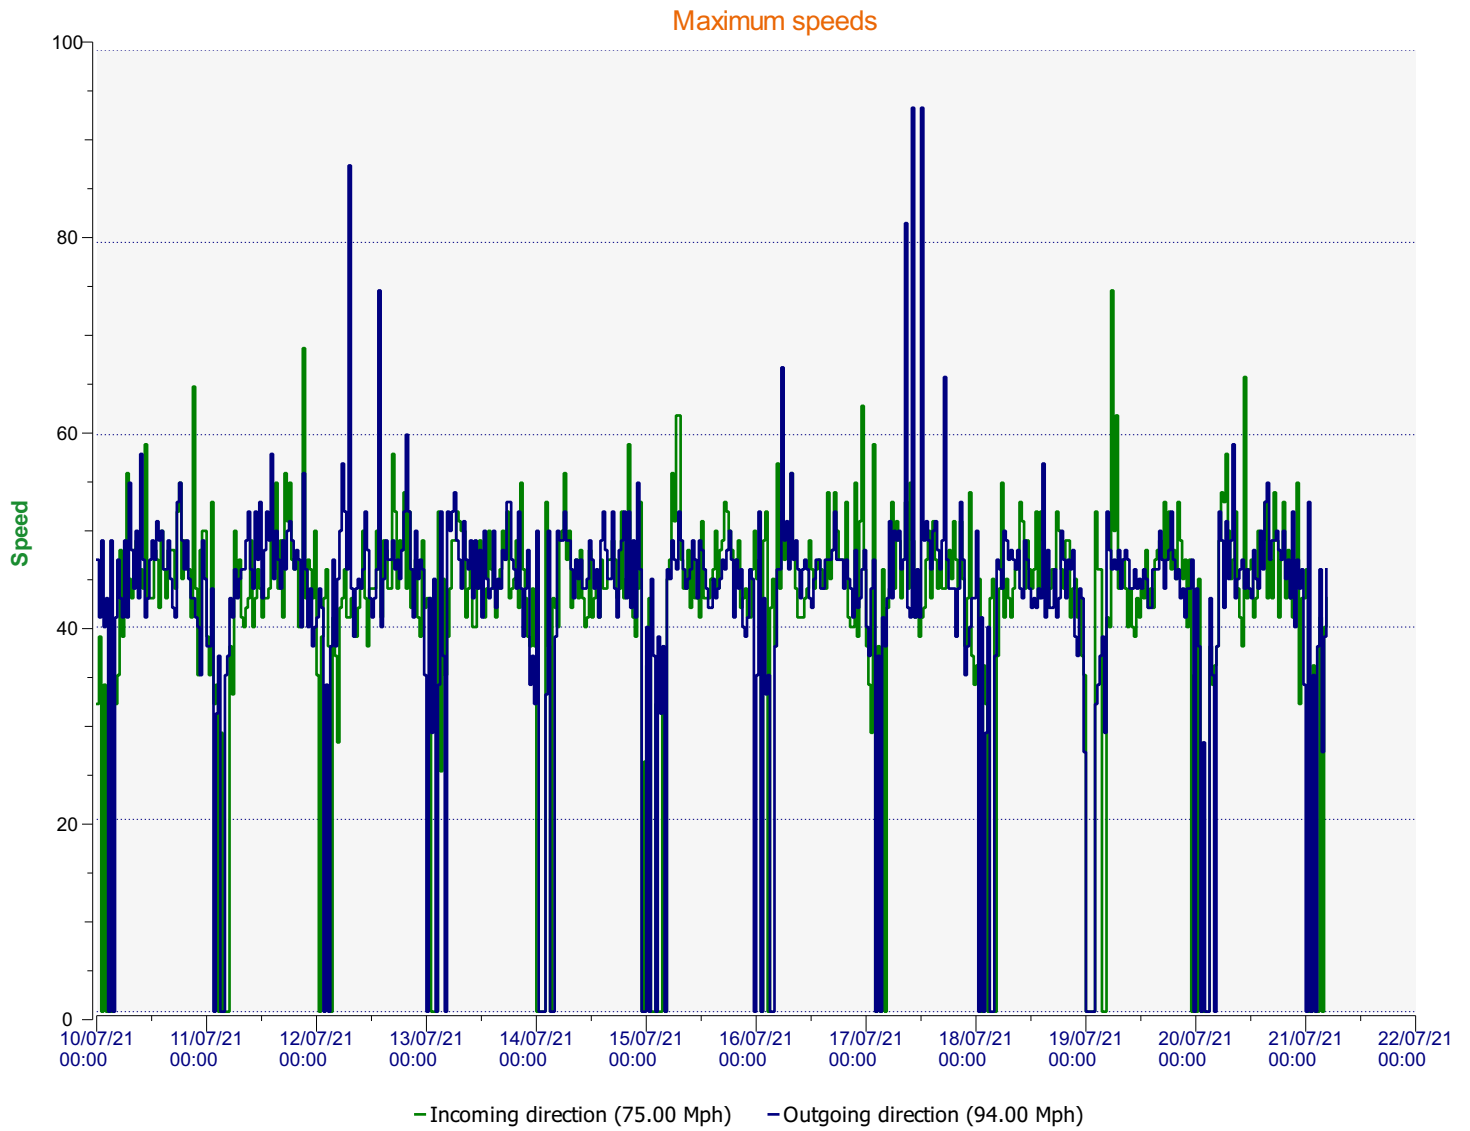

Start date: Saturday, July 10, 2021 12:00 AM
End date: Wednesday, July 21, 2021 5:30 AM

Location: Stratford Tony Road

Comments: 40 mph, Outbound