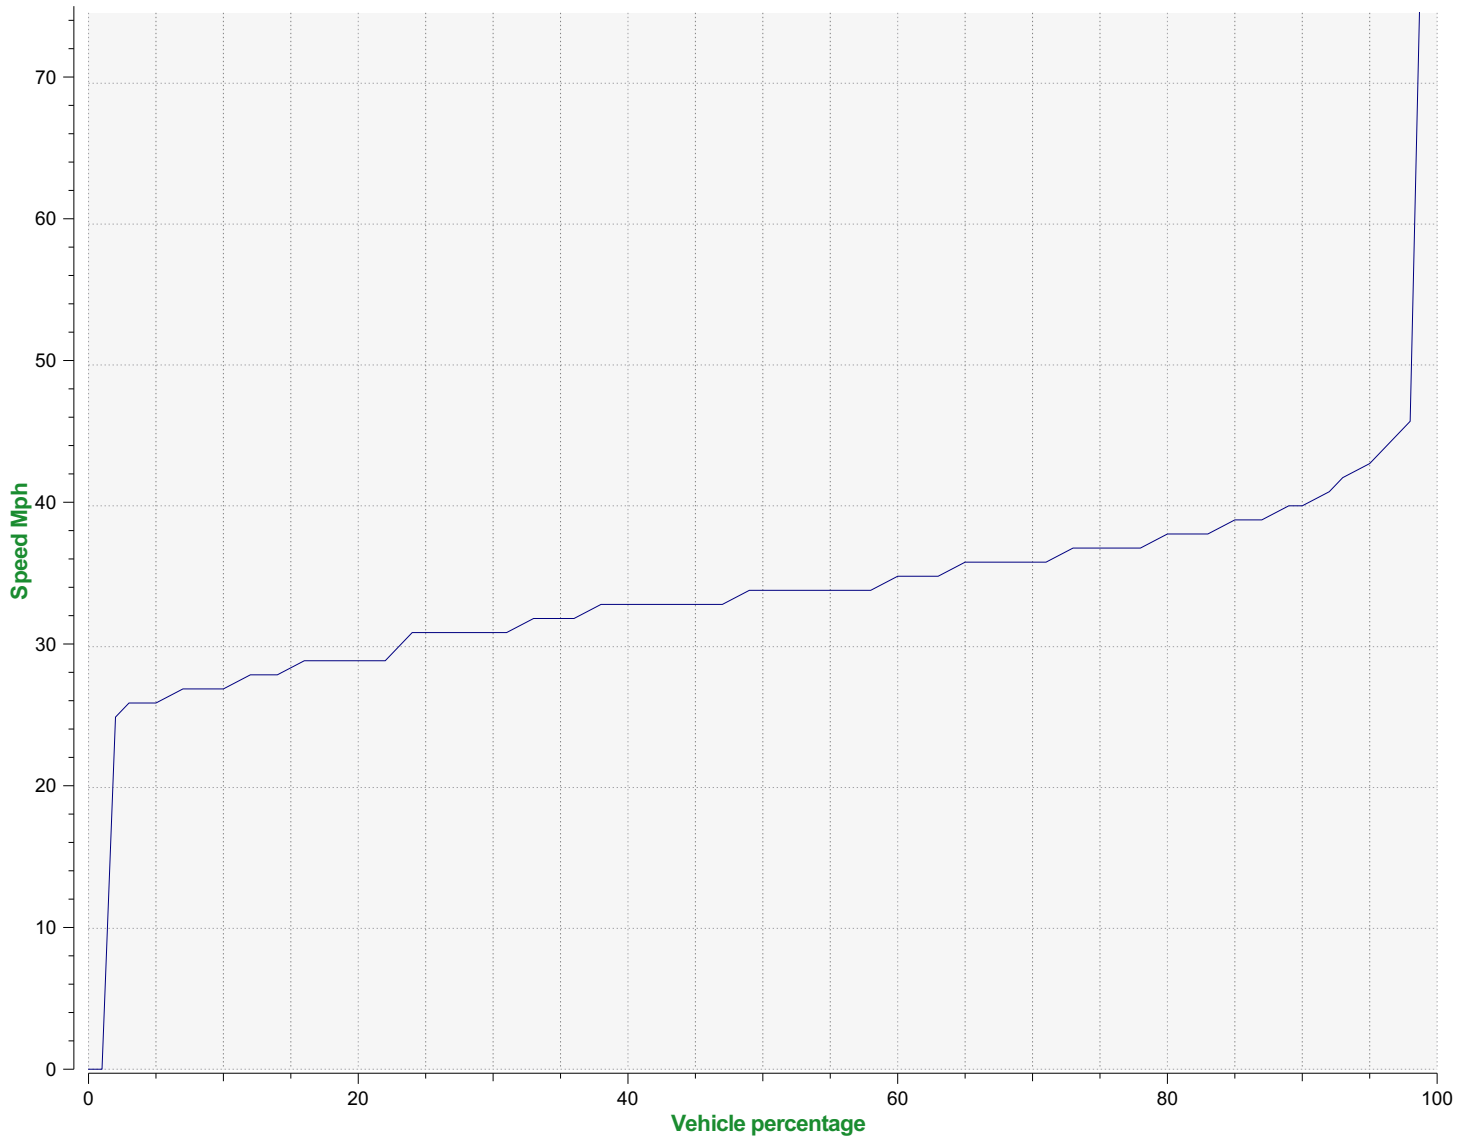

Start date: Saturday, July 10, 2021 12:00 AM
End date: Wednesday, July 21, 2021 5:30 AM

Location: Stratford Tony Road

Comments: 40 mph, Outbound

Speed percentiles (incoming)

V30: 29.00Mph **V50:** 33.00Mph **V85:** 38.00Mph

Start date: Saturday, July 10, 2021 12:00 AM
End date: Wednesday, July 21, 2021 5:30 AM

Location: Stratford Tony Road

Comments: 40 mph, Outbound

Speed percentile(outgoing)

V30: 31.00Mph **V50:** 34.00Mph **V85:** 39.00Mph

Start date: Saturday, July 10, 2021 12:00 AM
End date: Wednesday, July 21, 2021 5:30 AM

Location: Stratford Tony Road

Comments: 40 mph, Outbound