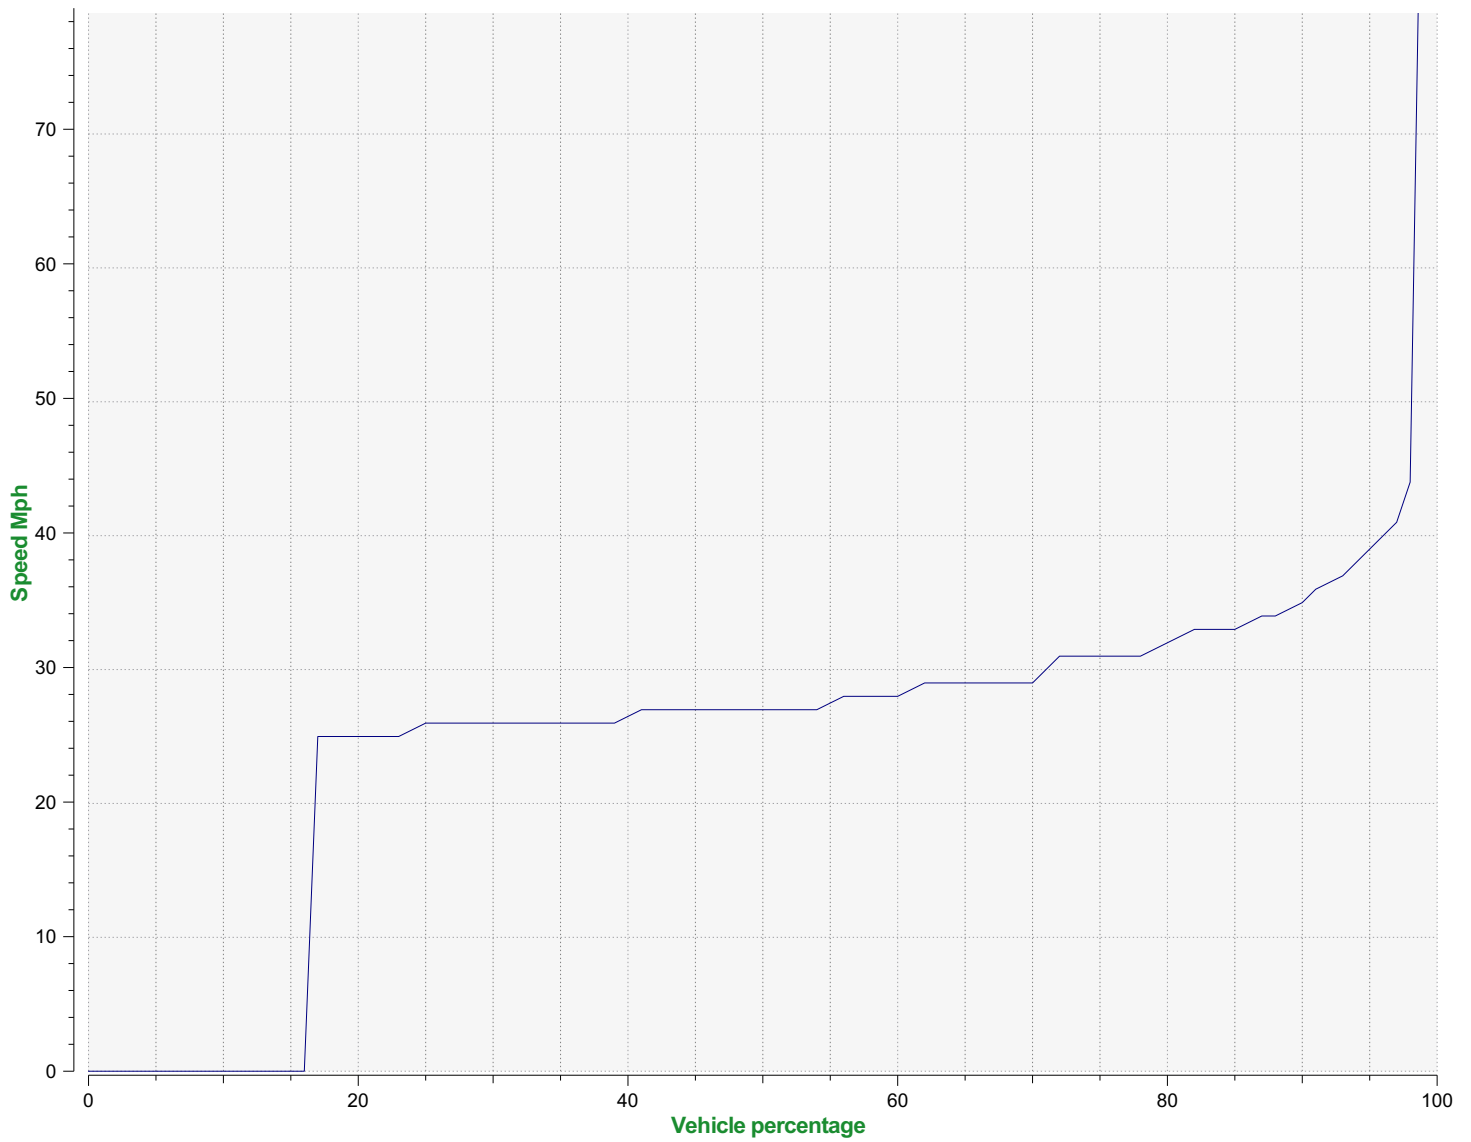

Location: Area 2, Blandford Road Secondary

Comments: 30 mph, Outbound

Start date: Friday, August 13, 2021 12:00 AM
End date: Saturday, August 21, 2021 11:00 AM

Location: Area 2, Blandford Road Secondary

Comments: 30 mph, Outbound

Speed percentiles (incoming)

V30: 26.00Mph **V50:** 27.00Mph **V85:** 33.00Mph

Start date: Friday, August 13, 2021 12:00 AM
End date: Saturday, August 21, 2021 11:00 AM

Location: Area 2, Blandford Road Secondary

Comments: 30 mph, Outbound

Speed percentile(outgoing)

V30: 26.00Mph **V50:** 27.00Mph **V85:** 33.00Mph

Start date: Friday, August 13, 2021 12:00 AM
End date: Saturday, August 21, 2021 11:00 AM

Location: Area 2, Blandford Road Secondary