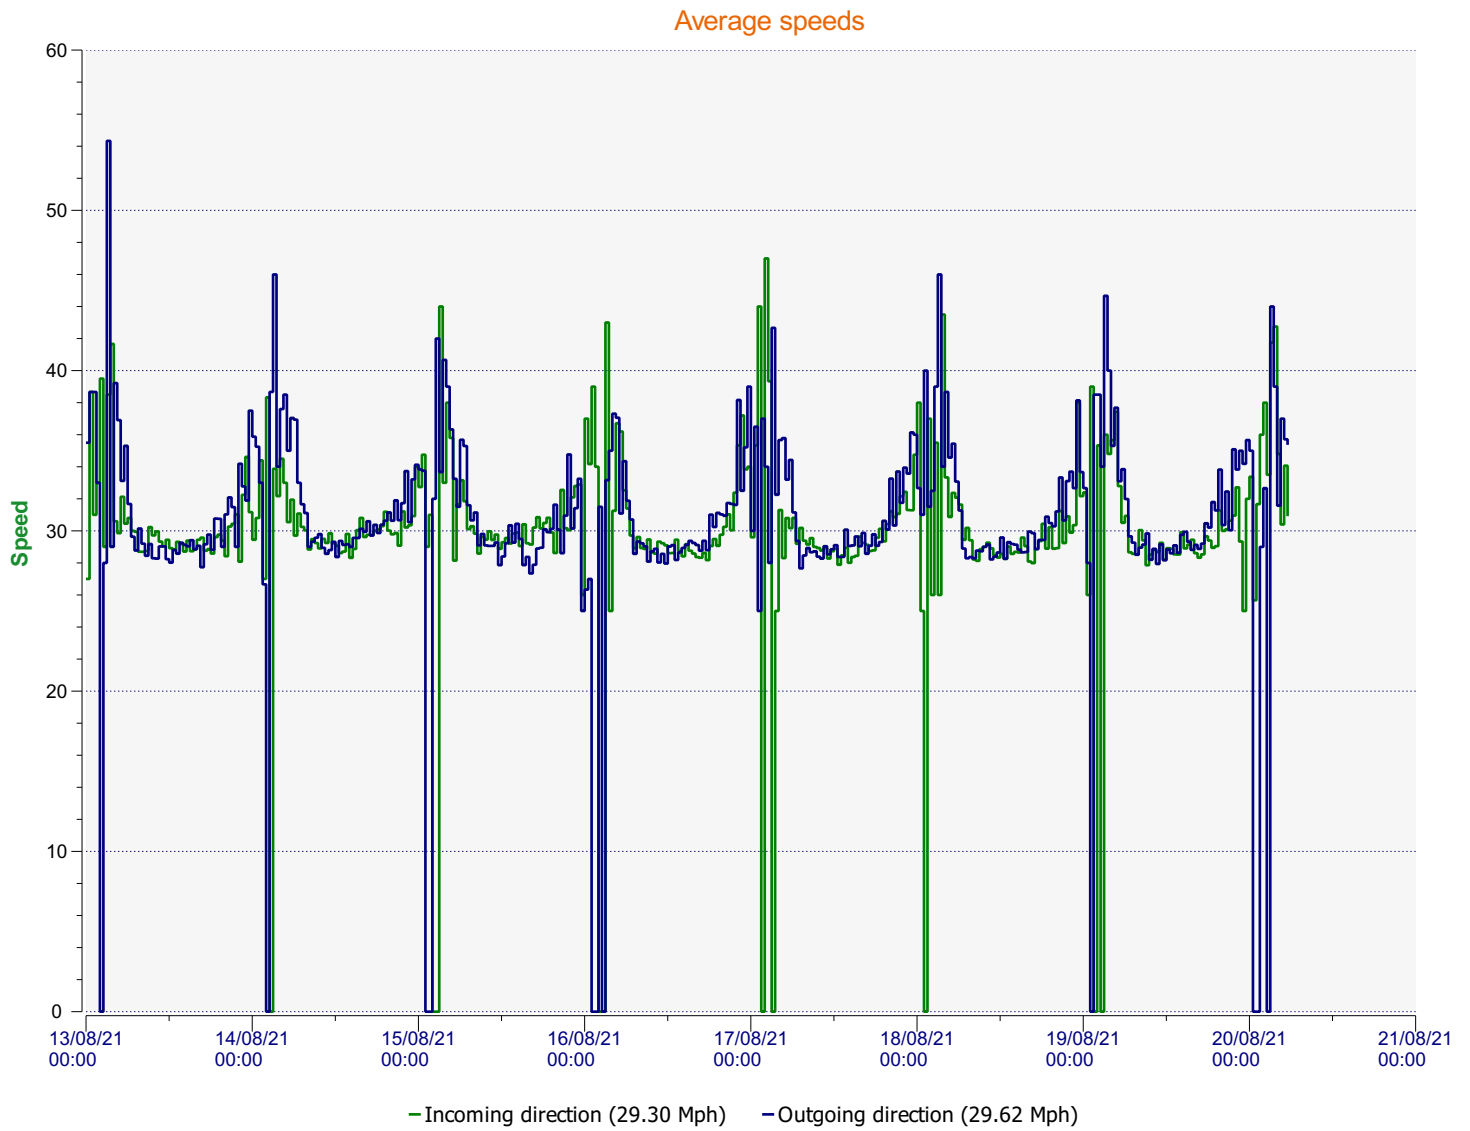

Start date: Friday, August 13, 2021 12:00 AM
End date: Saturday, August 21, 2021 11:00 AM

Location: Area 2, Blandford Road Secondary

Comments: 30 mph, Outbound