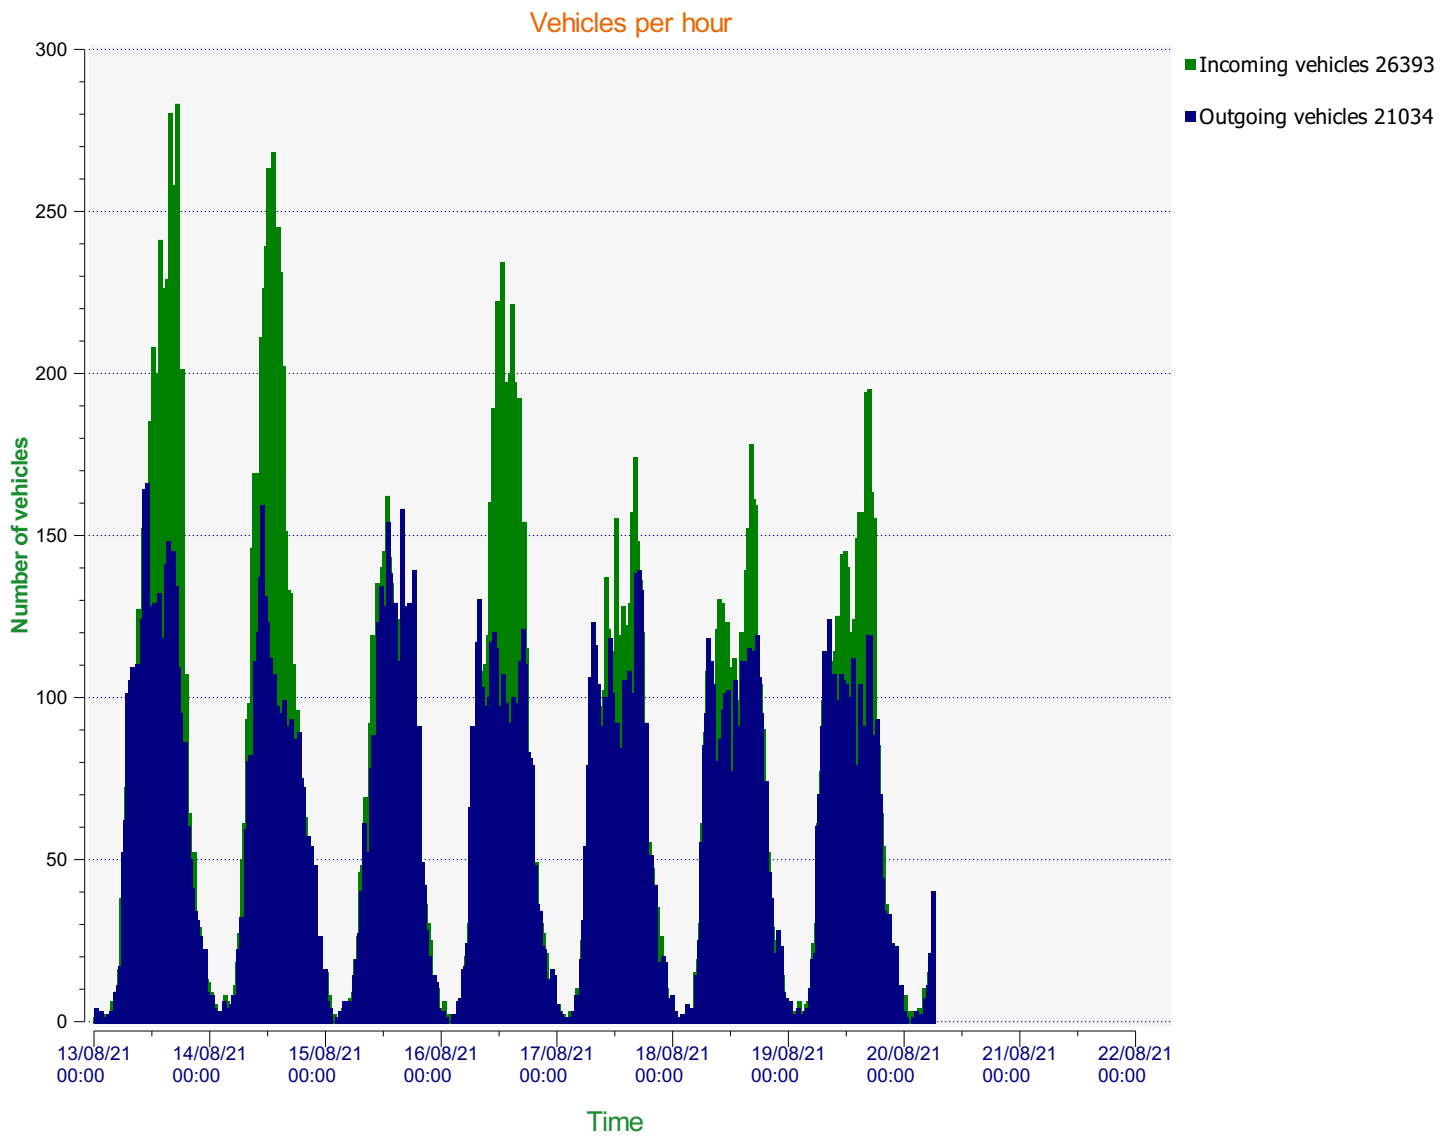

Location: Area 2, Blandford Road Secondary

Comments: 30 mph, Outbound

Start date: Friday, August 13, 2021 12:00 AM
End date: Saturday, August 21, 2021 11:00 AM

Location: Area 2, Blandford Road Secondary

Comments: 30 mph, Outbound

Start date: Friday, August 13, 2021 12:00 AM
End date: Saturday, August 21, 2021 11:00 AM

Location: Area 2, Blandford Road Secondary

Comments: 30 mph, Outbound

Start date: Friday, August 13, 2021 12:00 AM
End date: Saturday, August 21, 2021 11:00 AM

Comments: 30 mph, Outbound

Speed percentile(outgoing)

V30: 26.00Mph **V50:** 27.00Mph **V85:** 33.00Mph

Start date: Friday, August 13, 2021 12:00 AM
End date: Saturday, August 21, 2021 11:00 AM

Location: Area 2, Blandford Road Secondary