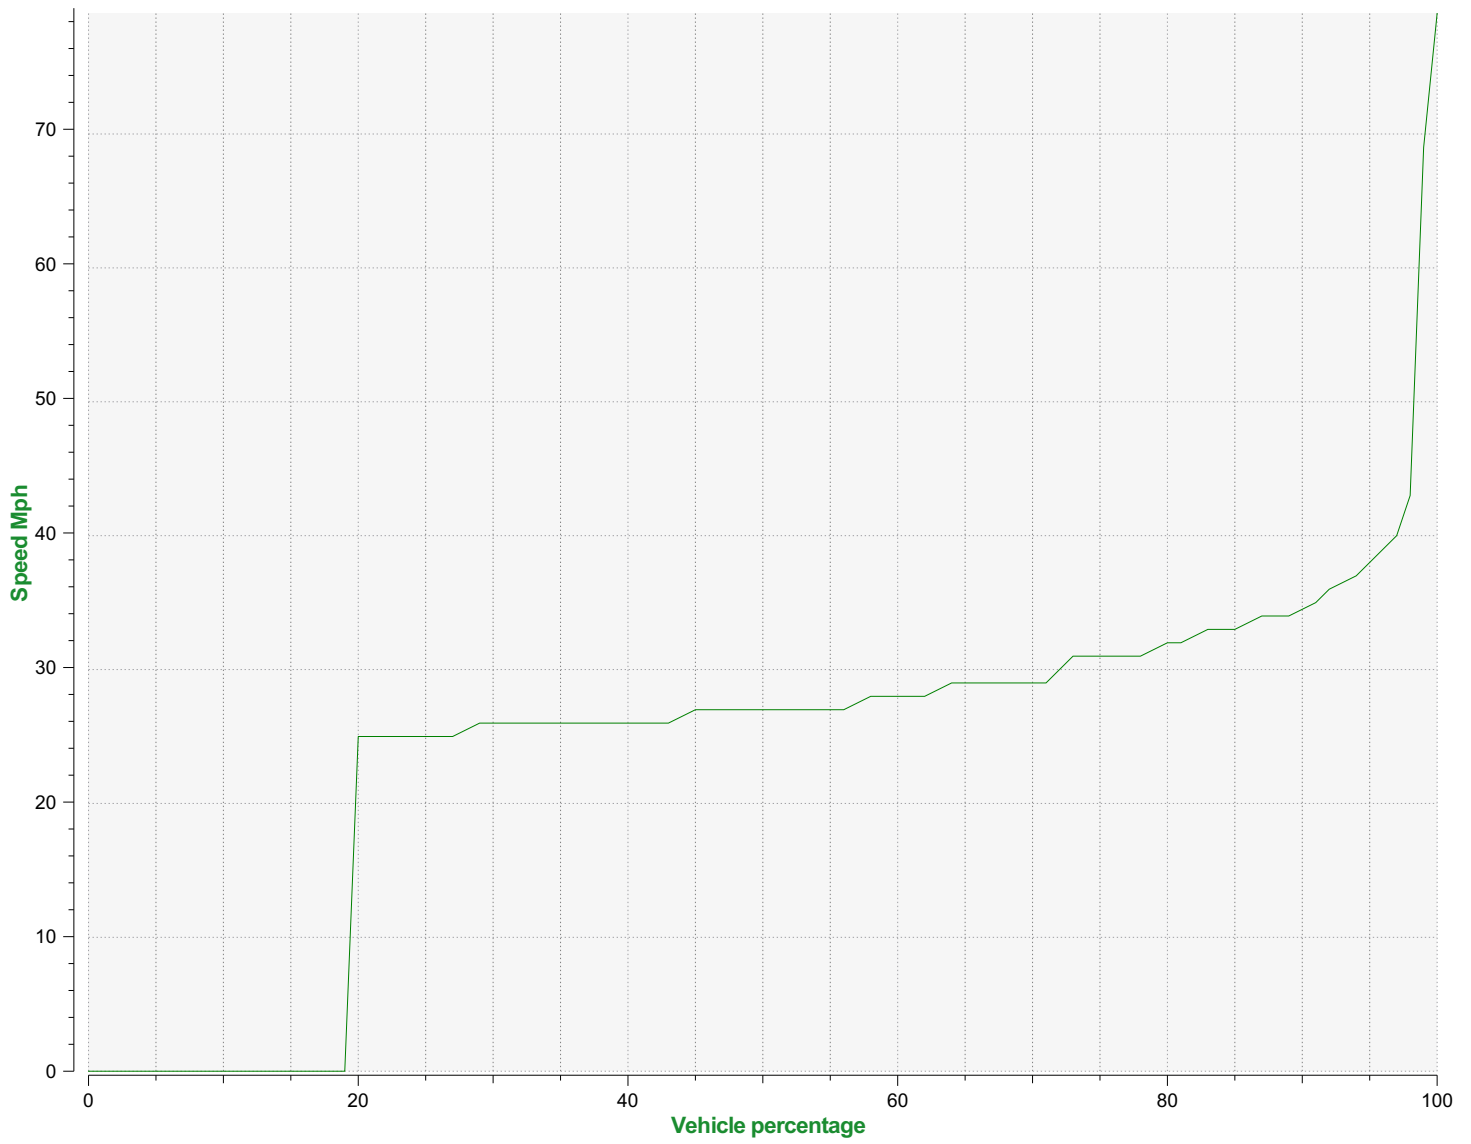

Location: Area 2, Blandford Road Secondary

Comments: 30 mph, Outbound

Start date: Friday, August 13, 2021 12:00 AM
End date: Saturday, August 21, 2021 11:00 AM

Location: Area 2, Blandford Road Secondary

Comments: 30 mph, Outbound

Speed percentiles (incoming)

V30: 26.00Mph **V50:** 27.00Mph **V85:** 33.00Mph

Start date: Friday, August 13, 2021 12:00 AM
End date: Saturday, August 21, 2021 11:00 AM

Location: Area 2, Blandford Road Secondary