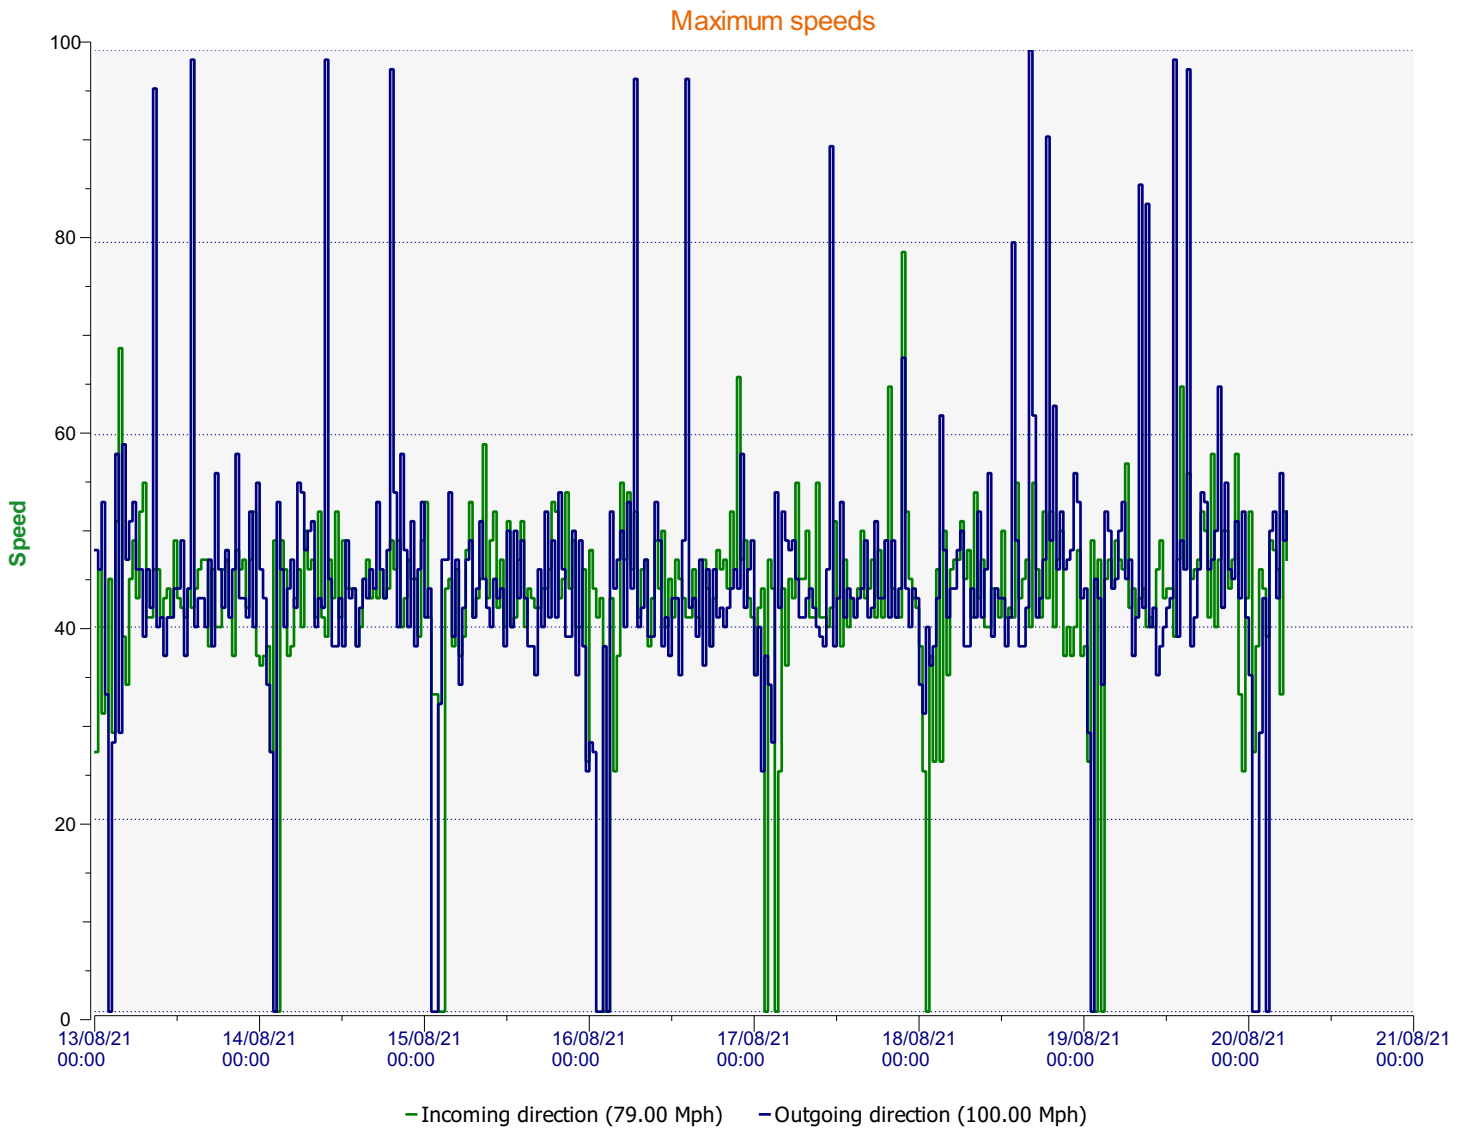

Location: Area 2, Blandford Road Secondary

Comments: 30 mph, Outbound

Start date: Friday, August 13, 2021 12:00 AM
End date: Saturday, August 21, 2021 11:00 AM

Location: Area 2, Blandford Road Secondary

Comments: 30 mph, Outbound

Start date: Friday, August 13, 2021 12:00 AM
End date: Saturday, August 21, 2021 11:00 AM

Location: Area 2, Blandford Road Secondary

Comments: 30 mph, Outbound

Start date: Friday, August 13, 2021 12:00 AM
End date: Saturday, August 21, 2021 11:00 AM

Comments: 30 mph, Outbound

Speed percentile(outgoing)

V30: 26.00Mph **V50:** 27.00Mph **V85:** 33.00Mph

Start date: Friday, August 13, 2021 12:00 AM
End date: Saturday, August 21, 2021 11:00 AM

Location: Area 2, Blandford Road Secondary