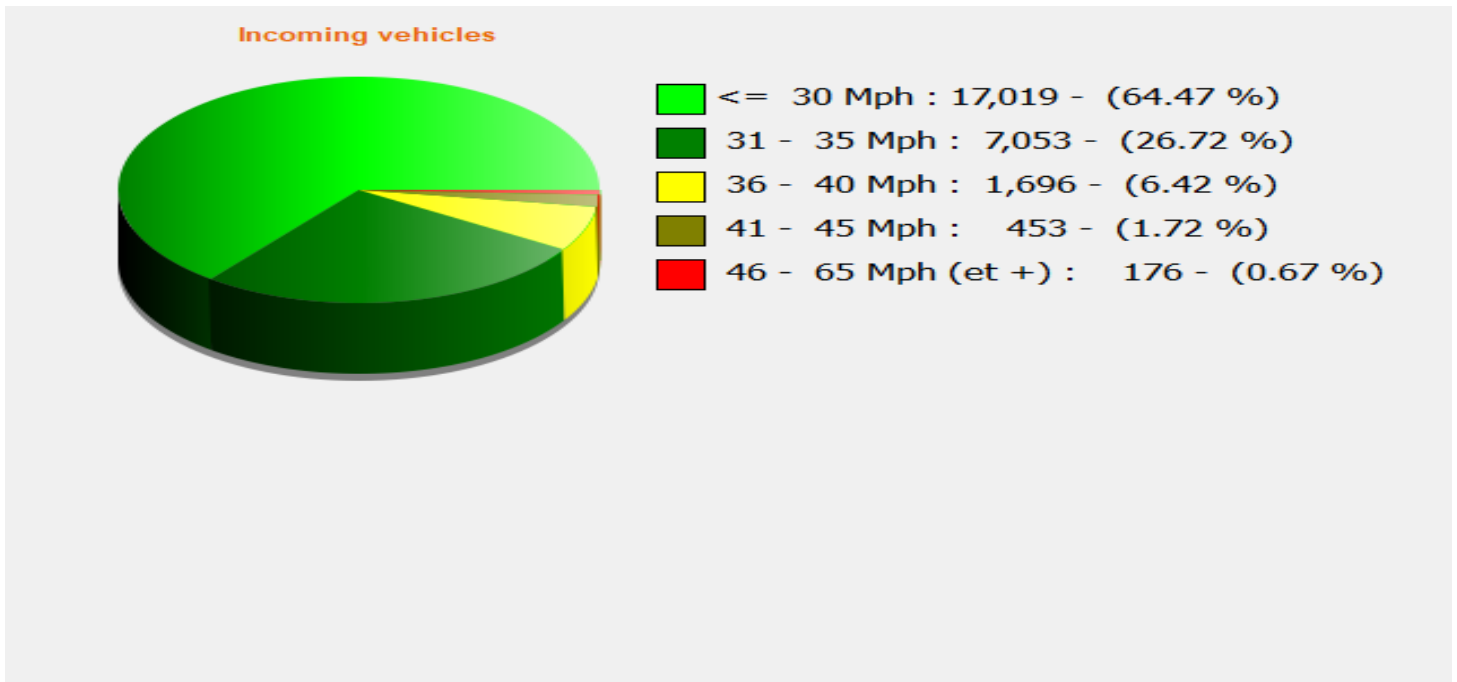

Location: Area 2, Blandford Road Secondary

Comments: 30 mph, Outbound

Start date: Friday, August 13, 2021 12:00 AM
End date: Saturday, August 21, 2021 11:00 AM

Location: Area 2, Blandford Road Secondary

Comments: 30 mph, Outbound

Start date: Friday, August 13, 2021 12:00 AM
End date: Saturday, August 21, 2021 11:00 AM

Location: Area 2, Blandford Road Secondary

Comments: 30 mph, Outbound

Start date: Friday, August 13, 2021 12:00 AM
End date: Saturday, August 21, 2021 11:00 AM