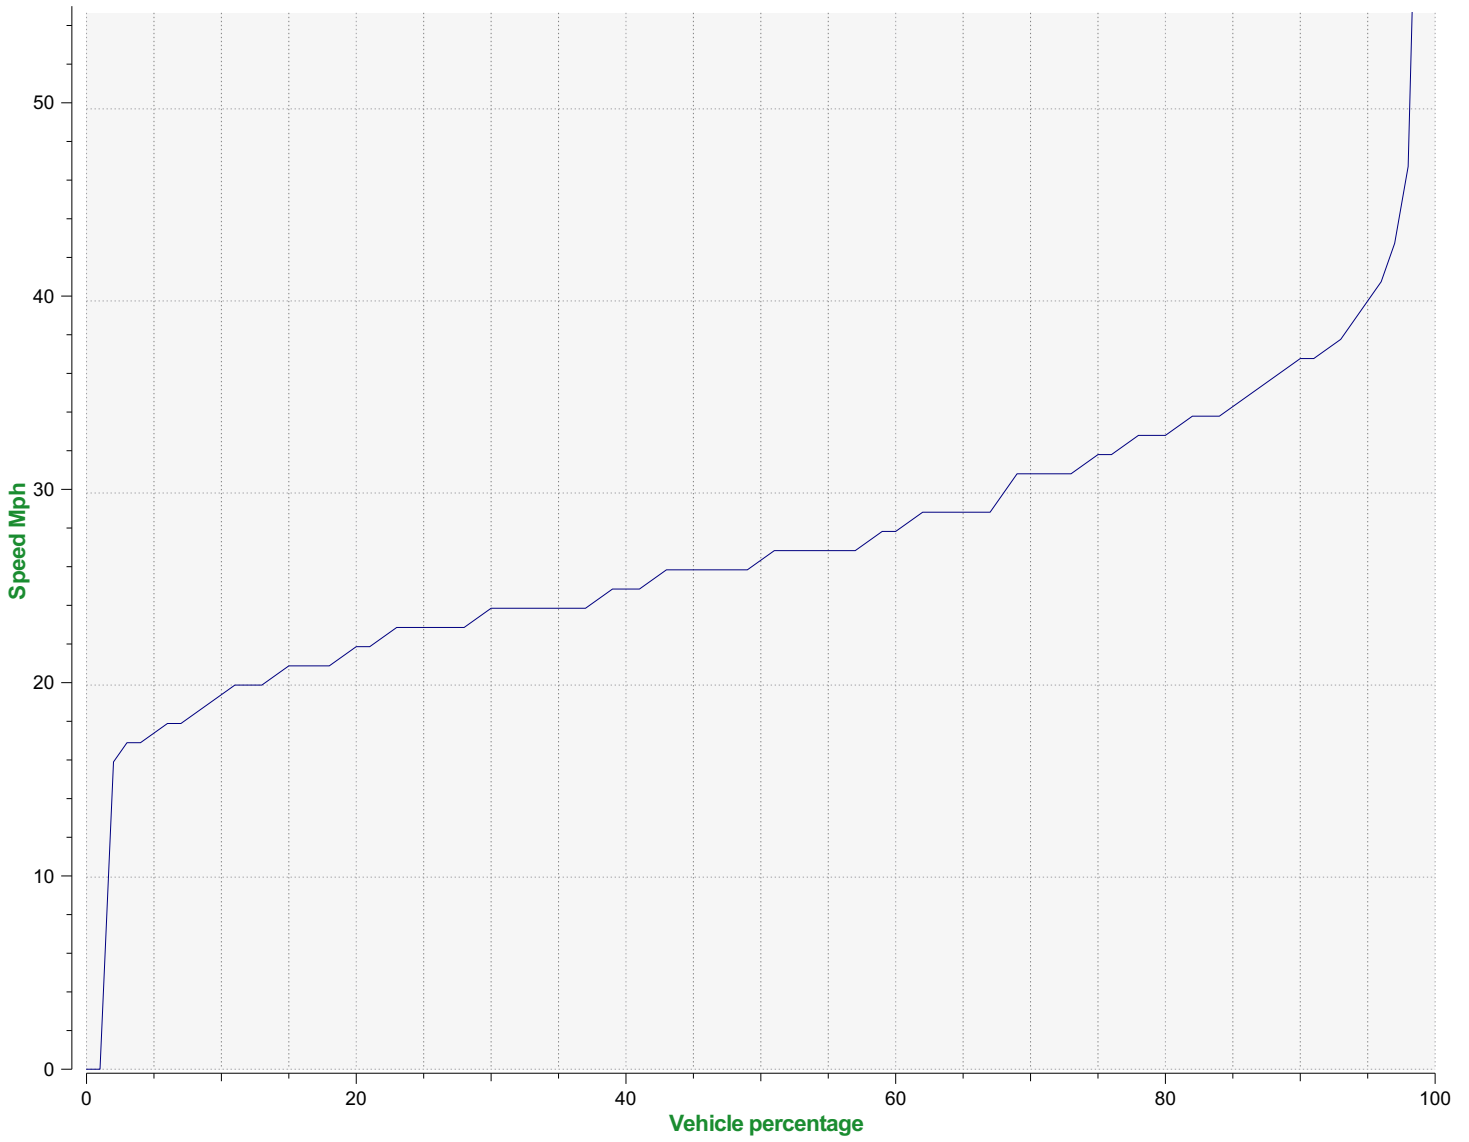

Location: Tottens Farm, Area 3

Comments: 20 mph Inbound

Speed percentiles (incoming)

V30: 18.00Mph **V50:** 21.00Mph **V85:** 31.00Mph

Start date: Wednesday, January 12, 2022 3:30 AM
End date: Friday, January 28, 2022 1:00 PM

Location: Tottens Farm, Area 3

Comments: 20 mph Inbound

Speed percentile(outgoing)

V30: 24.00Mph **V50:** 26.00Mph **V85:** 34.00Mph

Start date: Wednesday, January 12, 2022 3:30 AM
End date: Friday, January 28, 2022 1:00 PM