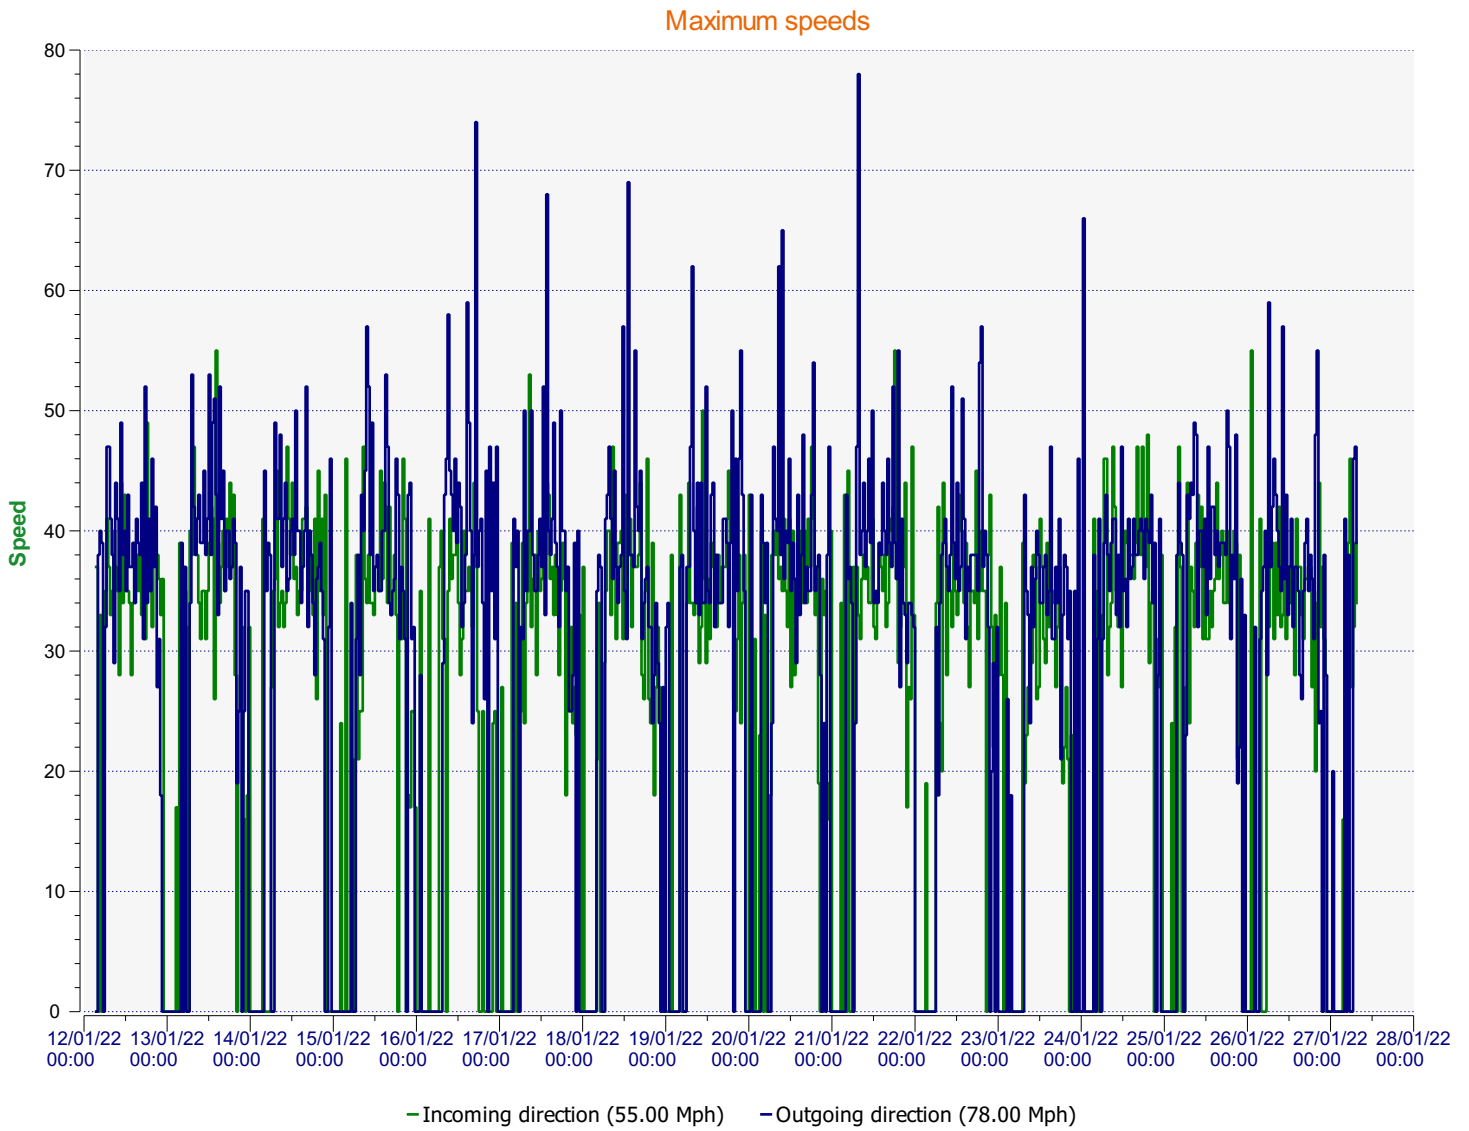

Location: Tottens Farm, Area 3

Comments: 20 mph Inbound

Start date: Wednesday, January 12, 2022 3:30 AM
End date: Friday, January 28, 2022 1:00 PM

Location: Tottens Farm, Area 3

Comments: 20 mph Inbound

Start date: Wednesday, January 12, 2022 3:30 AM
End date: Friday, January 28, 2022 1:00 PM

Location: Tottens Farm, Area 3

Comments: 20 mph Inbound

Speed percentiles (incoming)

V30: 18.00Mph **V50:** 21.00Mph **V85:** 31.00Mph

Start date: Wednesday, January 12, 2022 3:30 AM
End date: Friday, January 28, 2022 1:00 PM

Location: Tottens Farm, Area 3

Comments: 20 mph Inbound

Speed percentile(outgoing)

V30: 24.00Mph **V50:** 26.00Mph **V85:** 34.00Mph

Start date: Wednesday, January 12, 2022 3:30 AM
End date: Friday, January 28, 2022 1:00 PM

Location: Tottens Farm, Area 3

Comments: 20 mph Inbound