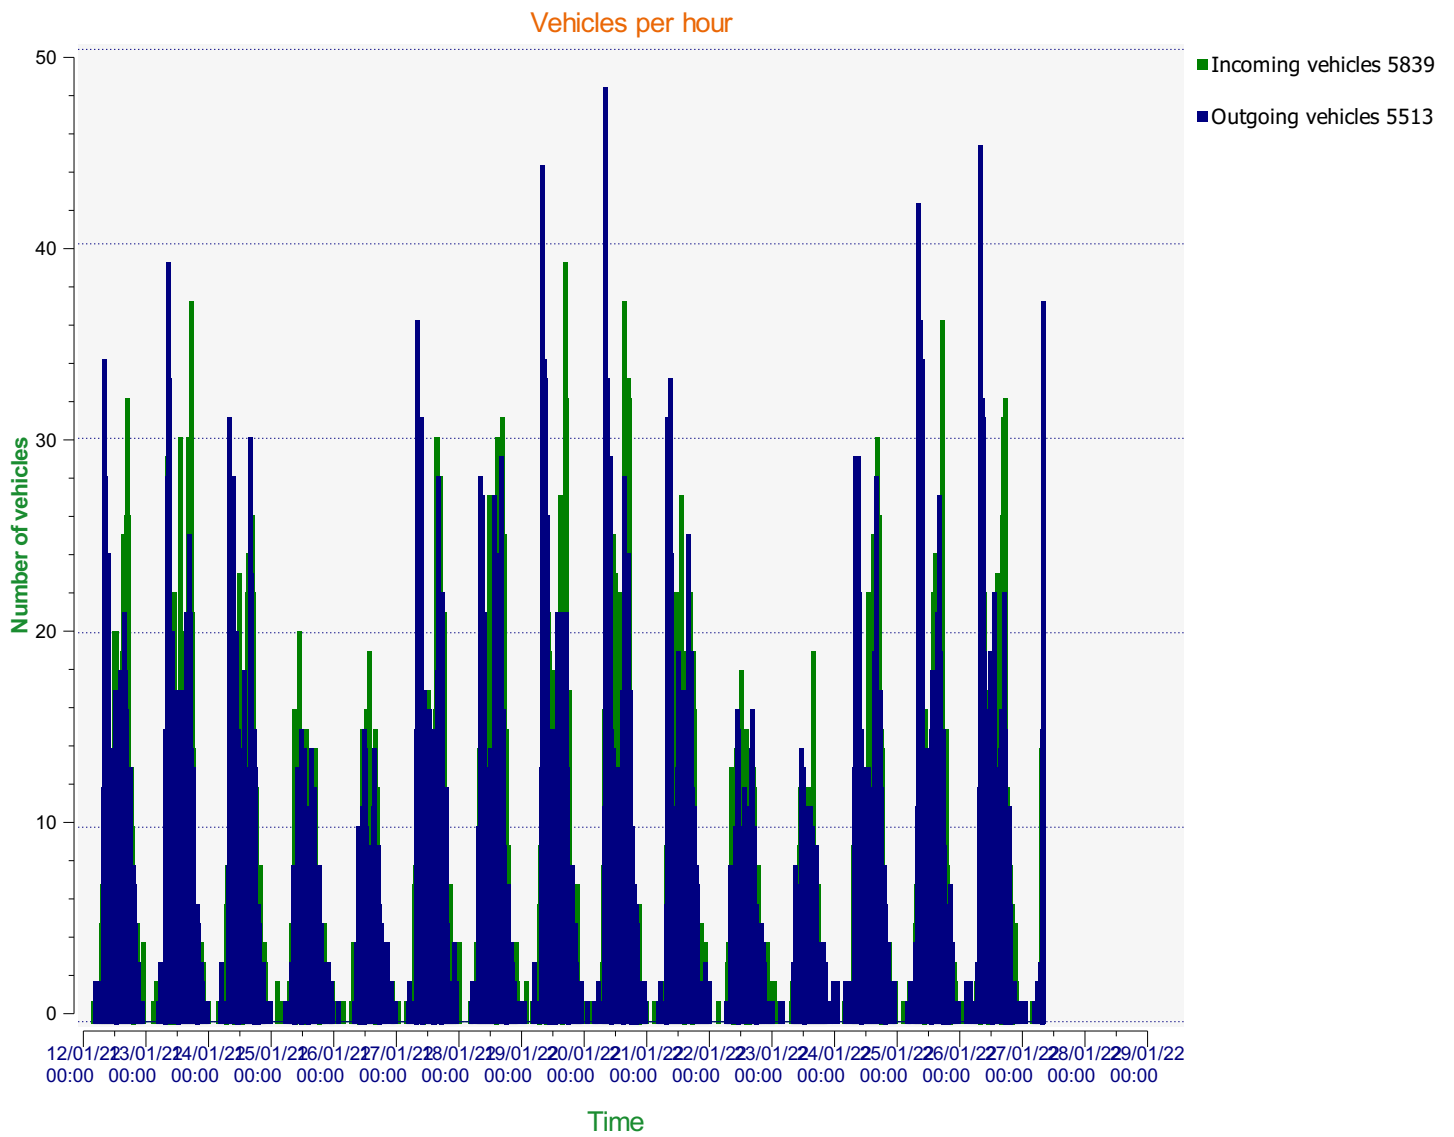

Location: Tottens Farm, Area 3

Comments: 20 mph Inbound

Start date: Wednesday, January 12, 2022 3:30 AM
End date: Friday, January 28, 2022 1:00 PM

Location: Tottens Farm, Area 3

Comments: 20 mph Inbound

Start date: Wednesday, January 12, 2022 3:30 AM
End date: Friday, January 28, 2022 1:00 PM

Location: Tottens Farm, Area 3

Comments: 20 mph Inbound

Speed percentiles (incoming)

V30: 18.00Mph **V50:** 21.00Mph **V85:** 31.00Mph

Start date: Wednesday, January 12, 2022 3:30 AM
End date: Friday, January 28, 2022 1:00 PM

Location: Tottens Farm, Area 3

Comments: 20 mph Inbound

Speed percentile(outgoing)

V30: 24.00Mph **V50:** 26.00Mph **V85:** 34.00Mph

Start date: Wednesday, January 12, 2022 3:30 AM
End date: Friday, January 28, 2022 1:00 PM