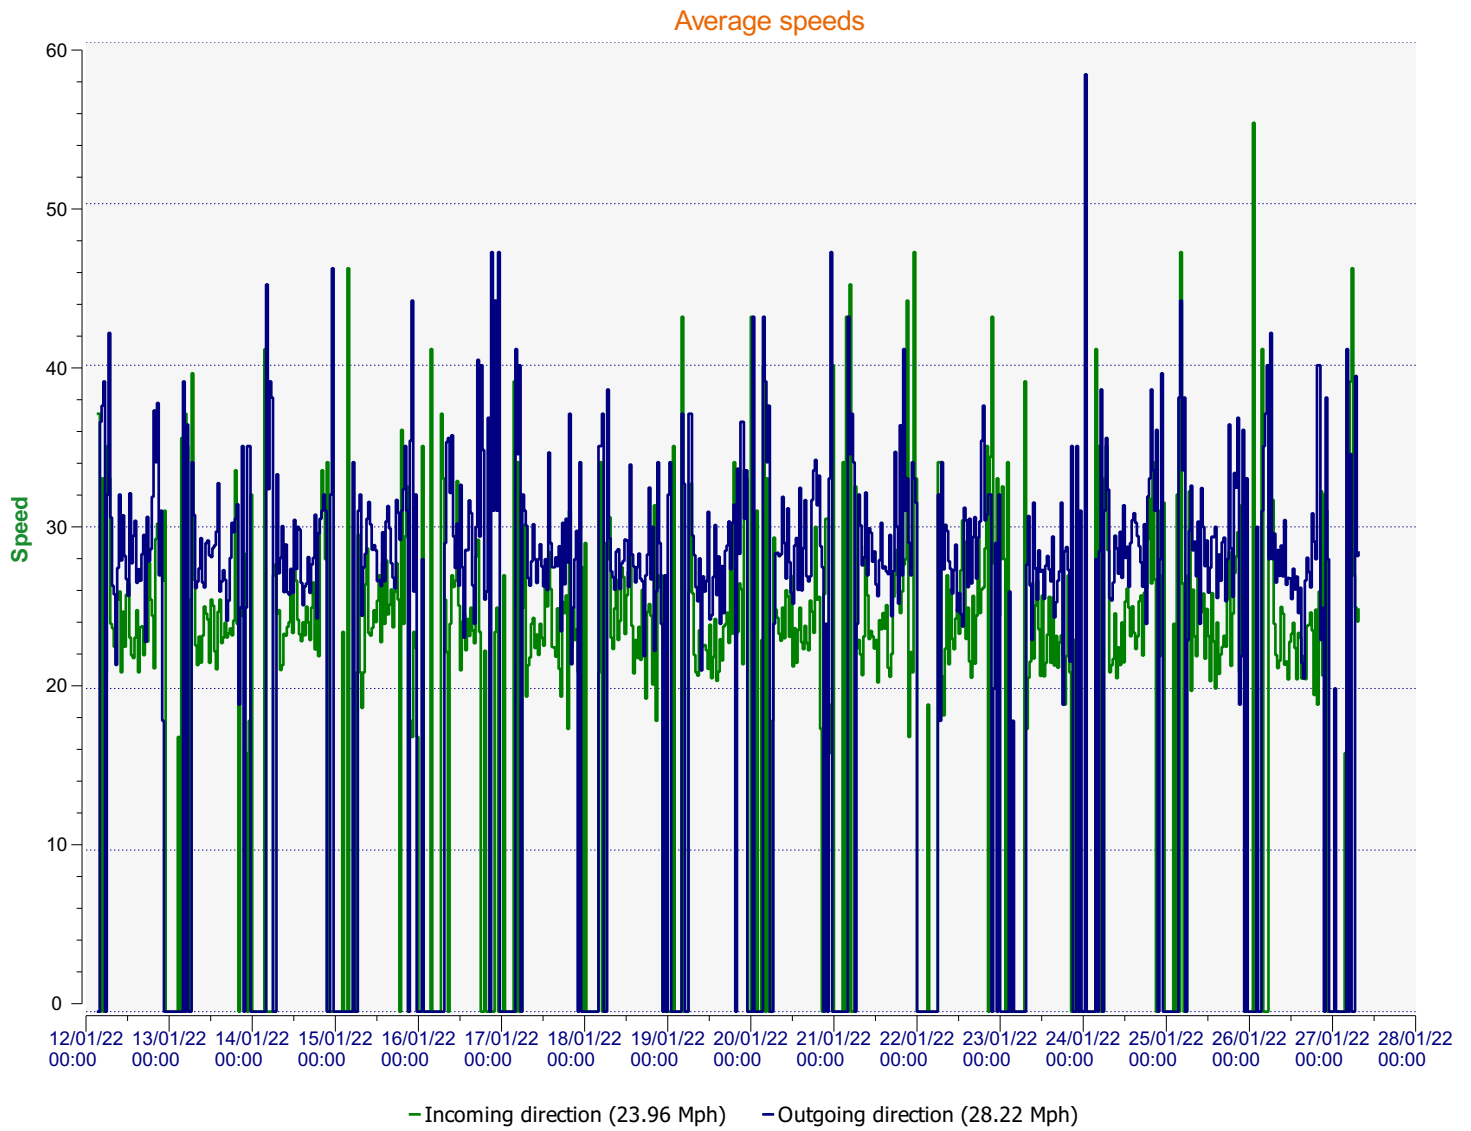

Start date: Wednesday, January 12, 2022 3:30 AM
End date: Friday, January 28, 2022 1:00 PM

Location: Tottens Farm, Area 3

Comments: 20 mph Inbound