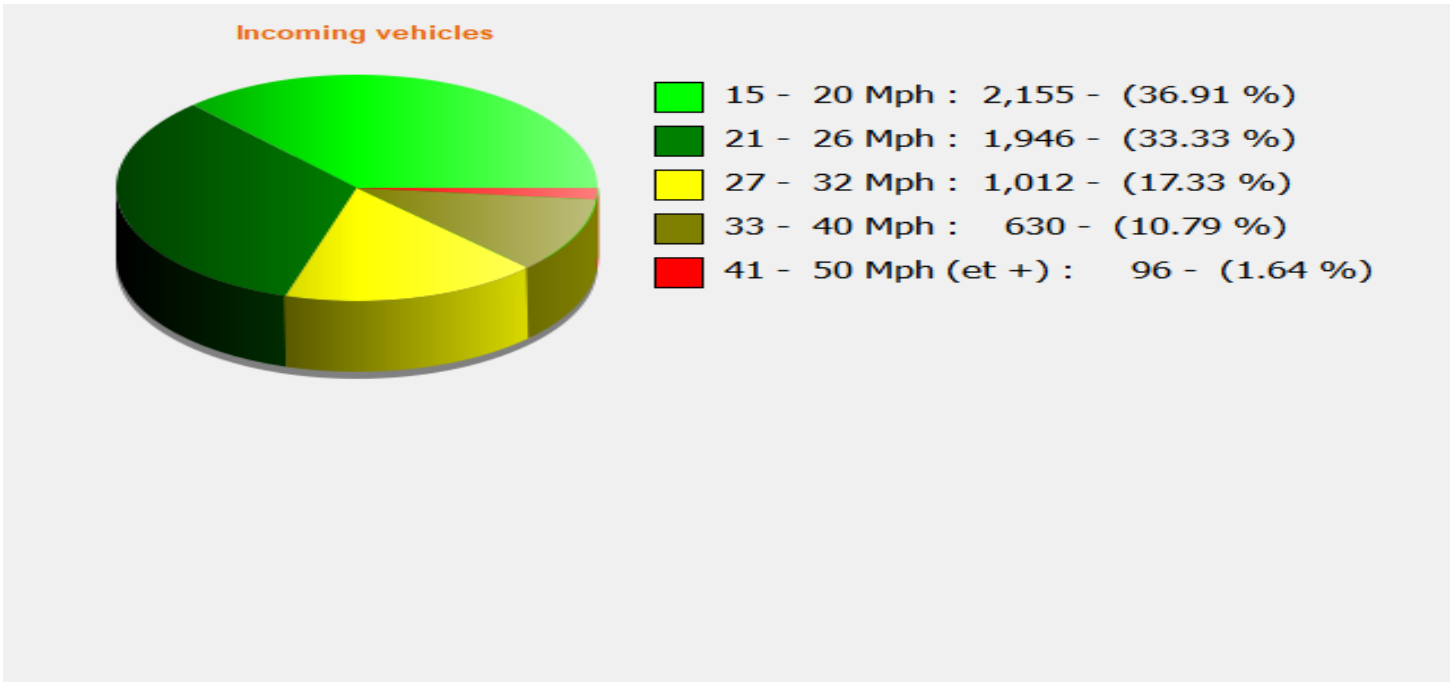

Location: Tottens Farm, Area 3

Comments: 20 mph Inbound

Start date: Wednesday, January 12, 2022 3:30 AM
End date: Friday, January 28, 2022 1:00 PM

Location: Tottens Farm, Area 3

Comments: 20 mph Inbound

Start date: Wednesday, January 12, 2022 3:30 AM
End date: Friday, January 28, 2022 1:00 PM