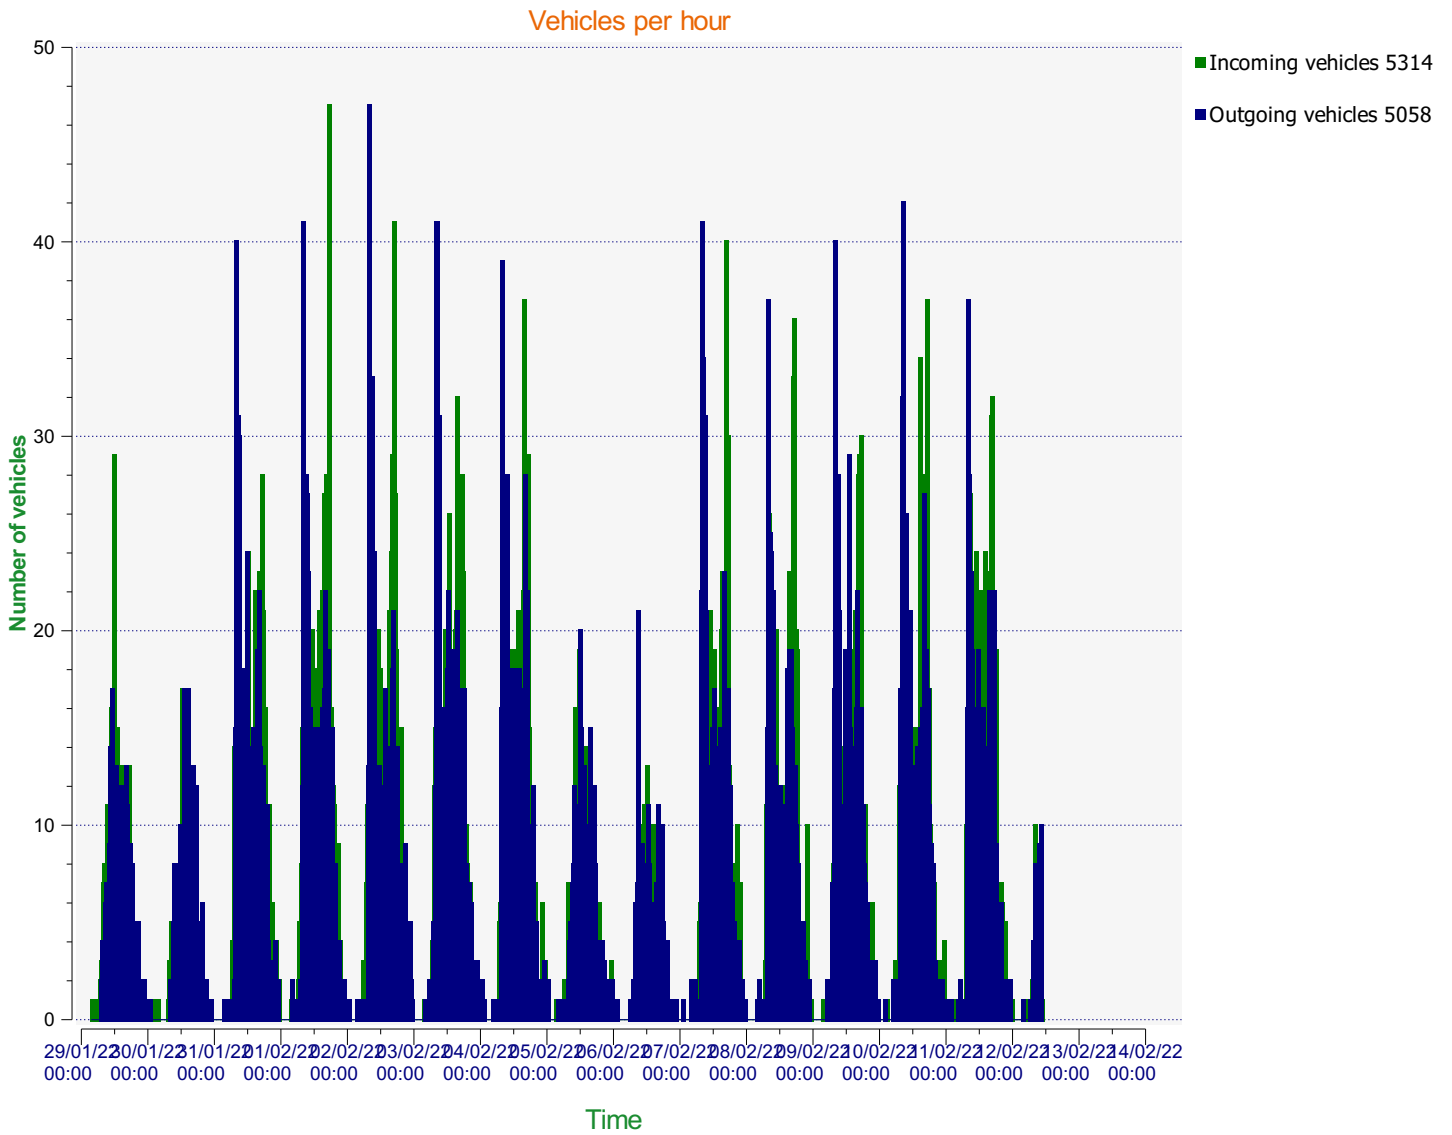

Location: Tottens Farm, Area 3

Comments: 20 mph Inbound

Start date: Saturday, January 29, 2022 3:30 AM
End date: Sunday, February 13, 2022 1:00 PM

Location: Tottens Farm, Area 3

Comments: 20 mph Inbound

Start date: Saturday, January 29, 2022 3:30 AM
End date: Sunday, February 13, 2022 1:00 PM

Location: Tottens Farm, Area 3

Comments: 20 mph Inbound

Speed percentiles (incoming)

V30: 18.00Mph **V50:** 21.00Mph **V85:** 31.00Mph

Start date: Saturday, January 29, 2022 3:30 AM
End date: Sunday, February 13, 2022 1:00 PM

Location: Tottens Farm, Area 3

Comments: 20 mph Inbound

Speed percentile(outgoing)

V30: 23.00Mph **V50:** 26.00Mph **V85:** 34.00Mph

Start date: Saturday, January 29, 2022 3:30 AM
End date: Sunday, February 13, 2022 1:00 PM