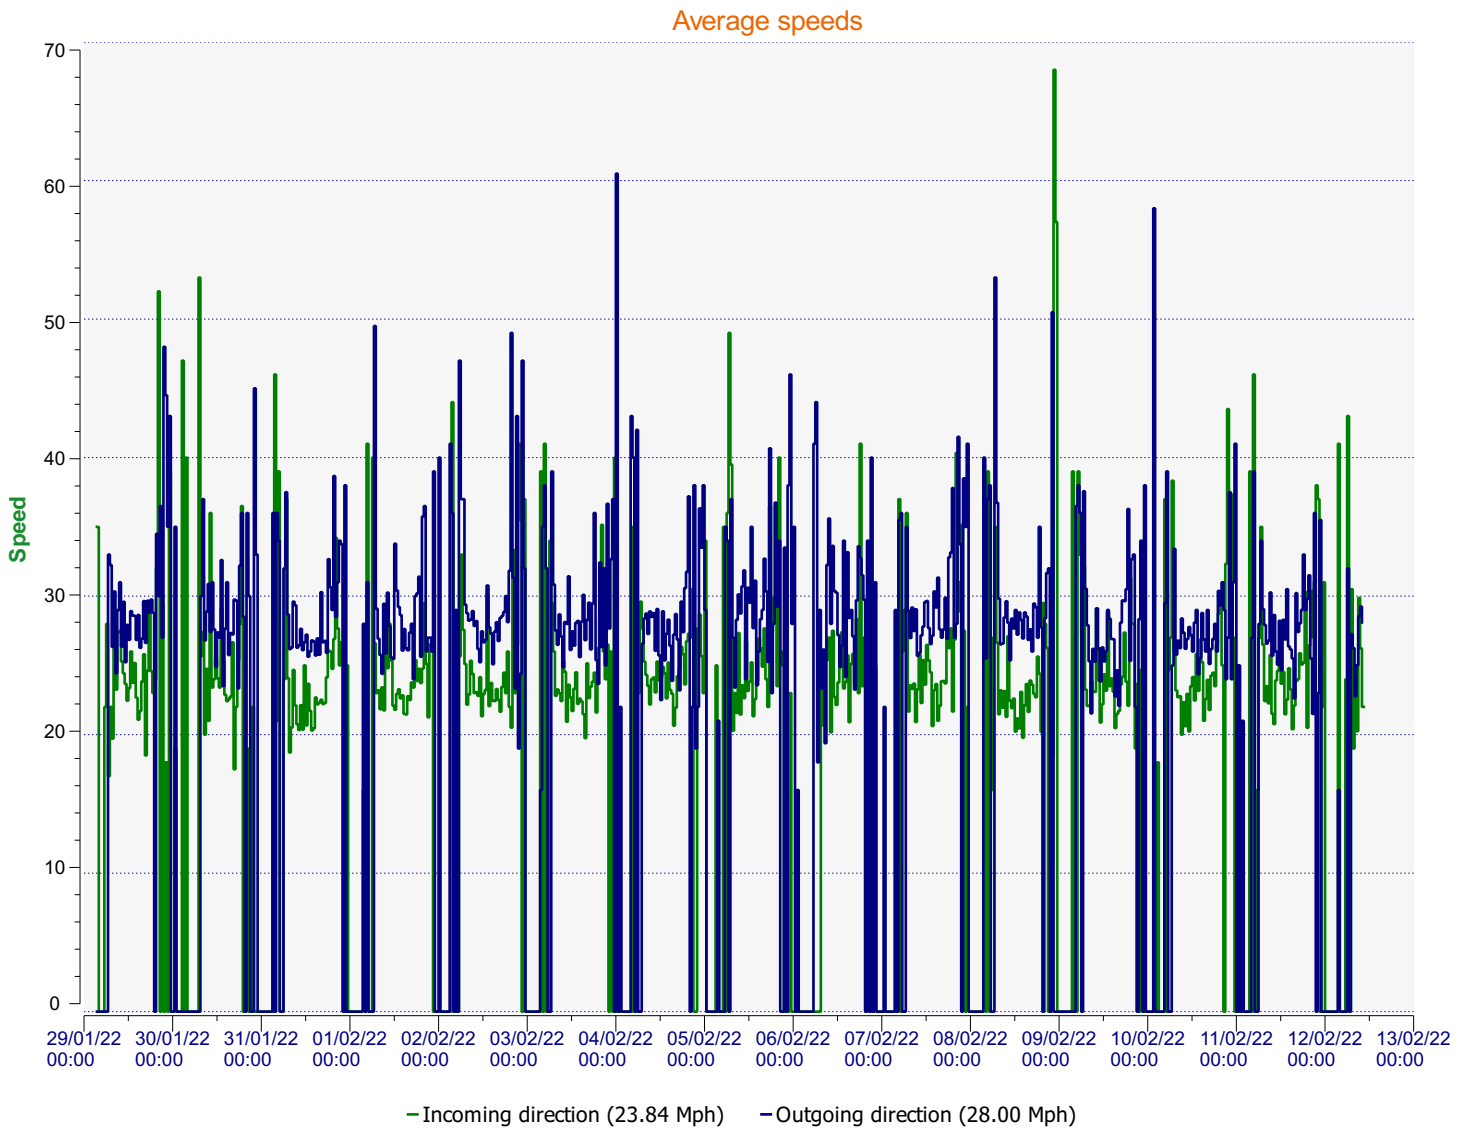

Start date: Saturday, January 29, 2022 3:30 AM
End date: Sunday, February 13, 2022 1:00 PM

Location: Tottens Farm, Area 3

Comments: 20 mph Inbound