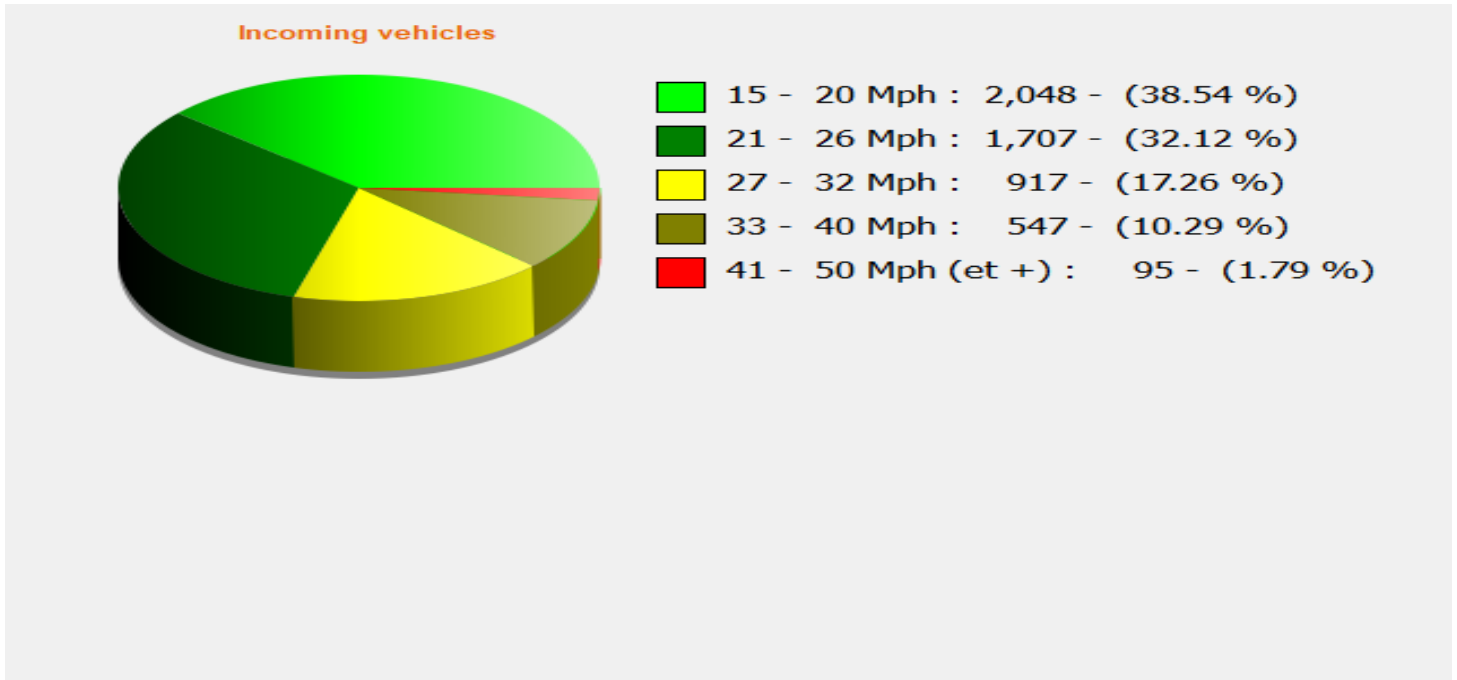

Location: Tottens Farm, Area 3

Comments: 20 mph Inbound

Start date: Saturday, January 29, 2022 3:30 AM
End date: Sunday, February 13, 2022 1:00 PM

Location: Tottens Farm, Area 3

Comments: 20 mph Inbound

Start date: Saturday, January 29, 2022 3:30 AM
End date: Sunday, February 13, 2022 1:00 PM