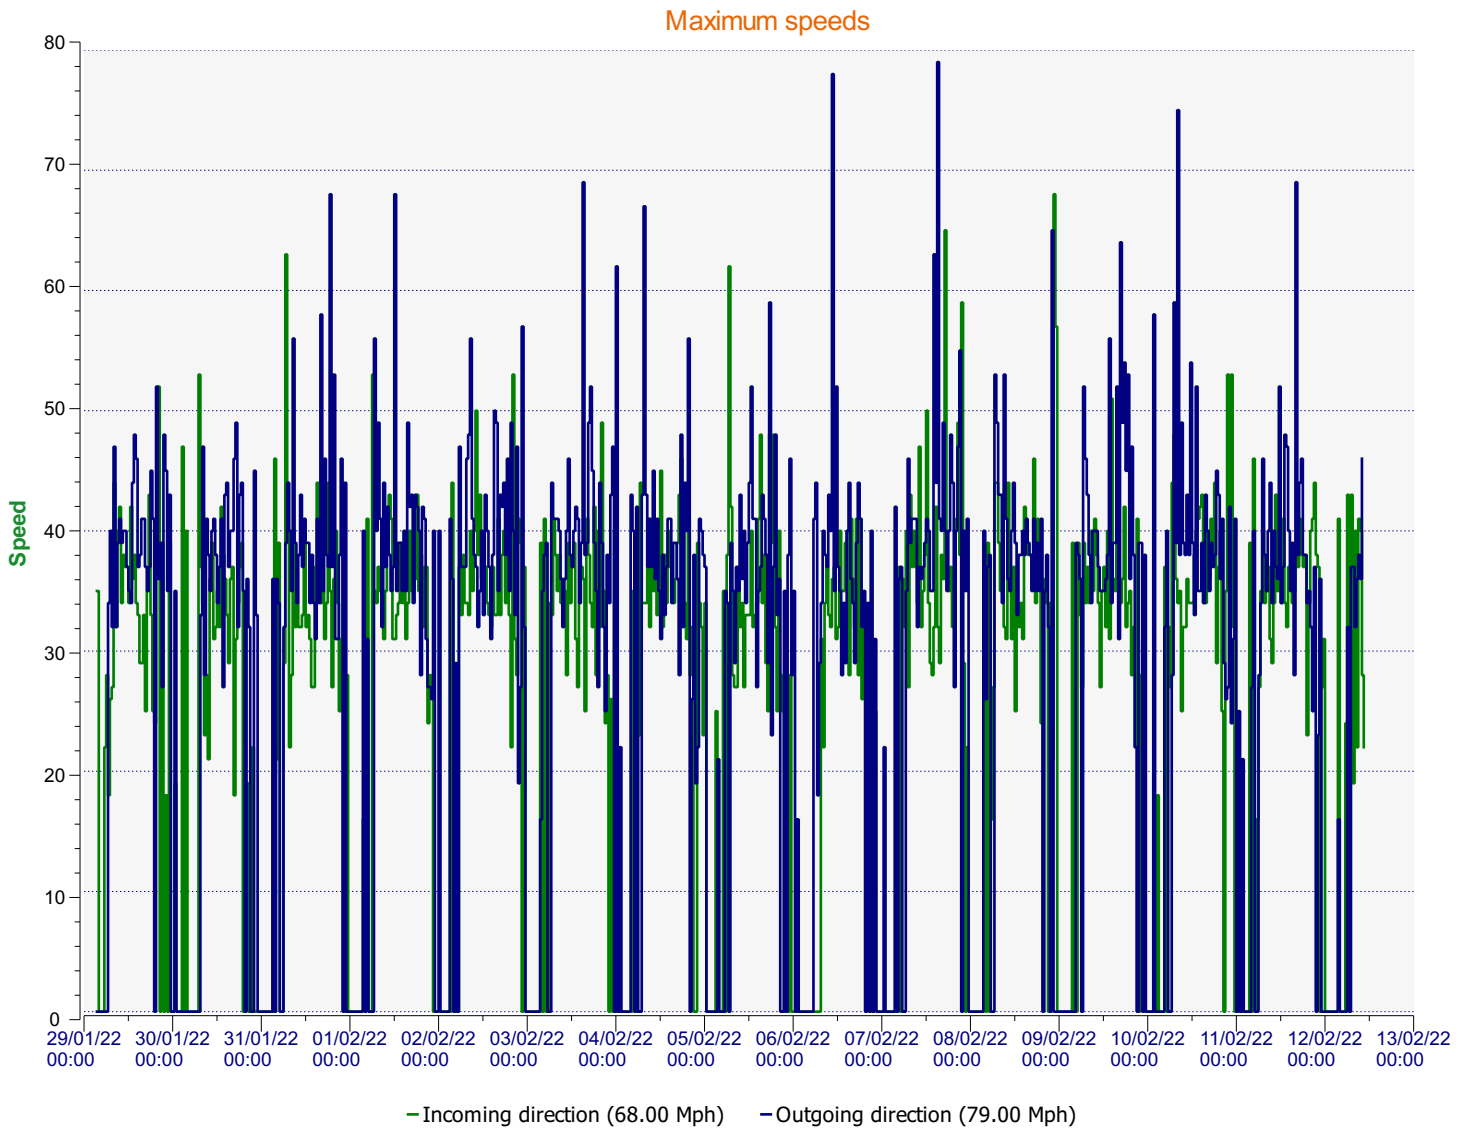

Location: Tottens Farm, Area 3

Comments: 20 mph Inbound

Start date: Saturday, January 29, 2022 3:30 AM
End date: Sunday, February 13, 2022 1:00 PM

Location: Tottens Farm, Area 3

Comments: 20 mph Inbound

Start date: Saturday, January 29, 2022 3:30 AM
End date: Sunday, February 13, 2022 1:00 PM

Location: Tottens Farm, Area 3

Comments: 20 mph Inbound

Speed percentiles (incoming)

V30: 18.00Mph **V50:** 21.00Mph **V85:** 31.00Mph

Start date: Saturday, January 29, 2022 3:30 AM
End date: Sunday, February 13, 2022 1:00 PM

Location: Tottens Farm, Area 3

Comments: 20 mph Inbound

Speed percentile(outgoing)

V30: 23.00Mph **V50:** 26.00Mph **V85:** 34.00Mph

Start date: Saturday, January 29, 2022 3:30 AM
End date: Sunday, February 13, 2022 1:00 PM

Location: Tottens Farm, Area 3

Comments: 20 mph Inbound