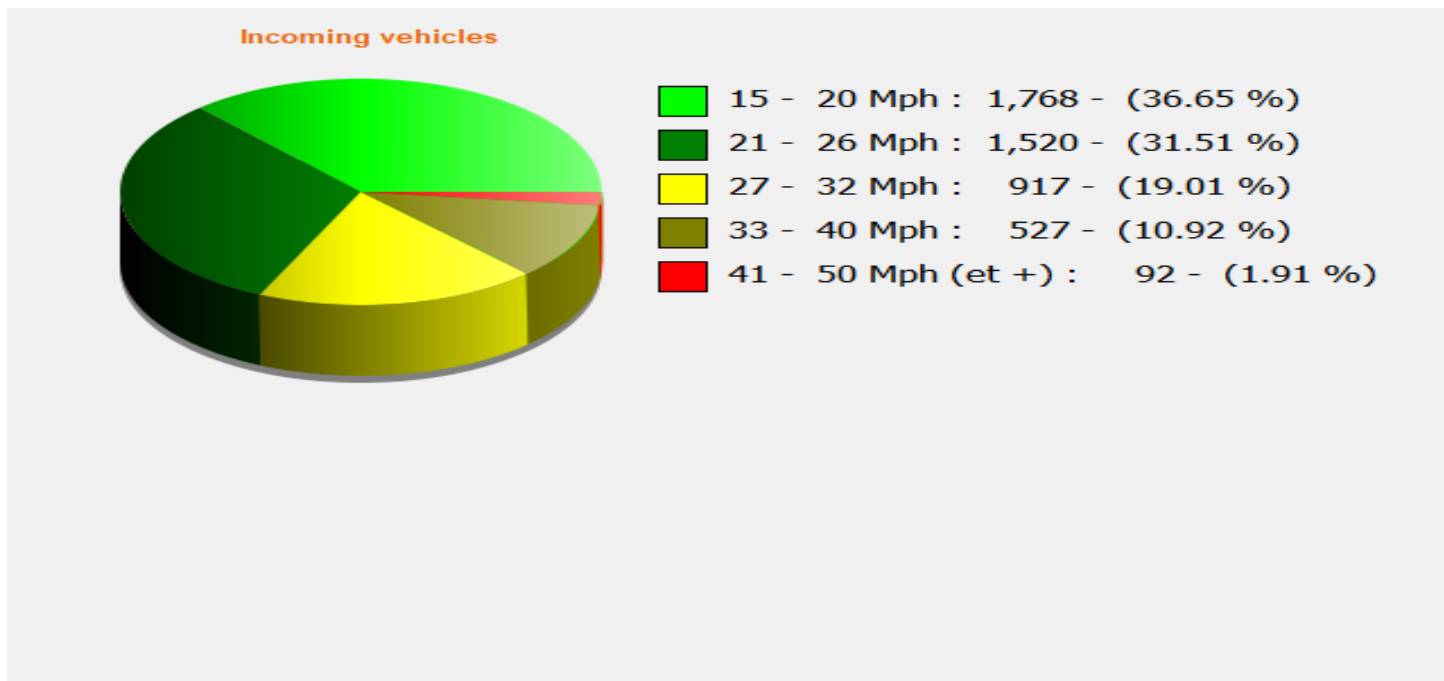

Location: Tottens Farm, Area 3

Comments: 20 mph Inbound

Start date: Tuesday, February 15, 2022 3:30 AM
End date: Tuesday, March 1, 2022 1:00 PM

Location: Tottens Farm, Area 3

Comments: 20 mph Inbound

Start date: Tuesday, February 15, 2022 3:30 AM
End date: Tuesday, March 1, 2022 1:00 PM