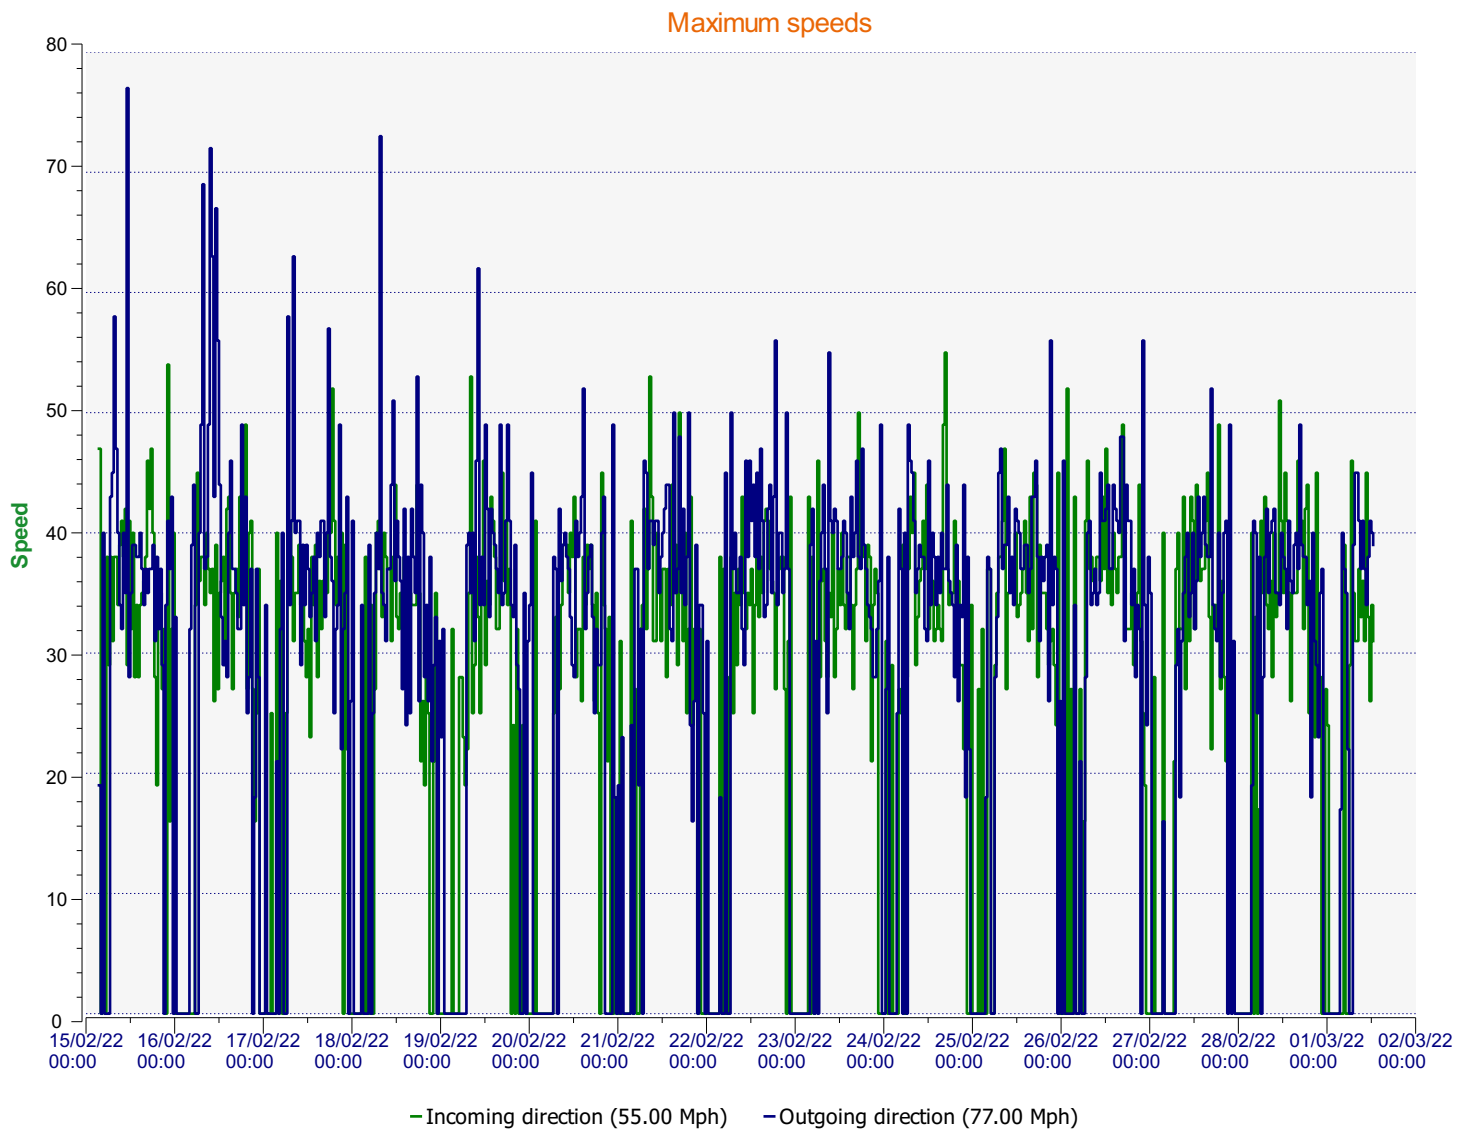

Location: Tottens Farm, Area 3

Comments: 20 mph Inbound

Start date: Tuesday, February 15, 2022 3:30 AM
End date: Tuesday, March 1, 2022 1:00 PM

Location: Tottens Farm, Area 3

Comments: 20 mph Inbound

Start date: Tuesday, February 15, 2022 3:30 AM
End date: Tuesday, March 1, 2022 1:00 PM

Location: Tottens Farm, Area 3

Comments: 20 mph Inbound

Speed percentiles (incoming)

V30: 18.00Mph **V50:** 22.00Mph **V85:** 31.00Mph

Start date: Tuesday, February 15, 2022 3:30 AM
End date: Tuesday, March 1, 2022 1:00 PM

Location: Tottens Farm, Area 3

Comments: 20 mph Inbound

Speed percentile(outgoing)

V30: 23.00Mph **V50:** 26.00Mph **V85:** 34.00Mph

Start date: Tuesday, February 15, 2022 3:30 AM
End date: Tuesday, March 1, 2022 1:00 PM

Location: Tottens Farm, Area 3

Comments: 20 mph Inbound