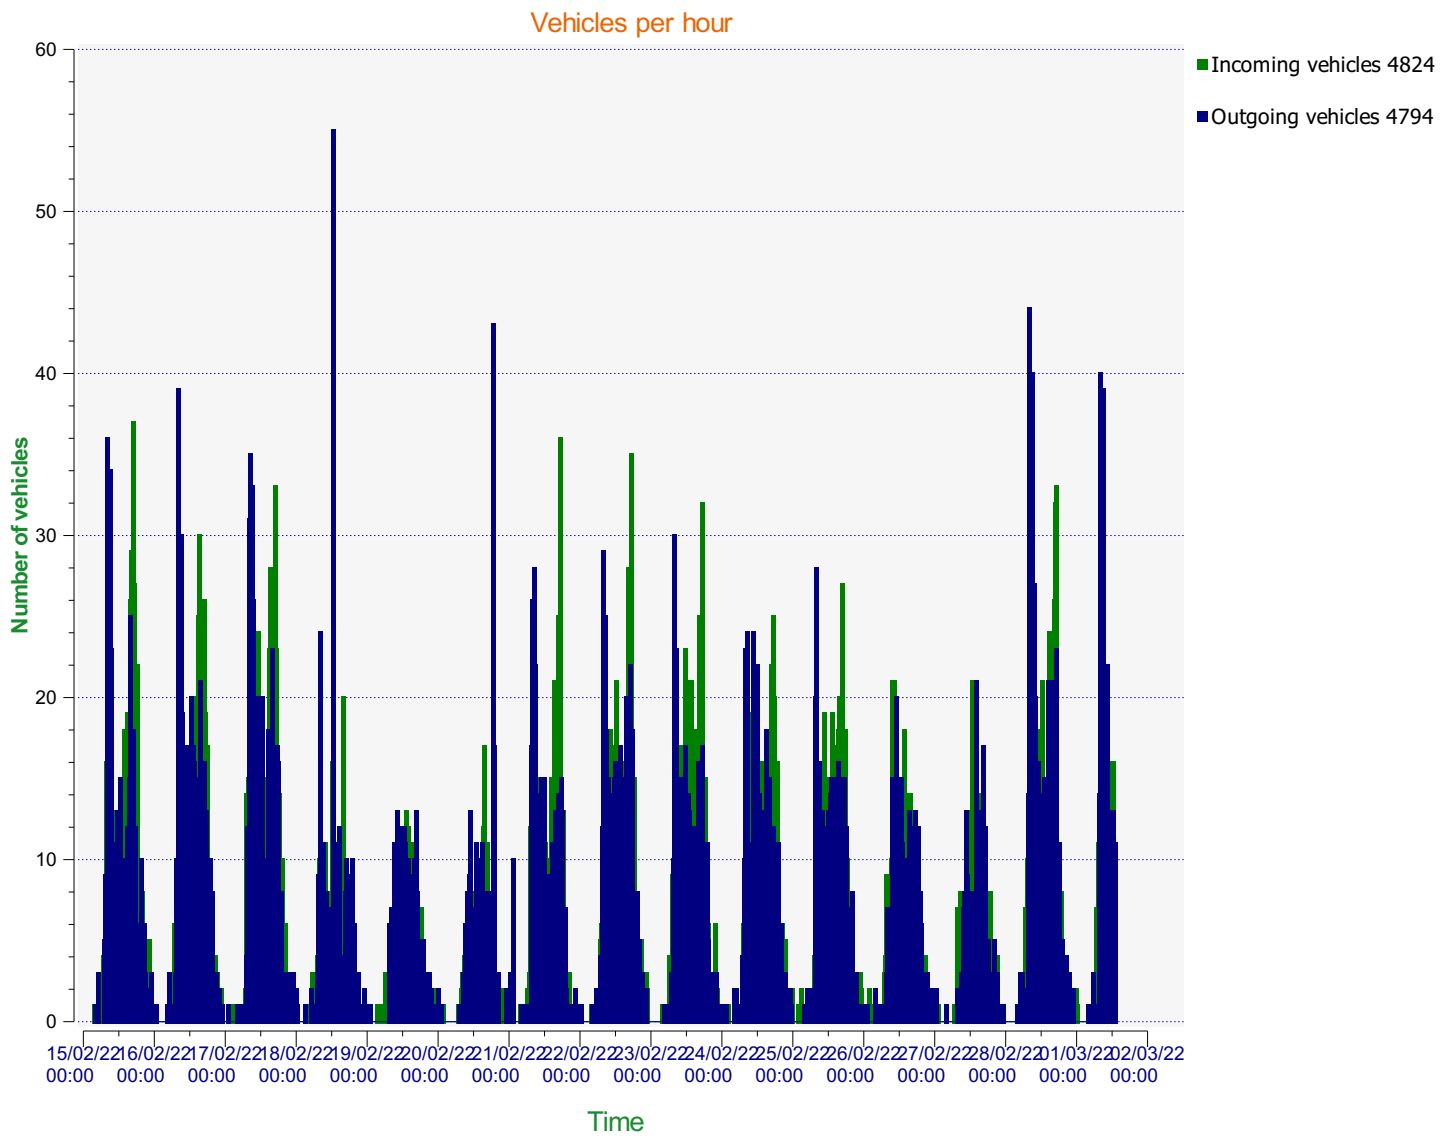

Location: Tottens Farm, Area 3

Comments: 20 mph Inbound

Start date: Tuesday, February 15, 2022 3:30 AM
End date: Tuesday, March 1, 2022 1:00 PM

Location: Tottens Farm, Area 3

Comments: 20 mph Inbound

Start date: Tuesday, February 15, 2022 3:30 AM
End date: Tuesday, March 1, 2022 1:00 PM

Location: Tottens Farm, Area 3

Comments: 20 mph Inbound

Speed percentiles (incoming)

V30: 18.00Mph **V50:** 22.00Mph **V85:** 31.00Mph

Start date: Tuesday, February 15, 2022 3:30 AM
End date: Tuesday, March 1, 2022 1:00 PM

Location: Tottens Farm, Area 3

Comments: 20 mph Inbound

Speed percentile(outgoing)

V30: 23.00Mph **V50:** 26.00Mph **V85:** 34.00Mph

Start date: Tuesday, February 15, 2022 3:30 AM
End date: Tuesday, March 1, 2022 1:00 PM