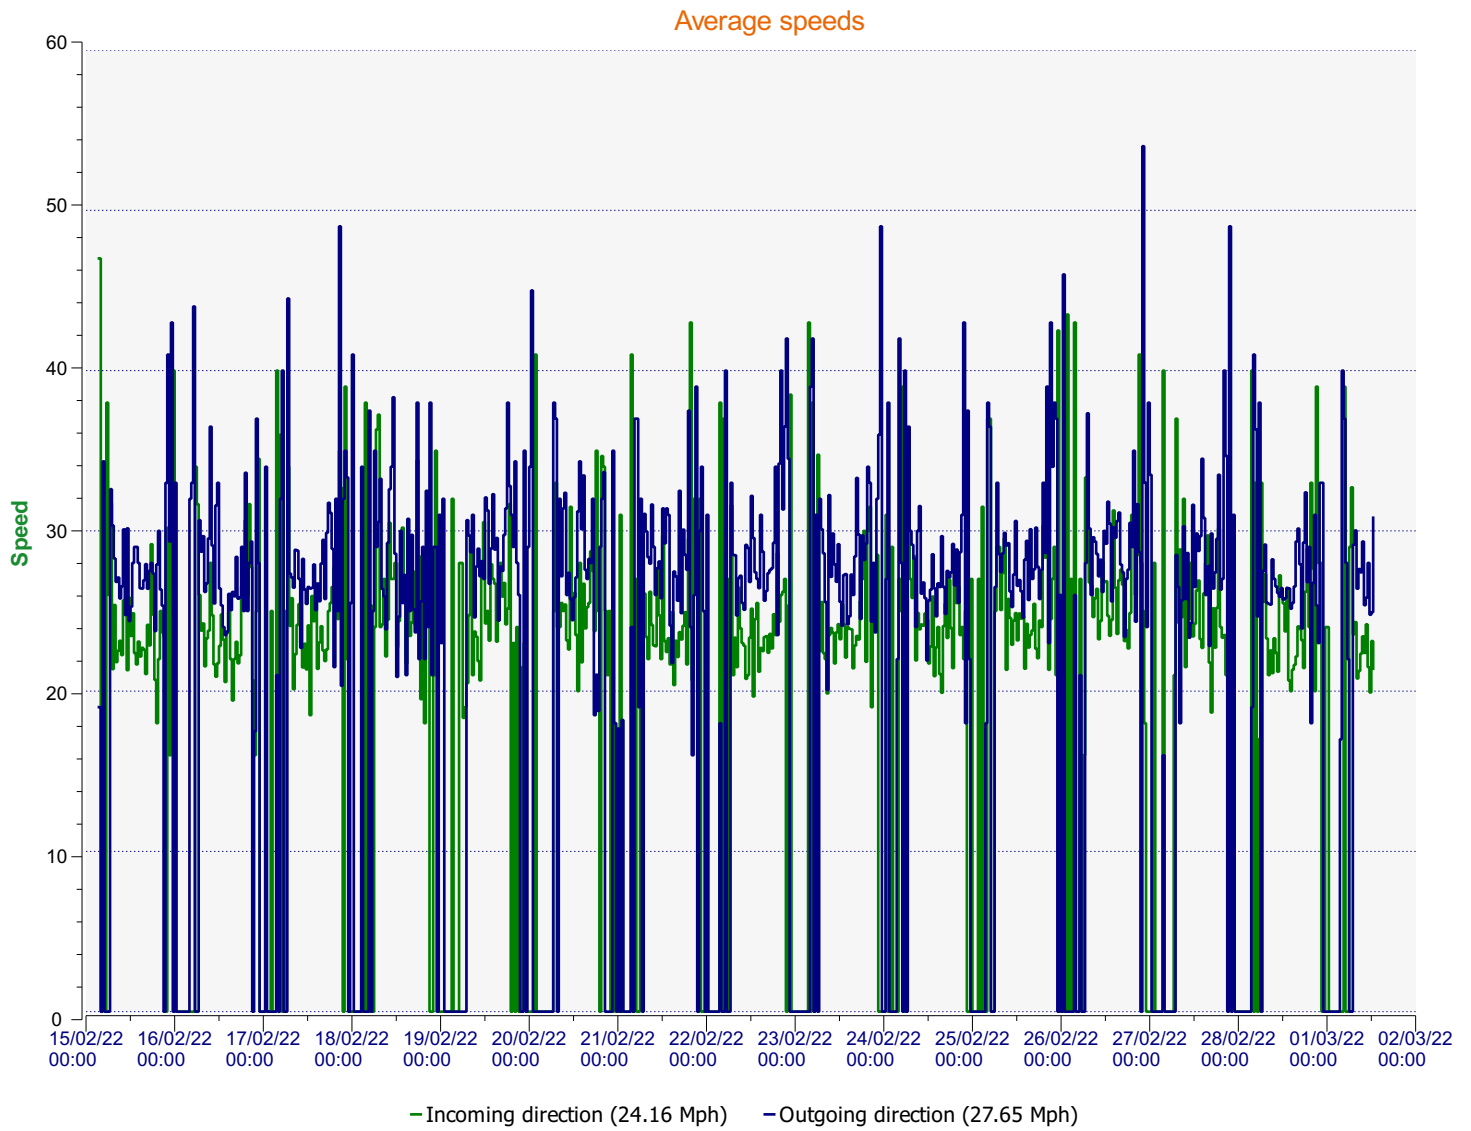

Start date: Tuesday, February 15, 2022 3:30 AM
End date: Tuesday, March 1, 2022 1:00 PM

Location: Tottens Farm, Area 3

Comments: 20 mph Inbound