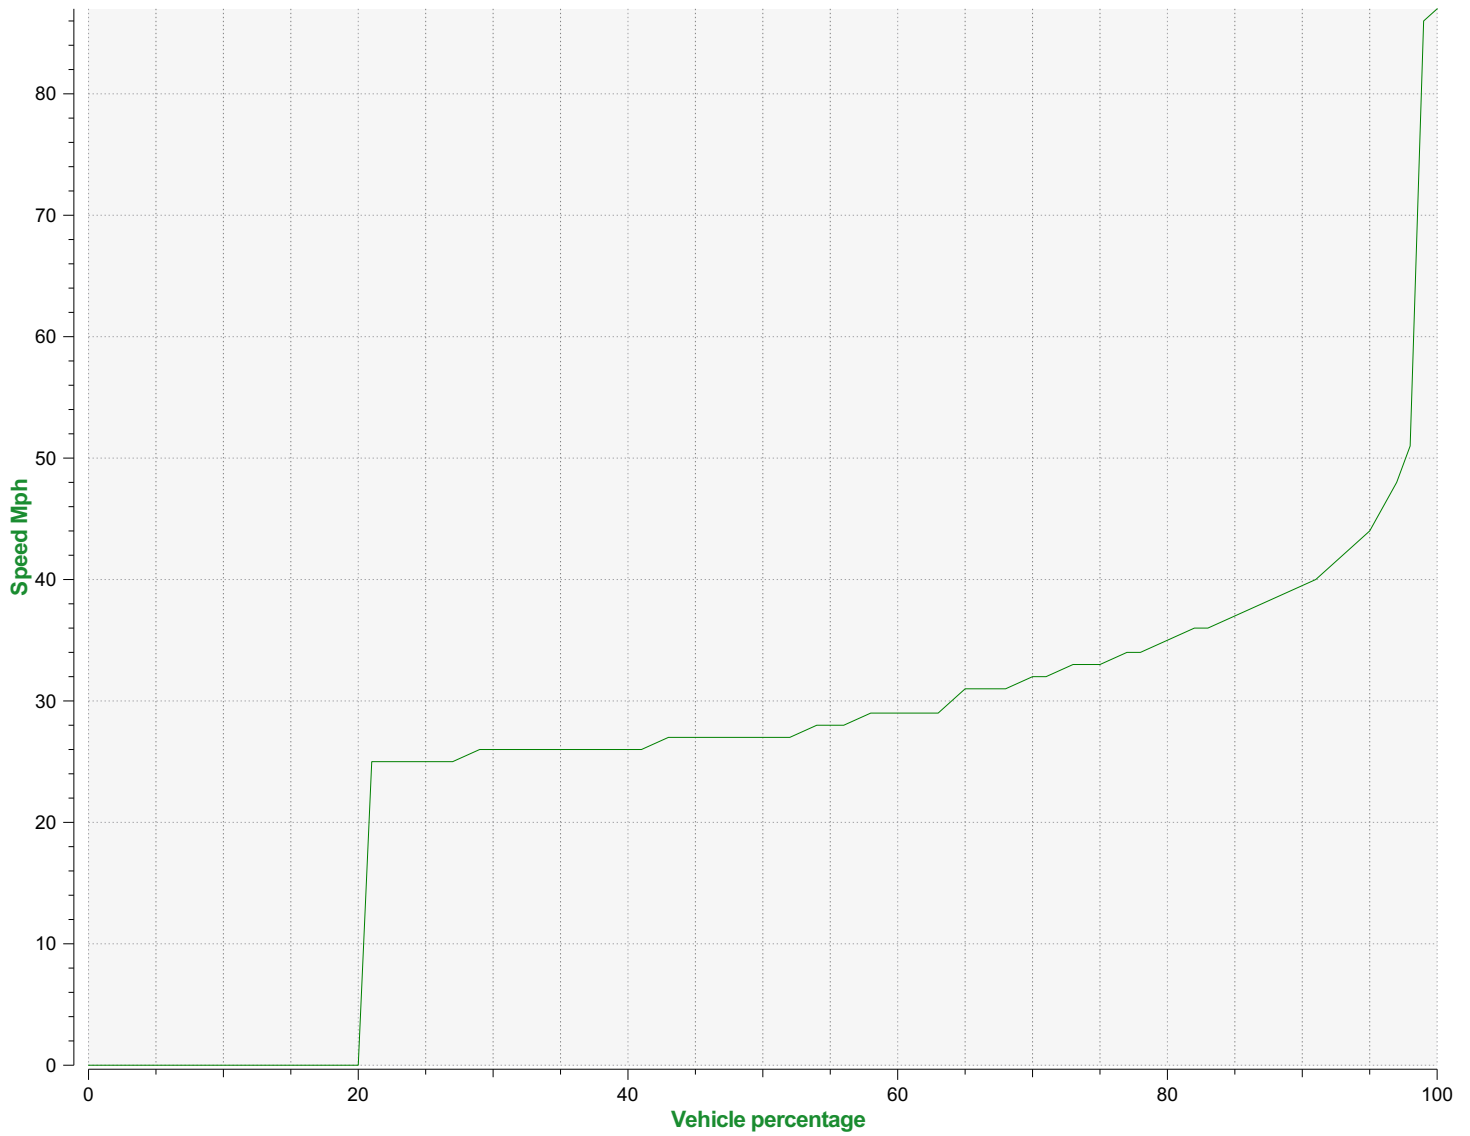

### Outgoing vehicles

	<= 30 Mph : 7,548 - (31.18 %)
	31 - 35 Mph : 7,516 - (31.05 %)
	36 - 40 Mph : 4,982 - (20.58 %)
	41 - 45 Mph : 2,453 - (10.13 %)
	46 - 65 Mph (et +) : 1,711 - (7.07 %)

**Start date:** Wednesday, March 23, 2022 12:00 AM  
**End date:** Wednesday, March 30, 2022 3:00 PM

**Location:** Blandford Road Primary

**Comments:** 30 mph, Inbound

**Speed percentiles (incoming)**

**V30:** 26.00Mph    **V50:** 27.00Mph    **V85:** 37.00Mph

**Start date:** Wednesday, March 23, 2022 12:00 AM  
**End date:** Wednesday, March 30, 2022 3:00 PM

**Location:** Blandford Road Primary

**Comments:** 30 mph, Inbound

**Speed percentile(outgoing)**

**V30:** 28.00Mph **V50:** 33.00Mph **V85:** 40.00Mph

**Start date:** Wednesday, March 23, 2022 12:00 AM  
**End date:** Wednesday, March 30, 2022 3:00 PM