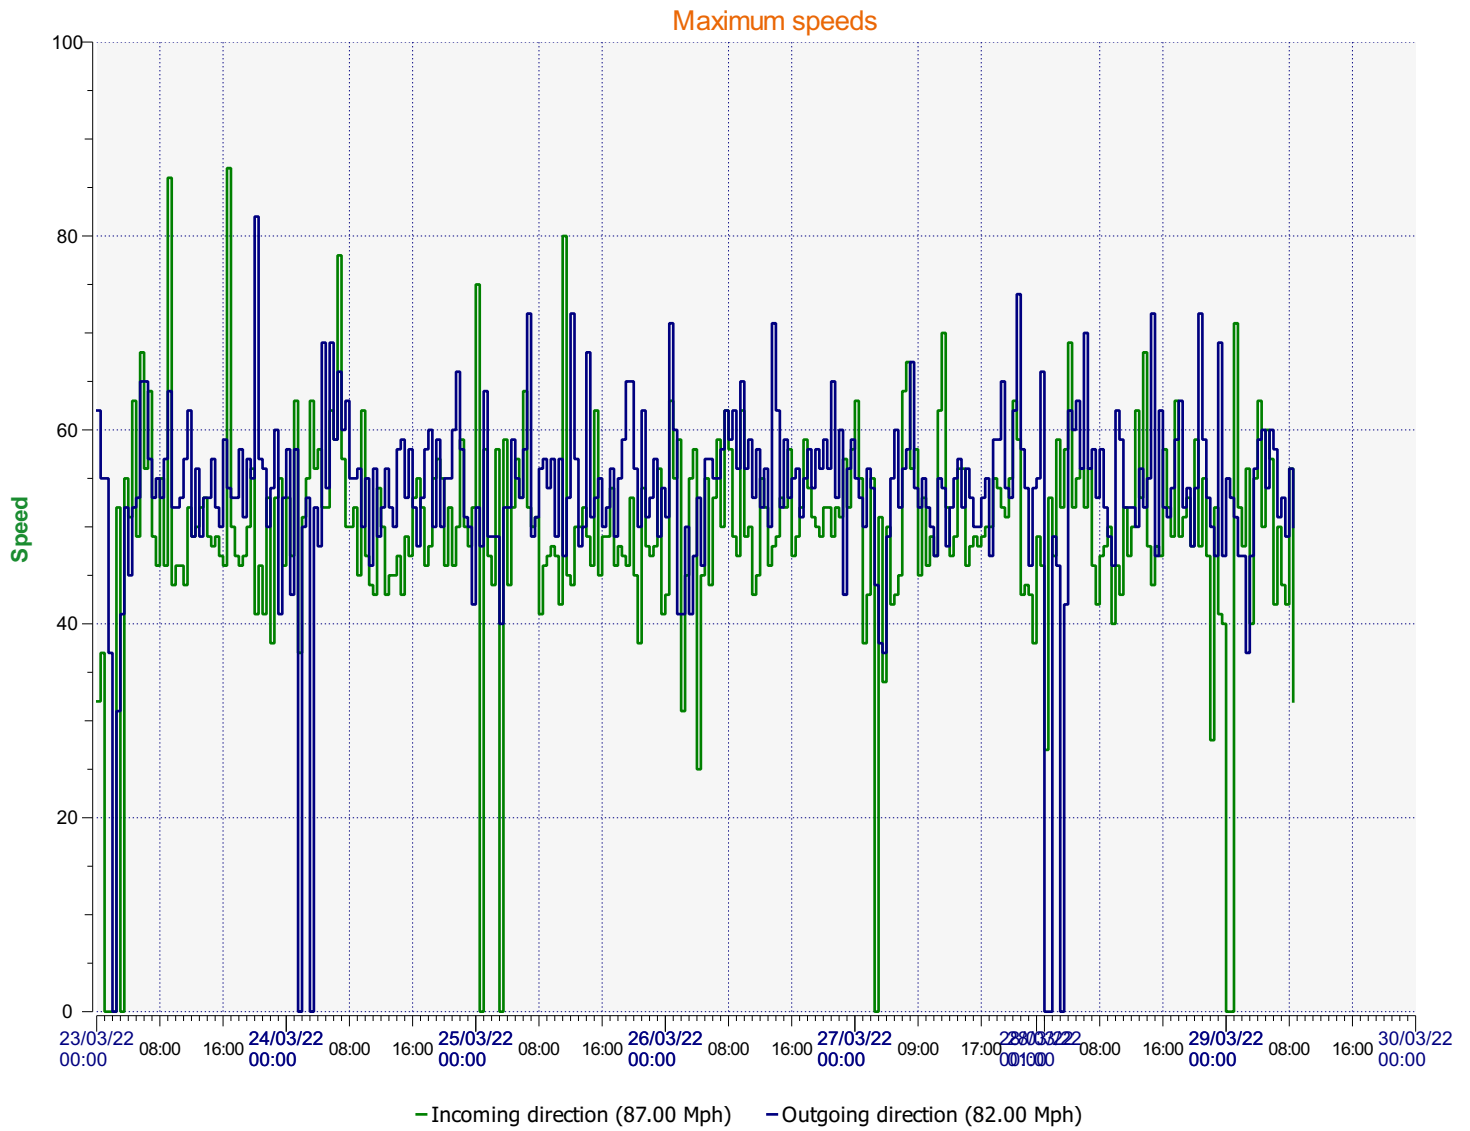

---

**Start date:** Wednesday, March 23, 2022 12:00 AM  
**End date:** Wednesday, March 30, 2022 3:00 PM

**Location:** Blandford Road Primary

**Comments:** 30 mph, Inbound

**Start date:** Wednesday, March 23, 2022 12:00 AM  
**End date:** Wednesday, March 30, 2022 3:00 PM

### Outgoing vehicles

	<= 30 Mph : 7,548 - (31.18 %)
	31 - 35 Mph : 7,516 - (31.05 %)
	36 - 40 Mph : 4,982 - (20.58 %)
	41 - 45 Mph : 2,453 - (10.13 %)
	46 - 65 Mph (et +) : 1,711 - (7.07 %)

**Start date:** Wednesday, March 23, 2022 12:00 AM  
**End date:** Wednesday, March 30, 2022 3:00 PM

**Location:** Blandford Road Primary

**Comments:** 30 mph, Inbound

**Speed percentiles (incoming)**

**V30:** 26.00Mph    **V50:** 27.00Mph    **V85:** 37.00Mph

**Start date:** Wednesday, March 23, 2022 12:00 AM  
**End date:** Wednesday, March 30, 2022 3:00 PM

**Location:** Blandford Road Primary

**Comments:** 30 mph, Inbound

**Speed percentile(outgoing)**

**V30:** 28.00Mph **V50:** 33.00Mph **V85:** 40.00Mph

**Start date:** Wednesday, March 23, 2022 12:00 AM  
**End date:** Wednesday, March 30, 2022 3:00 PM