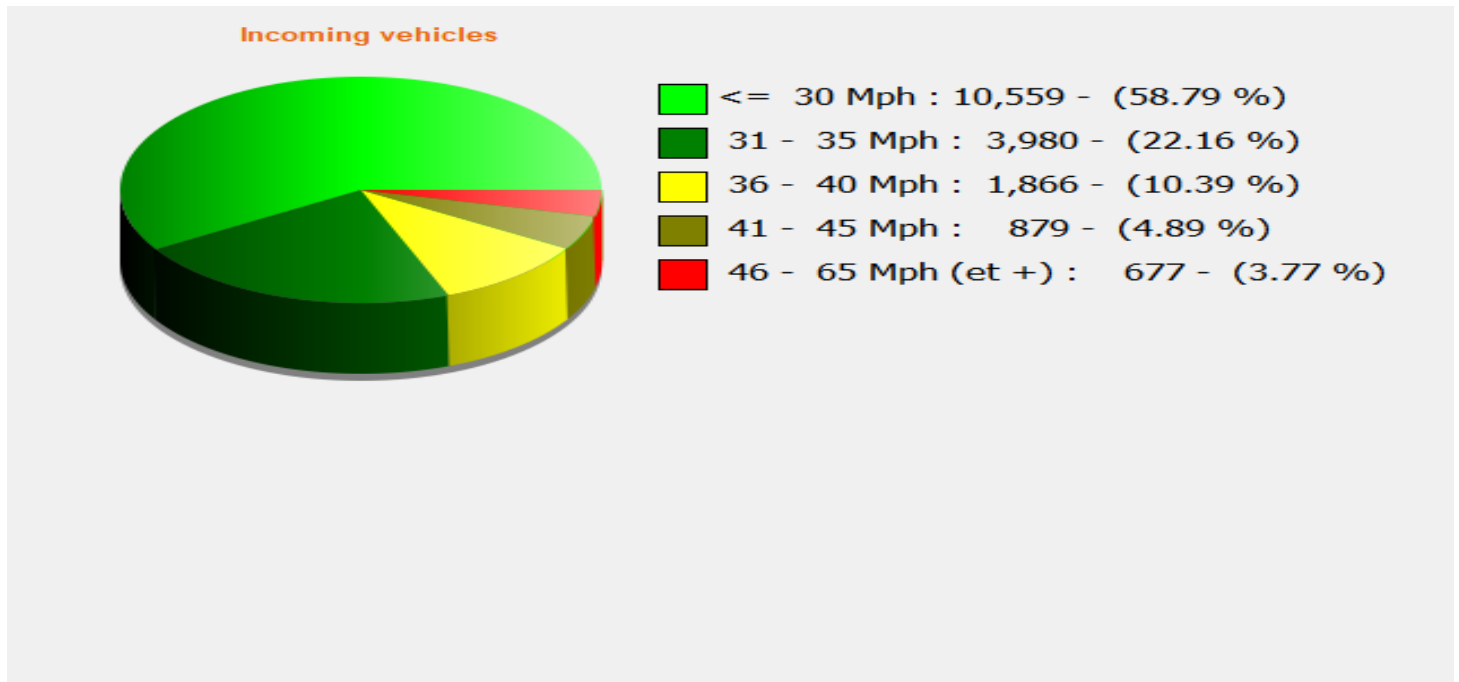

**Location:** Blandford Road Primary

**Comments:** 30 mph, Inbound

**Start date:** Wednesday, March 23, 2022 12:00 AM  
**End date:** Wednesday, March 30, 2022 3:00 PM

**Location:** Blandford Road Primary

**Comments:** 30 mph, Inbound

**Start date:** Wednesday, March 23, 2022 12:00 AM  
**End date:** Wednesday, March 30, 2022 3:00 PM

**Location:** Blandford Road Primary

**Comments:** 30 mph, Inbound