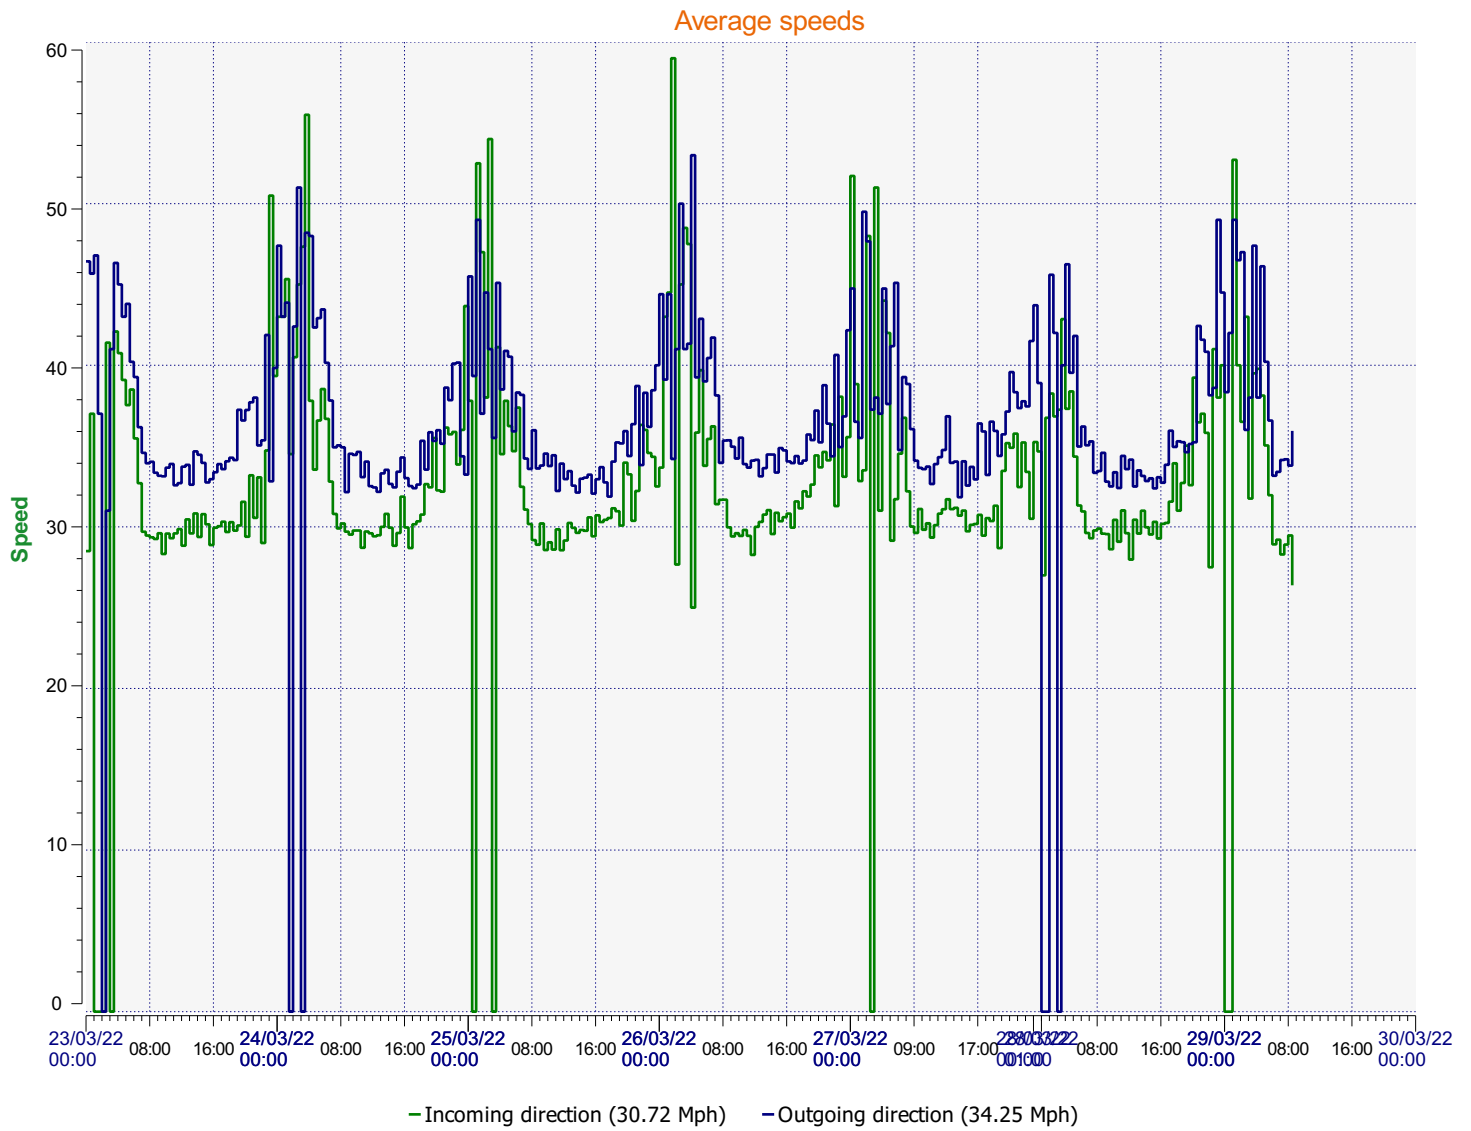

Start date: Wednesday, March 23, 2022 12:00 AM
End date: Wednesday, March 30, 2022 3:00 PM

Location: Blandford Road Primary

Comments: 30 mph, Inbound