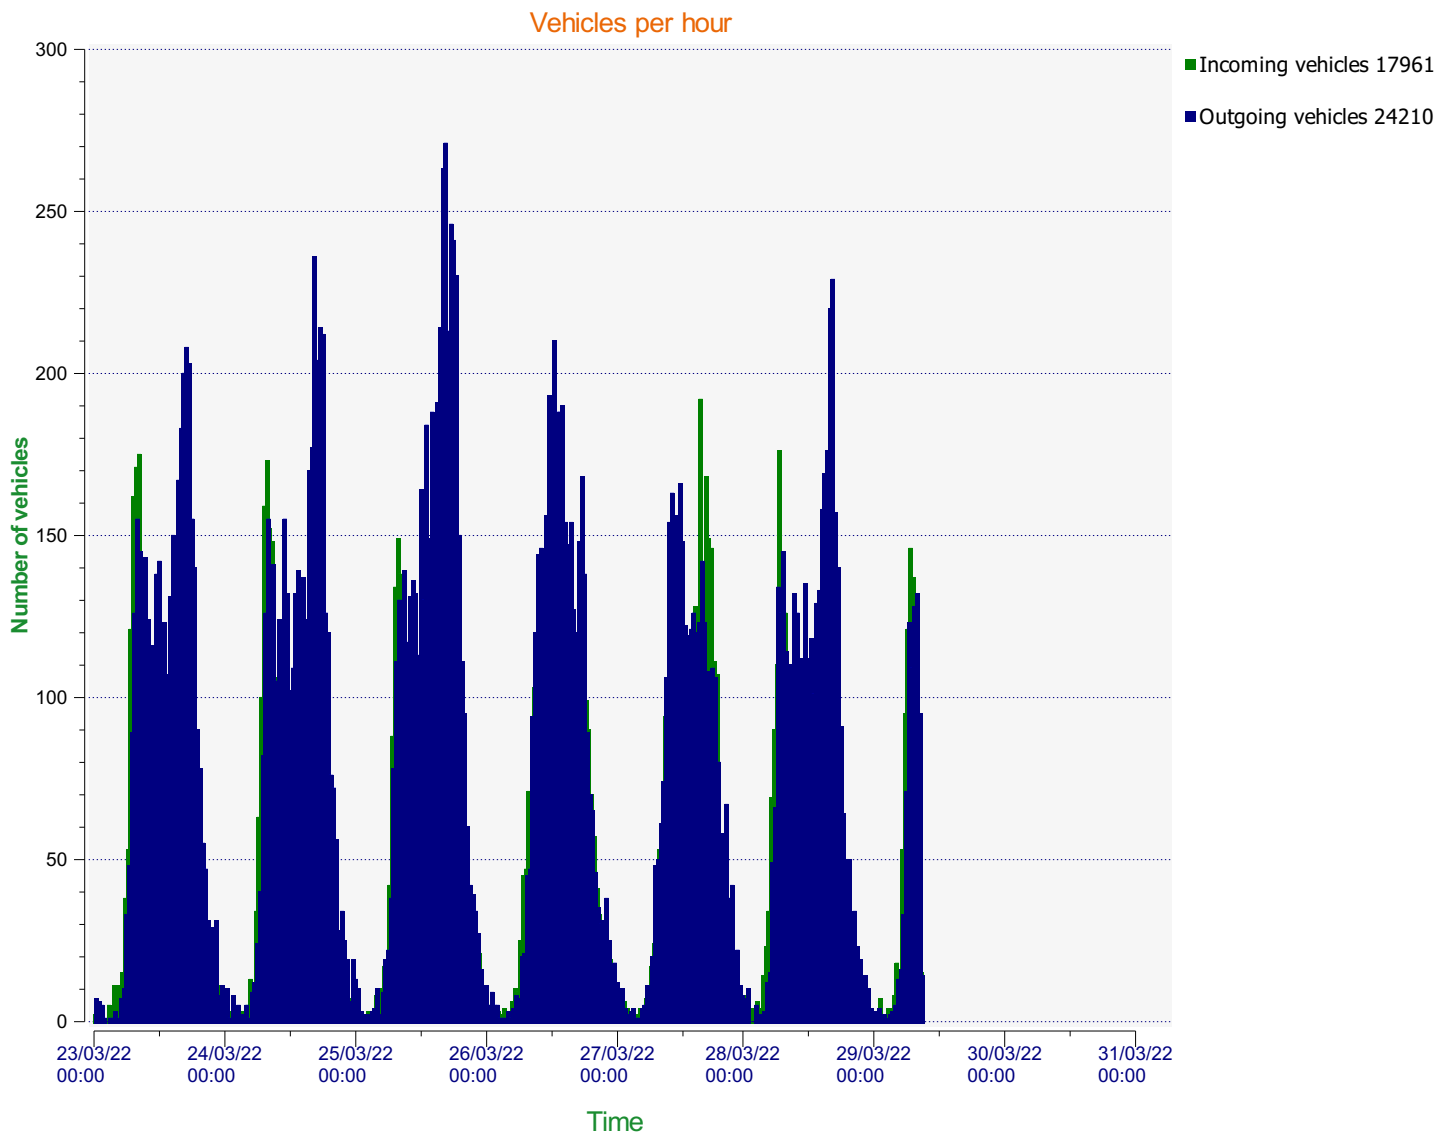

---

**Start date:** Wednesday, March 23, 2022 12:00 AM  
**End date:** Wednesday, March 30, 2022 3:00 PM

**Location:** Blandford Road Primary

**Comments:** 30 mph, Inbound

**Start date:** Wednesday, March 23, 2022 12:00 AM  
**End date:** Wednesday, March 30, 2022 3:00 PM

**Location:** Blandford Road Primary

**Comments:** 30 mph, Inbound

**Start date:** Wednesday, March 23, 2022 12:00 AM  
**End date:** Wednesday, March 30, 2022 3:00 PM

**Location:** Blandford Road Primary

### Outgoing vehicles

	<= 30 Mph : 7,548 - (31.18 %)
	31 - 35 Mph : 7,516 - (31.05 %)
	36 - 40 Mph : 4,982 - (20.58 %)
	41 - 45 Mph : 2,453 - (10.13 %)
	46 - 65 Mph (et +) : 1,711 - (7.07 %)

**Start date:** Wednesday, March 23, 2022 12:00 AM  
**End date:** Wednesday, March 30, 2022 3:00 PM

**Location:** Blandford Road Primary

**Comments:** 30 mph, Inbound

**Speed percentile(outgoing)**

**V30:** 28.00Mph **V50:** 33.00Mph **V85:** 40.00Mph

**Start date:** Wednesday, March 23, 2022 12:00 AM  
**End date:** Wednesday, March 30, 2022 3:00 PM