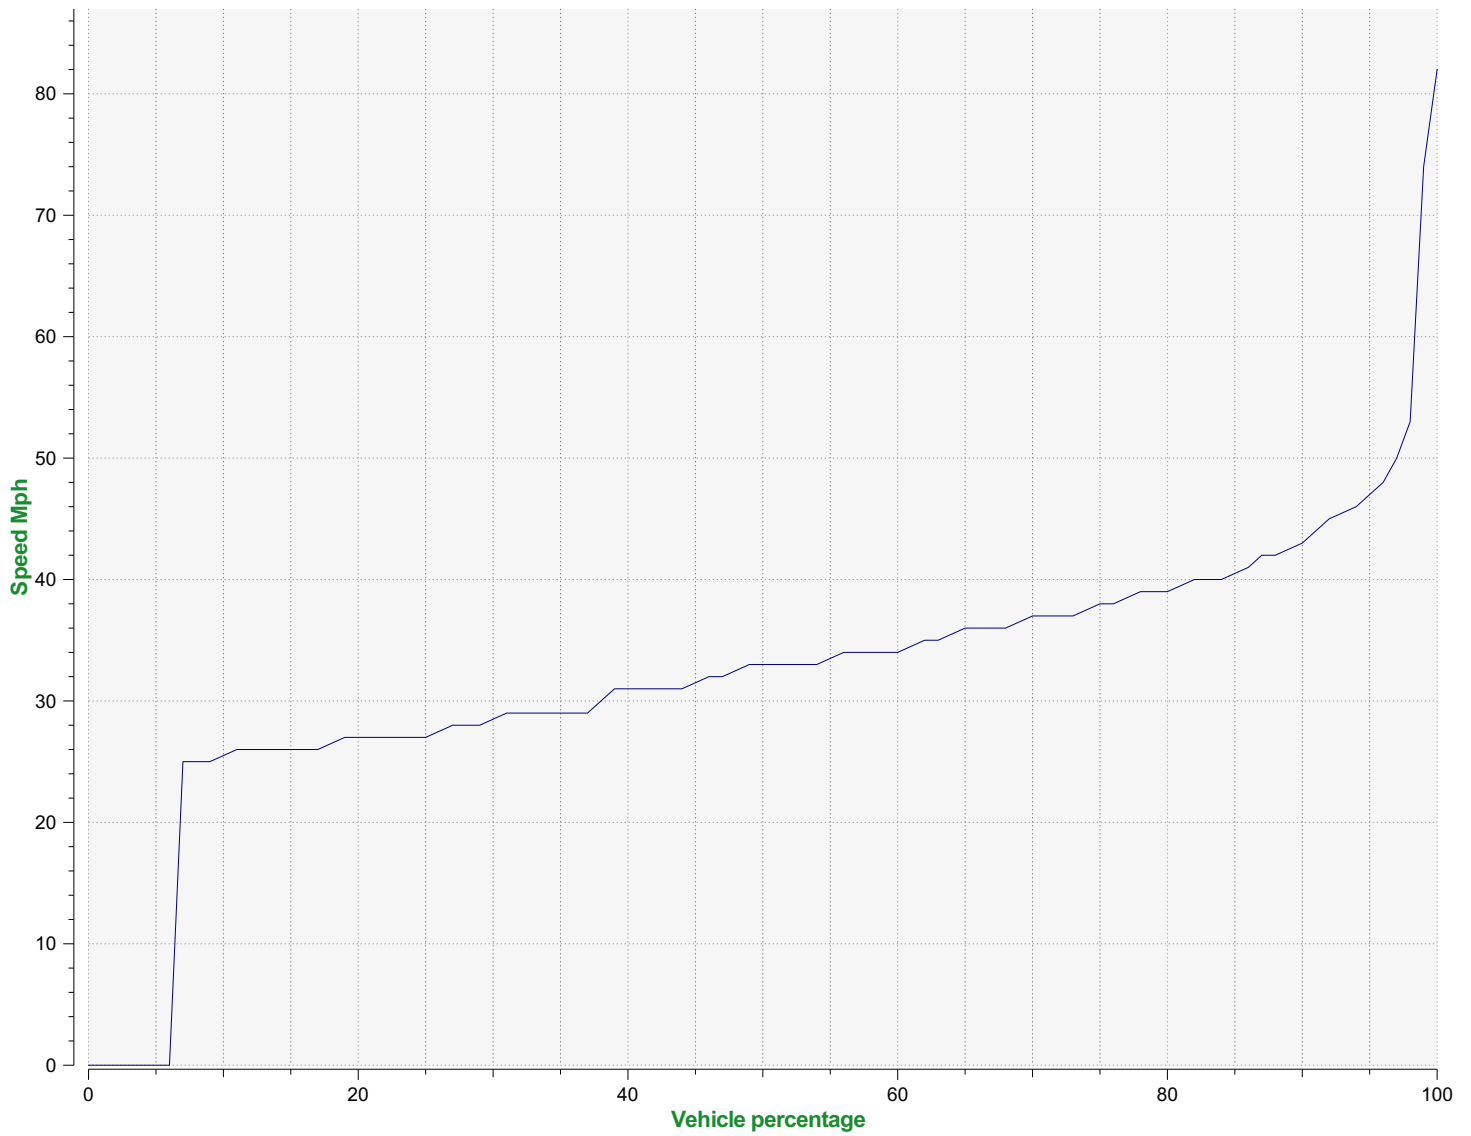

### Outgoing vehicles

	<= 30 Mph : 7,548 - (31.18 %)
	31 - 35 Mph : 7,516 - (31.05 %)
	36 - 40 Mph : 4,982 - (20.58 %)
	41 - 45 Mph : 2,453 - (10.13 %)
	46 - 65 Mph (et +) : 1,711 - (7.07 %)

**Start date:** Wednesday, March 23, 2022 12:00 AM  
**End date:** Wednesday, March 30, 2022 3:00 PM

**Location:** Blandford Road Primary

**Comments:** 30 mph, Inbound

**Speed percentiles (incoming)**

**V30:** 26.00Mph    **V50:** 27.00Mph    **V85:** 37.00Mph

**Start date:** Wednesday, March 23, 2022 12:00 AM  
**End date:** Wednesday, March 30, 2022 3:00 PM

**Location:** Blandford Road Primary

**Comments:** 30 mph, Inbound

**Speed percentile(outgoing)**

**V30:** 28.00Mph **V50:** 33.00Mph **V85:** 40.00Mph

**Start date:** Wednesday, March 23, 2022 12:00 AM  
**End date:** Wednesday, March 30, 2022 3:00 PM