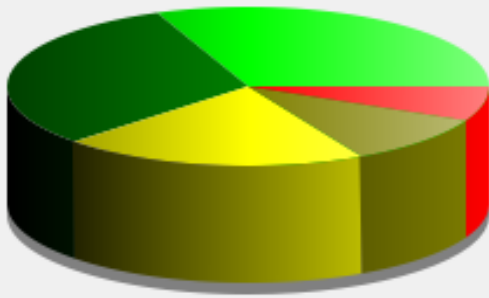

Outgoing vehicles

	<= 30 Mph : 7,548 - (31.18 %)
	31 - 35 Mph : 7,516 - (31.05 %)
	36 - 40 Mph : 4,982 - (20.58 %)
	41 - 45 Mph : 2,453 - (10.13 %)
	46 - 65 Mph (et +) : 1,711 - (7.07 %)

Start date: Wednesday, March 23, 2022 12:00 AM
End date: Wednesday, March 30, 2022 3:00 PM

Location: Blandford Road Primary

Comments: 30 mph, Inbound