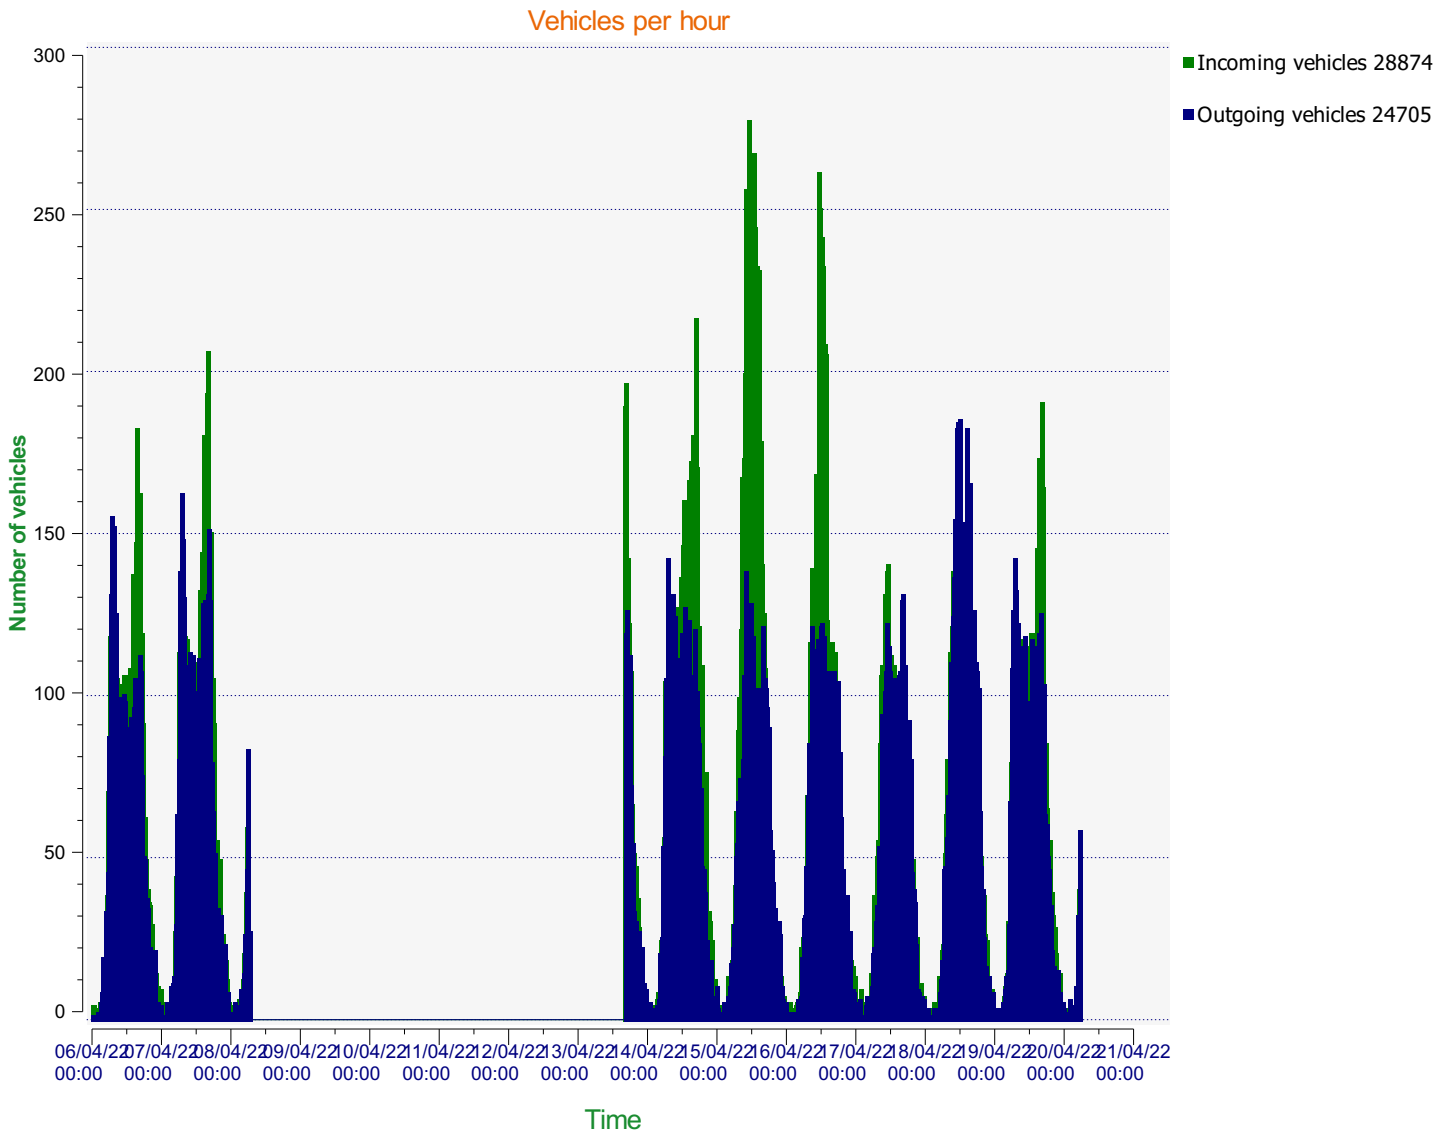

Start date: Wednesday, April 6, 2022 12:00 AM
End date: Wednesday, April 20, 2022 5:30 AM

Location: Blandford Road Primary

Comments: 30 mph Outbound

Incoming vehicles

	<= 30 Mph : 17,213 - (59.61 %)
	31 - 35 Mph : 7,105 - (24.61 %)
	36 - 40 Mph : 2,609 - (9.04 %)
	41 - 45 Mph : 1,170 - (4.05 %)
	46 - 65 Mph (et +) : 777 - (2.69 %)

Start date: Wednesday, April 6, 2022 12:00 AM
End date: Wednesday, April 20, 2022 5:30 AM

Location: Blandford Road Primary

Comments: 30 mph Outbound

Start date: Wednesday, April 6, 2022 12:00 AM
End date: Wednesday, April 20, 2022 5:30 AM

Location: Blandford Road Primary

Comments: 30 mph Outbound

Speed percentiles (incoming)

V30: 26.00Mph **V50:** 27.00Mph **V85:** 36.00Mph

Start date: Wednesday, April 6, 2022 12:00 AM
End date: Wednesday, April 20, 2022 5:30 AM

Location: Blandford Road Primary

Comments: 30 mph Outbound

Speed percentile(outgoing)

V30: 26.00Mph **V50:** 28.00Mph **V85:** 37.00Mph

Start date: Wednesday, April 6, 2022 12:00 AM
End date: Wednesday, April 20, 2022 5:30 AM