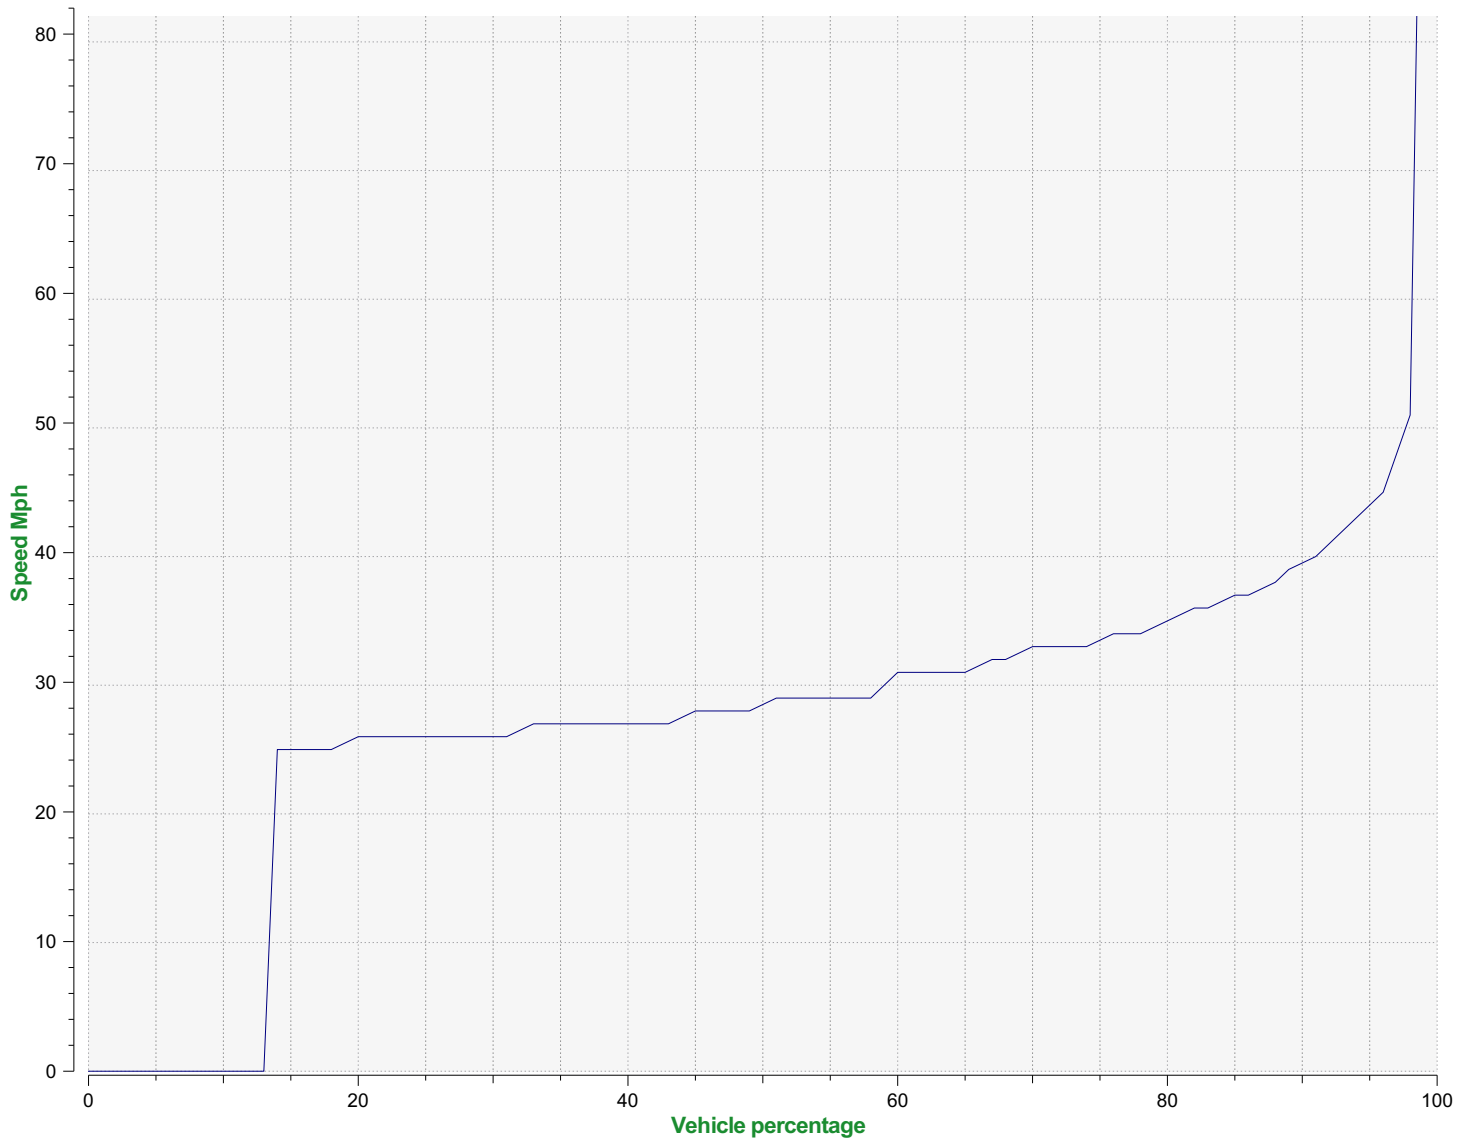

Start date: Wednesday, April 6, 2022 12:00 AM
End date: Wednesday, April 20, 2022 5:30 AM

Location: Blandford Road Primary

Comments: 30 mph Outbound

Start date: Wednesday, April 6, 2022 12:00 AM
End date: Wednesday, April 20, 2022 5:30 AM

Location: Blandford Road Primary

Comments: 30 mph Outbound

Speed percentiles (incoming)

V30: 26.00Mph **V50:** 27.00Mph **V85:** 36.00Mph

Start date: Wednesday, April 6, 2022 12:00 AM
End date: Wednesday, April 20, 2022 5:30 AM

Location: Blandford Road Primary

Comments: 30 mph Outbound

Speed percentile(outgoing)

V30: 26.00Mph **V50:** 28.00Mph **V85:** 37.00Mph

Start date: Wednesday, April 6, 2022 12:00 AM
End date: Wednesday, April 20, 2022 5:30 AM

Location: Blandford Road Primary

Comments: 30 mph Outbound