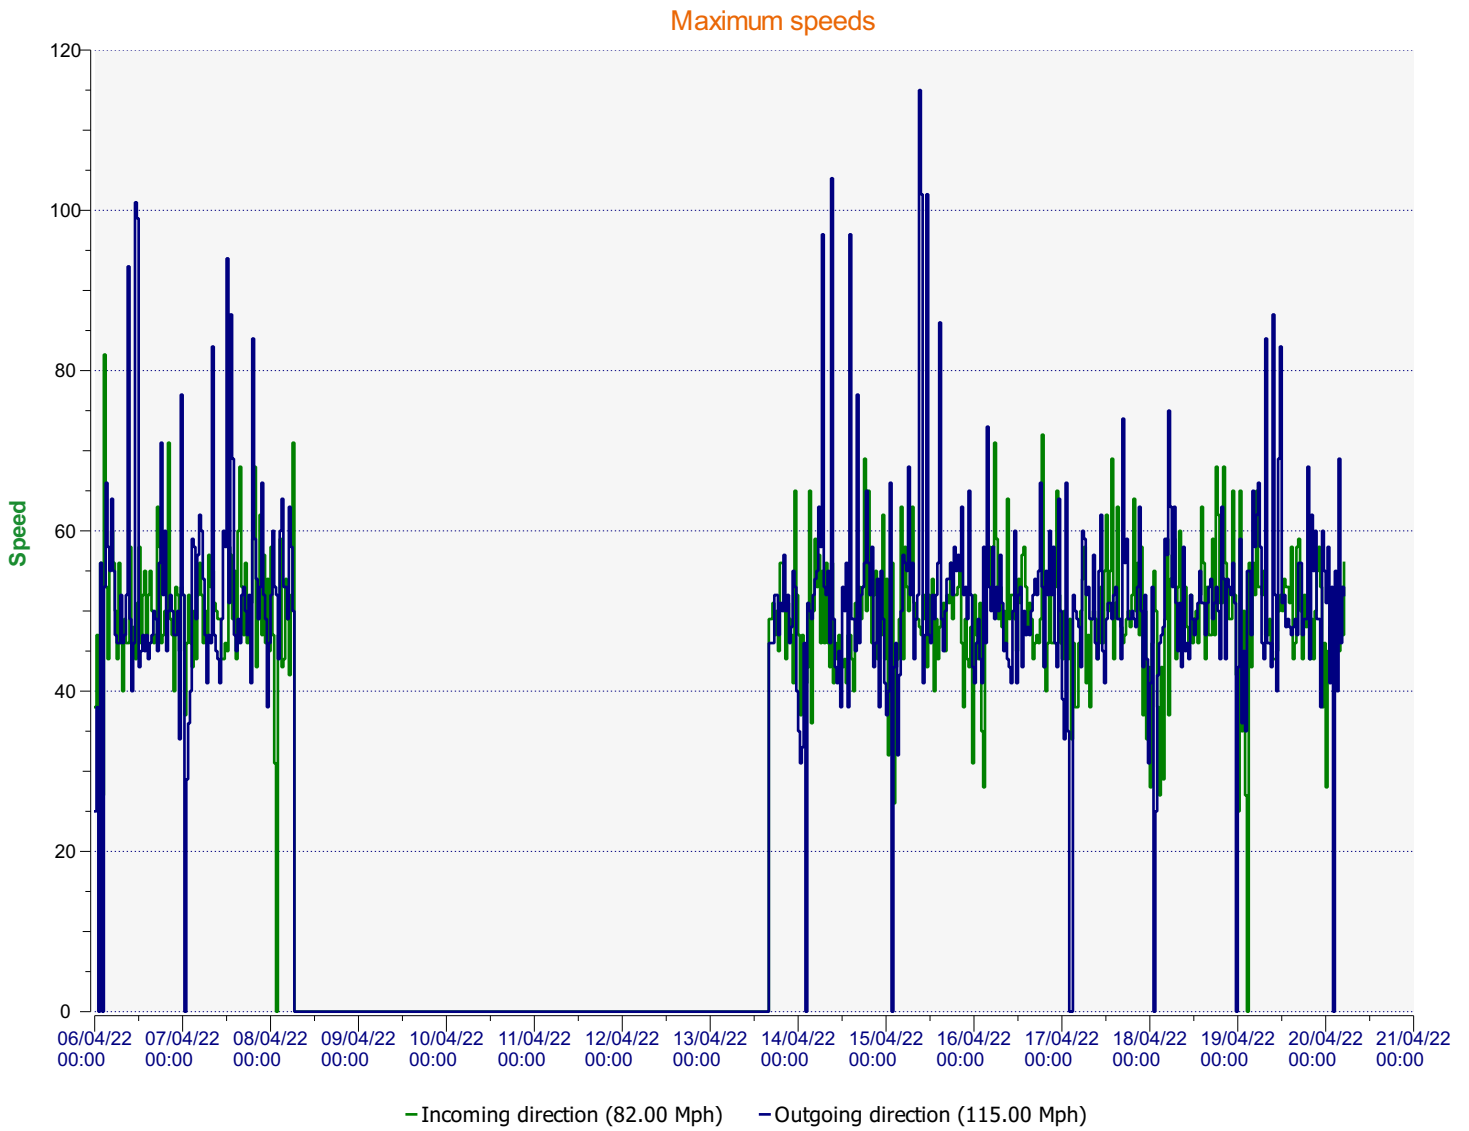

Start date: Wednesday, April 6, 2022 12:00 AM
End date: Wednesday, April 20, 2022 5:30 AM

Location: Blandford Road Primary

Comments: 30 mph Outbound