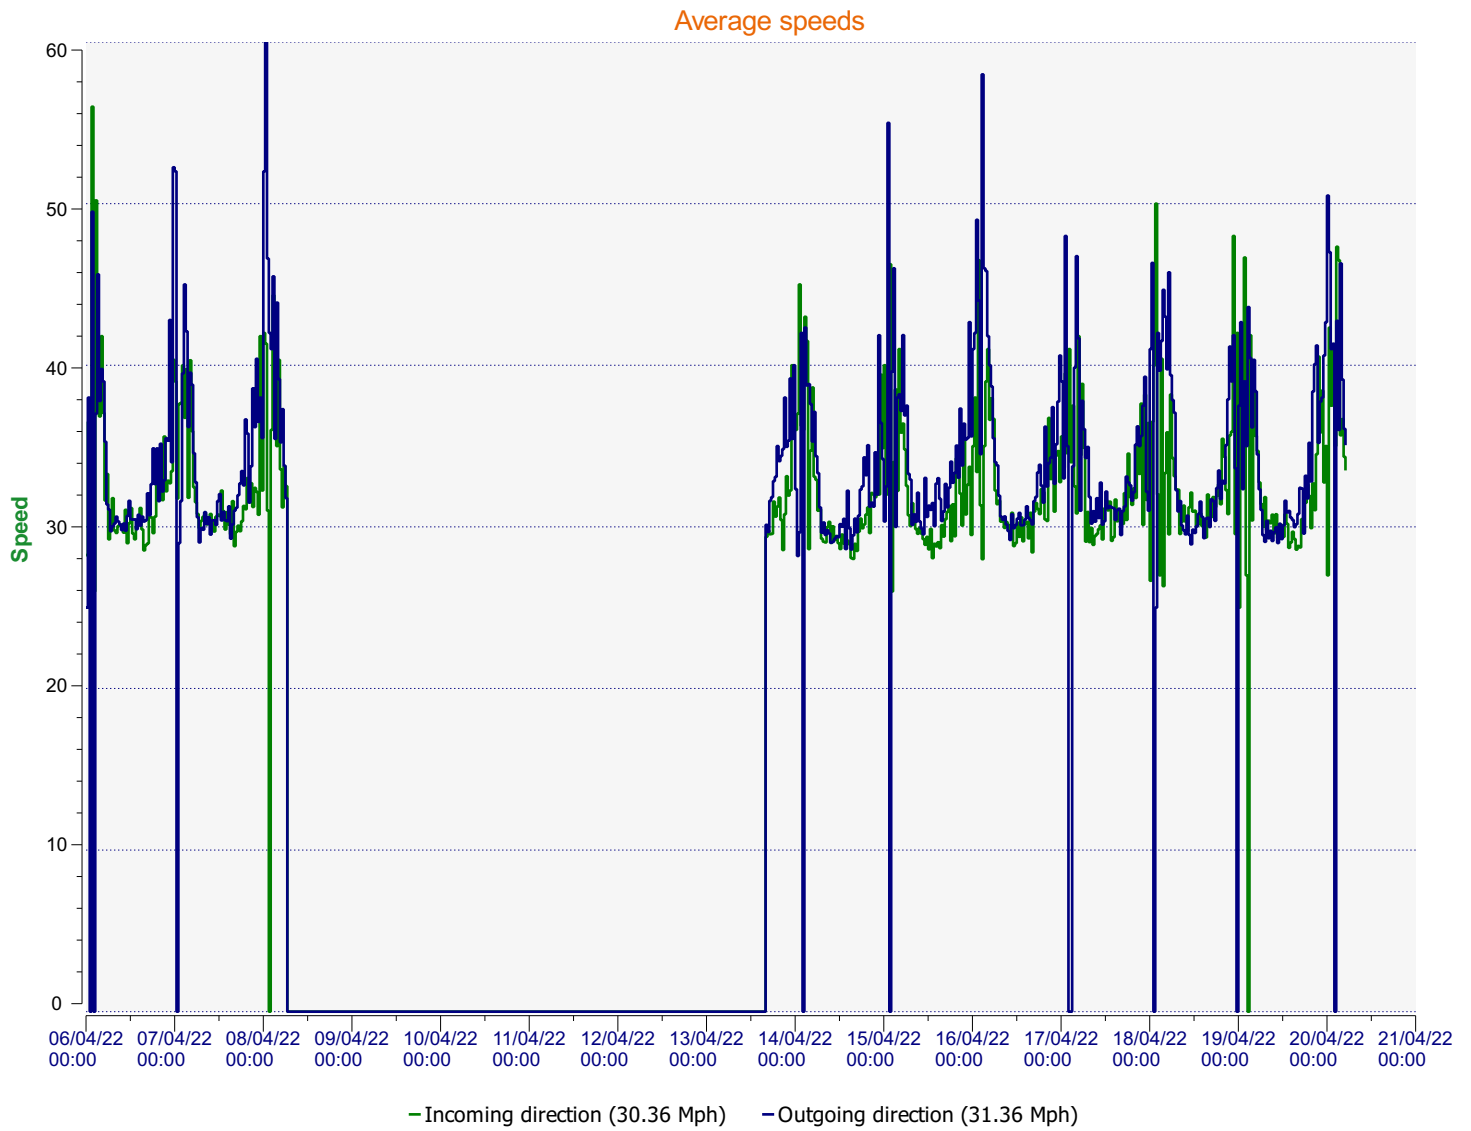

Start date: Wednesday, April 6, 2022 12:00 AM
End date: Wednesday, April 20, 2022 5:30 AM

Location: Blandford Road Primary

Comments: 30 mph Outbound