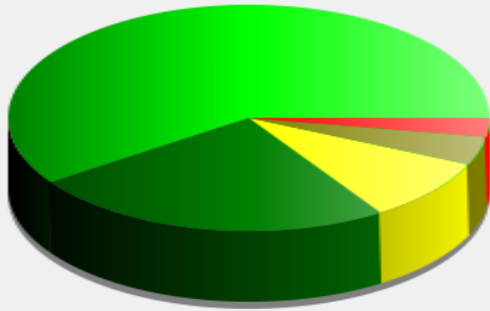

Incoming vehicles

	<= 30 Mph : 17,213 - (59.61 %)
	31 - 35 Mph : 7,105 - (24.61 %)
	36 - 40 Mph : 2,609 - (9.04 %)
	41 - 45 Mph : 1,170 - (4.05 %)
	46 - 65 Mph (et +) : 777 - (2.69 %)

Start date: Wednesday, April 6, 2022 12:00 AM
End date: Wednesday, April 20, 2022 5:30 AM

Location: Blandford Road Primary

Comments: 30 mph Outbound