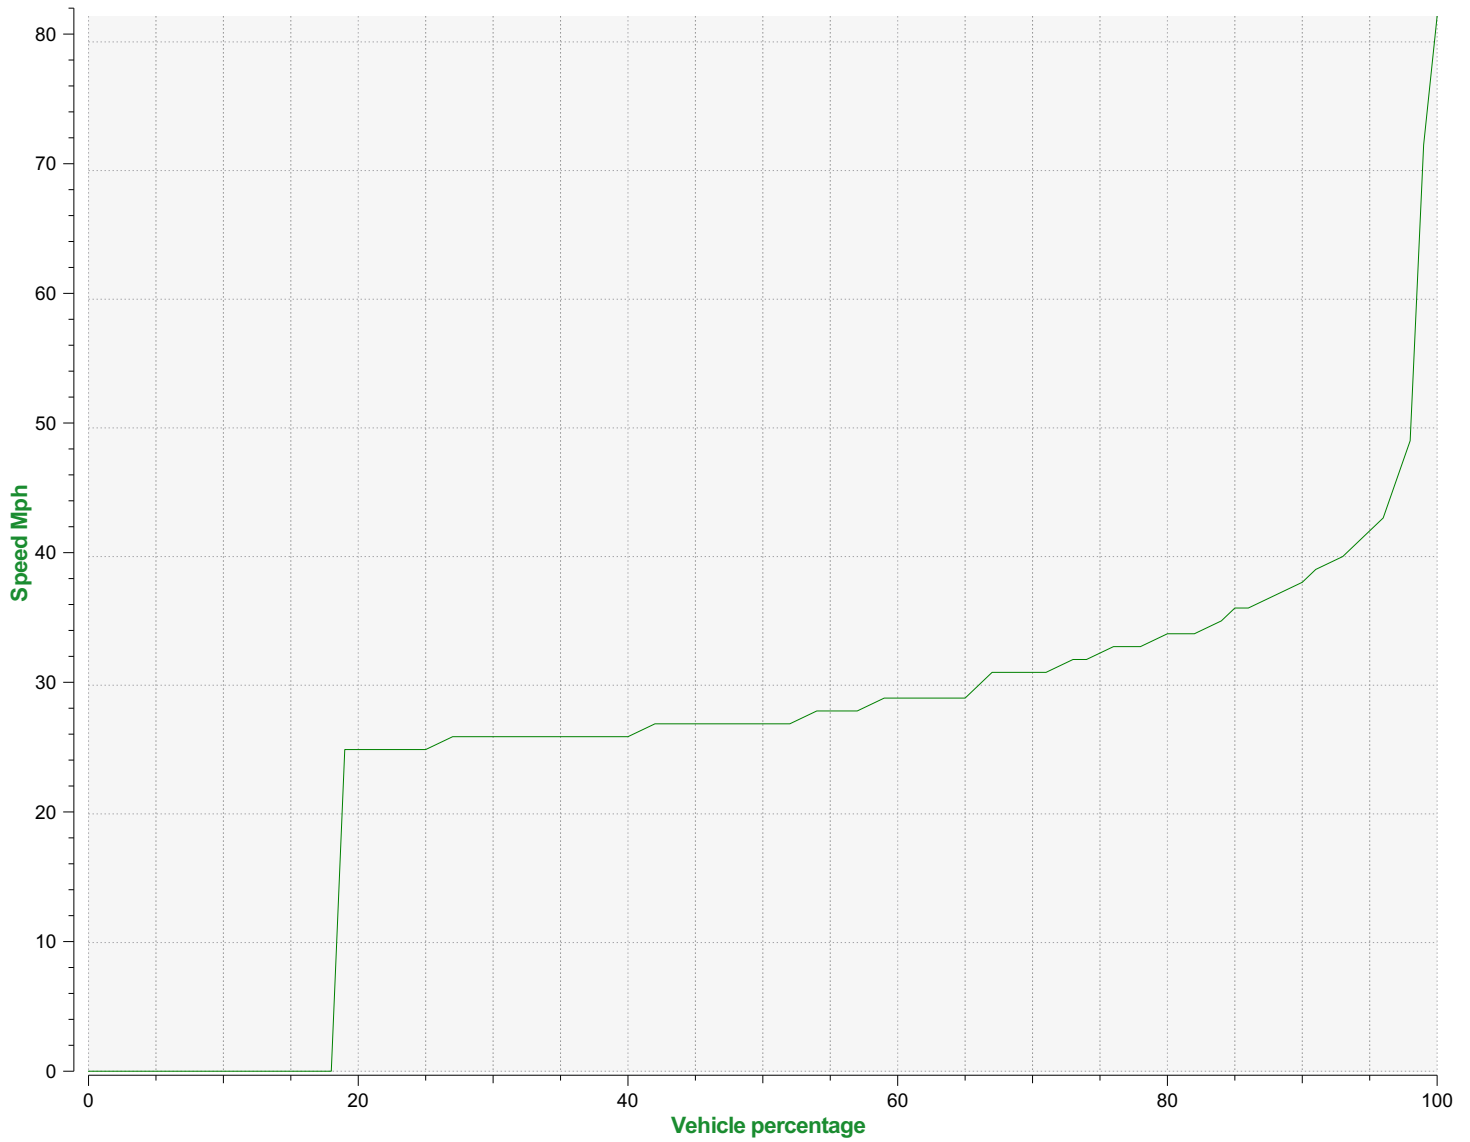

Start date: Wednesday, April 6, 2022 12:00 AM
End date: Wednesday, April 20, 2022 5:30 AM

Location: Blandford Road Primary

Comments: 30 mph Outbound

Start date: Wednesday, April 6, 2022 12:00 AM
End date: Wednesday, April 20, 2022 5:30 AM

Location: Blandford Road Primary

Comments: 30 mph Outbound

Speed percentiles (incoming)

V30: 26.00Mph **V50:** 27.00Mph **V85:** 36.00Mph

Start date: Wednesday, April 6, 2022 12:00 AM
End date: Wednesday, April 20, 2022 5:30 AM

Location: Blandford Road Primary

Comments: 30 mph Outbound

Speed percentile(outgoing)

V30: 26.00Mph **V50:** 28.00Mph **V85:** 37.00Mph

Start date: Wednesday, April 6, 2022 12:00 AM
End date: Wednesday, April 20, 2022 5:30 AM

Location: Blandford Road Primary

Comments: 30 mph Outbound