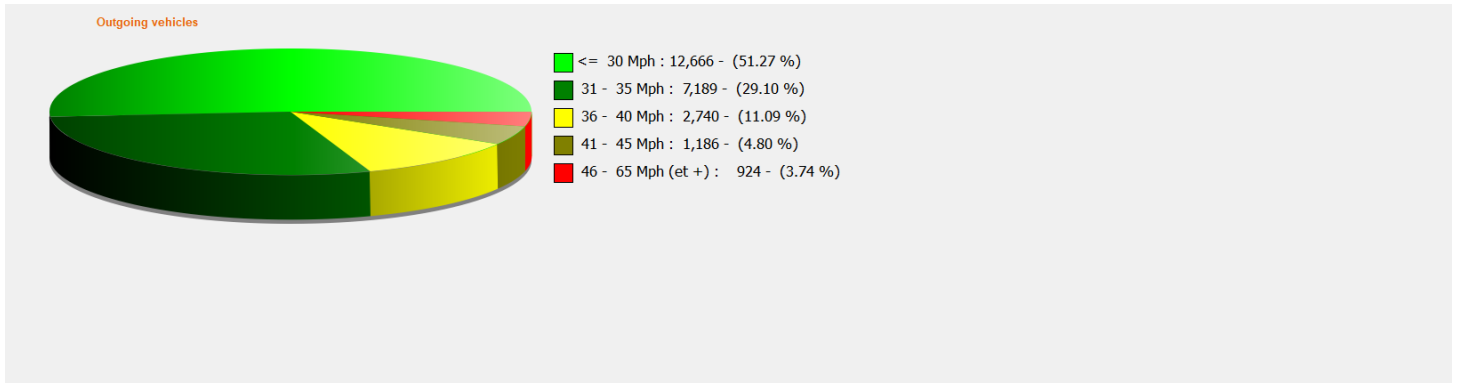

Start date: Wednesday, April 6, 2022 12:00 AM
End date: Wednesday, April 20, 2022 5:30 AM

Location: Blandford Road Primary

Comments: 30 mph Outbound