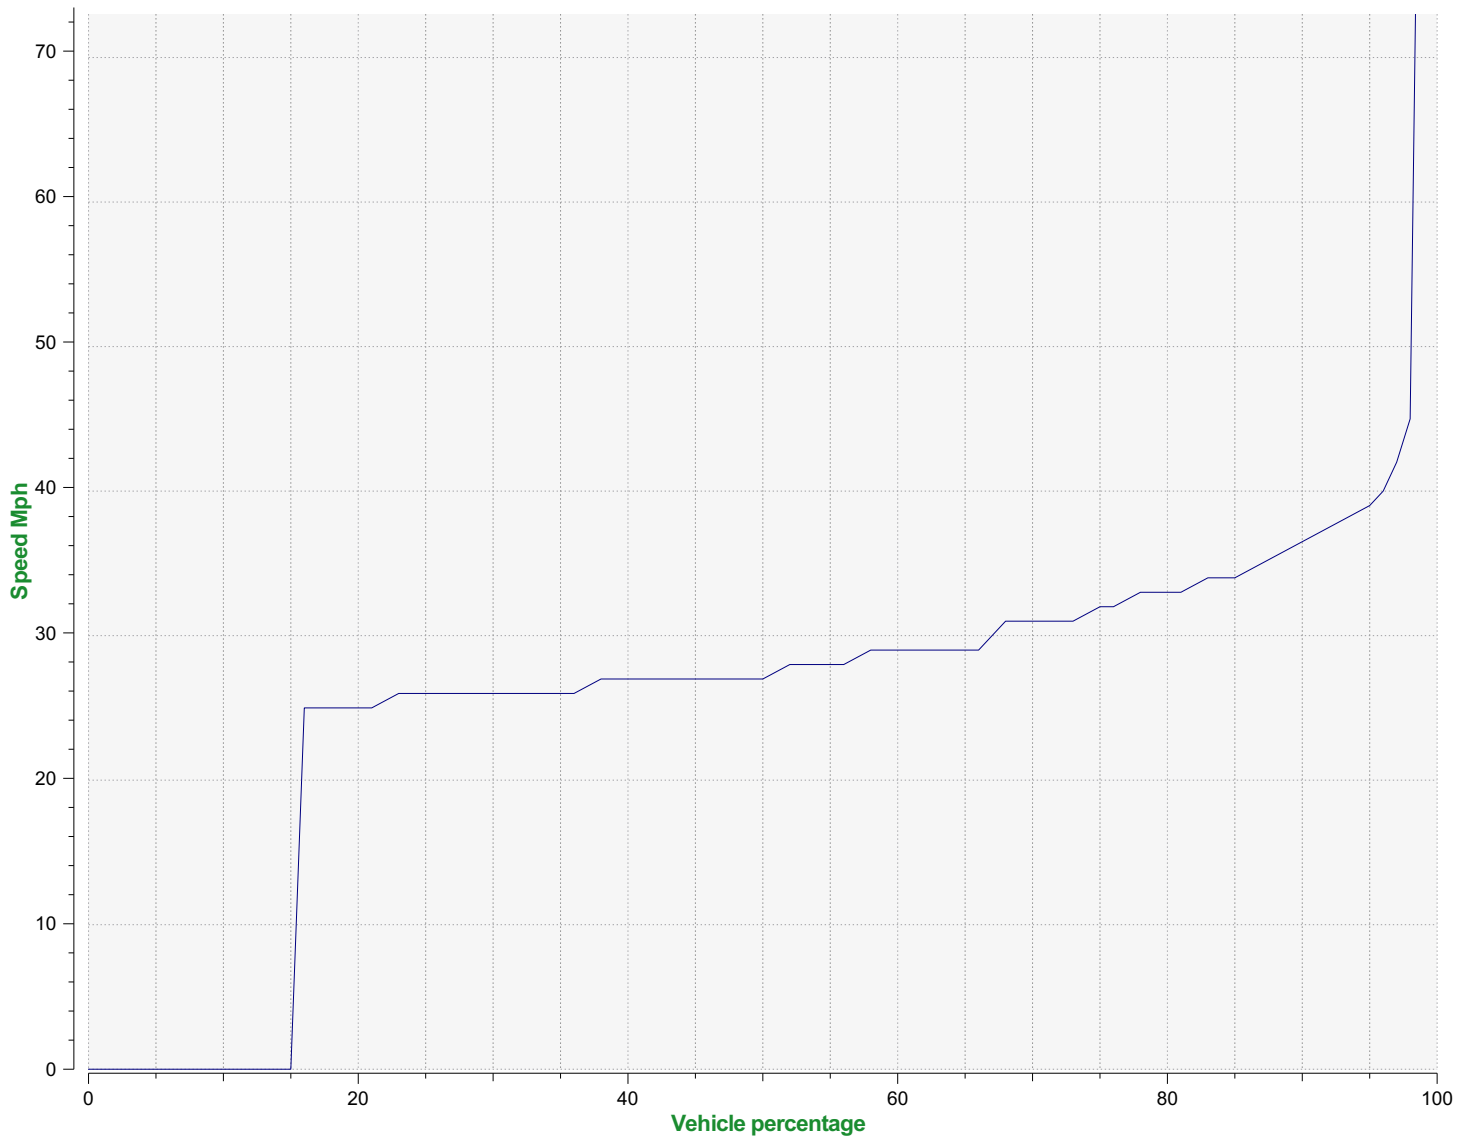

Outgoing vehicles

**Start date:** Saturday, August 20, 2022 12:00 AM  
**End date:** Monday, August 29, 2022 11:30 PM

**Location:** Area 2, Blandford Road Secondary

**Comments:** 30 mph, Outgoing

**Speed percentiles (incoming)**

**V30:** 25.00Mph **V50:** 27.00Mph **V85:** 33.00Mph

**Start date:** Saturday, August 20, 2022 12:00 AM  
**End date:** Monday, August 29, 2022 11:30 PM

**Location:** Area 2, Blandford Road Secondary

**Comments:** 30 mph, Outgoing