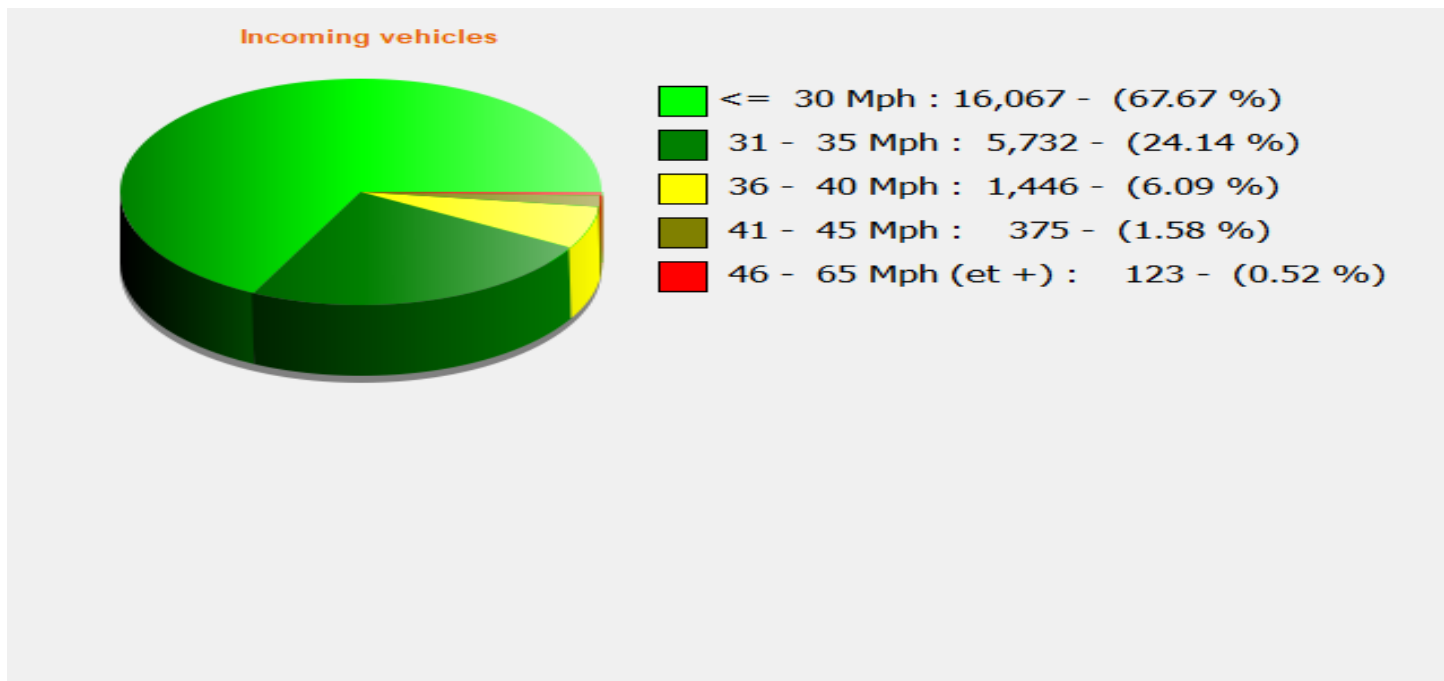

**Location:** Area 2, Blandford Road Secondary

**Comments:** 30 mph, Outgoing

**Start date:** Saturday, August 20, 2022 12:00 AM  
**End date:** Monday, August 29, 2022 11:30 PM

**Location:** Area 2, Blandford Road Secondary

**Comments:** 30 mph, Outgoing

**Start date:** Saturday, August 20, 2022 12:00 AM  
**End date:** Monday, August 29, 2022 11:30 PM

**Location:** Area 2, Blandford Road Secondary

**Comments:** 30 mph, Outgoing

Outgoing vehicles

**Start date:** Saturday, August 20, 2022 12:00 AM  
**End date:** Monday, August 29, 2022 11:30 PM

**Location:** Area 2, Blandford Road Secondary

**Comments:** 30 mph, Outgoing

**Speed percentiles (incoming)**