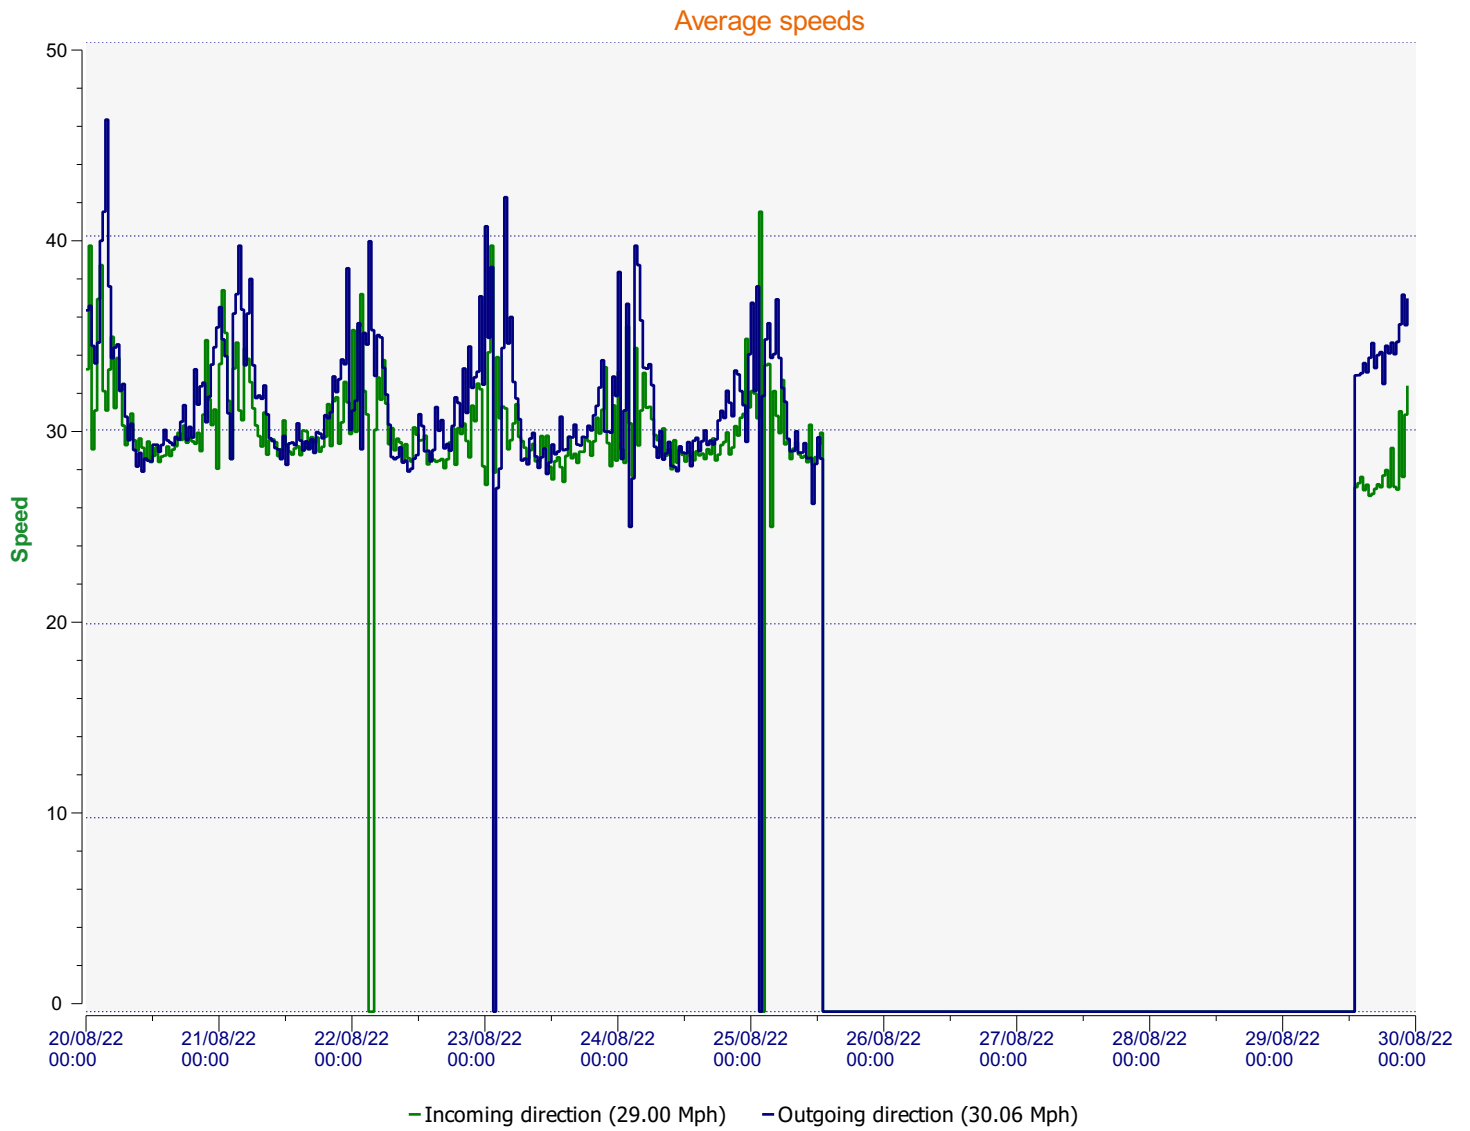

---

**Start date:** Saturday, August 20, 2022 12:00 AM  
**End date:** Monday, August 29, 2022 11:30 PM

**Location:** Area 2, Blandford Road Secondary

**Comments:** 30 mph, Outgoing

**Start date:** Saturday, August 20, 2022 12:00 AM  
**End date:** Monday, August 29, 2022 11:30 PM

**Comments:** 30 mph, Outgoing

**Start date:** Saturday, August 20, 2022 12:00 AM  
**End date:** Monday, August 29, 2022 11:30 PM

**Location:** Area 2, Blandford Road Secondary

**Comments:** 30 mph, Outgoing

Outgoing vehicles

**Start date:** Saturday, August 20, 2022 12:00 AM  
**End date:** Monday, August 29, 2022 11:30 PM

**Location:** Area 2, Blandford Road Secondary

**Comments:** 30 mph, Outgoing

**Speed percentiles (incoming)**

**V30:** 25.00Mph **V50:** 27.00Mph **V85:** 33.00Mph

**Start date:** Saturday, August 20, 2022 12:00 AM  
**End date:** Monday, August 29, 2022 11:30 PM

**Location:** Area 2, Blandford Road Secondary

**Comments:** 30 mph, Outgoing