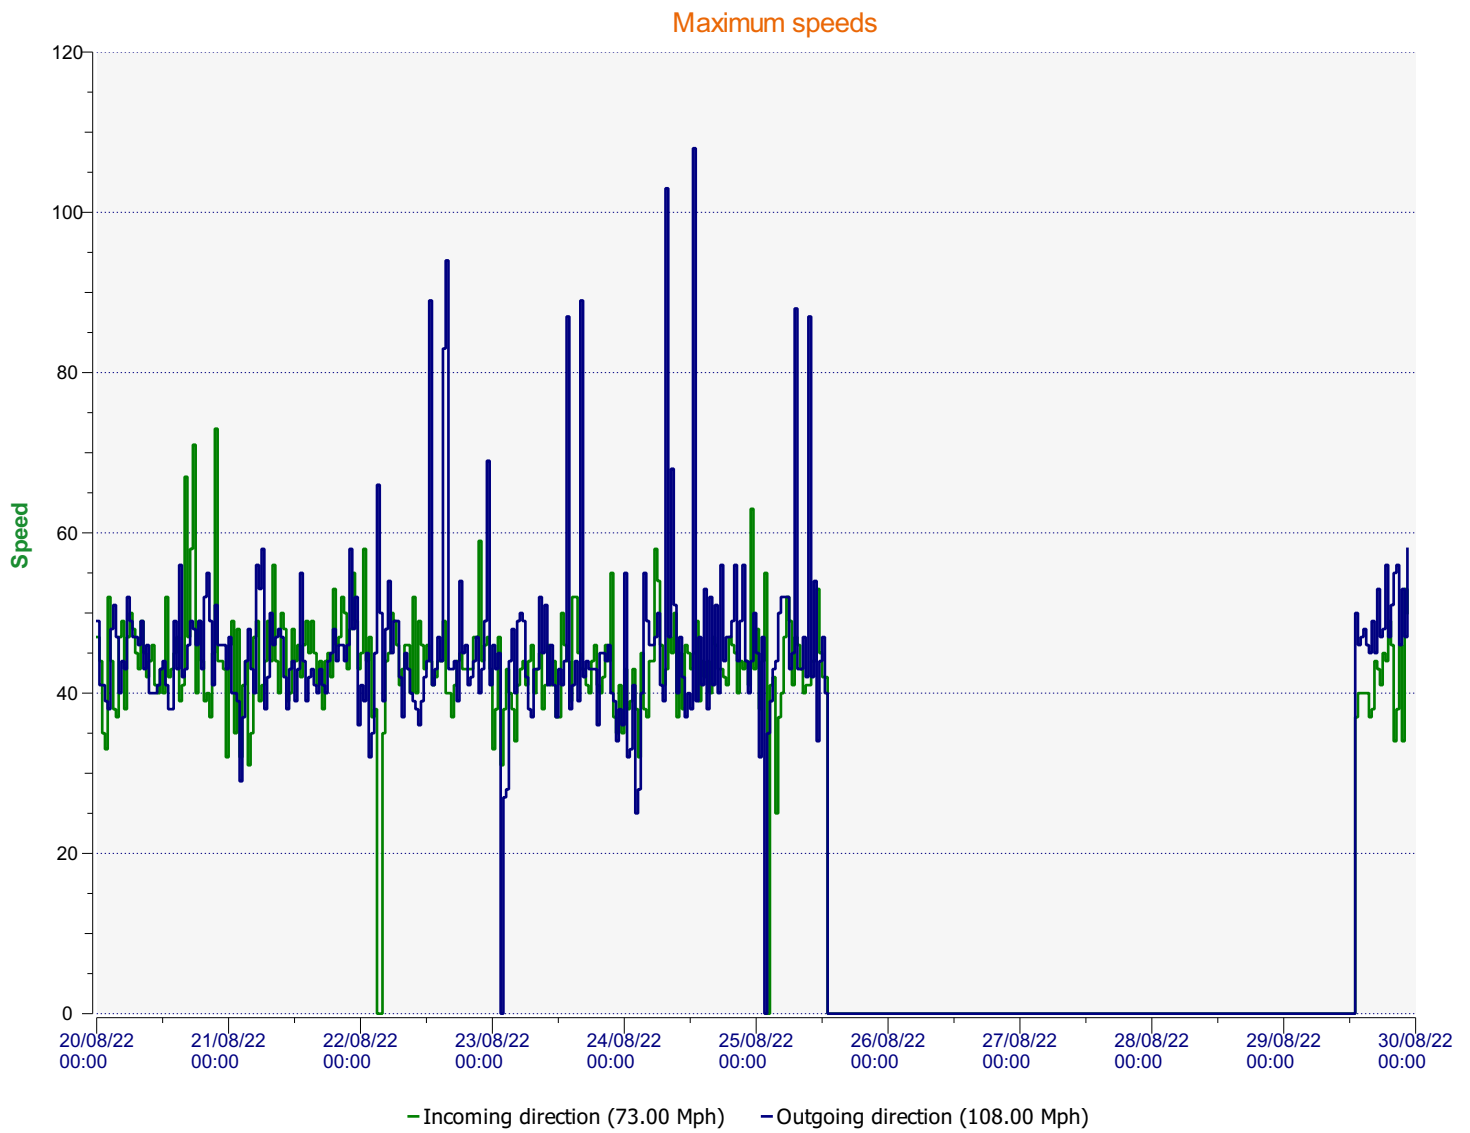

---

**Start date:** Saturday, August 20, 2022 12:00 AM  
**End date:** Monday, August 29, 2022 11:30 PM

**Location:** Area 2, Blandford Road Secondary

**Comments:** 30 mph, Outgoing

**Start date:** Saturday, August 20, 2022 12:00 AM  
**End date:** Monday, August 29, 2022 11:30 PM

**Comments:** 30 mph, Outgoing

**Start date:** Saturday, August 20, 2022 12:00 AM  
**End date:** Monday, August 29, 2022 11:30 PM

**Location:** Area 2, Blandford Road Secondary

**Comments:** 30 mph, Outgoing

Outgoing vehicles

**Start date:** Saturday, August 20, 2022 12:00 AM  
**End date:** Monday, August 29, 2022 11:30 PM

**Location:** Area 2, Blandford Road Secondary

**Comments:** 30 mph, Outgoing

**Speed percentiles (incoming)**

**V30:** 25.00Mph **V50:** 27.00Mph **V85:** 33.00Mph

**Start date:** Saturday, August 20, 2022 12:00 AM  
**End date:** Monday, August 29, 2022 11:30 PM

**Location:** Area 2, Blandford Road Secondary

**Comments:** 30 mph, Outgoing