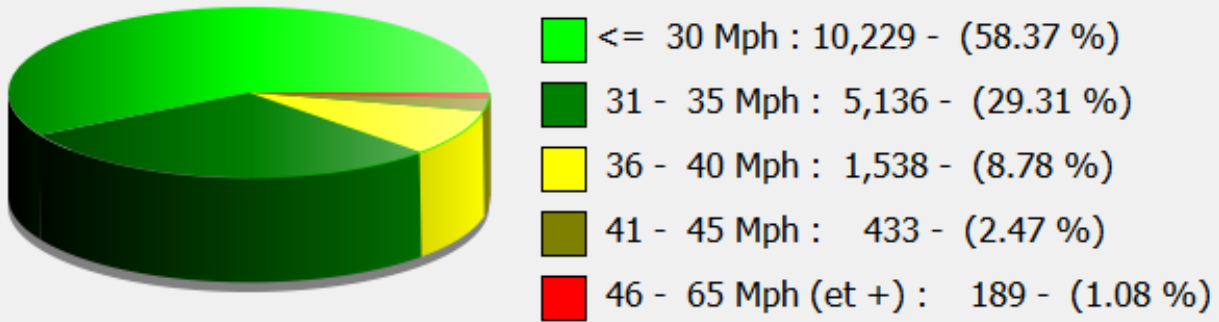

**Comments:** 30 mph, Outgoing

**Start date:** Saturday, August 20, 2022 12:00 AM  
**End date:** Monday, August 29, 2022 11:30 PM

**Location:** Area 2, Blandford Road Secondary

**Comments:** 30 mph, Outgoing

Outgoing vehicles

**Start date:** Saturday, August 20, 2022 12:00 AM  
**End date:** Monday, August 29, 2022 11:30 PM

**Location:** Area 2, Blandford Road Secondary

**Comments:** 30 mph, Outgoing

**Speed percentiles (incoming)**