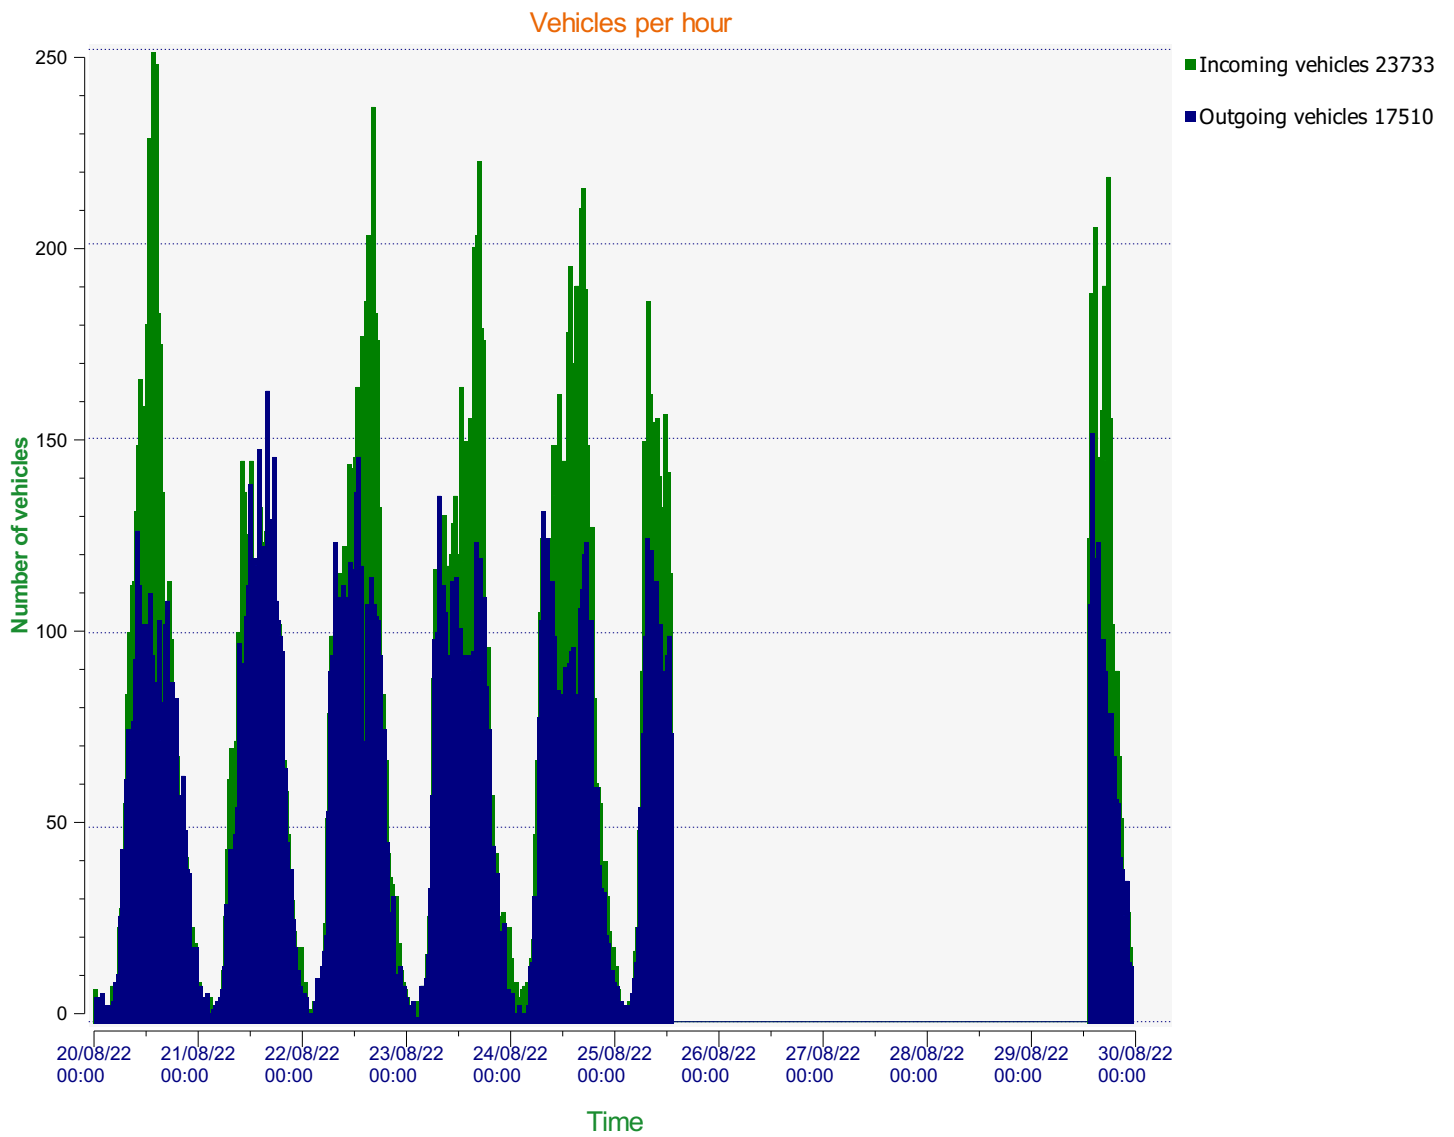

---

**Start date:** Saturday, August 20, 2022 12:00 AM  
**End date:** Monday, August 29, 2022 11:30 PM

**Location:** Area 2, Blandford Road Secondary

**Comments:** 30 mph, Outgoing

**Start date:** Saturday, August 20, 2022 12:00 AM  
**End date:** Monday, August 29, 2022 11:30 PM

**Location:** Area 2, Blandford Road Secondary

**Comments:** 30 mph, Outgoing

**Start date:** Saturday, August 20, 2022 12:00 AM  
**End date:** Monday, August 29, 2022 11:30 PM

**Location:** Area 2, Blandford Road Secondary

**Comments:** 30 mph, Outgoing

**Start date:** Saturday, August 20, 2022 12:00 AM  
**End date:** Monday, August 29, 2022 11:30 PM

**Location:** Area 2, Blandford Road Secondary

**Comments:** 30 mph, Outgoing

Outgoing vehicles

**Start date:** Saturday, August 20, 2022 12:00 AM  
**End date:** Monday, August 29, 2022 11:30 PM

**Location:** Area 2, Blandford Road Secondary

**Comments:** 30 mph, Outgoing

**Speed percentiles (incoming)**