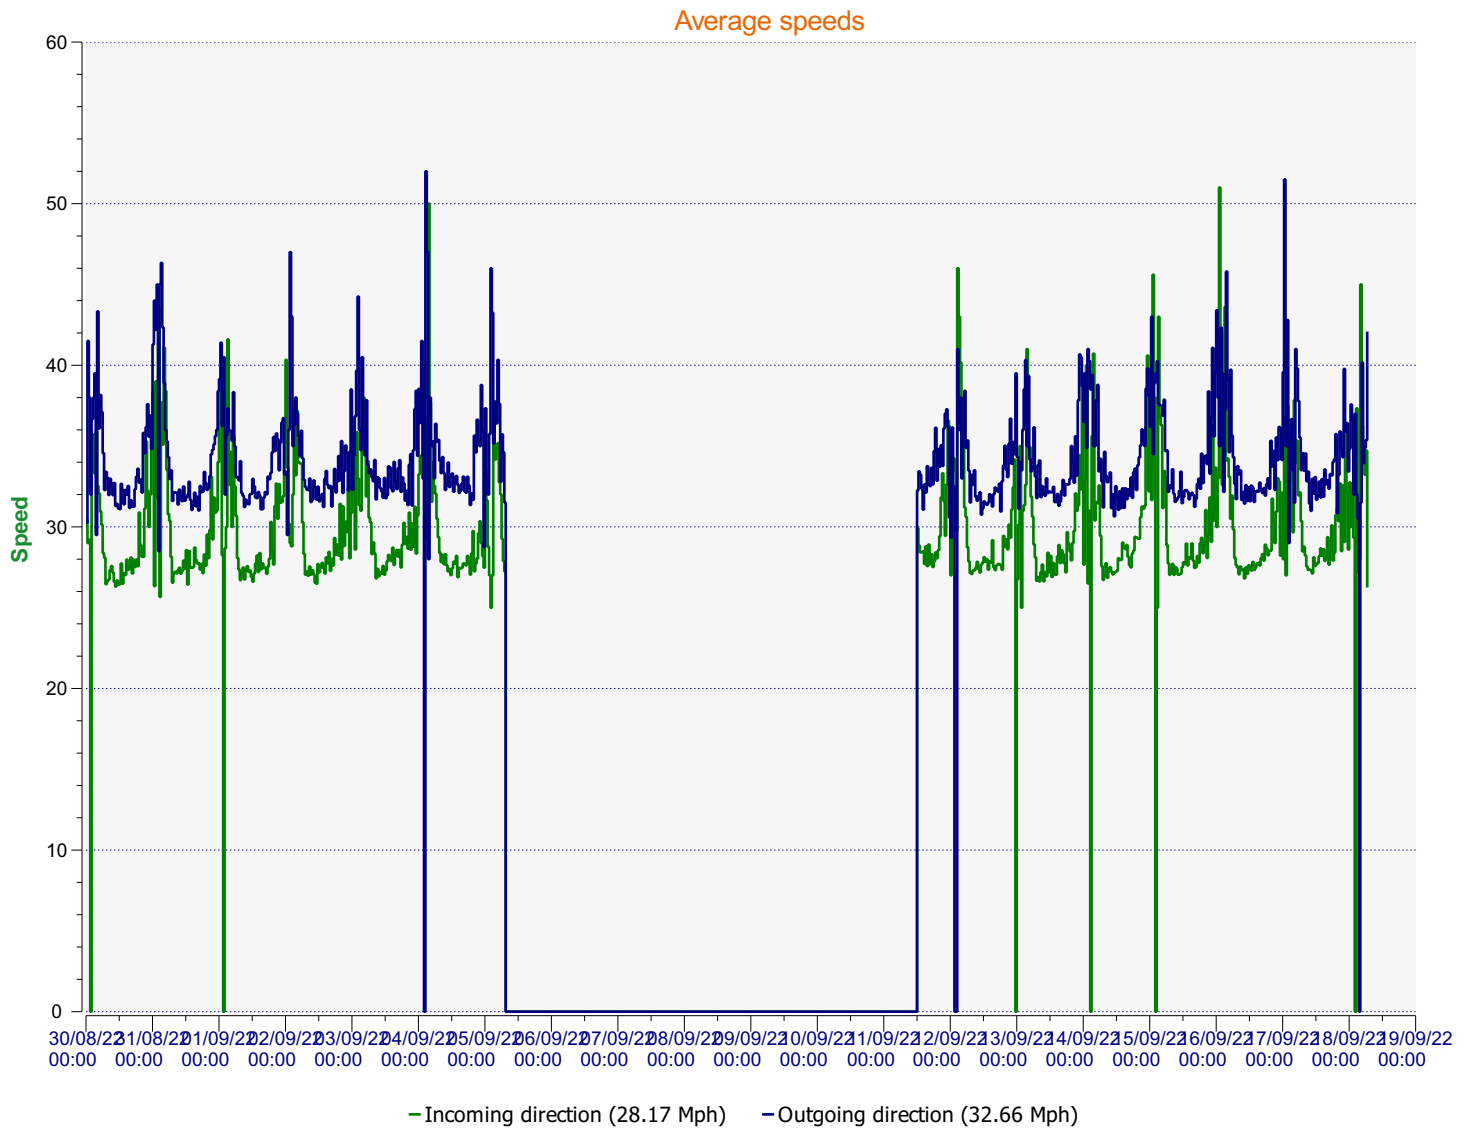

---

**Start date:** Tuesday, August 30, 2022 12:00 AM  
**End date:** Tuesday, September 27, 2022 2:30 PM

**Location:** Area 2, Blandford Road Secondary

**Comments:** 30 mph, Incoming

**Start date:** Tuesday, August 30, 2022 12:00 AM  
**End date:** Tuesday, September 27, 2022 2:30 PM

**Location:** Area 2, Blandford Road Secondary

**Comments:** 30 mph, Incoming

**Start date:** Tuesday, August 30, 2022 12:00 AM  
**End date:** Tuesday, September 27, 2022 2:30 PM

**Location:** Area 2, Blandford Road Secondary

**Comments:** 30 mph, Incoming

Outgoing vehicles

---

**Start date:** Tuesday, August 30, 2022 12:00 AM  
**End date:** Tuesday, September 27, 2022 2:30 PM

**Location:** Area 2, Blandford Road Secondary

**Comments:** 30 mph, Incoming

---

**Speed percentiles (incoming)**

**V30:** 25.00Mph **V50:** 26.00Mph **V85:** 31.00Mph

**Start date:** Tuesday, August 30, 2022 12:00 AM  
**End date:** Tuesday, September 27, 2022 2:30 PM

**Location:** Area 2, Blandford Road Secondary