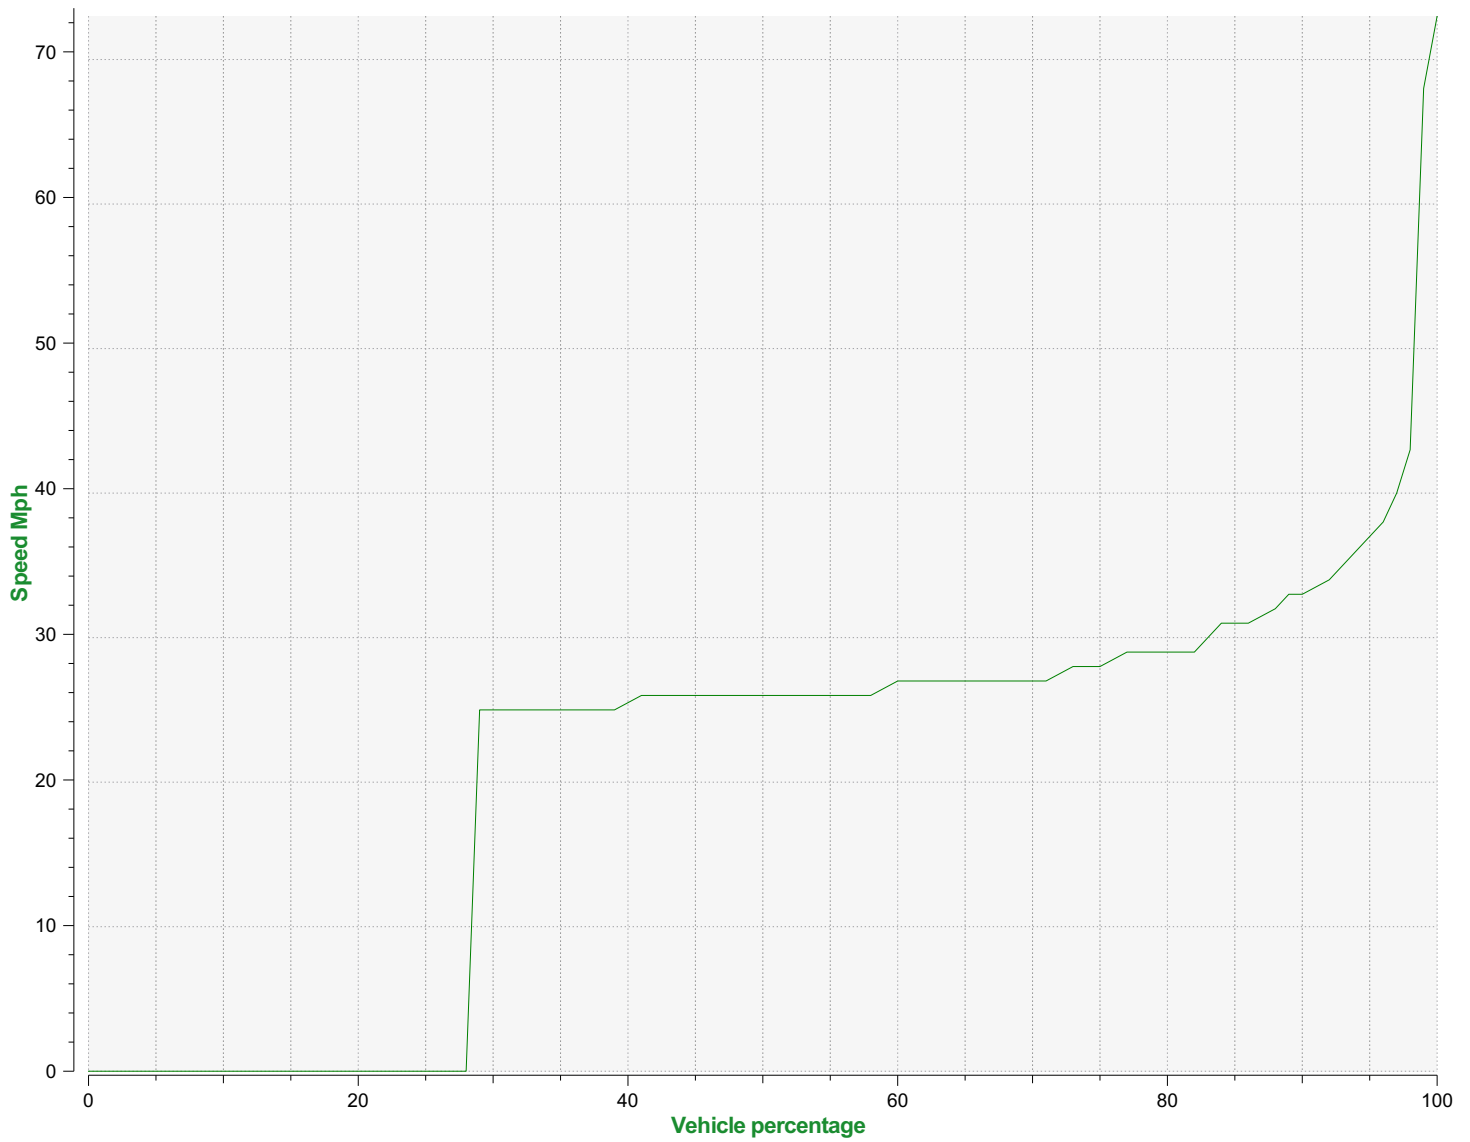

**Comments:** 30 mph, Incoming

Outgoing vehicles

---

**Start date:** Tuesday, August 30, 2022 12:00 AM  
**End date:** Tuesday, September 27, 2022 2:30 PM

**Location:** Area 2, Blandford Road Secondary

**Comments:** 30 mph, Incoming

---

**Speed percentiles (incoming)**

**V30:** 25.00Mph **V50:** 26.00Mph **V85:** 31.00Mph

**Start date:** Tuesday, August 30, 2022 12:00 AM  
**End date:** Tuesday, September 27, 2022 2:30 PM

**Location:** Area 2, Blandford Road Secondary