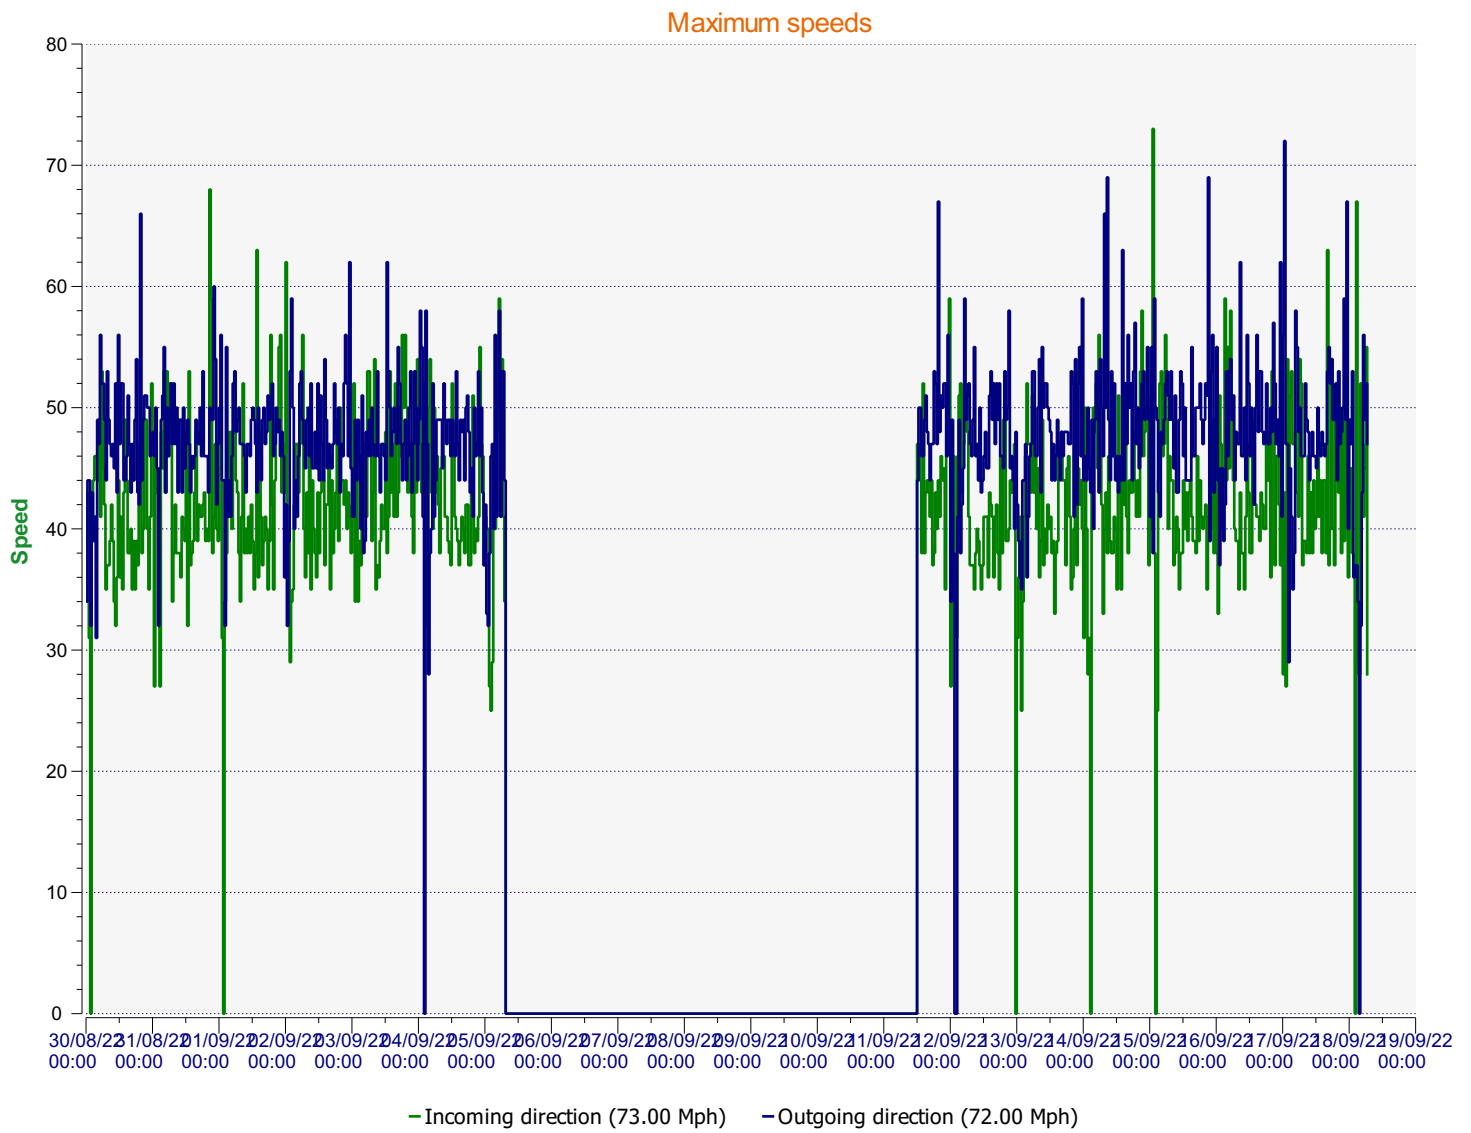

---

**Start date:** Tuesday, August 30, 2022 12:00 AM  
**End date:** Tuesday, September 27, 2022 2:30 PM

**Location:** Area 2, Blandford Road Secondary

**Comments:** 30 mph, Incoming

**Start date:** Tuesday, August 30, 2022 12:00 AM  
**End date:** Tuesday, September 27, 2022 2:30 PM

**Location:** Area 2, Blandford Road Secondary

**Comments:** 30 mph, Incoming

**Start date:** Tuesday, August 30, 2022 12:00 AM  
**End date:** Tuesday, September 27, 2022 2:30 PM

**Location:** Area 2, Blandford Road Secondary

**Comments:** 30 mph, Incoming

Outgoing vehicles

---

**Start date:** Tuesday, August 30, 2022 12:00 AM  
**End date:** Tuesday, September 27, 2022 2:30 PM

**Location:** Area 2, Blandford Road Secondary

**Comments:** 30 mph, Incoming

---

**Speed percentiles (incoming)**

**V30:** 25.00Mph **V50:** 26.00Mph **V85:** 31.00Mph

**Start date:** Tuesday, August 30, 2022 12:00 AM  
**End date:** Tuesday, September 27, 2022 2:30 PM

**Location:** Area 2, Blandford Road Secondary