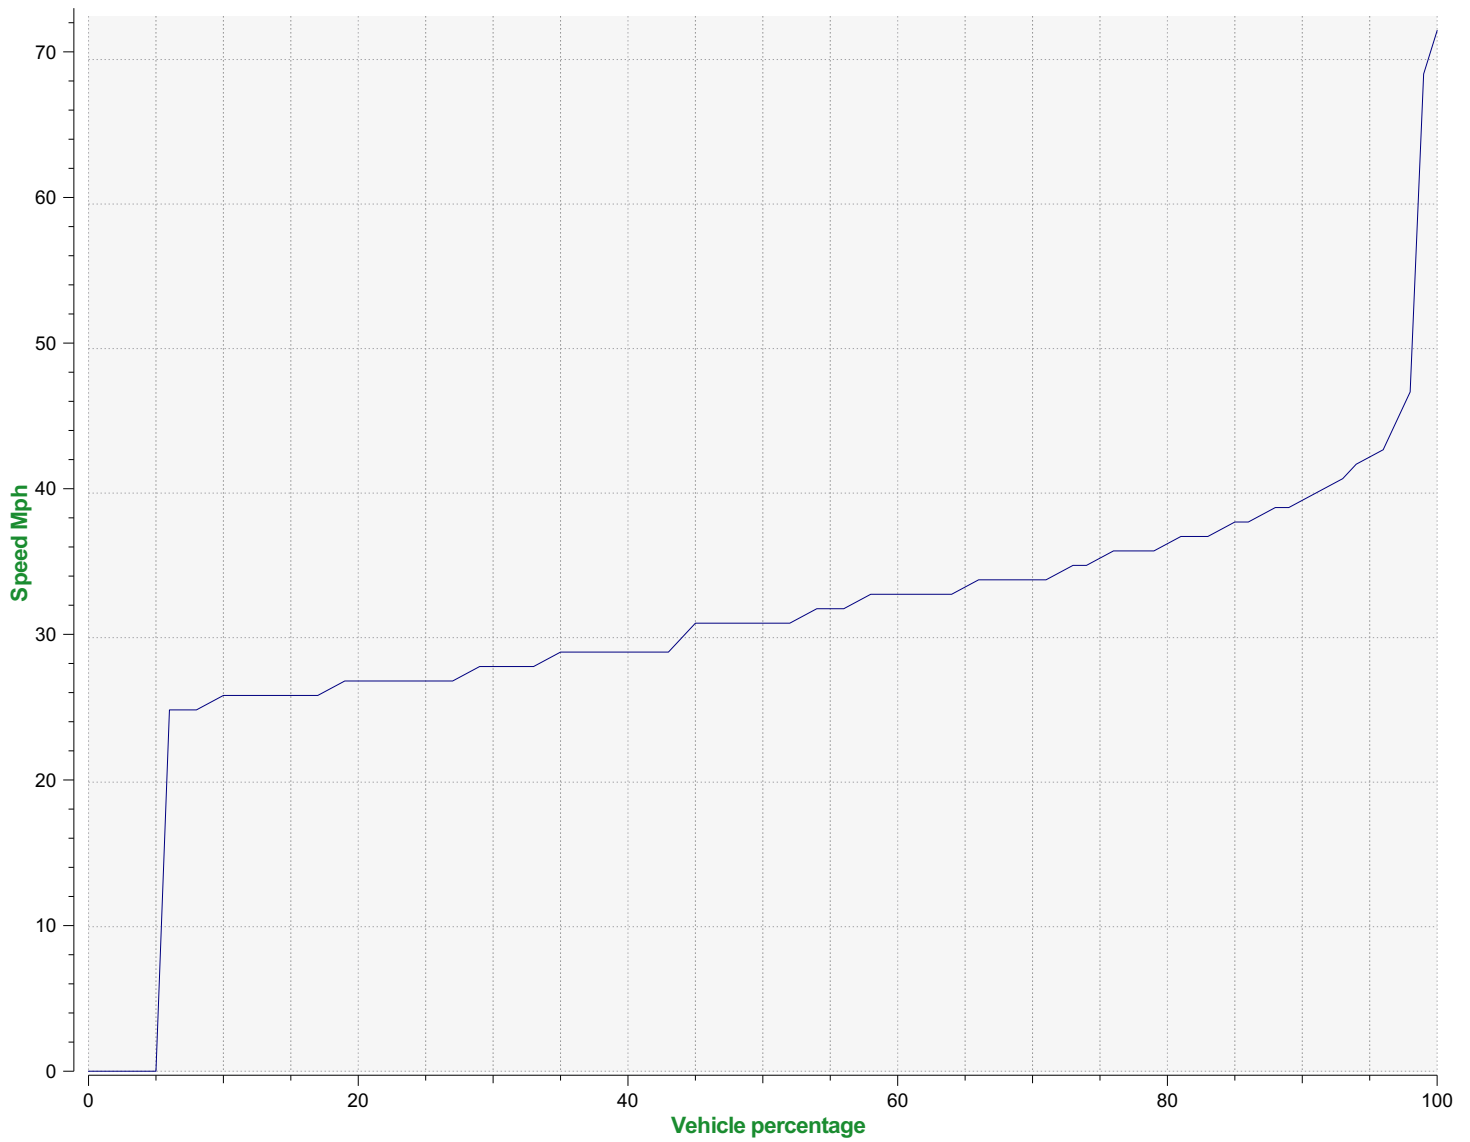

**Comments:** 30 mph, Incoming

Outgoing vehicles

---

**Start date:** Tuesday, August 30, 2022 12:00 AM  
**End date:** Tuesday, September 27, 2022 2:30 PM

**Location:** Area 2, Blandford Road Secondary

**Comments:** 30 mph, Incoming

---

**Speed percentiles (incoming)**

**V30:** 25.00Mph **V50:** 26.00Mph **V85:** 31.00Mph

**Start date:** Tuesday, August 30, 2022 12:00 AM  
**End date:** Tuesday, September 27, 2022 2:30 PM

**Location:** Area 2, Blandford Road Secondary

**Comments:** 30 mph, Incoming

**Speed percentile(outgoing)**

**V30:** 28.00Mph **V50:** 31.00Mph **V85:** 38.00Mph

**Start date:** Tuesday, August 30, 2022 12:00 AM  
**End date:** Tuesday, September 27, 2022 2:30 PM