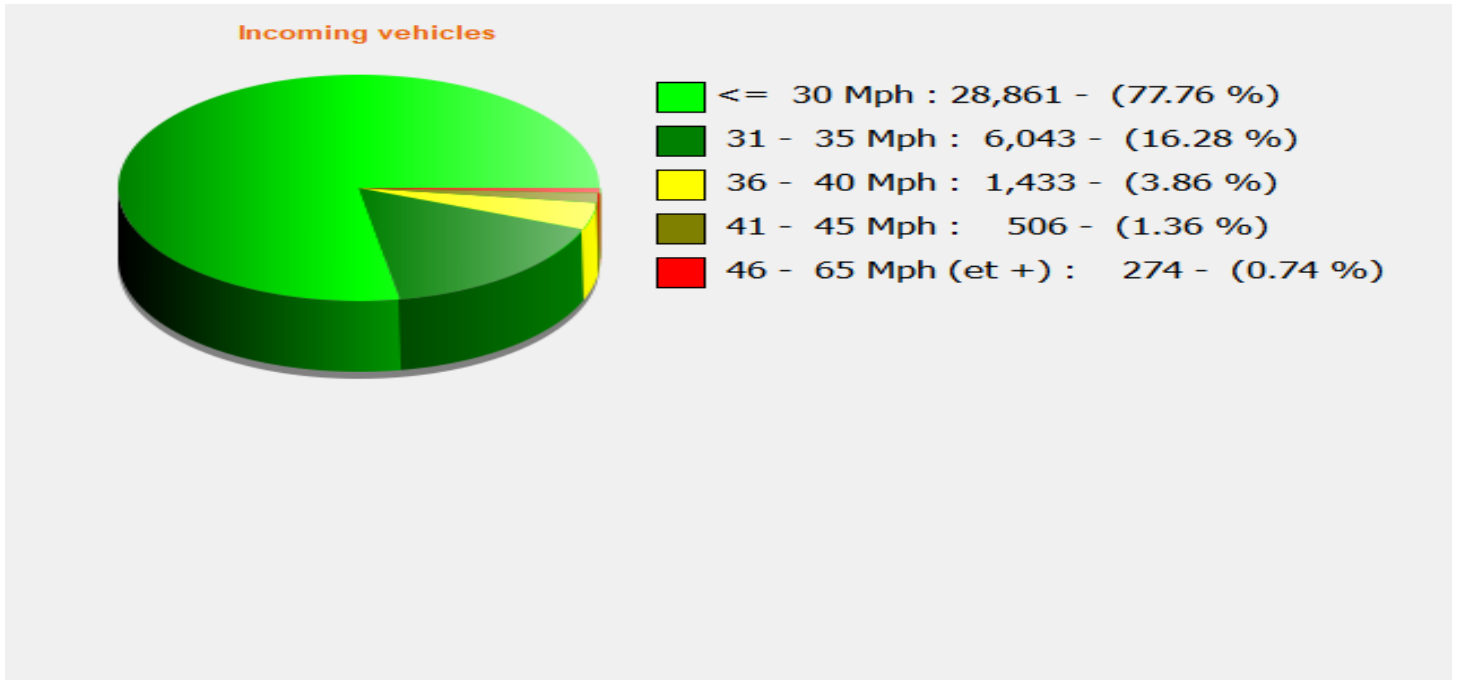

---

**Start date:** Tuesday, August 30, 2022 12:00 AM  
**End date:** Tuesday, September 27, 2022 2:30 PM

**Location:** Area 2, Blandford Road Secondary

**Comments:** 30 mph, Incoming

**Start date:** Tuesday, August 30, 2022 12:00 AM  
**End date:** Tuesday, September 27, 2022 2:30 PM

**Location:** Area 2, Blandford Road Secondary

**Comments:** 30 mph, Incoming

**Start date:** Tuesday, August 30, 2022 12:00 AM  
**End date:** Tuesday, September 27, 2022 2:30 PM

**Location:** Area 2, Blandford Road Secondary

**Comments:** 30 mph, Incoming

Outgoing vehicles

---

**Start date:** Tuesday, August 30, 2022 12:00 AM  
**End date:** Tuesday, September 27, 2022 2:30 PM

**Location:** Area 2, Blandford Road Secondary

**Comments:** 30 mph, Incoming