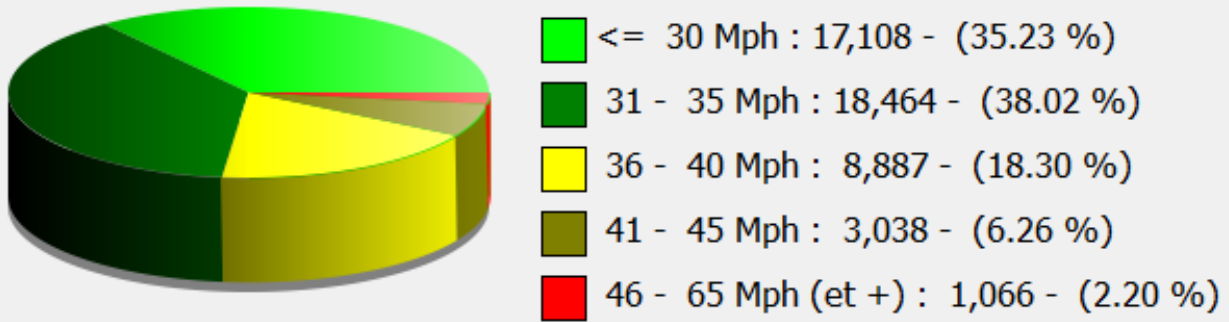

**Location:** Area 2, Blandford Road Secondary

**Comments:** 30 mph, Incoming

**Start date:** Tuesday, August 30, 2022 12:00 AM  
**End date:** Tuesday, September 27, 2022 2:30 PM

**Location:** Area 2, Blandford Road Secondary

**Comments:** 30 mph, Incoming

Outgoing vehicles

---

**Start date:** Tuesday, August 30, 2022 12:00 AM  
**End date:** Tuesday, September 27, 2022 2:30 PM

**Location:** Area 2, Blandford Road Secondary

**Comments:** 30 mph, Incoming