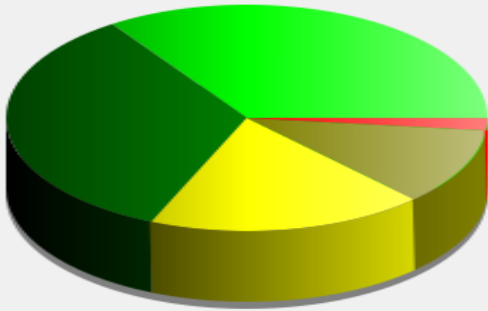

Incoming vehicles

	15 - 20 Mph : 4,171 - (34.43 %)
	21 - 26 Mph : 4,131 - (34.10 %)
	27 - 32 Mph : 2,265 - (18.70 %)
	33 - 40 Mph : 1,330 - (10.98 %)
	41 - 50 Mph (et +) : 216 - (1.78 %)

Start date: Thursday, October 27, 2022 3:30 AM
End date: Wednesday, November 30, 2022 12:30 PM

Location: Area 3, Tottens Farm

Comments: 20 mph Inbound