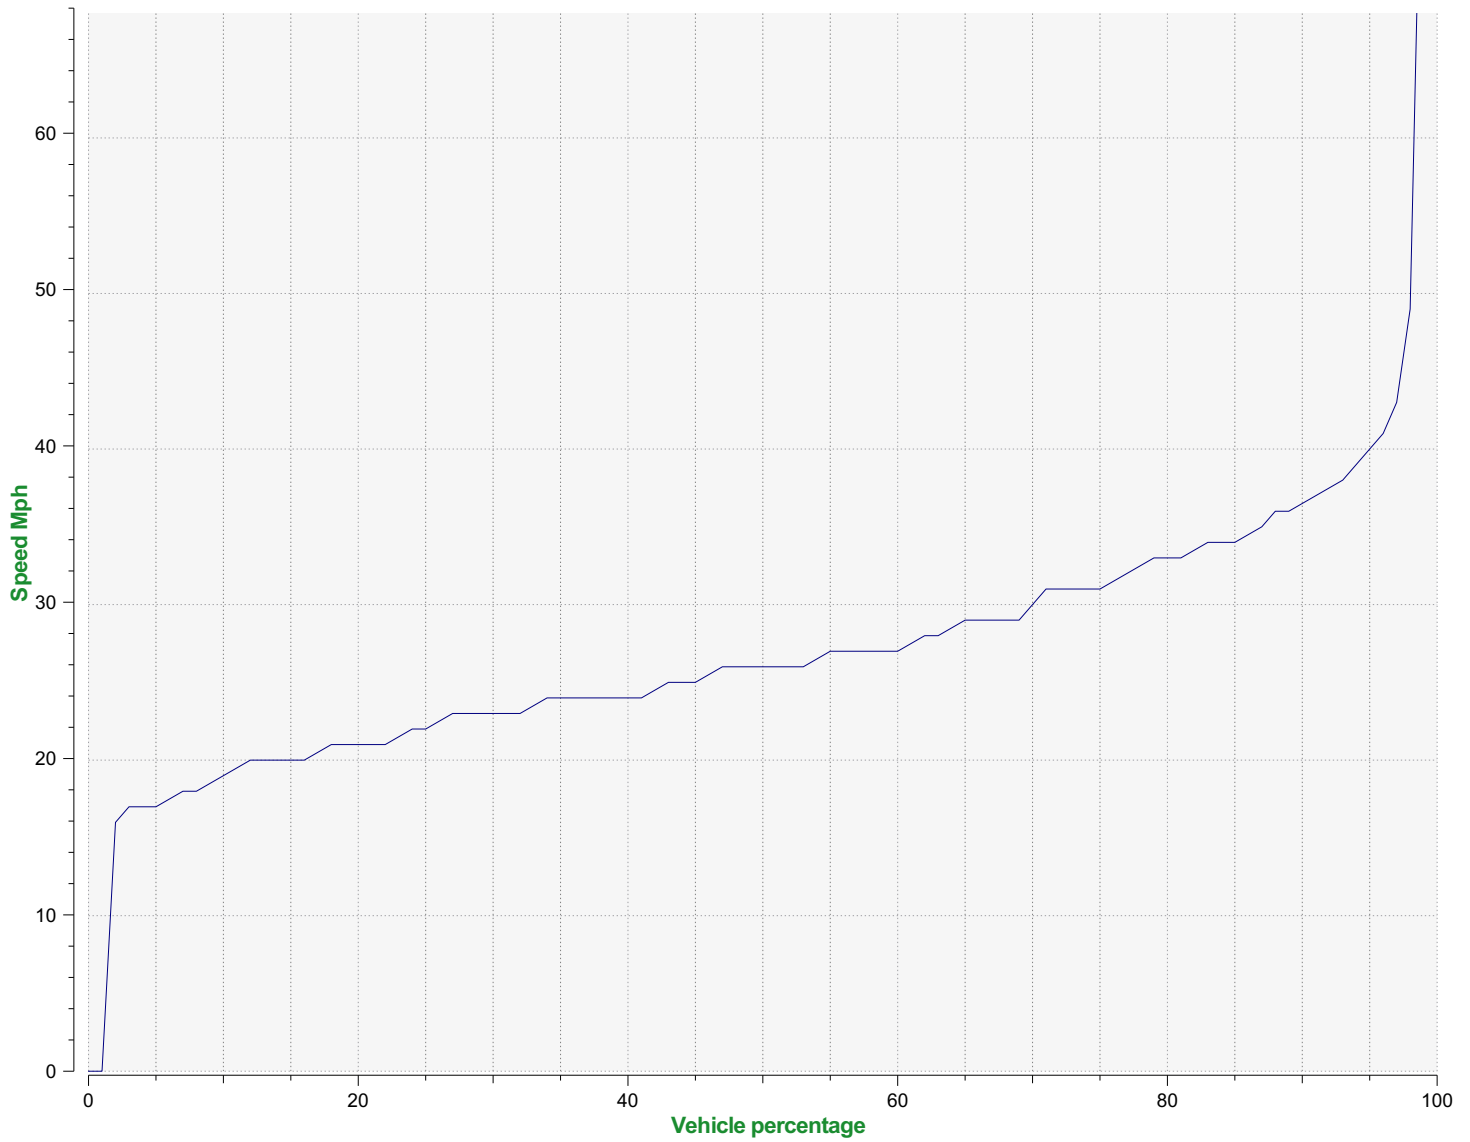

**Location:** Area 3, Tottens Farm

**Comments:** 20 mph Inbound

**Speed percentiles (incoming)**

**V30:** 19.00Mph    **V50:** 22.00Mph    **V85:** 31.00Mph

**Start date:** Thursday, October 27, 2022 3:30 AM  
**End date:** Wednesday, November 30, 2022 12:30 PM

**Location:** Area 3, Tottens Farm

**Comments:** 20 mph Inbound

**Speed percentile(outgoing)**

**V30:** 23.00Mph **V50:** 26.00Mph **V85:** 34.00Mph

**Start date:** Thursday, October 27, 2022 3:30 AM  
**End date:** Wednesday, November 30, 2022 12:30 PM