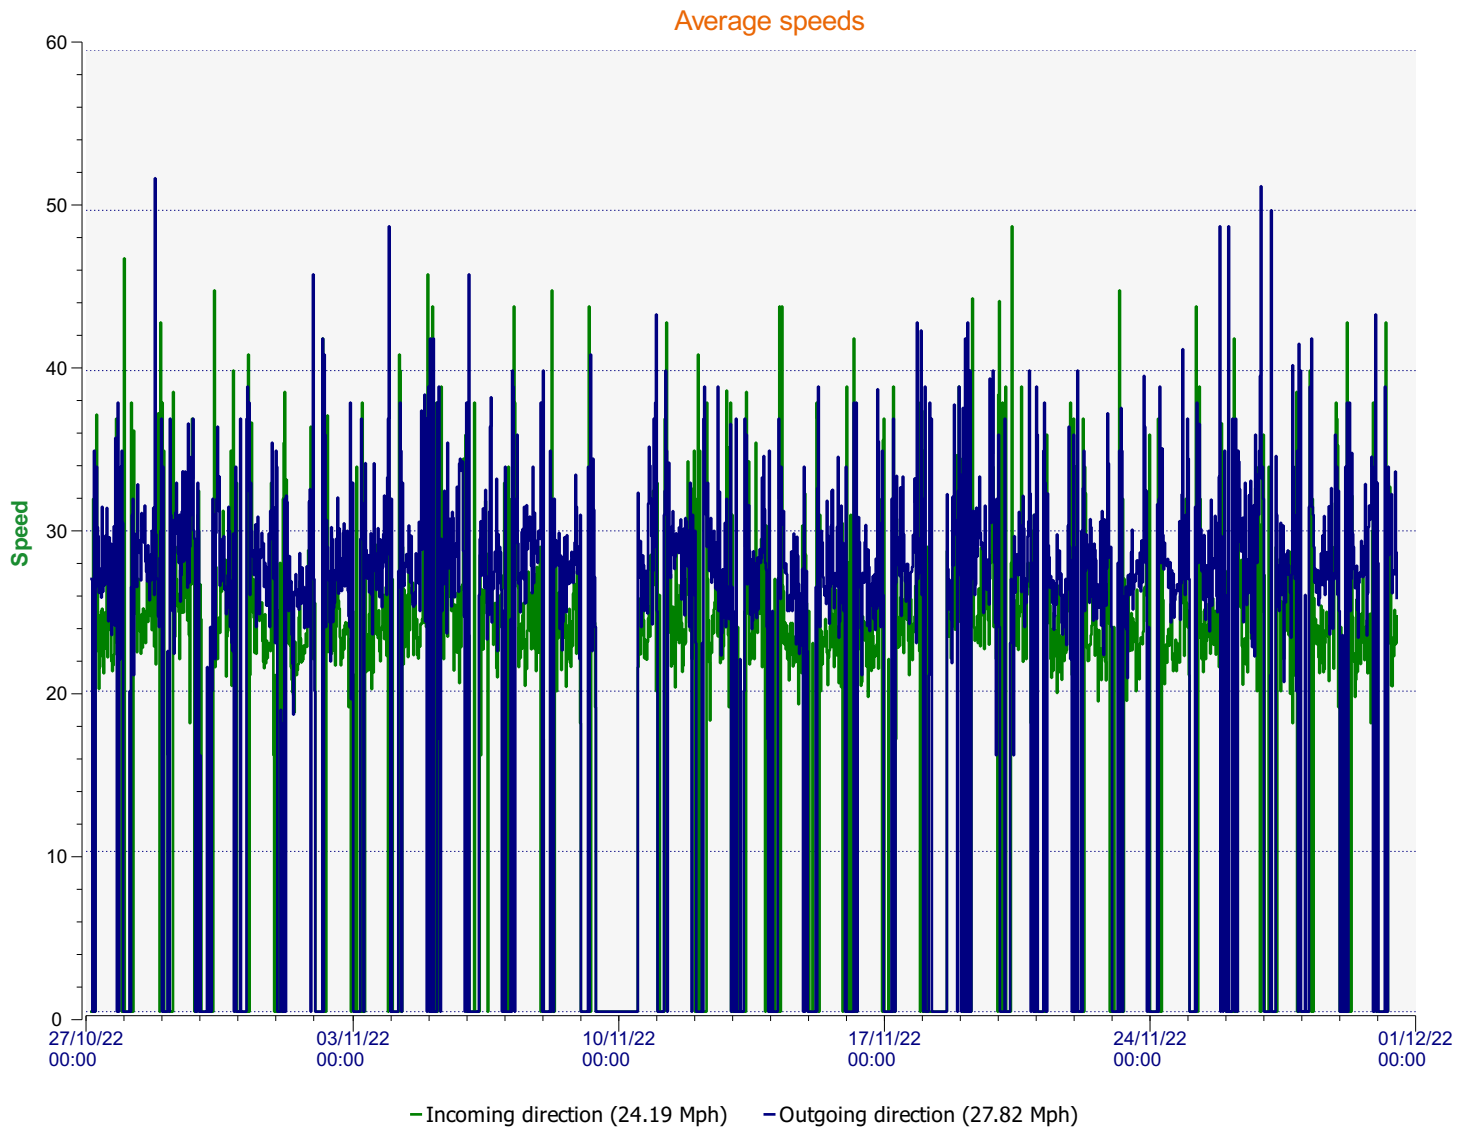

---

**Start date:** Thursday, October 27, 2022 3:30 AM  
**End date:** Wednesday, November 30, 2022 12:30 PM

**Location:** Area 3, Tottens Farm

**Comments:** 20 mph Inbound

**Start date:** Thursday, October 27, 2022 3:30 AM  
**End date:** Wednesday, November 30, 2022 12:30 PM

**Start date:** Thursday, October 27, 2022 3:30 AM  
**End date:** Wednesday, November 30, 2022 12:30 PM

**Location:** Area 3, Tottens Farm

**Comments:** 20 mph Inbound

Outgoing vehicles

**Start date:** Thursday, October 27, 2022 3:30 AM  
**End date:** Wednesday, November 30, 2022 12:30 PM

**Location:** Area 3, Tottens Farm

**Comments:** 20 mph Inbound

**Speed percentiles (incoming)**

**V30:** 19.00Mph    **V50:** 22.00Mph    **V85:** 31.00Mph

**Start date:** Thursday, October 27, 2022 3:30 AM  
**End date:** Wednesday, November 30, 2022 12:30 PM

**Location:** Area 3, Tottens Farm

**Comments:** 20 mph Inbound

**Speed percentile(outgoing)**

**V30:** 23.00Mph **V50:** 26.00Mph **V85:** 34.00Mph

**Start date:** Thursday, October 27, 2022 3:30 AM  
**End date:** Wednesday, November 30, 2022 12:30 PM