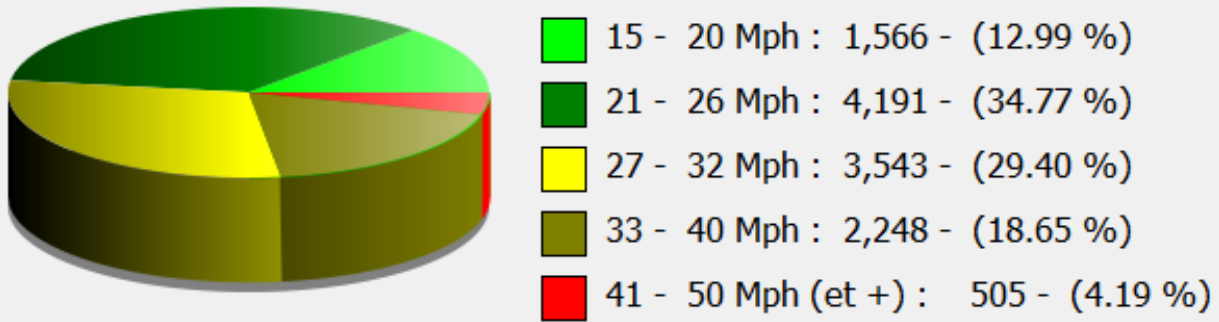

Incoming vehicles

|   |                                     |
|---|-------------------------------------|
|  | 15 - 20 Mph : 4,171 - (34.43 %)     |
|  | 21 - 26 Mph : 4,131 - (34.10 %)     |
|  | 27 - 32 Mph : 2,265 - (18.70 %)     |
|  | 33 - 40 Mph : 1,330 - (10.98 %)     |
|  | 41 - 50 Mph (et +) : 216 - (1.78 %) |

**Start date:** Thursday, October 27, 2022 3:30 AM  
**End date:** Wednesday, November 30, 2022 12:30 PM

**Location:** Area 3, Tottens Farm

**Comments:** 20 mph Inbound

Outgoing vehicles

**Start date:** Thursday, October 27, 2022 3:30 AM  
**End date:** Wednesday, November 30, 2022 12:30 PM