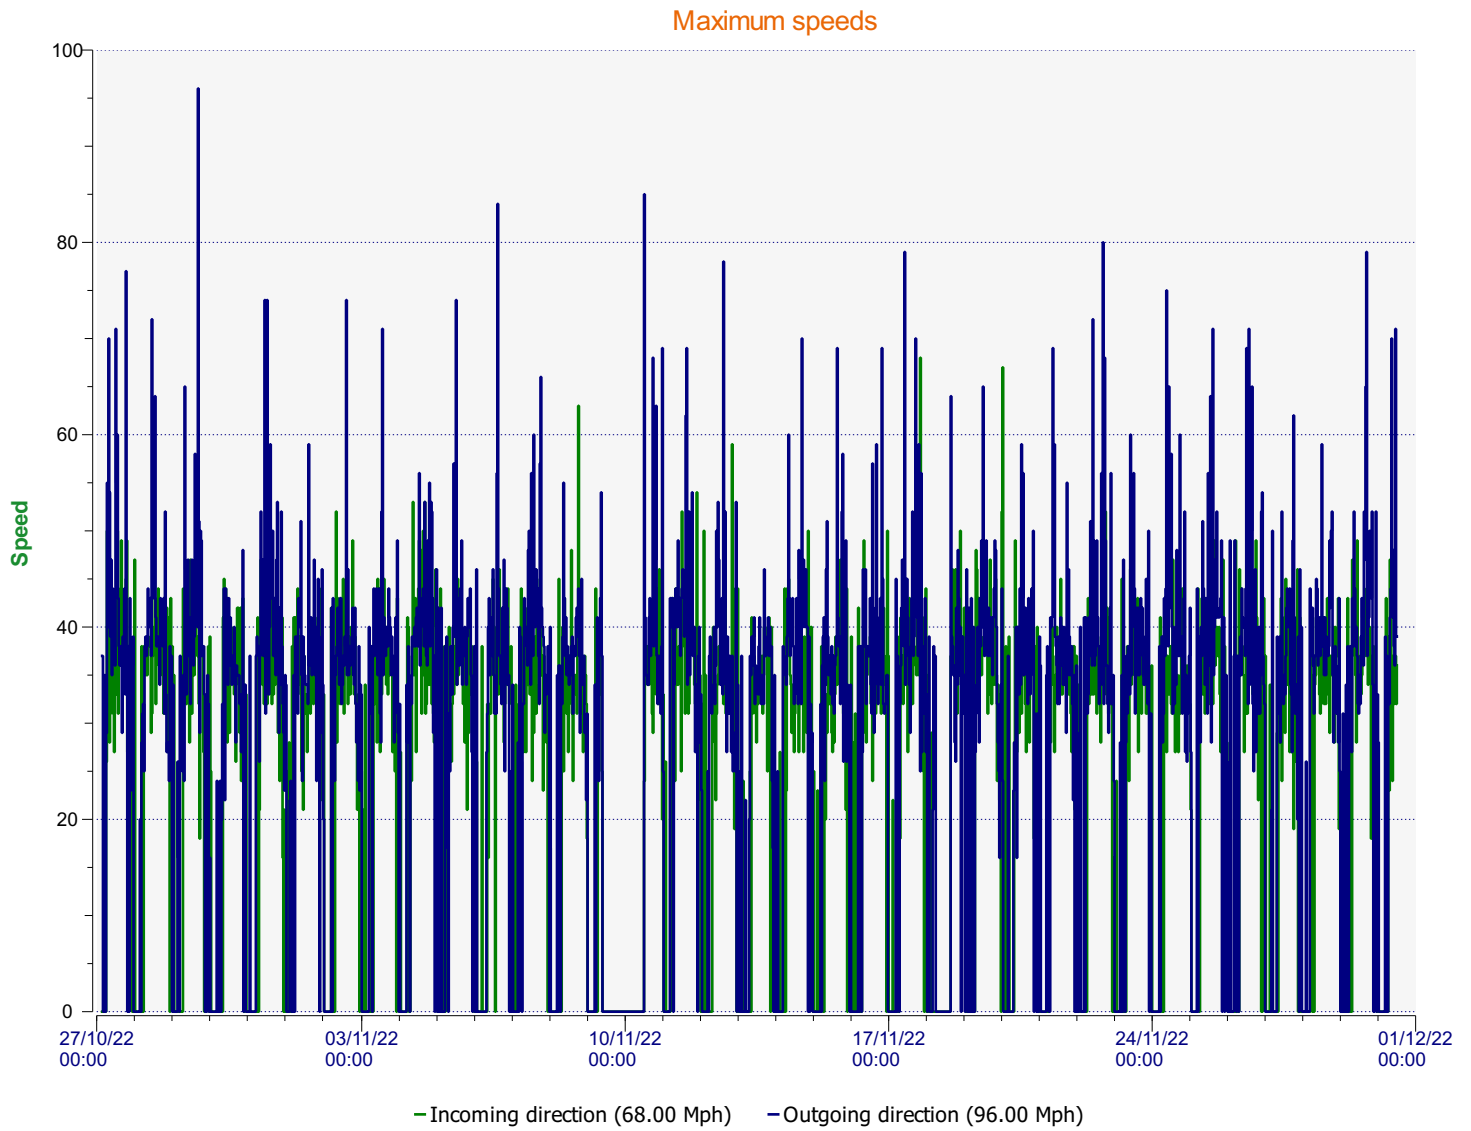

---

**Start date:** Thursday, October 27, 2022 3:30 AM  
**End date:** Wednesday, November 30, 2022 12:30 PM

**Location:** Area 3, Tottens Farm

**Comments:** 20 mph Inbound

**Start date:** Thursday, October 27, 2022 3:30 AM  
**End date:** Wednesday, November 30, 2022 12:30 PM

**Start date:** Thursday, October 27, 2022 3:30 AM  
**End date:** Wednesday, November 30, 2022 12:30 PM

**Location:** Area 3, Tottens Farm

**Comments:** 20 mph Inbound

Outgoing vehicles

**Start date:** Thursday, October 27, 2022 3:30 AM  
**End date:** Wednesday, November 30, 2022 12:30 PM

**Location:** Area 3, Tottens Farm

**Comments:** 20 mph Inbound

**Speed percentiles (incoming)**

**V30:** 19.00Mph    **V50:** 22.00Mph    **V85:** 31.00Mph

**Start date:** Thursday, October 27, 2022 3:30 AM  
**End date:** Wednesday, November 30, 2022 12:30 PM

**Location:** Area 3, Tottens Farm

**Comments:** 20 mph Inbound

**Speed percentile(outgoing)**

**V30:** 23.00Mph **V50:** 26.00Mph **V85:** 34.00Mph

**Start date:** Thursday, October 27, 2022 3:30 AM  
**End date:** Wednesday, November 30, 2022 12:30 PM