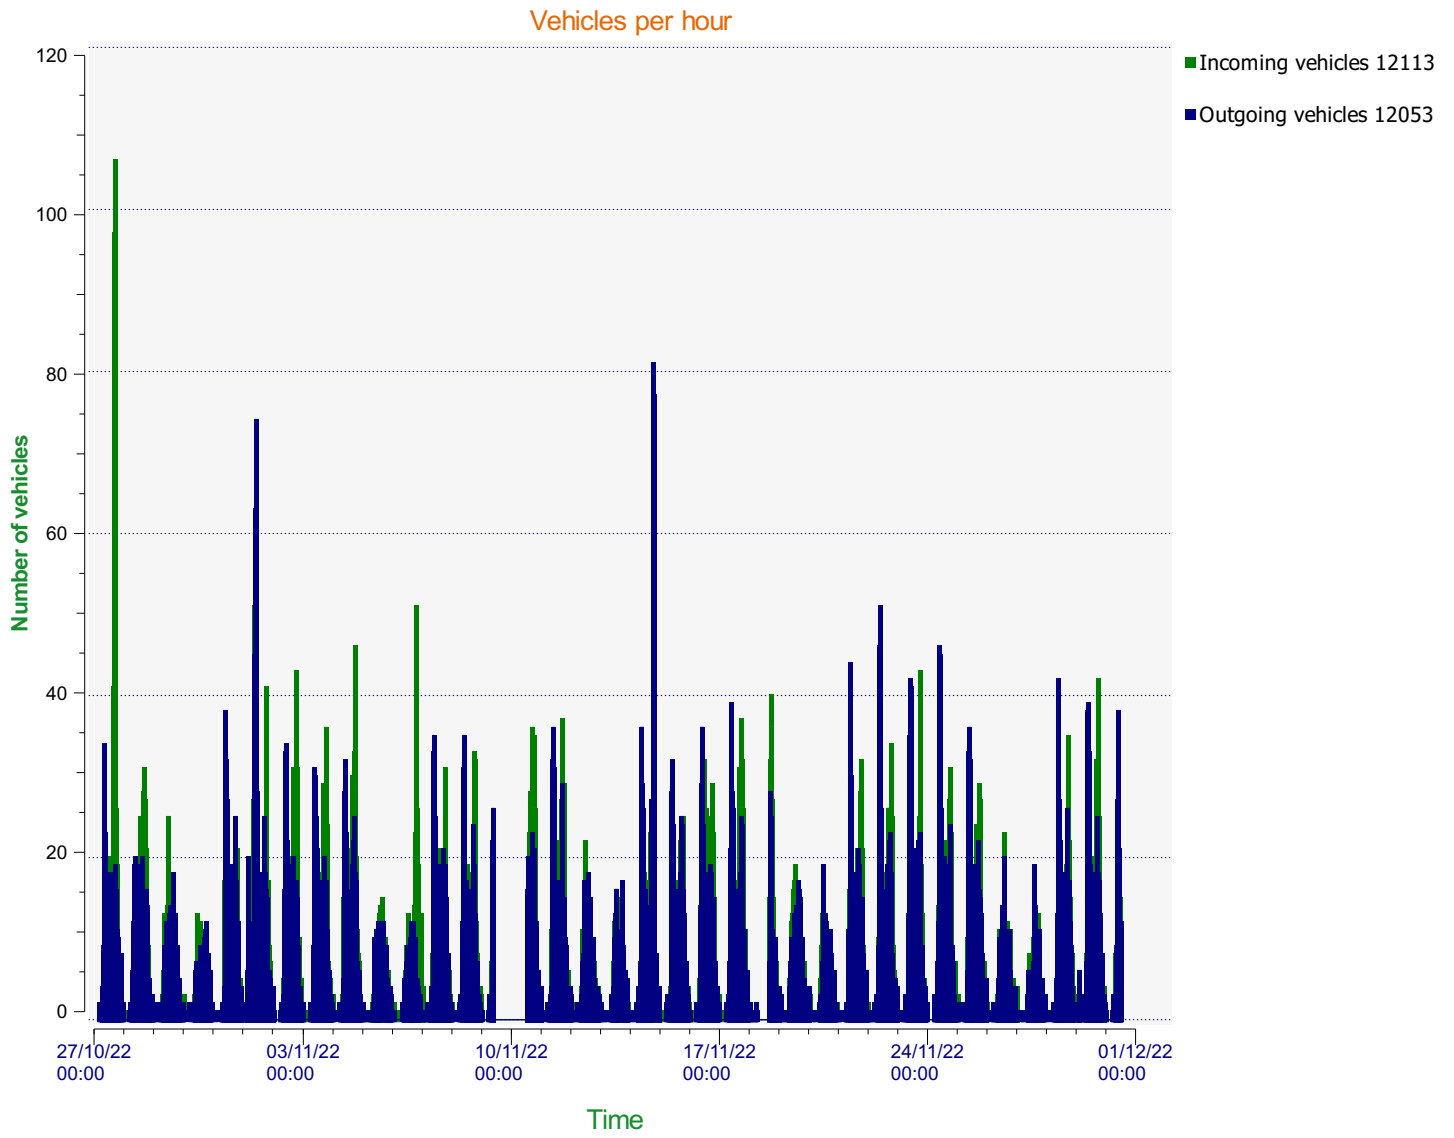

---

**Start date:** Thursday, October 27, 2022 3:30 AM  
**End date:** Wednesday, November 30, 2022 12:30 PM

**Location:** Area 3, Tottens Farm

**Comments:** 20 mph Inbound

**Start date:** Thursday, October 27, 2022 3:30 AM  
**End date:** Wednesday, November 30, 2022 12:30 PM

**Location:** Area 3, Tottens Farm

**Comments:** 20 mph Inbound

**Start date:** Thursday, October 27, 2022 3:30 AM  
**End date:** Wednesday, November 30, 2022 12:30 PM  
**Location:** Area 3, Tottens Farm  
**Comments:** 20 mph Inbound

Incoming vehicles

|   |                                     |
|---|-------------------------------------|
|  | 15 - 20 Mph : 4,171 - (34.43 %)     |
|  | 21 - 26 Mph : 4,131 - (34.10 %)     |
|  | 27 - 32 Mph : 2,265 - (18.70 %)     |
|  | 33 - 40 Mph : 1,330 - (10.98 %)     |
|  | 41 - 50 Mph (et +) : 216 - (1.78 %) |

**Start date:** Thursday, October 27, 2022 3:30 AM  
**End date:** Wednesday, November 30, 2022 12:30 PM

**Location:** Area 3, Tottens Farm

**Comments:** 20 mph Inbound

Outgoing vehicles

**Start date:** Thursday, October 27, 2022 3:30 AM  
**End date:** Wednesday, November 30, 2022 12:30 PM