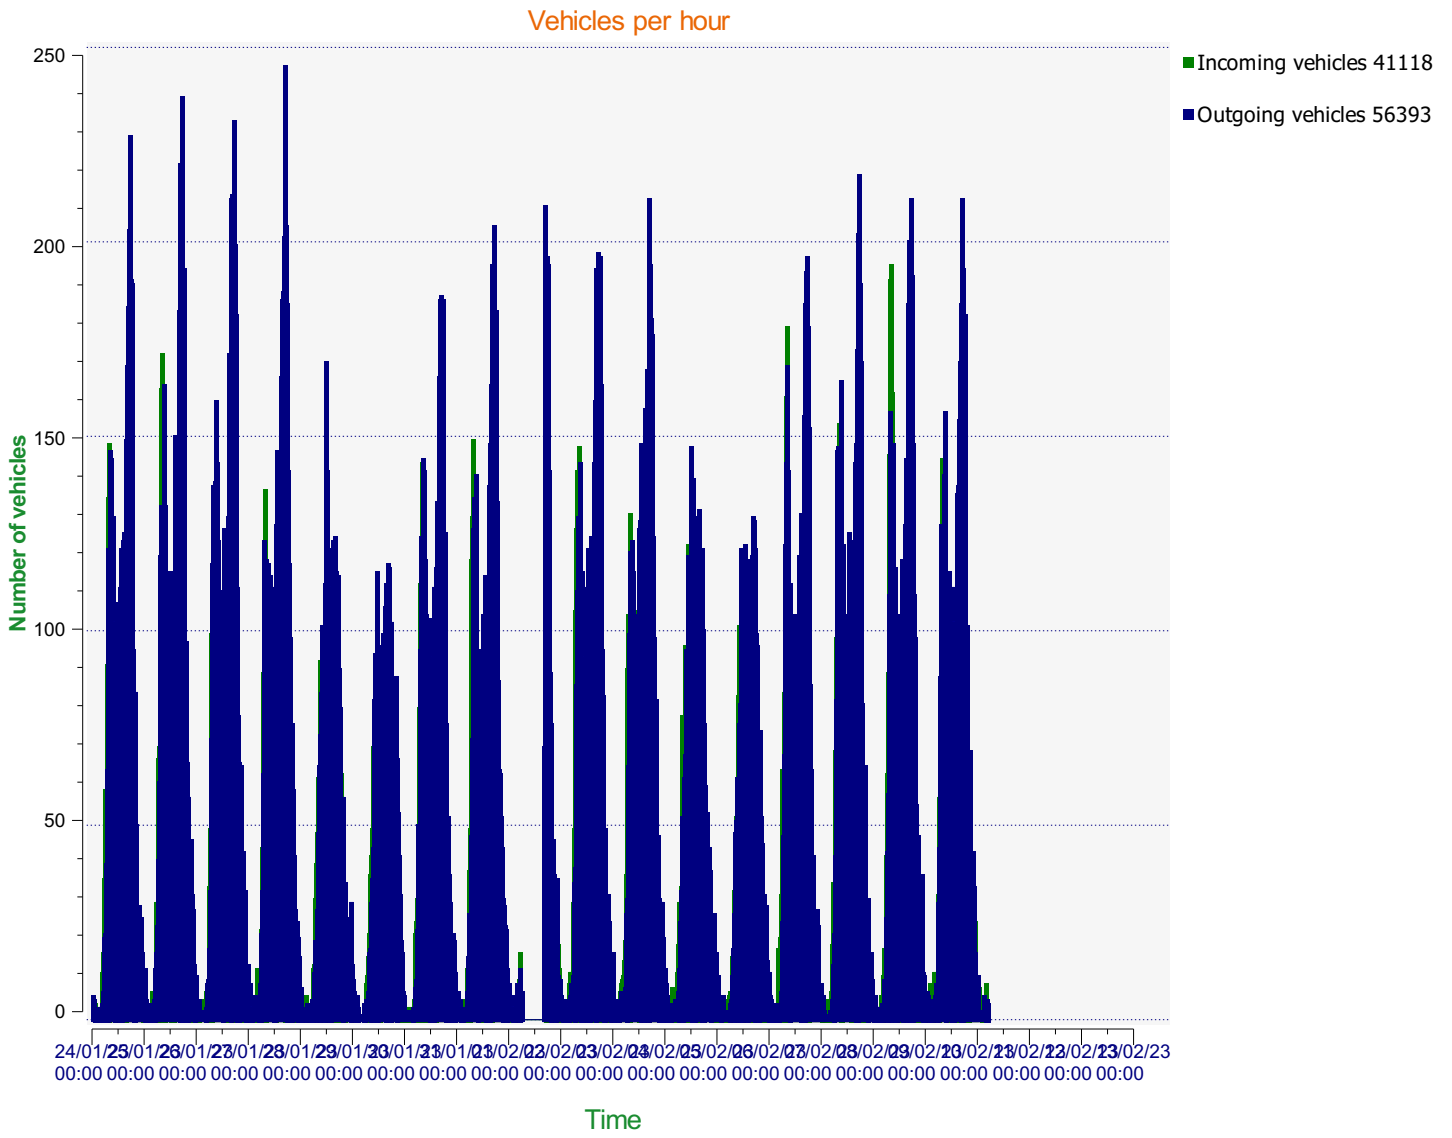

---

**Start date:** Tuesday, January 24, 2023 12:00 AM  
**End date:** Sunday, February 12, 2023 2:30 PM

**Location:** Blandford Road, Primary - Area 2

**Comments:** 30 mph, Inbound

**Start date:** Tuesday, January 24, 2023 12:00 AM  
**End date:** Sunday, February 12, 2023 2:30 PM

**Location:** Blandford Road, Primary - Area 2

**Comments:** 30 mph, Inbound

**Start date:** Tuesday, January 24, 2023 12:00 AM  
**End date:** Sunday, February 12, 2023 2:30 PM

**Location:** Blandford Road, Primary - Area 2

**Comments:** 30 mph, Inbound

**Start date:** Tuesday, January 24, 2023 12:00 AM  
**End date:** Sunday, February 12, 2023 2:30 PM

**Location:** Blandford Road, Primary - Area 2

**Comments:** 30 mph, Inbound

Outgoing vehicles

**Start date:** Tuesday, January 24, 2023 12:00 AM  
**End date:** Sunday, February 12, 2023 2:30 PM

**Location:** Blandford Road, Primary - Area 2

**Comments:** 30 mph, Inbound

**Speed percentiles (incoming)**