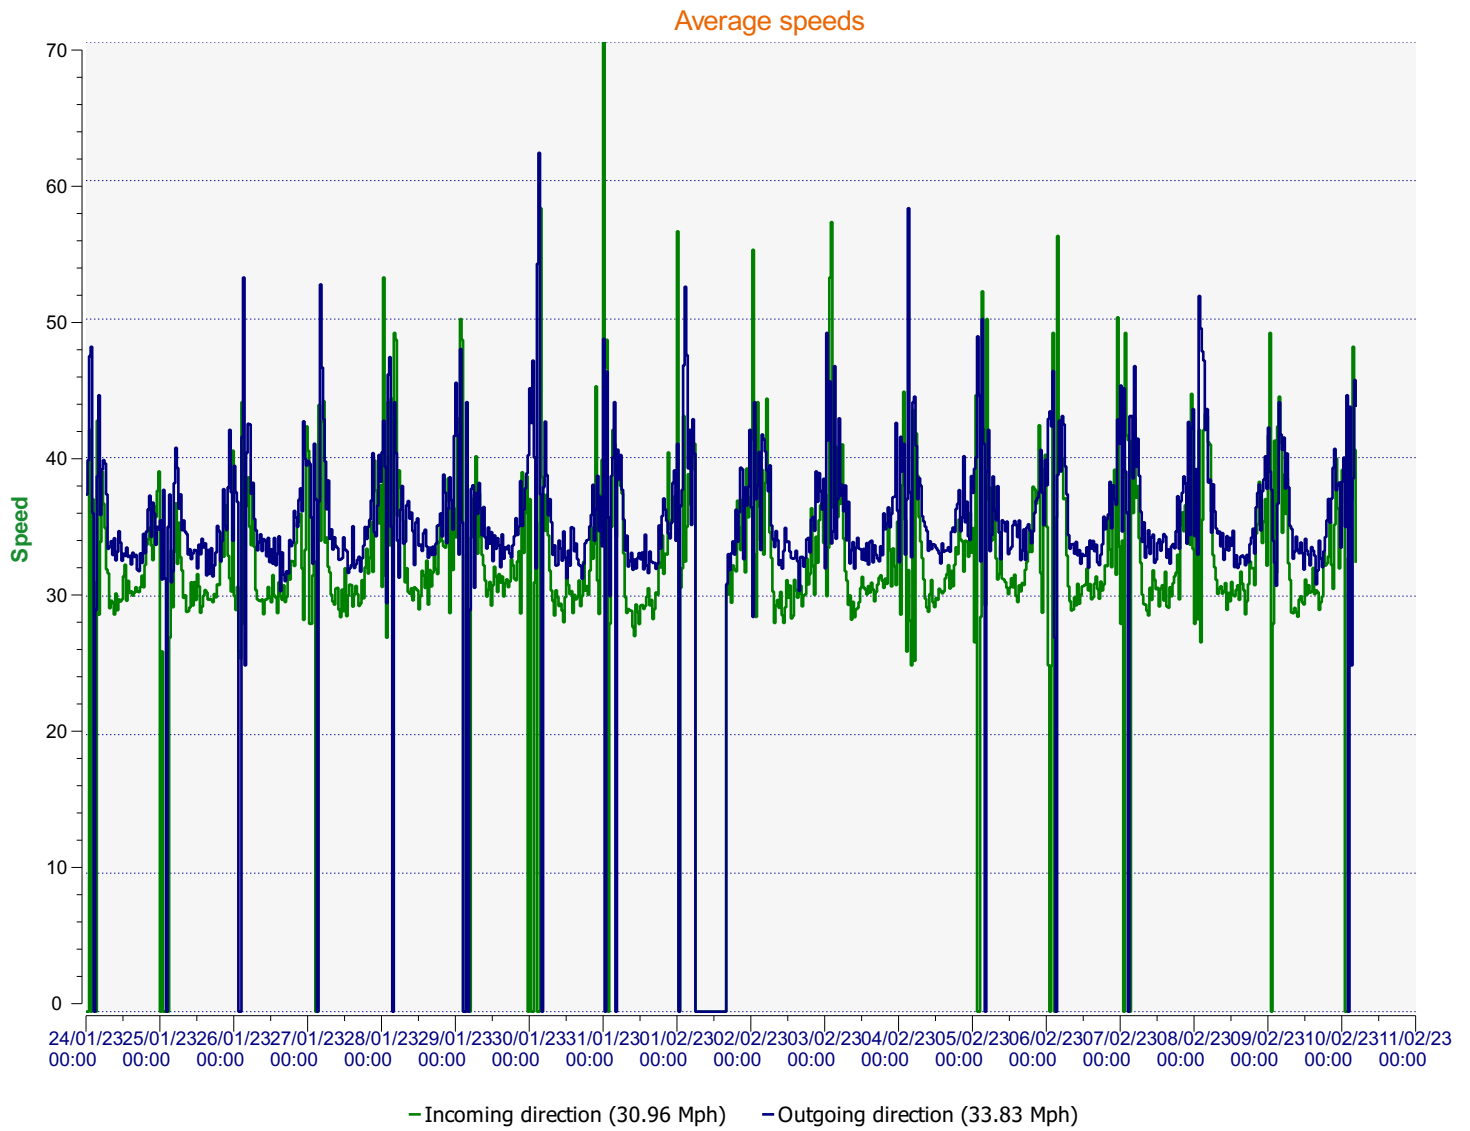

---

**Start date:** Tuesday, January 24, 2023 12:00 AM  
**End date:** Sunday, February 12, 2023 2:30 PM

**Location:** Blandford Road, Primary - Area 2

**Comments:** 30 mph, Inbound

**Start date:** Tuesday, January 24, 2023 12:00 AM  
**End date:** Sunday, February 12, 2023 2:30 PM

**Comments:** 30 mph, Inbound

**Start date:** Tuesday, January 24, 2023 12:00 AM  
**End date:** Sunday, February 12, 2023 2:30 PM

**Location:** Blandford Road, Primary - Area 2

**Comments:** 30 mph, Inbound

Outgoing vehicles

**Start date:** Tuesday, January 24, 2023 12:00 AM  
**End date:** Sunday, February 12, 2023 2:30 PM

**Location:** Blandford Road, Primary - Area 2

**Comments:** 30 mph, Inbound

**Speed percentiles (incoming)**

**V30:** 26.00Mph    **V50:** 27.00Mph    **V85:** 37.00Mph

**Start date:** Tuesday, January 24, 2023 12:00 AM  
**End date:** Sunday, February 12, 2023 2:30 PM

**Location:** Blandford Road, Primary - Area 2