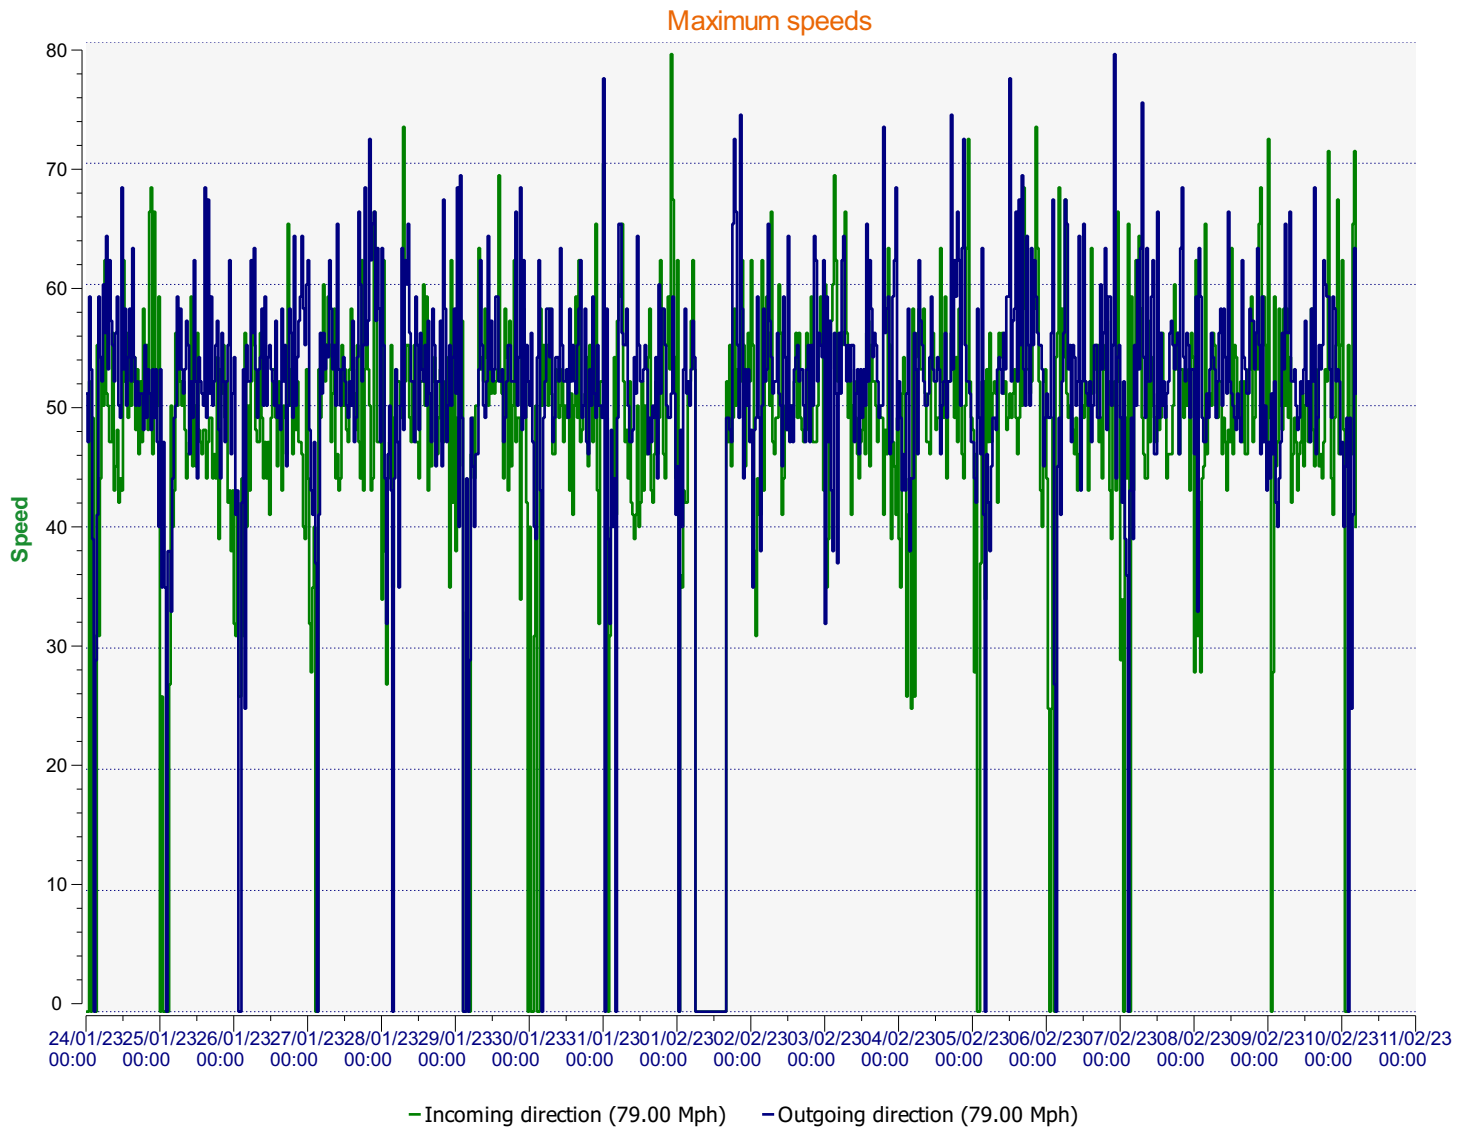

---

**Start date:** Tuesday, January 24, 2023 12:00 AM  
**End date:** Sunday, February 12, 2023 2:30 PM

**Location:** Blandford Road, Primary - Area 2

**Comments:** 30 mph, Inbound

**Start date:** Tuesday, January 24, 2023 12:00 AM  
**End date:** Sunday, February 12, 2023 2:30 PM

**Comments:** 30 mph, Inbound

**Start date:** Tuesday, January 24, 2023 12:00 AM  
**End date:** Sunday, February 12, 2023 2:30 PM

**Location:** Blandford Road, Primary - Area 2

**Comments:** 30 mph, Inbound

Outgoing vehicles

**Start date:** Tuesday, January 24, 2023 12:00 AM  
**End date:** Sunday, February 12, 2023 2:30 PM

**Location:** Blandford Road, Primary - Area 2

**Comments:** 30 mph, Inbound

**Speed percentiles (incoming)**

**V30:** 26.00Mph    **V50:** 27.00Mph    **V85:** 37.00Mph

**Start date:** Tuesday, January 24, 2023 12:00 AM  
**End date:** Sunday, February 12, 2023 2:30 PM

**Location:** Blandford Road, Primary - Area 2