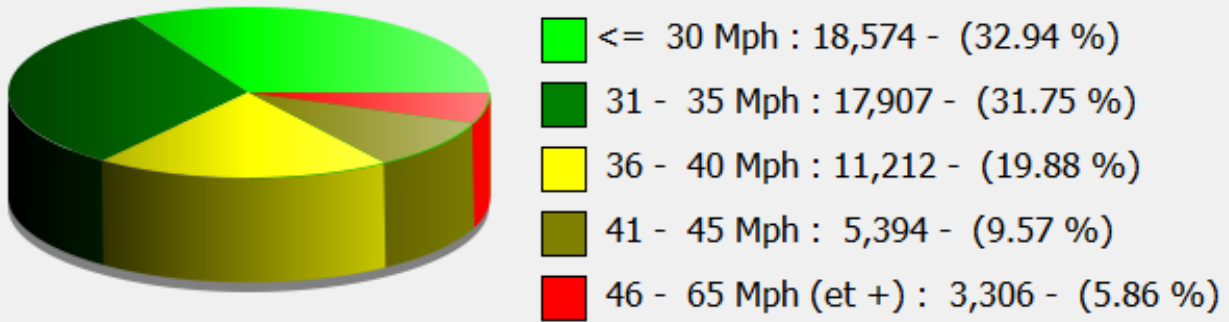

Outgoing vehicles

**Start date:** Tuesday, January 24, 2023 12:00 AM  
**End date:** Sunday, February 12, 2023 2:30 PM

**Location:** Blandford Road, Primary - Area 2

**Comments:** 30 mph, Inbound

**Speed percentiles (incoming)**