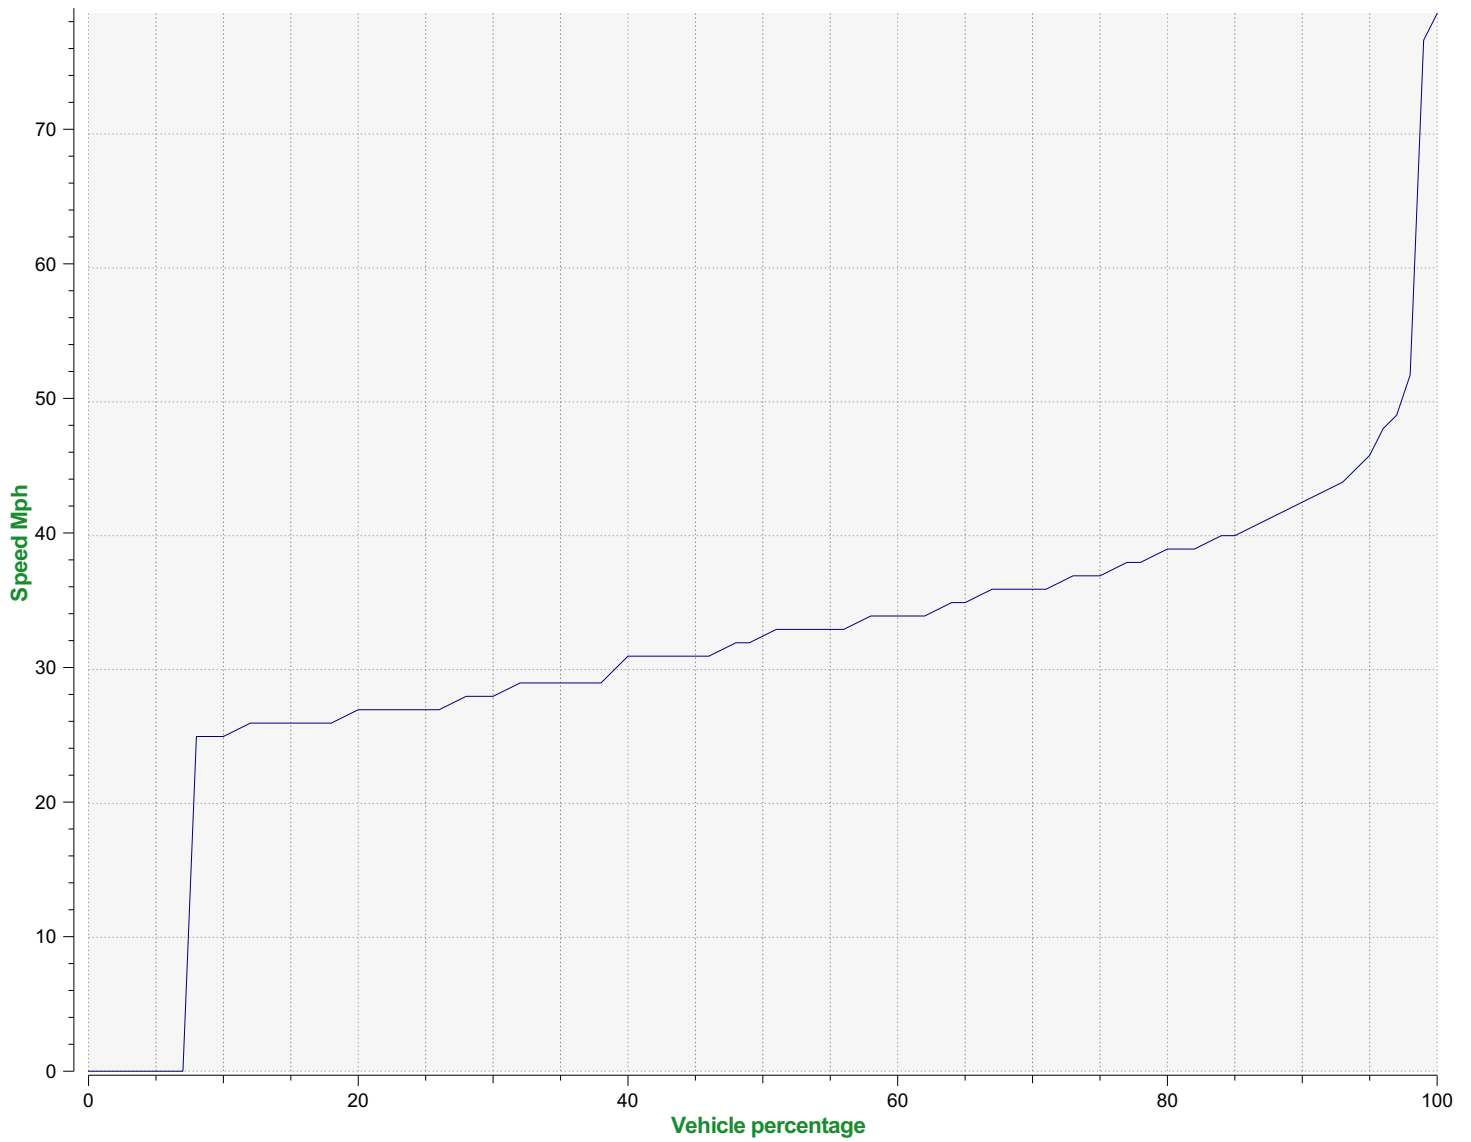

Speed percentile(outgoing)

V30: 28.00Mph **V50:** 32.00Mph **V85:** 40.00Mph

Start date: Tuesday, January 24, 2023 12:00 AM
End date: Sunday, February 12, 2023 2:30 PM

Location: Blandford Road, Primary - Area 2

Comments: 30 mph, Inbound