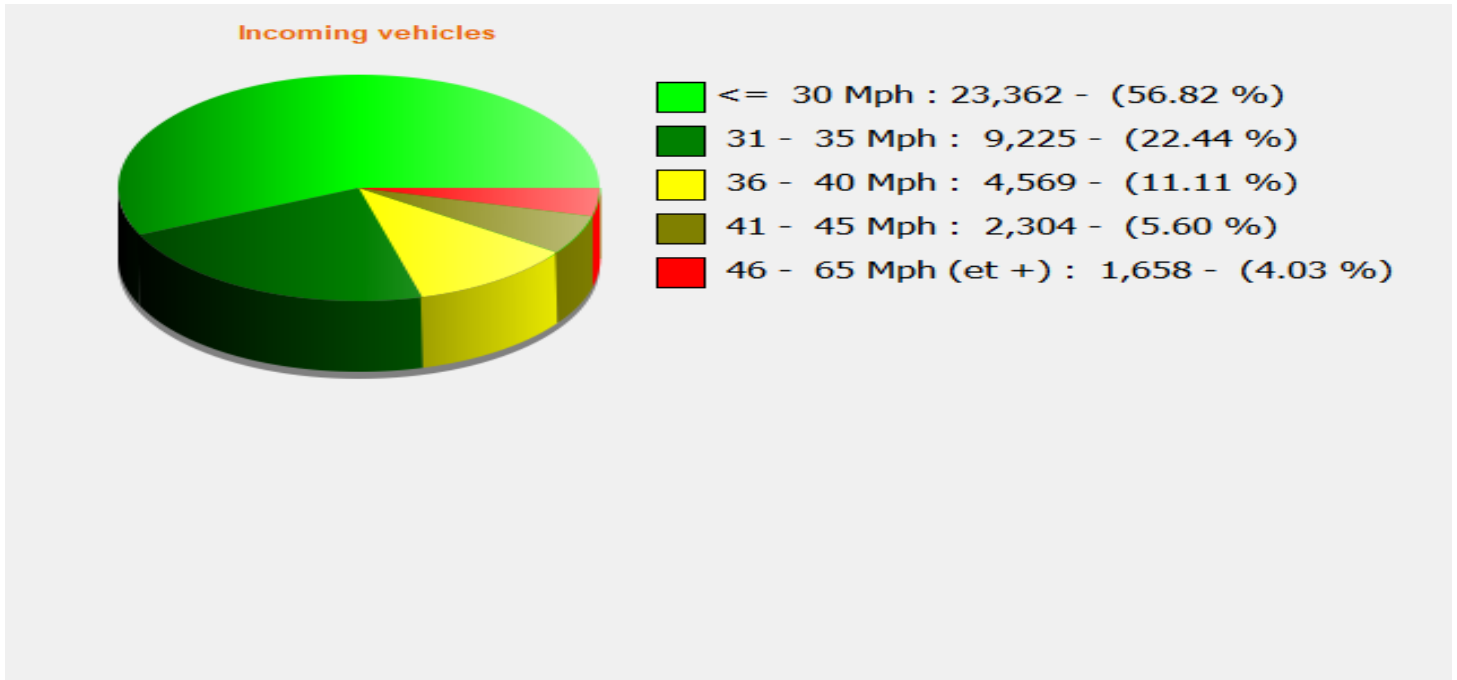

Start date: Tuesday, January 24, 2023 12:00 AM
End date: Sunday, February 12, 2023 2:30 PM

Location: Blandford Road, Primary - Area 2

Comments: 30 mph, Inbound