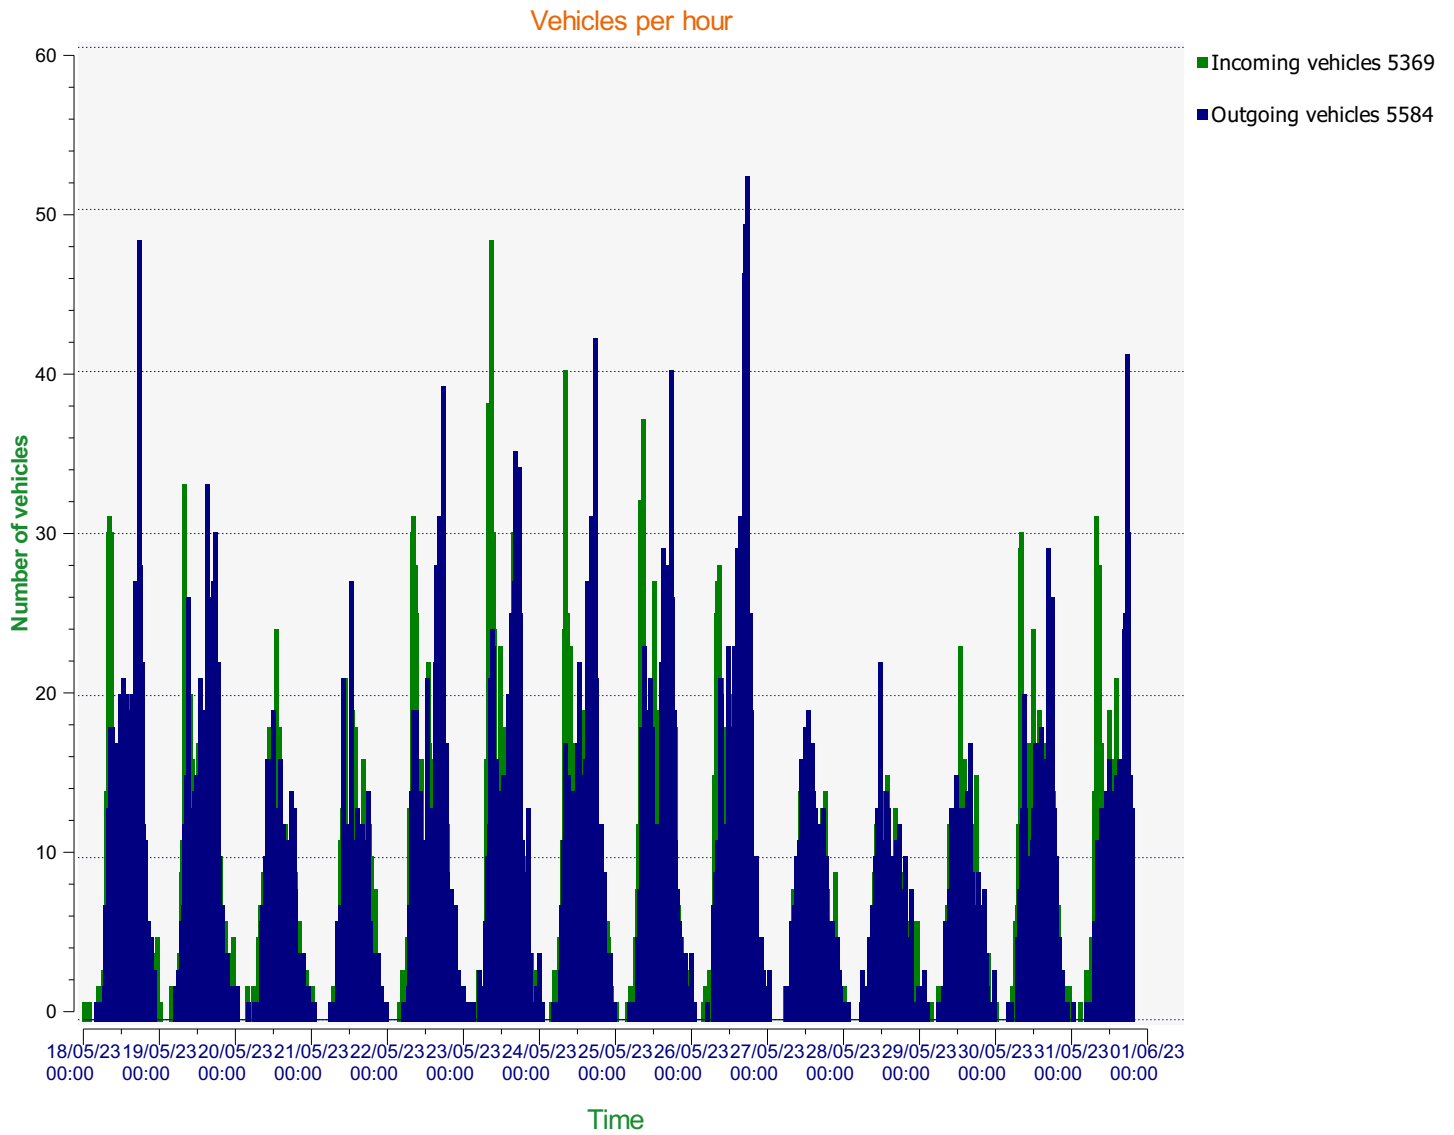

Start date: Thursday, May 18, 2023 12:00 AM
End date: Wednesday, May 31, 2023 7:00 PM

Location: Tottens Farm, Area 3

Comments: 20 mph, Outbound