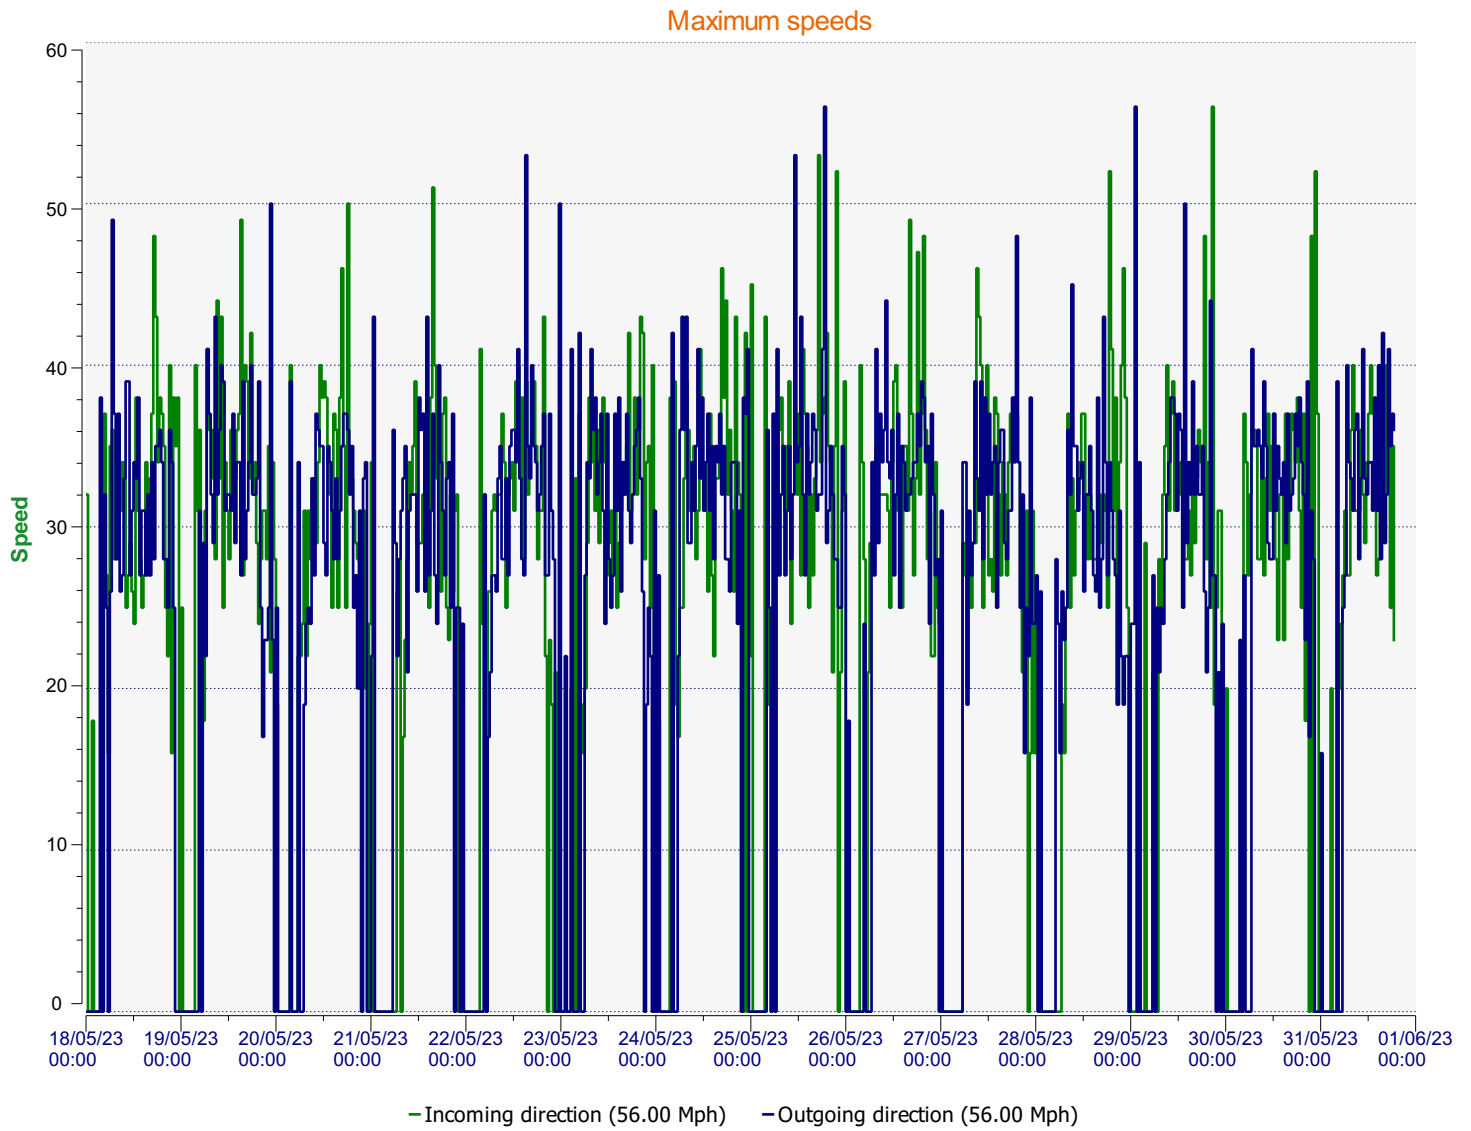

---

**Start date:** Thursday, May 18, 2023 12:00 AM  
**End date:** Wednesday, May 31, 2023 7:00 PM

**Location:** Tottens Farm, Area 3

**Comments:** 20 mph, Outbound

**Start date:** Thursday, May 18, 2023 12:00 AM  
**End date:** Wednesday, May 31, 2023 7:00 PM

**Start date:** Thursday, May 18, 2023 12:00 AM  
**End date:** Wednesday, May 31, 2023 7:00 PM

**Location:** Tottens Farm, Area 3

**Comments:** 20 mph, Outbound

**Start date:** Thursday, May 18, 2023 12:00 AM  
**End date:** Wednesday, May 31, 2023 7:00 PM

**Location:** Tottens Farm, Area 3

**Comments:** 20 mph, Outbound

**Speed percentiles (incoming)**

**V30:** 18.00Mph **V50:** 20.00Mph **V85:** 27.00Mph

**Start date:** Thursday, May 18, 2023 12:00 AM  
**End date:** Wednesday, May 31, 2023 7:00 PM

**Location:** Tottens Farm, Area 3

**Comments:** 20 mph, Outbound

**Speed percentile(outgoing)**

**V30:** 19.00Mph **V50:** 21.00Mph **V85:** 27.00Mph

**Start date:** Thursday, May 18, 2023 12:00 AM  
**End date:** Wednesday, May 31, 2023 7:00 PM