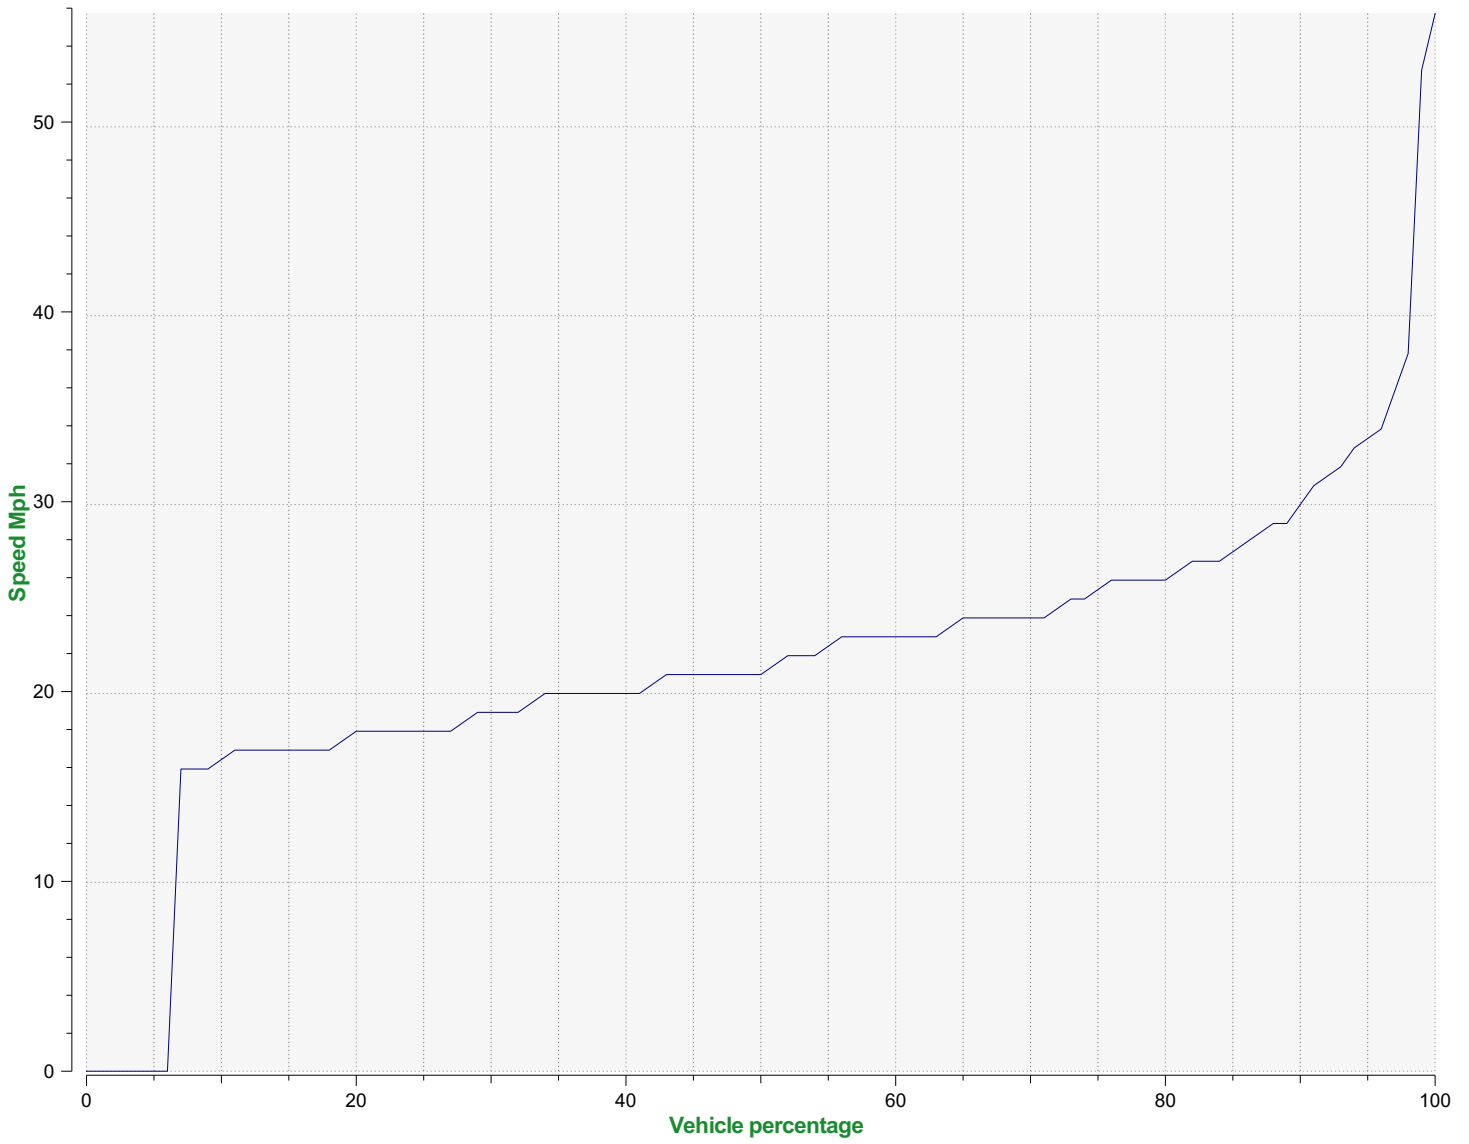

**Location:** Tottens Farm, Area 3

**Comments:** 20 mph, Outbound

**Speed percentiles (incoming)**

**V30:** 18.00Mph **V50:** 20.00Mph **V85:** 27.00Mph

**Start date:** Thursday, May 18, 2023 12:00 AM  
**End date:** Wednesday, May 31, 2023 7:00 PM

**Location:** Tottens Farm, Area 3

**Comments:** 20 mph, Outbound

**Speed percentile(outgoing)**

**V30:** 19.00Mph **V50:** 21.00Mph **V85:** 27.00Mph

**Start date:** Thursday, May 18, 2023 12:00 AM  
**End date:** Wednesday, May 31, 2023 7:00 PM