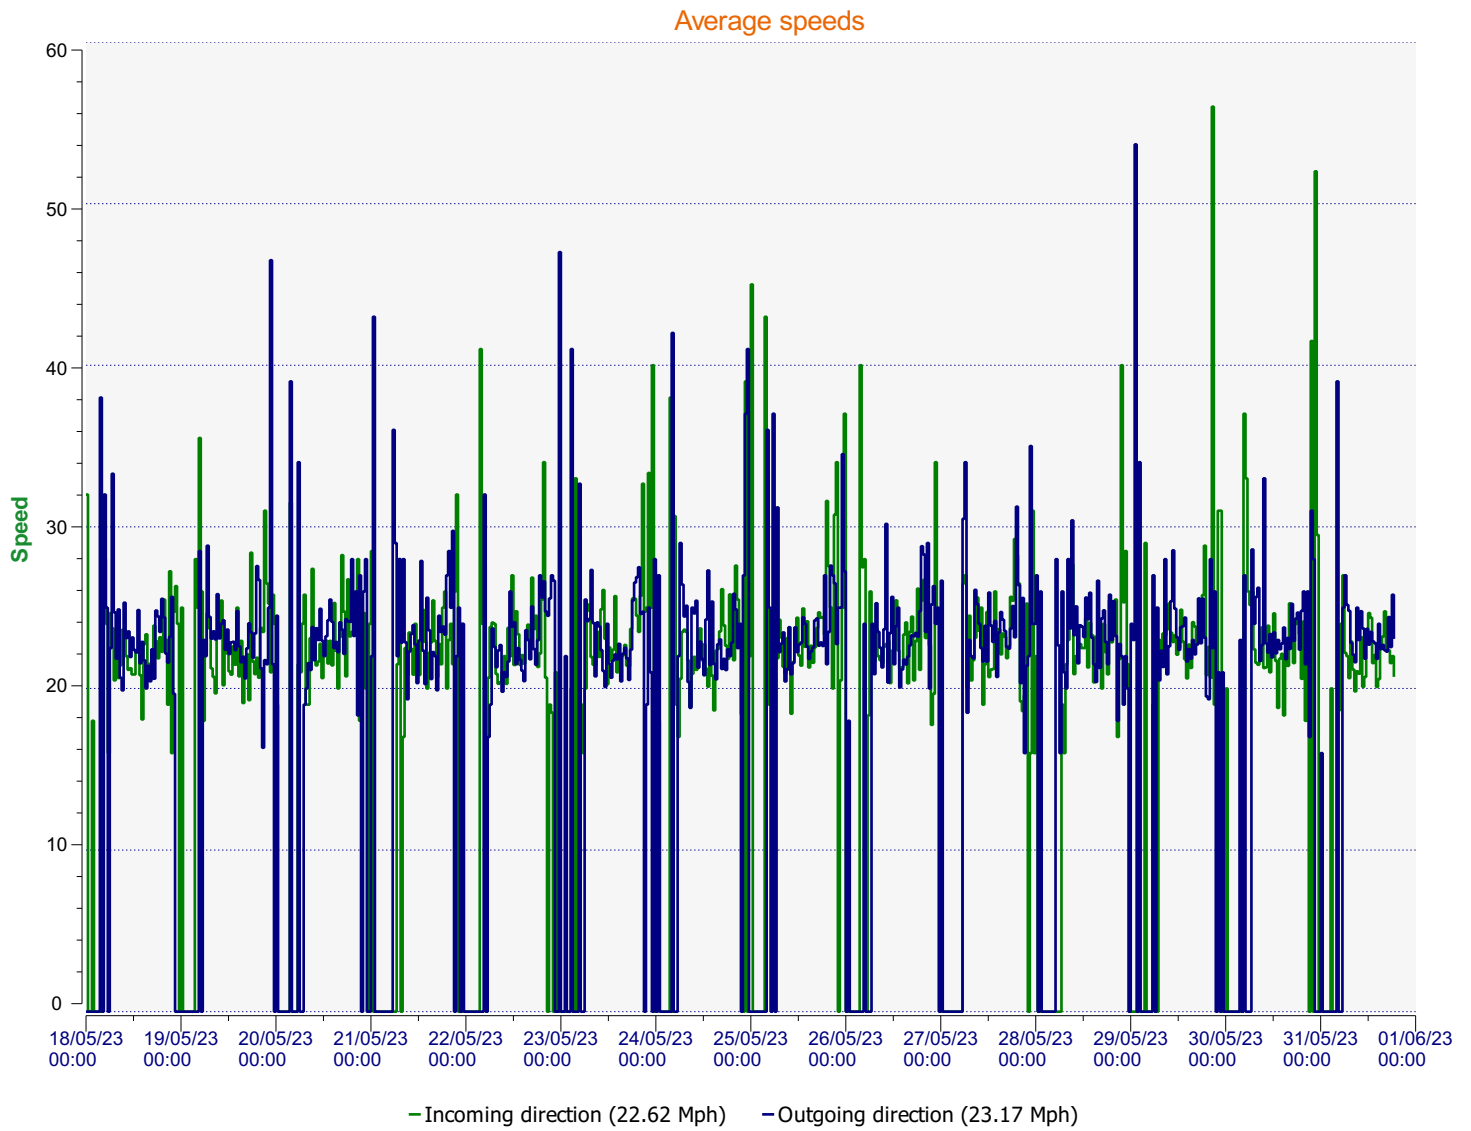

---

**Start date:** Thursday, May 18, 2023 12:00 AM  
**End date:** Wednesday, May 31, 2023 7:00 PM

**Location:** Tottens Farm, Area 3

**Comments:** 20 mph, Outbound

**Start date:** Thursday, May 18, 2023 12:00 AM  
**End date:** Wednesday, May 31, 2023 7:00 PM

**Start date:** Thursday, May 18, 2023 12:00 AM  
**End date:** Wednesday, May 31, 2023 7:00 PM

**Location:** Tottens Farm, Area 3

**Comments:** 20 mph, Outbound

**Start date:** Thursday, May 18, 2023 12:00 AM  
**End date:** Wednesday, May 31, 2023 7:00 PM

**Location:** Tottens Farm, Area 3

**Comments:** 20 mph, Outbound

**Speed percentiles (incoming)**

**V30:** 18.00Mph **V50:** 20.00Mph **V85:** 27.00Mph

**Start date:** Thursday, May 18, 2023 12:00 AM  
**End date:** Wednesday, May 31, 2023 7:00 PM

**Location:** Tottens Farm, Area 3

**Comments:** 20 mph, Outbound

**Speed percentile(outgoing)**

**V30:** 19.00Mph **V50:** 21.00Mph **V85:** 27.00Mph

**Start date:** Thursday, May 18, 2023 12:00 AM  
**End date:** Wednesday, May 31, 2023 7:00 PM