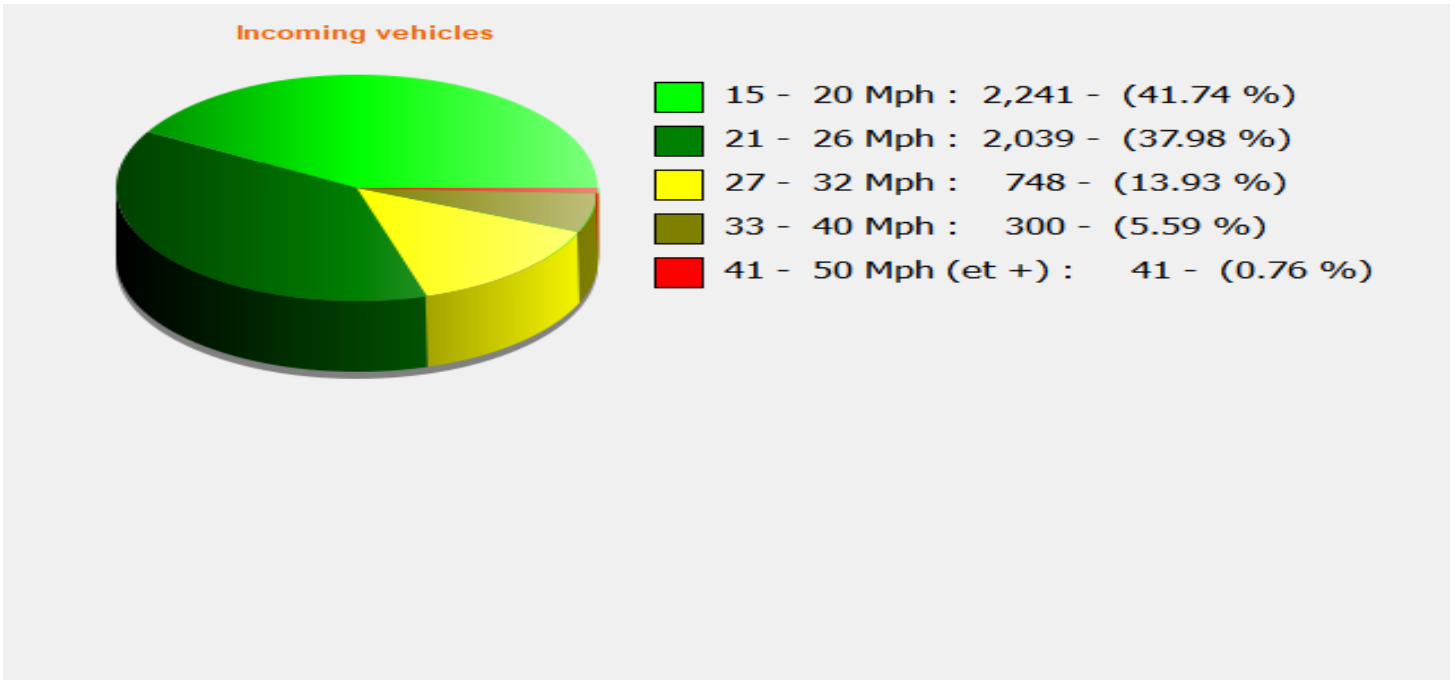

**Location:** Tottens Farm, Area 3

**Comments:** 20 mph, Outbound

**Start date:** Thursday, May 18, 2023 12:00 AM  
**End date:** Wednesday, May 31, 2023 7:00 PM

**Location:** Tottens Farm, Area 3

**Comments:** 20 mph, Outbound