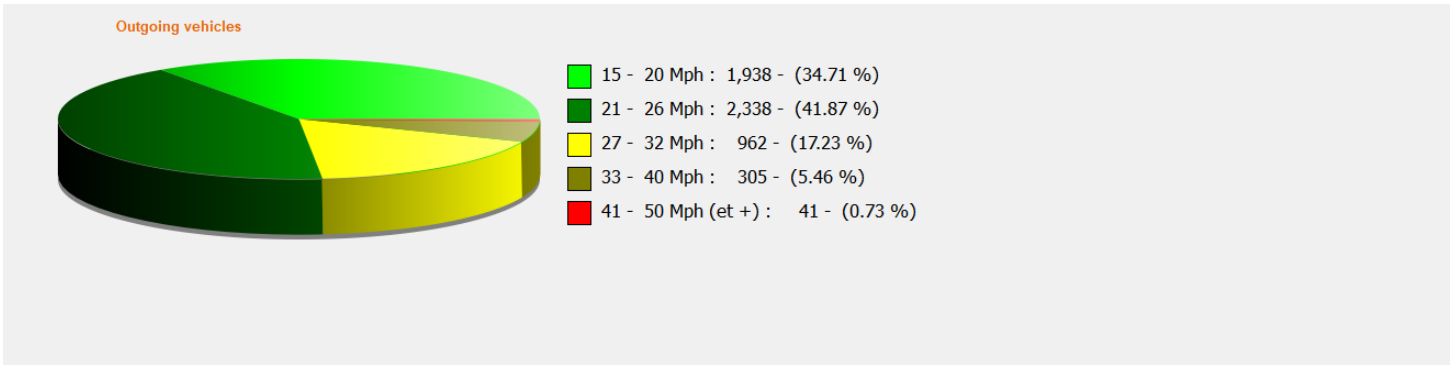

Start date: Thursday, May 18, 2023 12:00 AM
End date: Wednesday, May 31, 2023 7:00 PM

Location: Tottens Farm, Area 3

Comments: 20 mph, Outbound