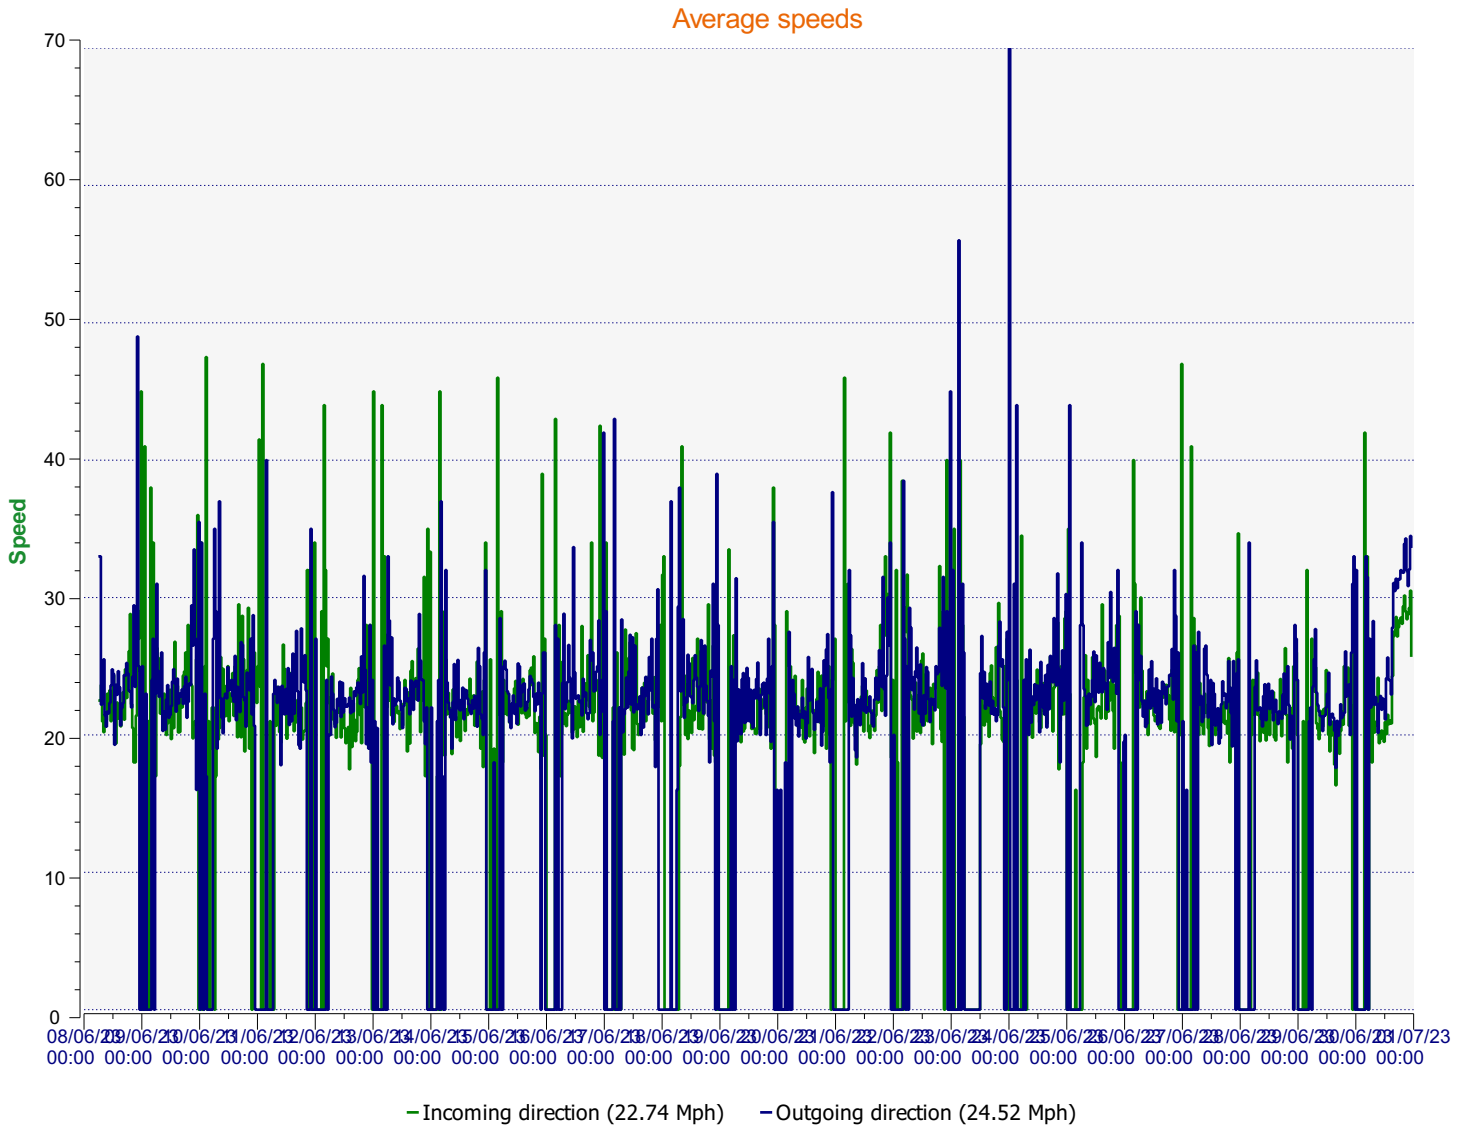

Start date: Thursday, June 8, 2023 6:30 AM
End date: Friday, June 30, 2023 11:30 PM

Location: Tottens Farm, Area 3

Comments: 20 mph, Outgoing