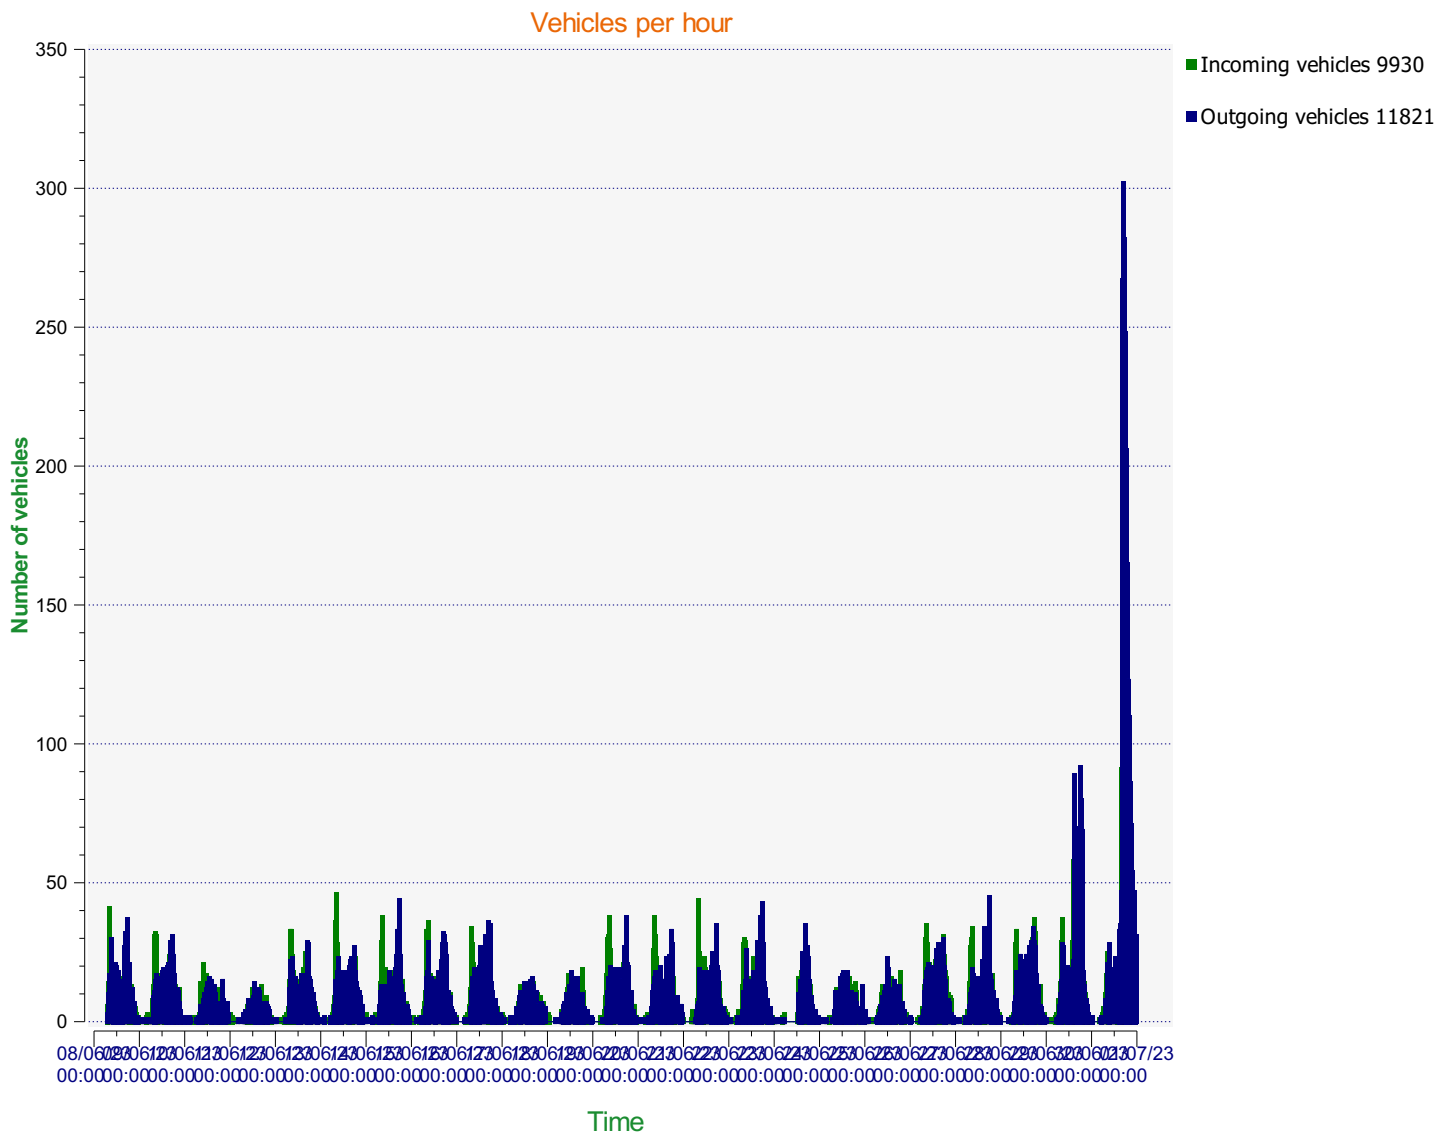

Location: Tottens Farm, Area 3

Comments: 20 mph, Outgoing

Start date: Thursday, June 8, 2023 6:30 AM
End date: Friday, June 30, 2023 11:30 PM

Location: Tottens Farm, Area 3

Comments: 20 mph, Outgoing

Start date: Thursday, June 8, 2023 6:30 AM
End date: Friday, June 30, 2023 11:30 PM

Location: Tottens Farm, Area 3

Comments: 20 mph, Outgoing

Start date: Thursday, June 8, 2023 6:30 AM
End date: Friday, June 30, 2023 11:30 PM

Location: Tottens Farm, Area 3

Comments: 20 mph, Outgoing

Outgoing vehicles

Start date: Thursday, June 8, 2023 6:30 AM
End date: Friday, June 30, 2023 11:30 PM

Location: Tottens Farm, Area 3

Comments: 20 mph, Outgoing

Speed percentiles (incoming)

V30: 18.00Mph **V50:** 21.00Mph **V85:** 27.00Mph

Start date: Thursday, June 8, 2023 6:30 AM
End date: Friday, June 30, 2023 11:30 PM

Location: Tottens Farm, Area 3

Comments: 20 mph, Outgoing