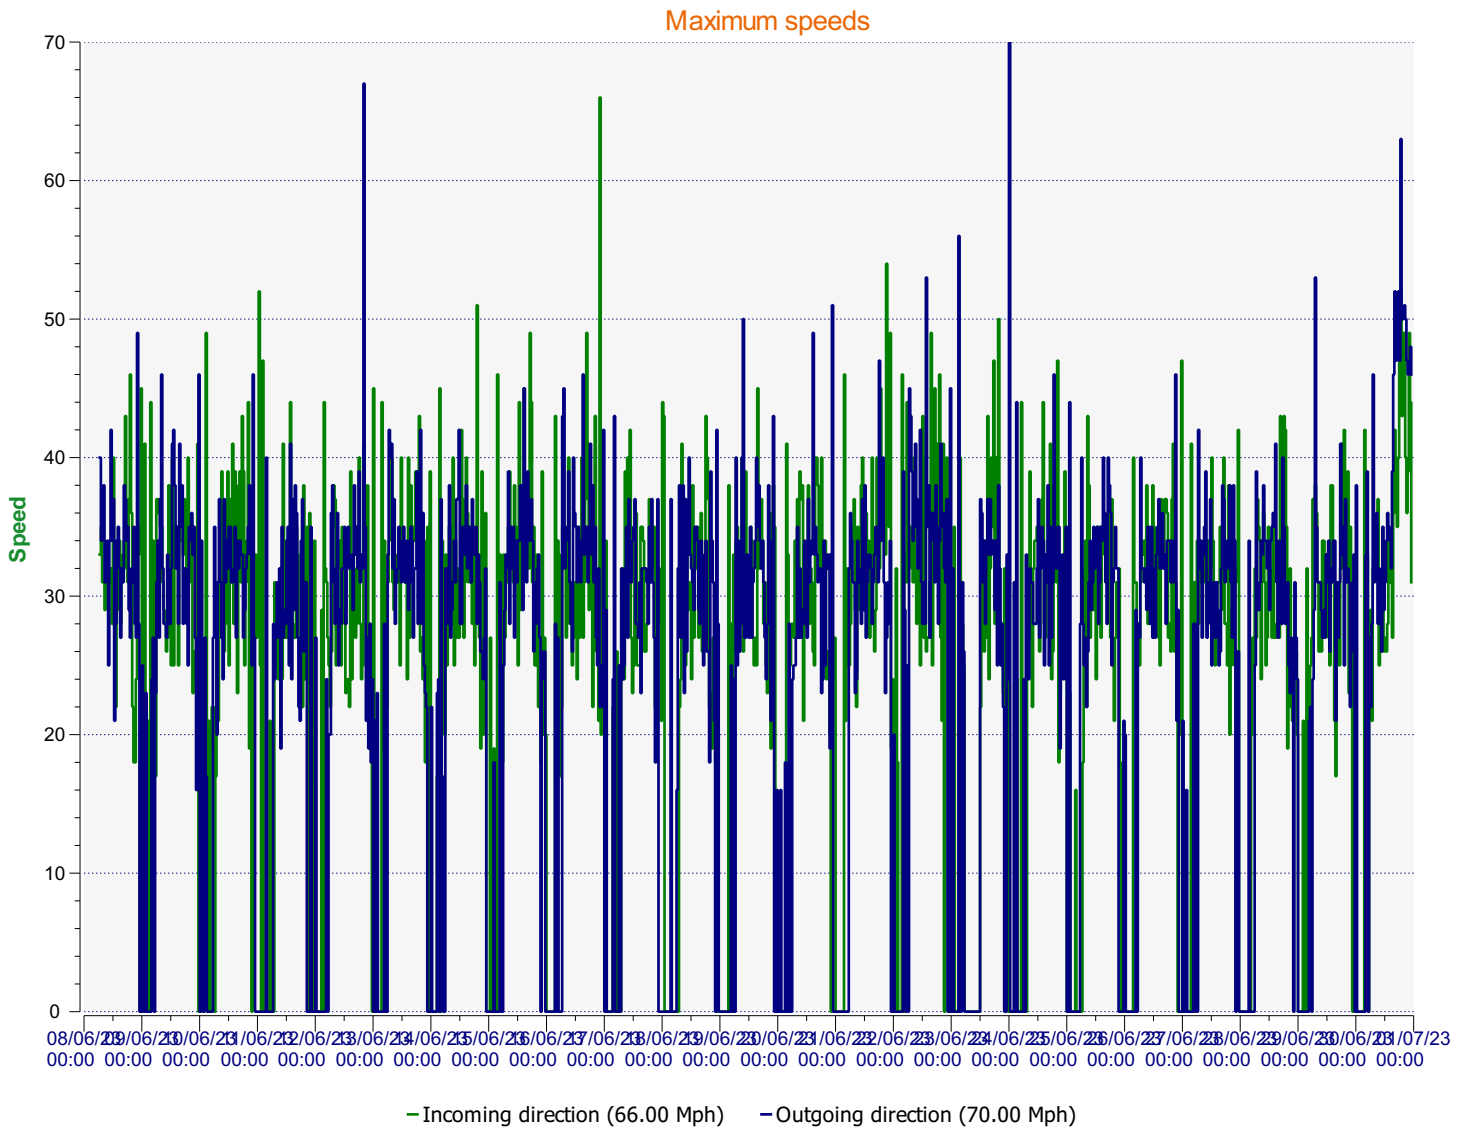

Start date: Thursday, June 8, 2023 6:30 AM
End date: Friday, June 30, 2023 11:30 PM

Location: Tottens Farm, Area 3

Comments: 20 mph, Outgoing