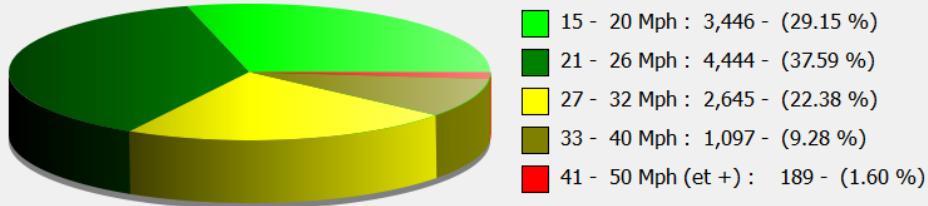

Location: Tottens Farm, Area 3

Comments: 20 mph, Outgoing

Start date: Thursday, June 8, 2023 6:30 AM
End date: Friday, June 30, 2023 11:30 PM

Location: Tottens Farm, Area 3

Comments: 20 mph, Outgoing

Outgoing vehicles