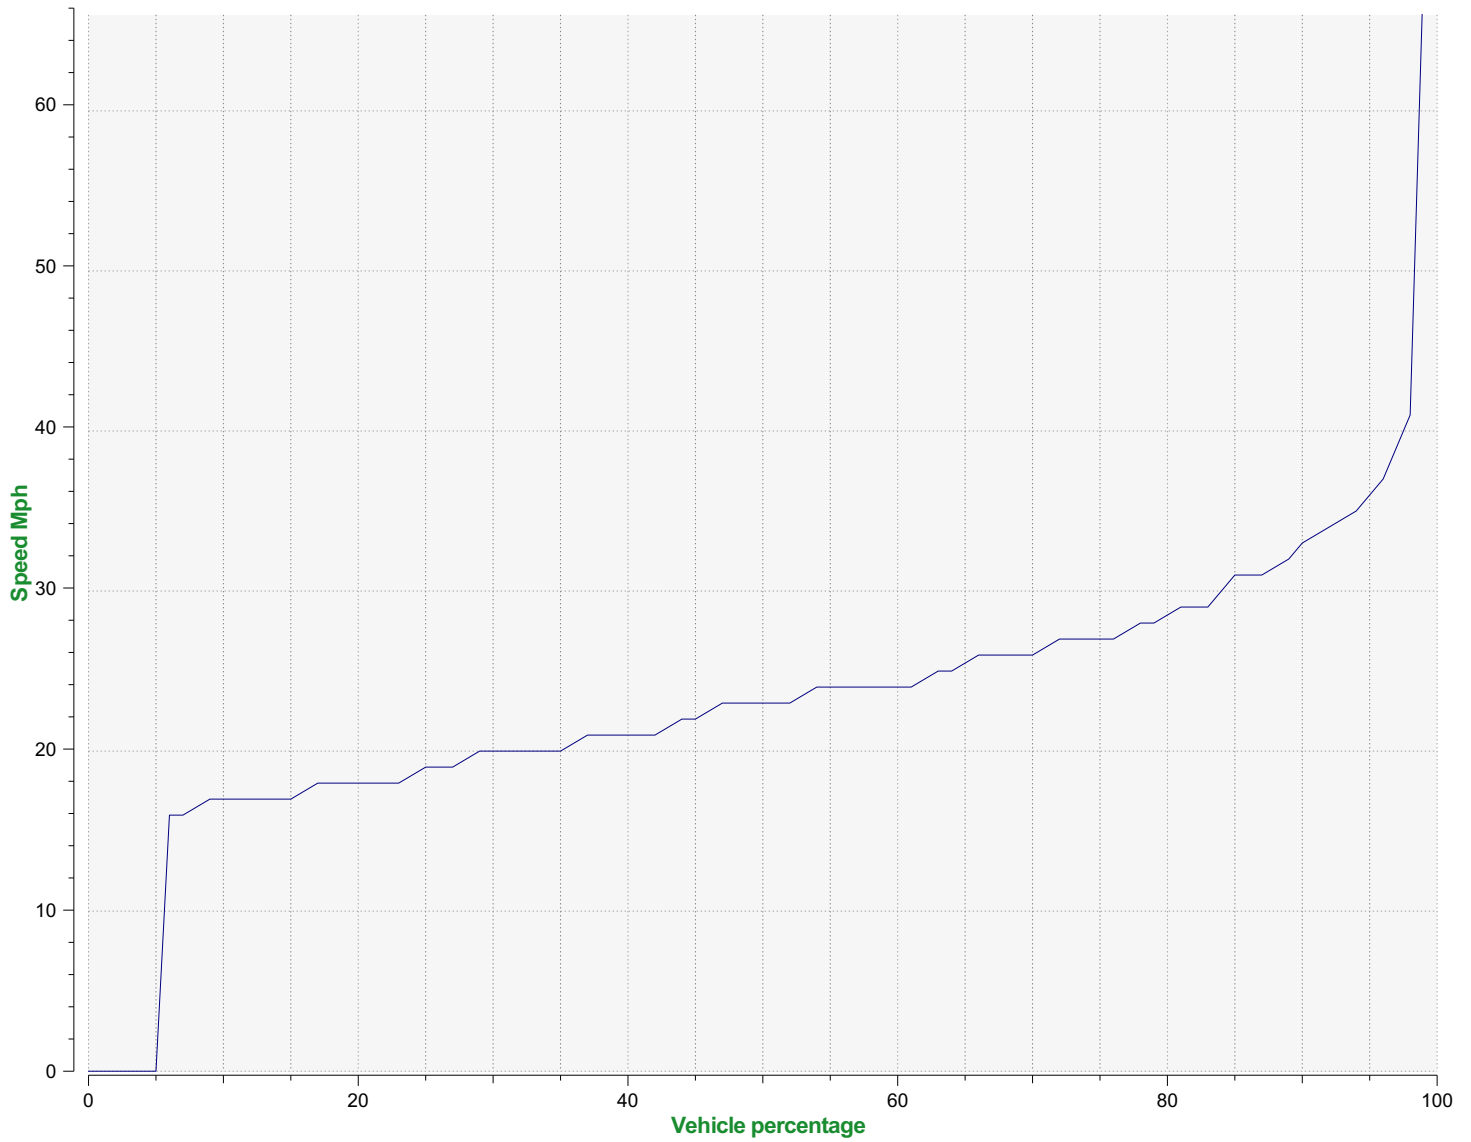

Start date: Thursday, June 8, 2023 6:30 AM
End date: Friday, June 30, 2023 11:30 PM

Location: Tottens Farm, Area 3

Comments: 20 mph, Outgoing

Speed percentiles (incoming)

V30: 18.00Mph **V50:** 21.00Mph **V85:** 27.00Mph

Start date: Thursday, June 8, 2023 6:30 AM
End date: Friday, June 30, 2023 11:30 PM

Location: Tottens Farm, Area 3

Comments: 20 mph, Outgoing

Speed percentile(outgoing)

V30: 20.00Mph **V50:** 23.00Mph **V85:** 31.00Mph

Start date: Thursday, June 8, 2023 6:30 AM
End date: Friday, June 30, 2023 11:30 PM

Location: Tottens Farm, Area 3

Comments: 20 mph, Outgoing