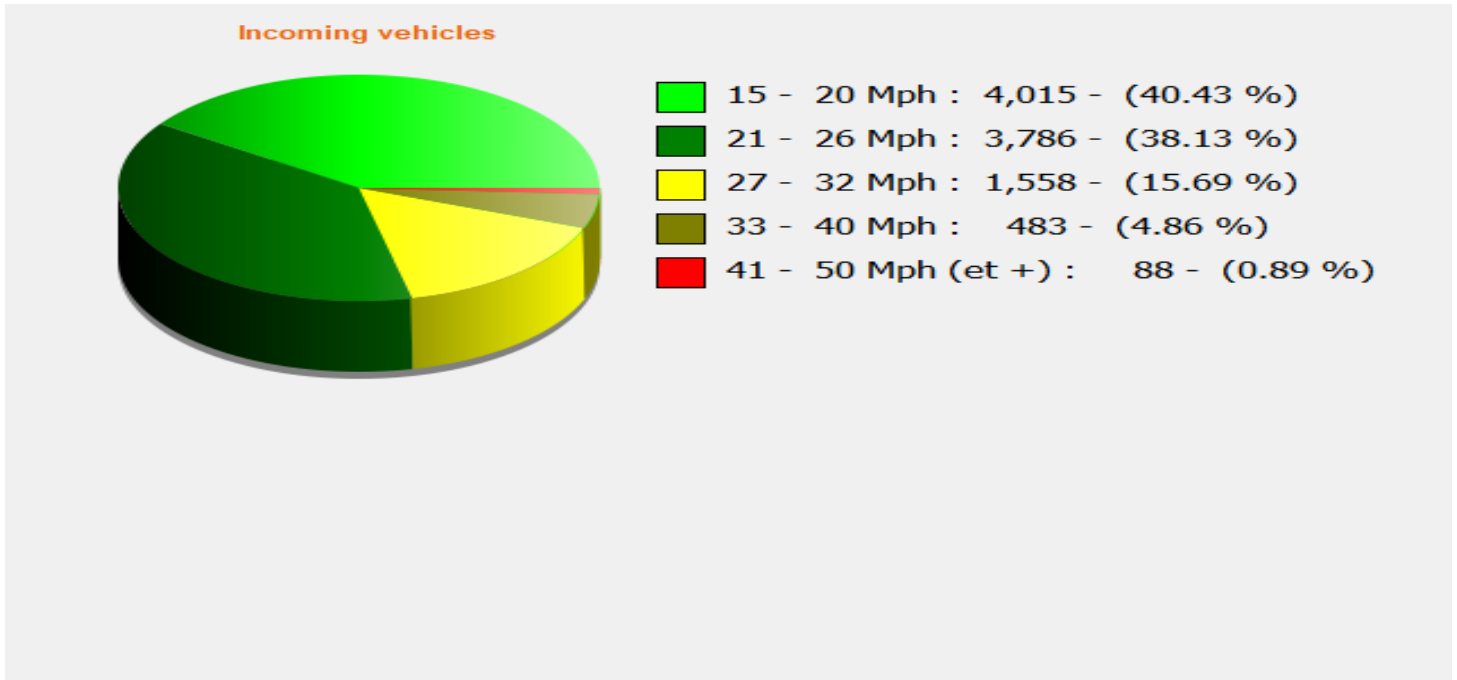

Location: Tottens Farm, Area 3

Comments: 20 mph, Outgoing

Start date: Thursday, June 8, 2023 6:30 AM
End date: Friday, June 30, 2023 11:30 PM

Location: Tottens Farm, Area 3

Comments: 20 mph, Outgoing

Start date: Thursday, June 8, 2023 6:30 AM
End date: Friday, June 30, 2023 11:30 PM

Location: Tottens Farm, Area 3

Comments: 20 mph, Outgoing

Start date: Thursday, June 8, 2023 6:30 AM
End date: Friday, June 30, 2023 11:30 PM

Location: Tottens Farm, Area 3

Comments: 20 mph, Outgoing

Outgoing vehicles