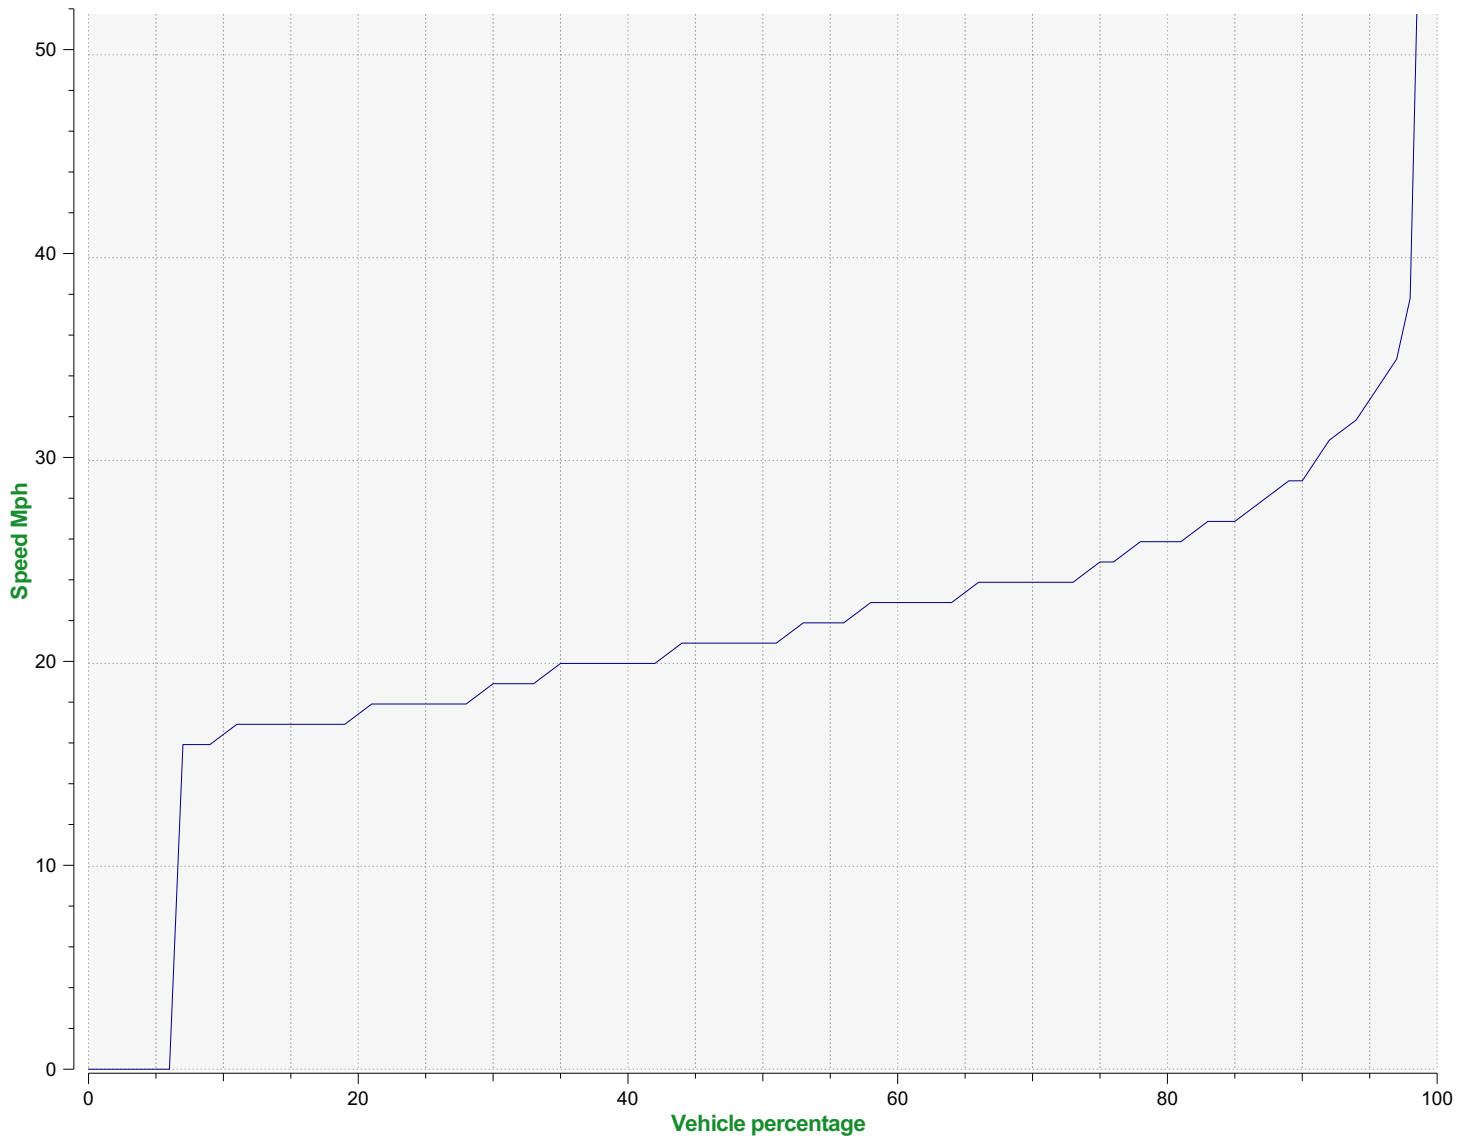

Speed percentile(outgoing)

V30: 19.00Mph **V50:** 21.00Mph **V85:** 27.00Mph

Start date: Saturday, October 28, 2023 12:30 AM
End date: Wednesday, November 29, 2023 5:00 AM

Location: Tottens Farm, Area 3

Comments: 20 mph, Outgoing