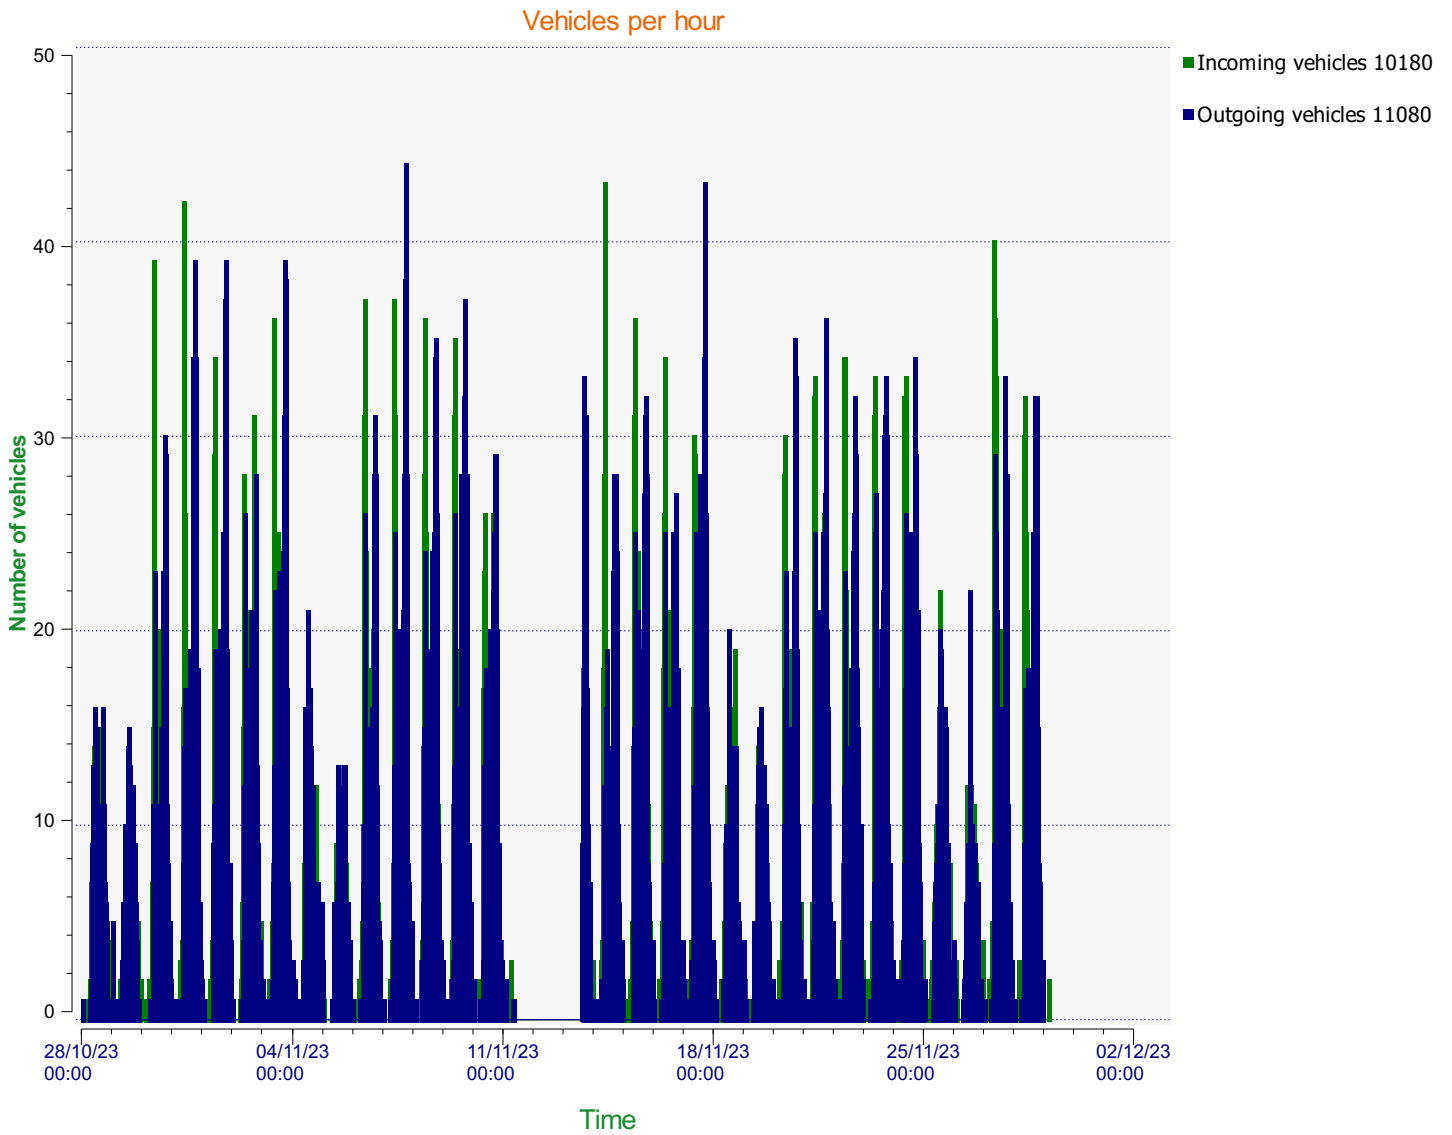

Location: Tottens Farm, Area 3

Comments: 20 mph, Outgoing

Start date: Saturday, October 28, 2023 12:30 AM
End date: Wednesday, November 29, 2023 5:00 AM

Location: Tottens Farm, Area 3

Comments: 20 mph, Outgoing

Start date: Saturday, October 28, 2023 12:30 AM
End date: Wednesday, November 29, 2023 5:00 AM

Location: Tottens Farm, Area 3

Comments: 20 mph, Outgoing

Start date: Saturday, October 28, 2023 12:30 AM
End date: Wednesday, November 29, 2023 5:00 AM

Location: Tottens Farm, Area 3

Comments: 20 mph, Outgoing

Outgoing vehicles

Start date: Saturday, October 28, 2023 12:30 AM
End date: Wednesday, November 29, 2023 5:00 AM

Location: Tottens Farm, Area 3

Comments: 20 mph, Outgoing

Comments: 20 mph, Outgoing

Speed percentile(outgoing)

V30: 19.00Mph **V50:** 21.00Mph **V85:** 27.00Mph

Start date: Saturday, October 28, 2023 12:30 AM
End date: Wednesday, November 29, 2023 5:00 AM

Location: Tottens Farm, Area 3