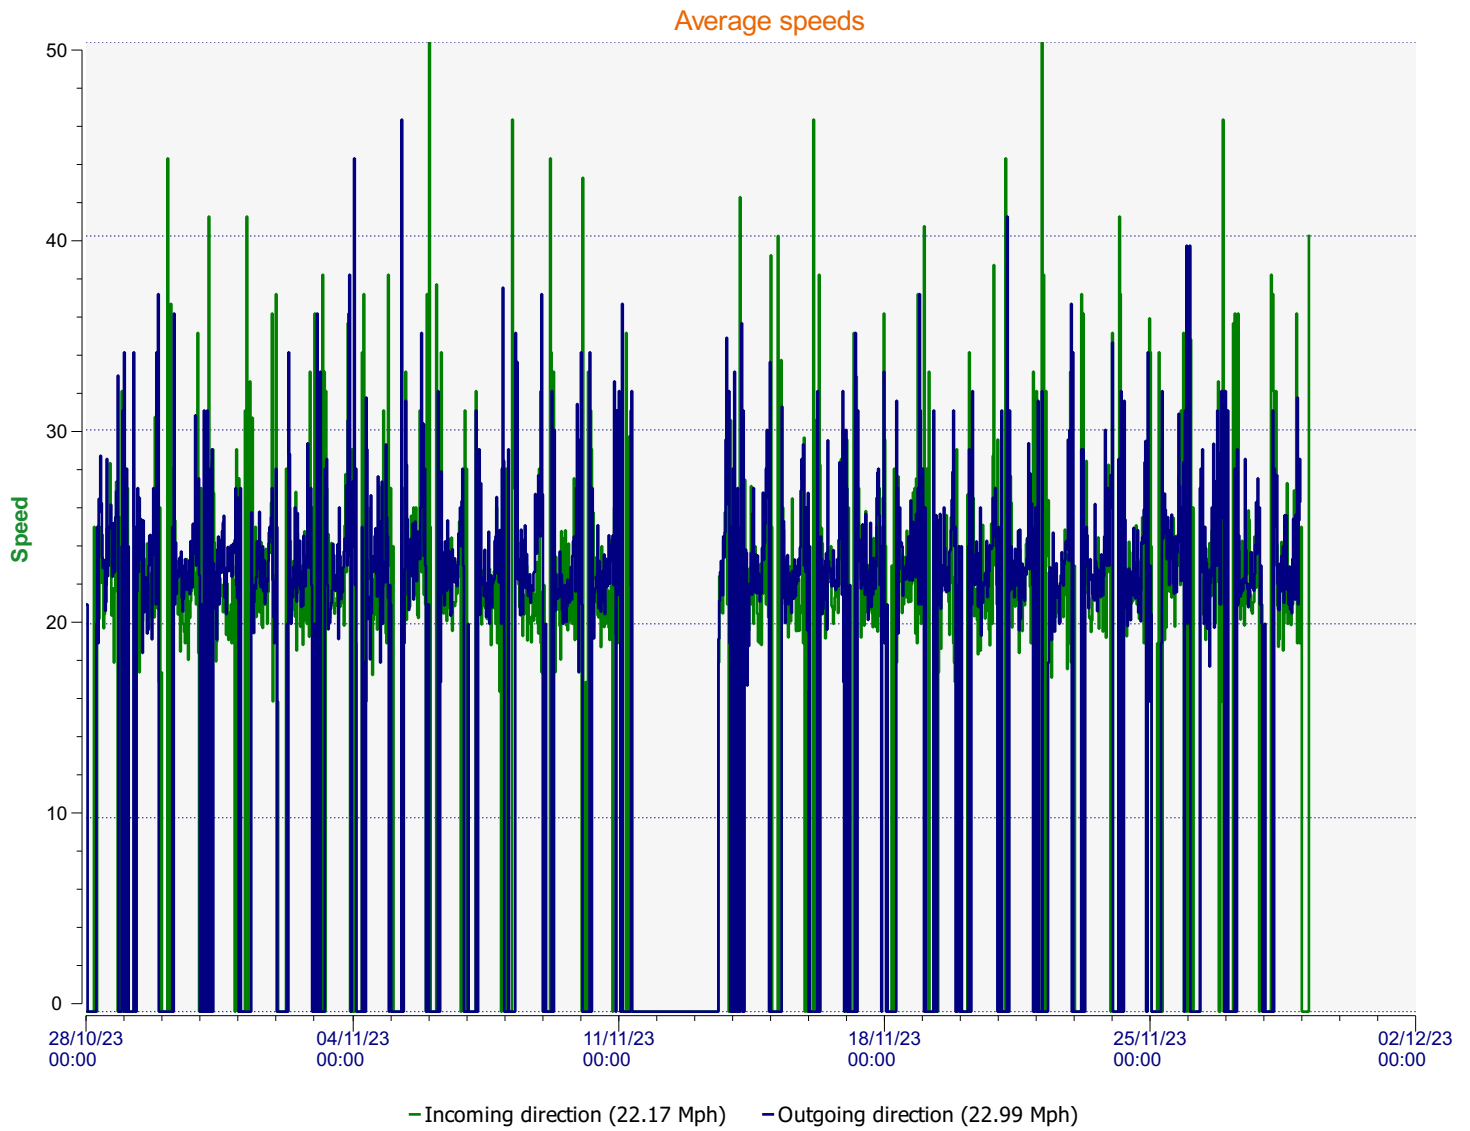

Start date: Saturday, October 28, 2023 12:30 AM
End date: Wednesday, November 29, 2023 5:00 AM

Location: Tottens Farm, Area 3

Comments: 20 mph, Outgoing