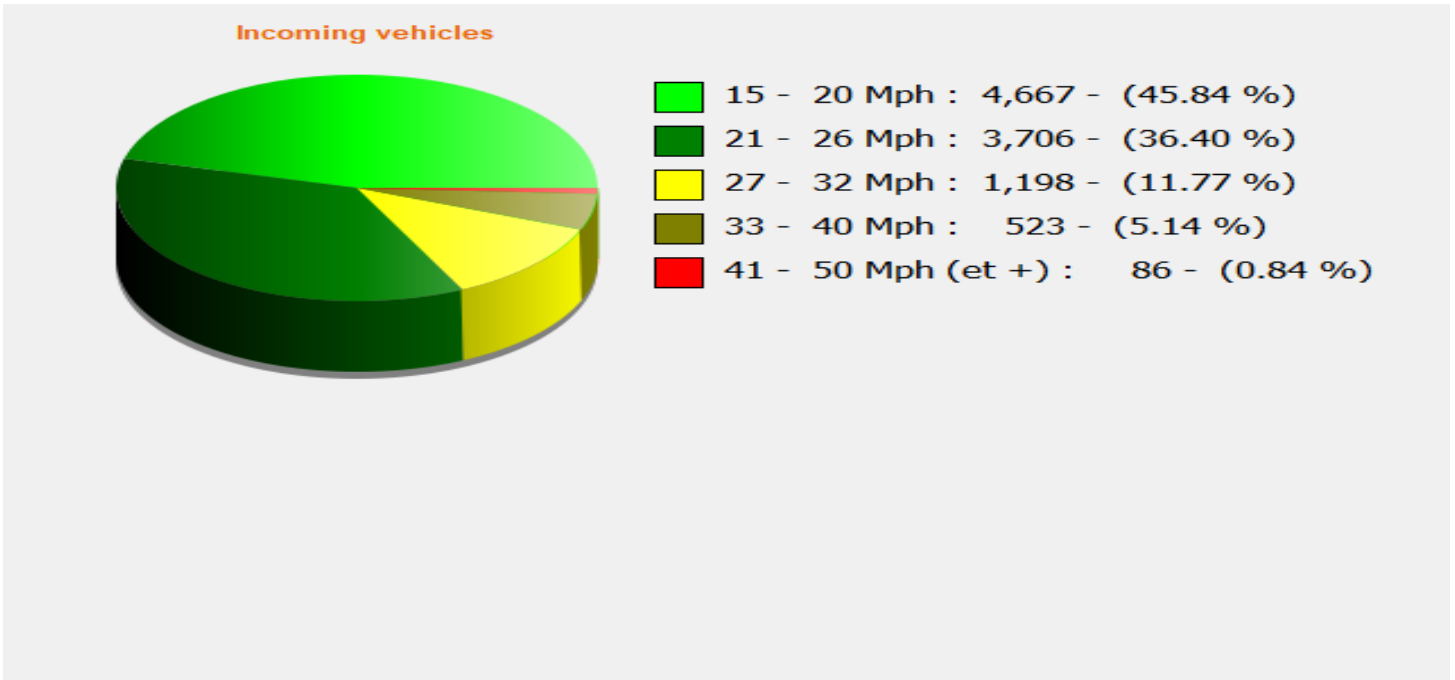

Start date: Saturday, October 28, 2023 12:30 AM
End date: Wednesday, November 29, 2023 5:00 AM

Location: Tottens Farm, Area 3

Comments: 20 mph, Outgoing