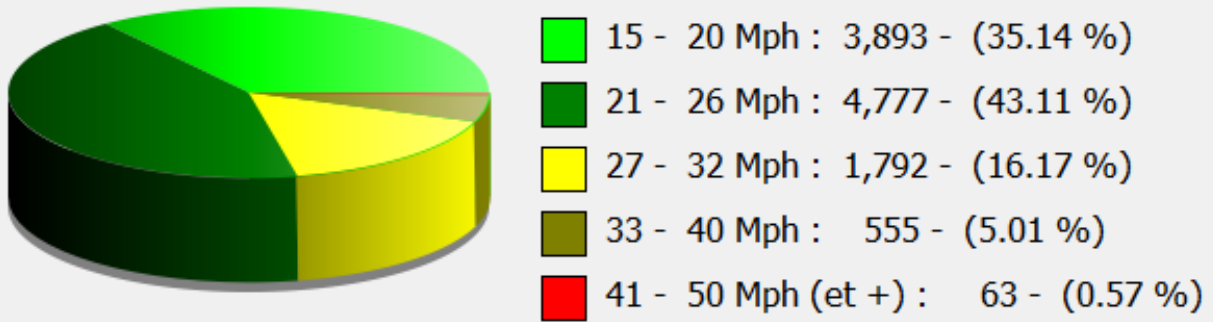

Outgoing vehicles

Start date: Saturday, October 28, 2023 12:30 AM
End date: Wednesday, November 29, 2023 5:00 AM

Location: Tottens Farm, Area 3

Comments: 20 mph, Outgoing